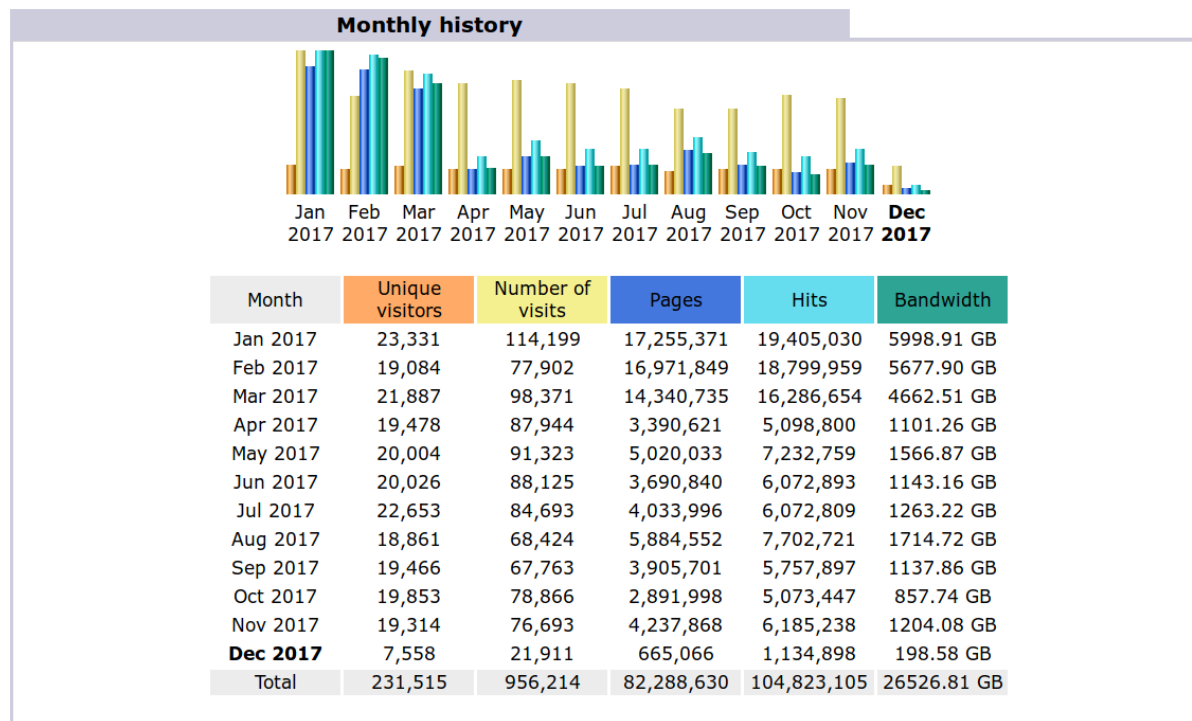

# AFS to EOS migration

ATLAS Documentation team is responsible to the migration of ATLAS Web from AFS to EOS file system:  
<https://atlas-collaboration.web.cern.ch/> (and subsidiary sites)

ATLAS Web:  
**5 million** of files  
 (total: **533 GB**)