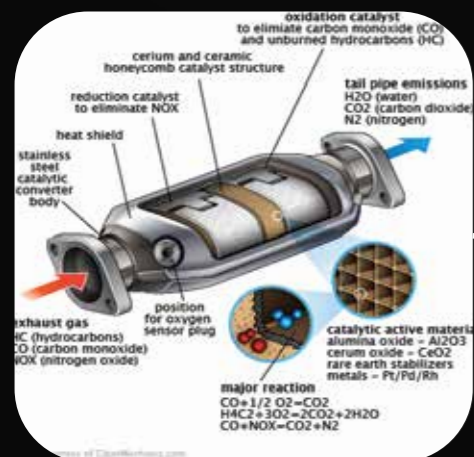

**THIN SKIN
DETECTOR
TECHNOLOGY**

MEDIPIX

NOVEL
ELECTROCHEMICAL
SENSOR

iCarbonX

Image references from left to right:

<https://medipix.web.cern.ch/sites/medipix.web.cern.ch/files/styles/person/public/images/presentation-cards/medipix3-collaboration.jpg?itok=NPMgwBD3>

PARTICLEAR

FLAME DETECTOR

<https://kt.cern/sites/knowledgetransfer.web.cern.ch/files/images/technologies/technology-banner-flame-detector.jpg>

CATALYTIC CONVERTER

https://content.repairpalcdn.com/images/emu/operation_taxonomy/39/39/images/35944_full.png?1486685900

TIMEPIX

<https://medipix.web.cern.ch/sites/medipix.web.cern.ch/files/images/banner-pages/home.jpg>

CONVERTED
GOOD
GASSES

HARMFUL
SOLID
FUELS

LOCAL

<https://buildingpro.ca/wp-content/uploads/2015/11/kelowna-home-inspector-building-pro-fireplace-safety.jpg>