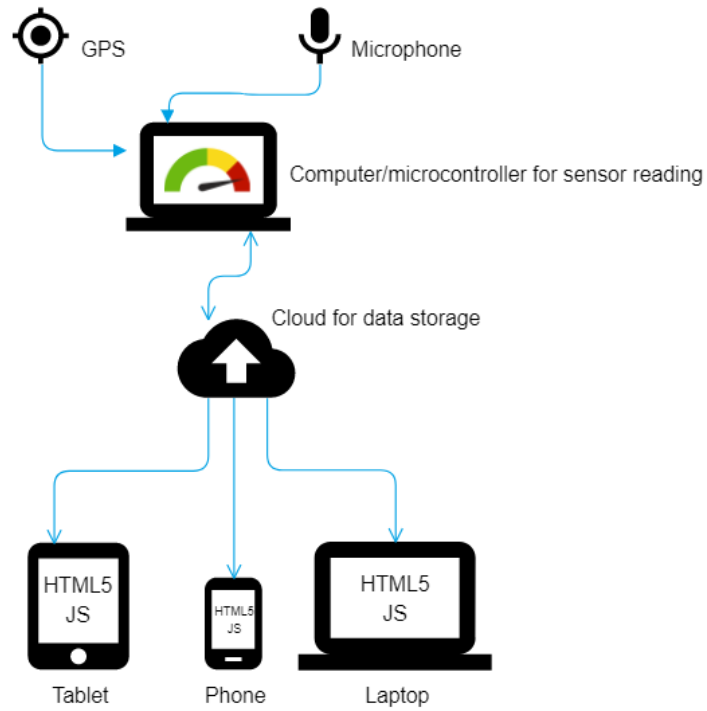

Sound (0) Head

Sketch by Matej

ID	IP	DateTime	Location	Longitude	Latitude	Data
1	46.54.248.241	2018-04-18 21:35	AREA Science Park Station 1	45° 57' 23"	13° 39' 41"	85 dB
2	46.54.248.69	2018-04-18 21:35	AREA Science Park Station 2	45° 57' 23"	13° 39' 41"	60 dB
3	46.54.248.70	2018-04-18 21:35	AREA Science Park Station 3	45° 57' 23"	13° 39' 41"	20 dB

Table for holding data