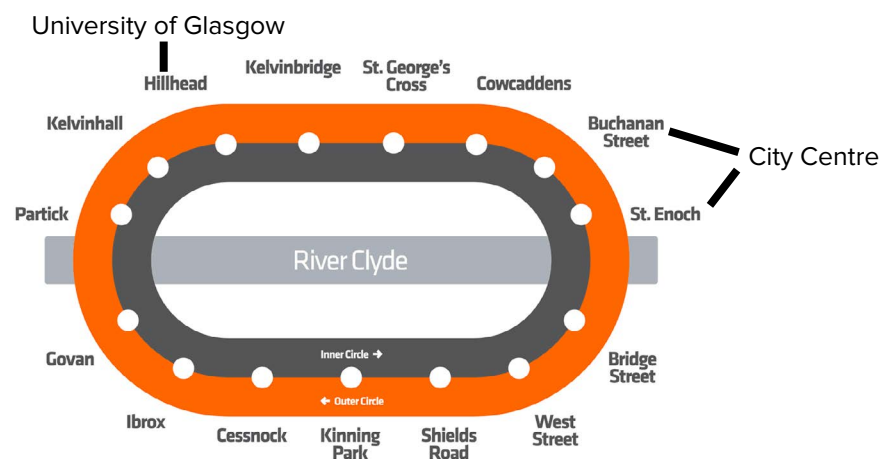

Accommodation in Glasgow

The University of Glasgow is situated in the West End, with a variety of hotels and guest houses nearby, as well as links to the City Centre hotels by Subway.

Please find listed below some suggestions.

Book via peoplemakeglasgow.com/findahotel to find the full range of accommodation and best available rates.

West End

Hilton Glasgow Grosvenor
Pond Hotel
Hotel Du Vin

City Centre (10 minutes by Subway)

Premier Inn Buchanan Galleries (Buchanan Street Subway)
Carlton George (Buchanan Street Subway)
Ibis Styles (Buchanan Street or St Enoch Subway)
Jury's Inn (St Enoch Subway)