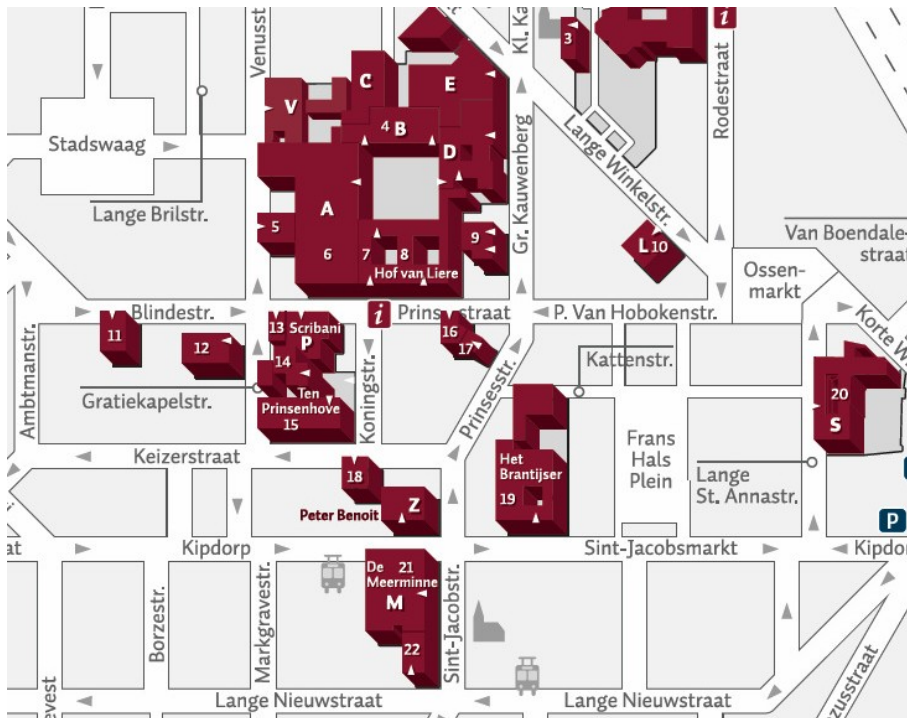

XL International Symposium on Multiparticle Dynamics

Welcome to Antwerp!

Universiteit Antwerpen

Some practical information

- **Lectures**
C103
- **Lunches**
Ten Prinsenhove
- **Reception (Tuesday)**
Hof van Liere
- **Dinner (Thursday)**
Hof van Liere

Excursion: De Koninck brewery

- Wednesday afternoon
- Bus will leave from Prinsstraat 13 at 15h00
- Return at 17h30 to City Campus