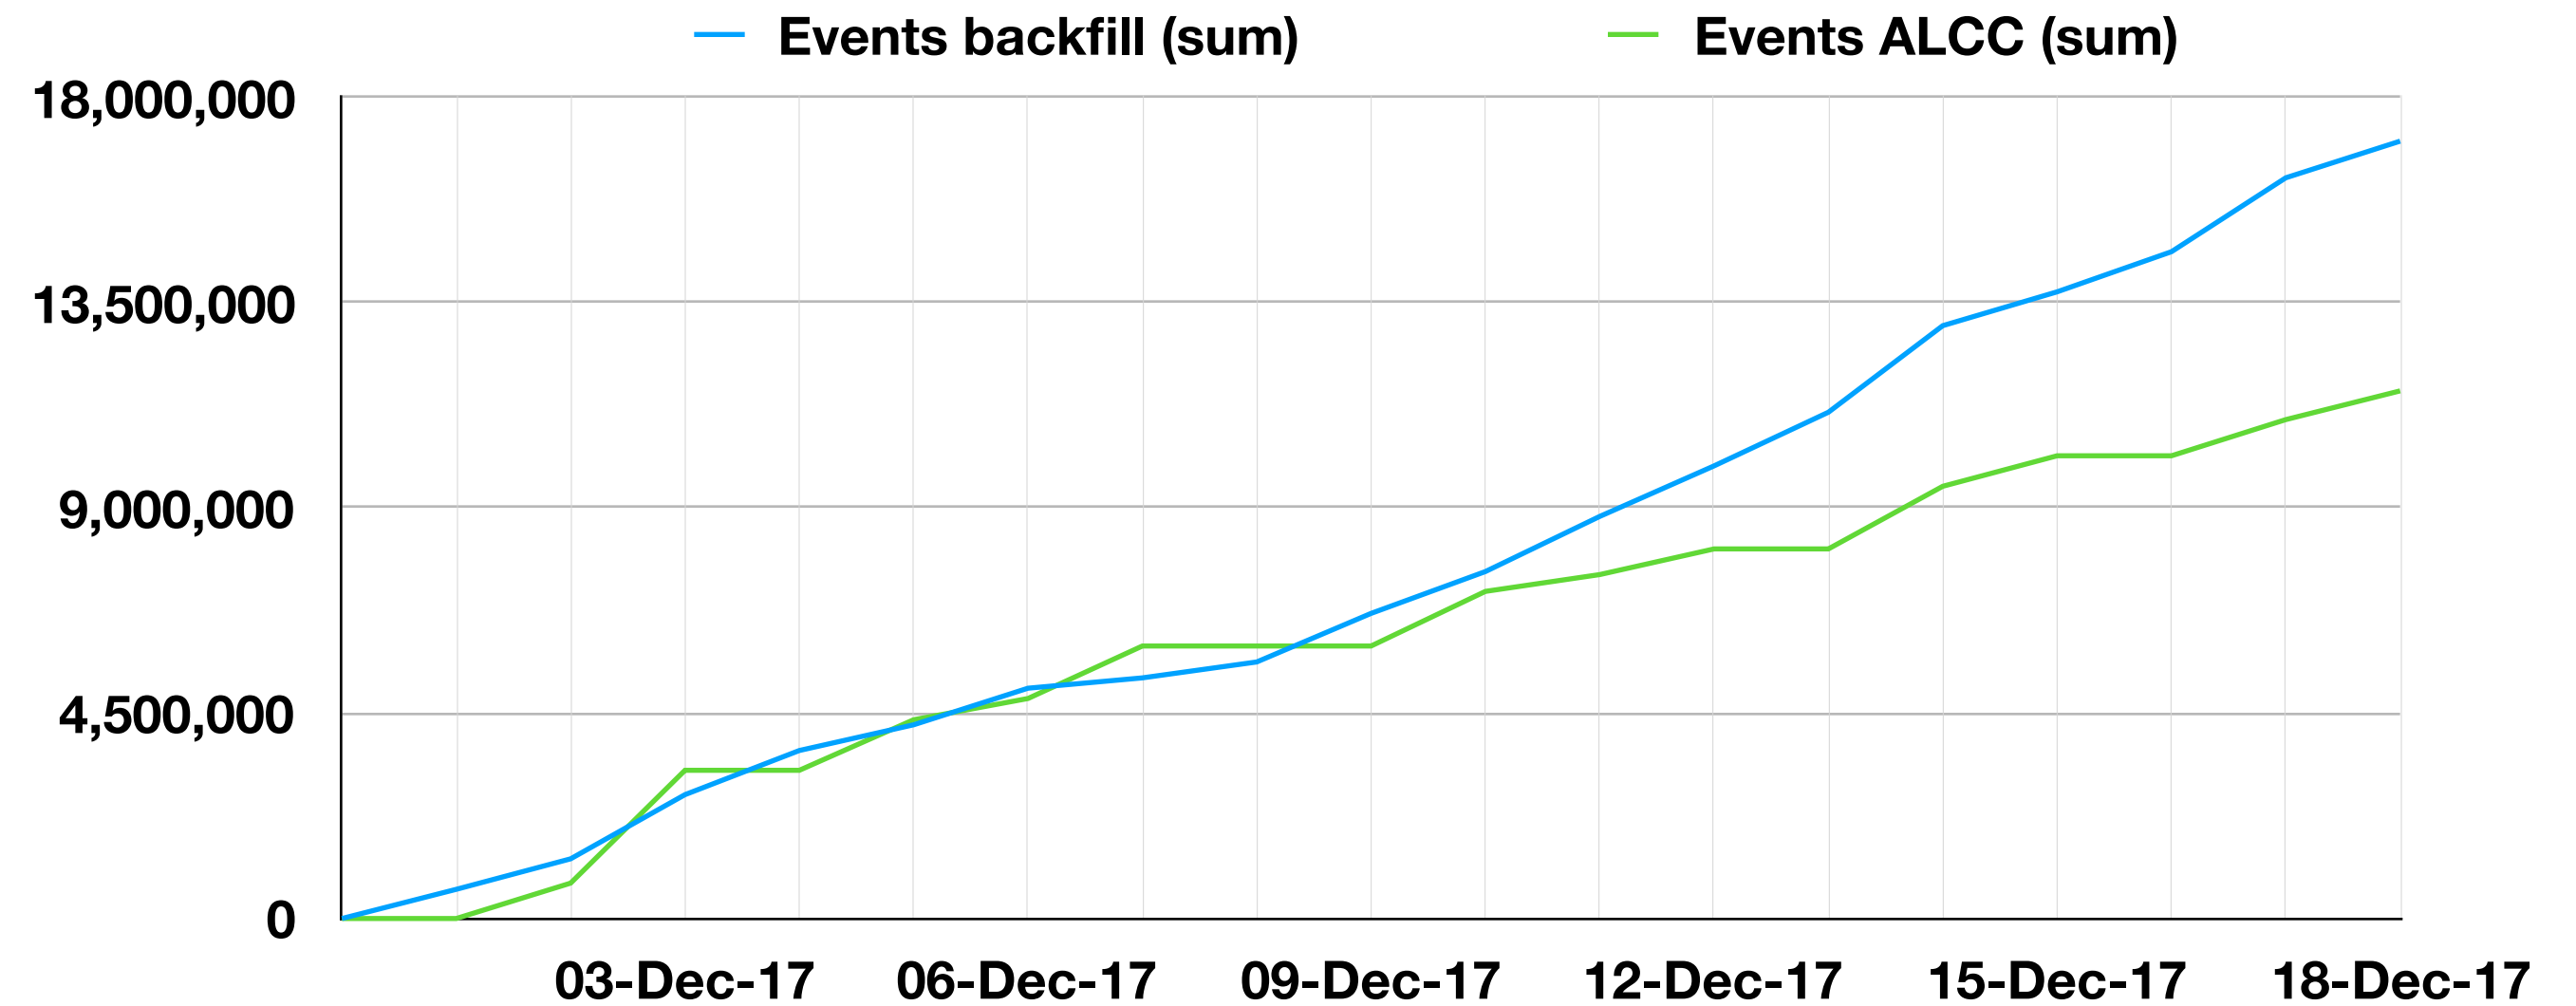

# ATLAS production @ OLCF. December 2017

- Consumed ~**10,5M** Titan core\*hours
  - Backfill ~**7M** Titan CPU\*hours
  - ALCC ~**3,5M** Titan CPU\*hours
- > **28,5M** Events delivered

	Backfill			ALCC		
	Core hours	Events	Events per core hour	Core hours	Events	Events per core hour
2017-10	20,711,258	34,905,100	1.6853	7,758,289	18,913,000	2.4378
2017-11	14,112,337	29,500,000	2.0904	7,010,631	21,073,000	3.0059
2017-12	7,092,957	17,019,550	2.3995	3,480,214	11,549,000	3.3185