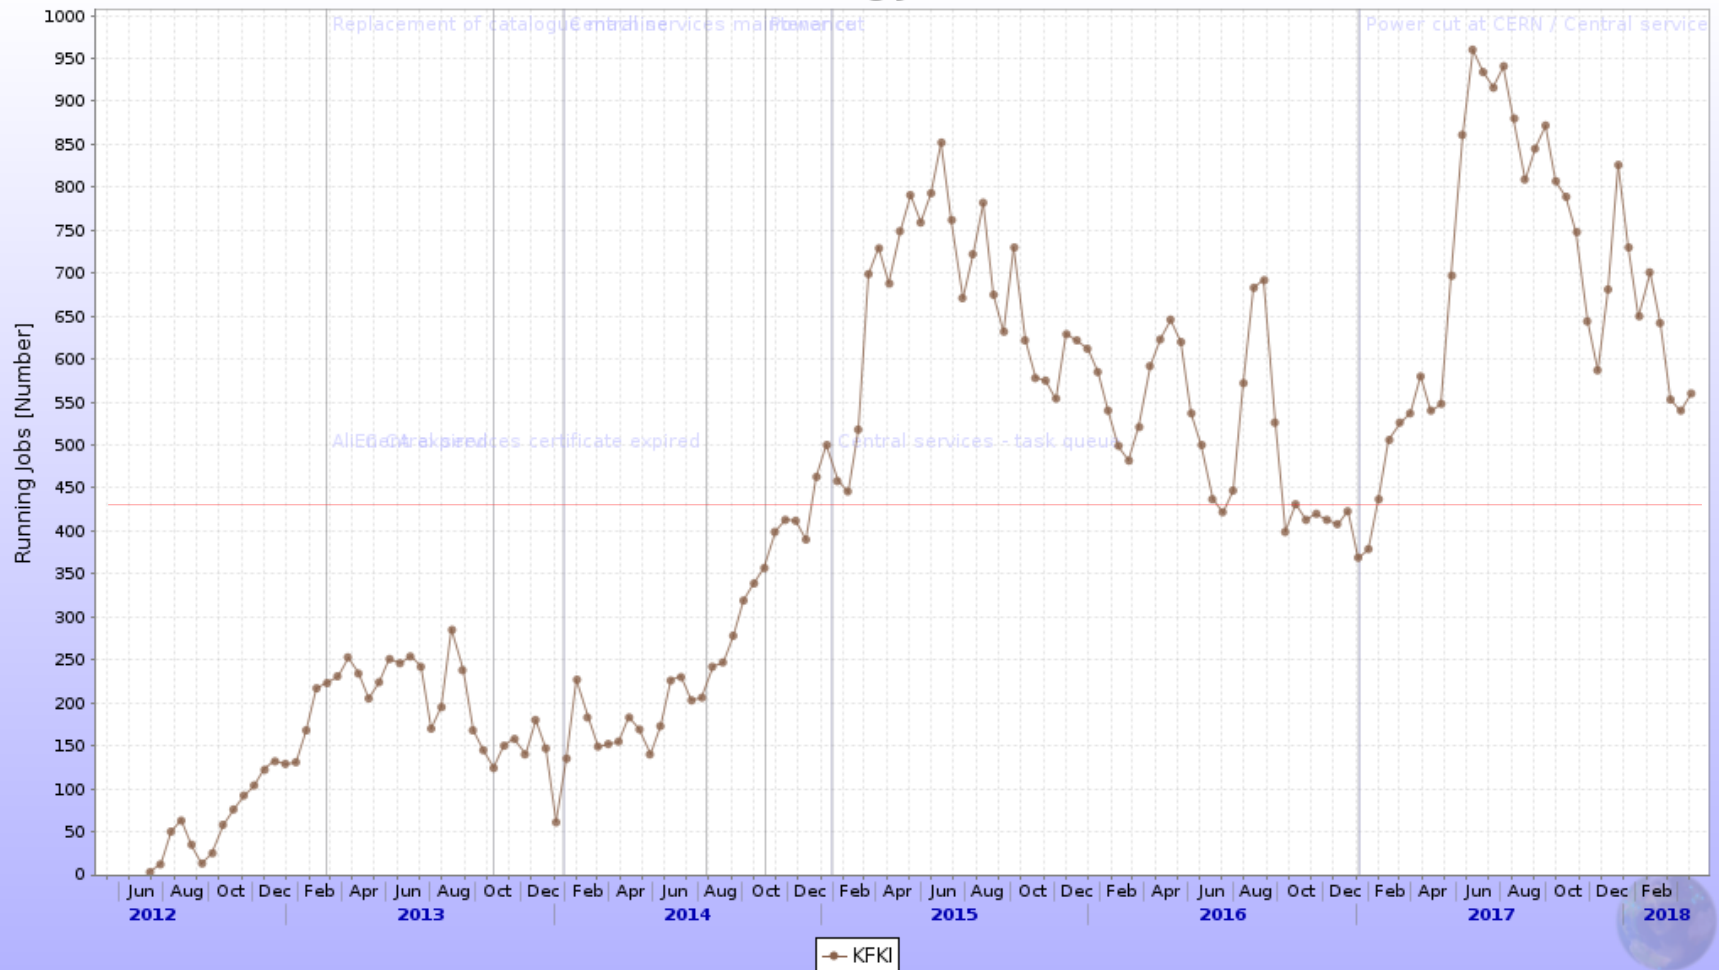

ALICE Budapest Tier-2 Summary

Gábor Bíró
Gergely Gábor Barnaföldi

Running jobs: from beginning

Avg: 435.5

Running Jobs

Running jobs: 6 months (2017.10. - 2018.04.)
Avg: 662.4 (efficiency: 81.11%!)
Running Jobs

Running Jobs

CPU kSI2K hours: 6 months (2017.10. - 2018.04.)
Avg: 4.116M

Total CPU kSI2K hours for ALICE jobs

Benchmarking on the Budapest “KFKI” Wigner side

Avg. HepSpec06 /core: 6.96
Number of hosts: 131

Physical CPU: 59
Logical CPU: 475

Total HepSpec06: 6002
Pledged (2018): 5500
Disk pledge (2018): 540 TB

**Last week
740 TB**

HepSpec06 benchmarking results @ KFKI

Storage: Huge increase in last 2 years...