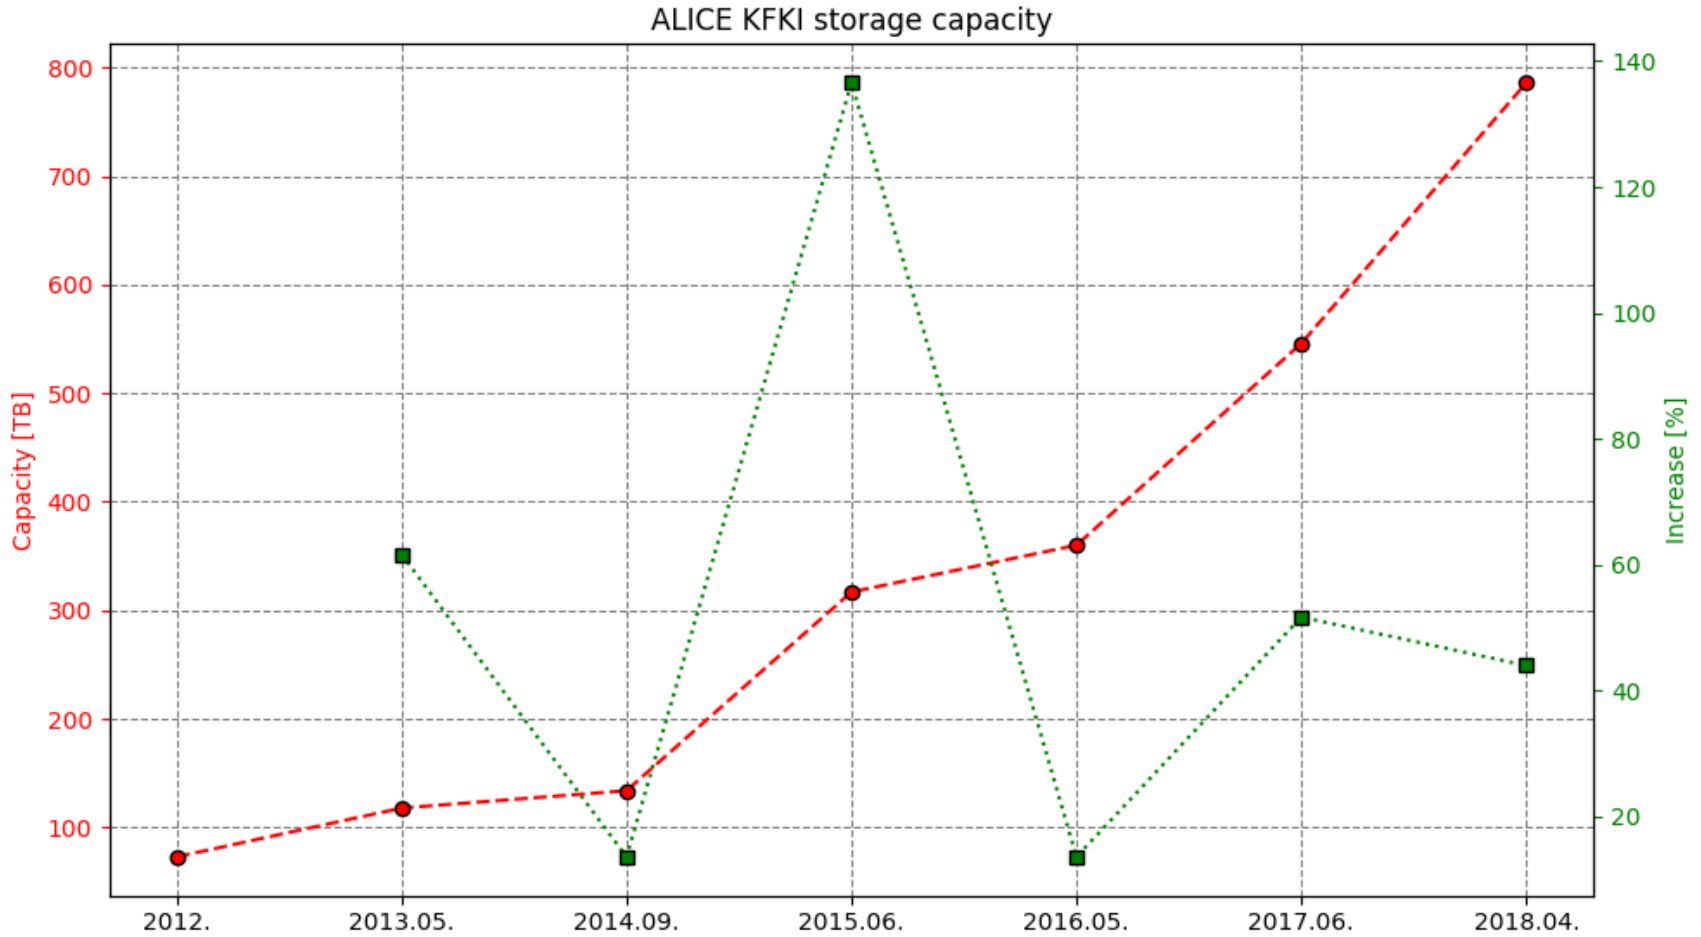

Running Jobs

CPU kSI2K hours: 6 months (2017.10. - 2018.04.)
Avg: 4.116M

Total CPU kSI2K hours for ALICE jobs

Benchmarking on the Budapest “KFKI” Wigner side

Avg. HepSpec06 /core: 6.96
Number of hosts: 131

Physical CPU: 59
Logical CPU: 475

Total HepSpec06: 6002
Pledged (2018): 5500
Disk pledge (2018): 540 TB

**Last week
740 TB**

HepSpec06 benchmarking results @ KFKI

Storage: Huge increase in last 2 years...