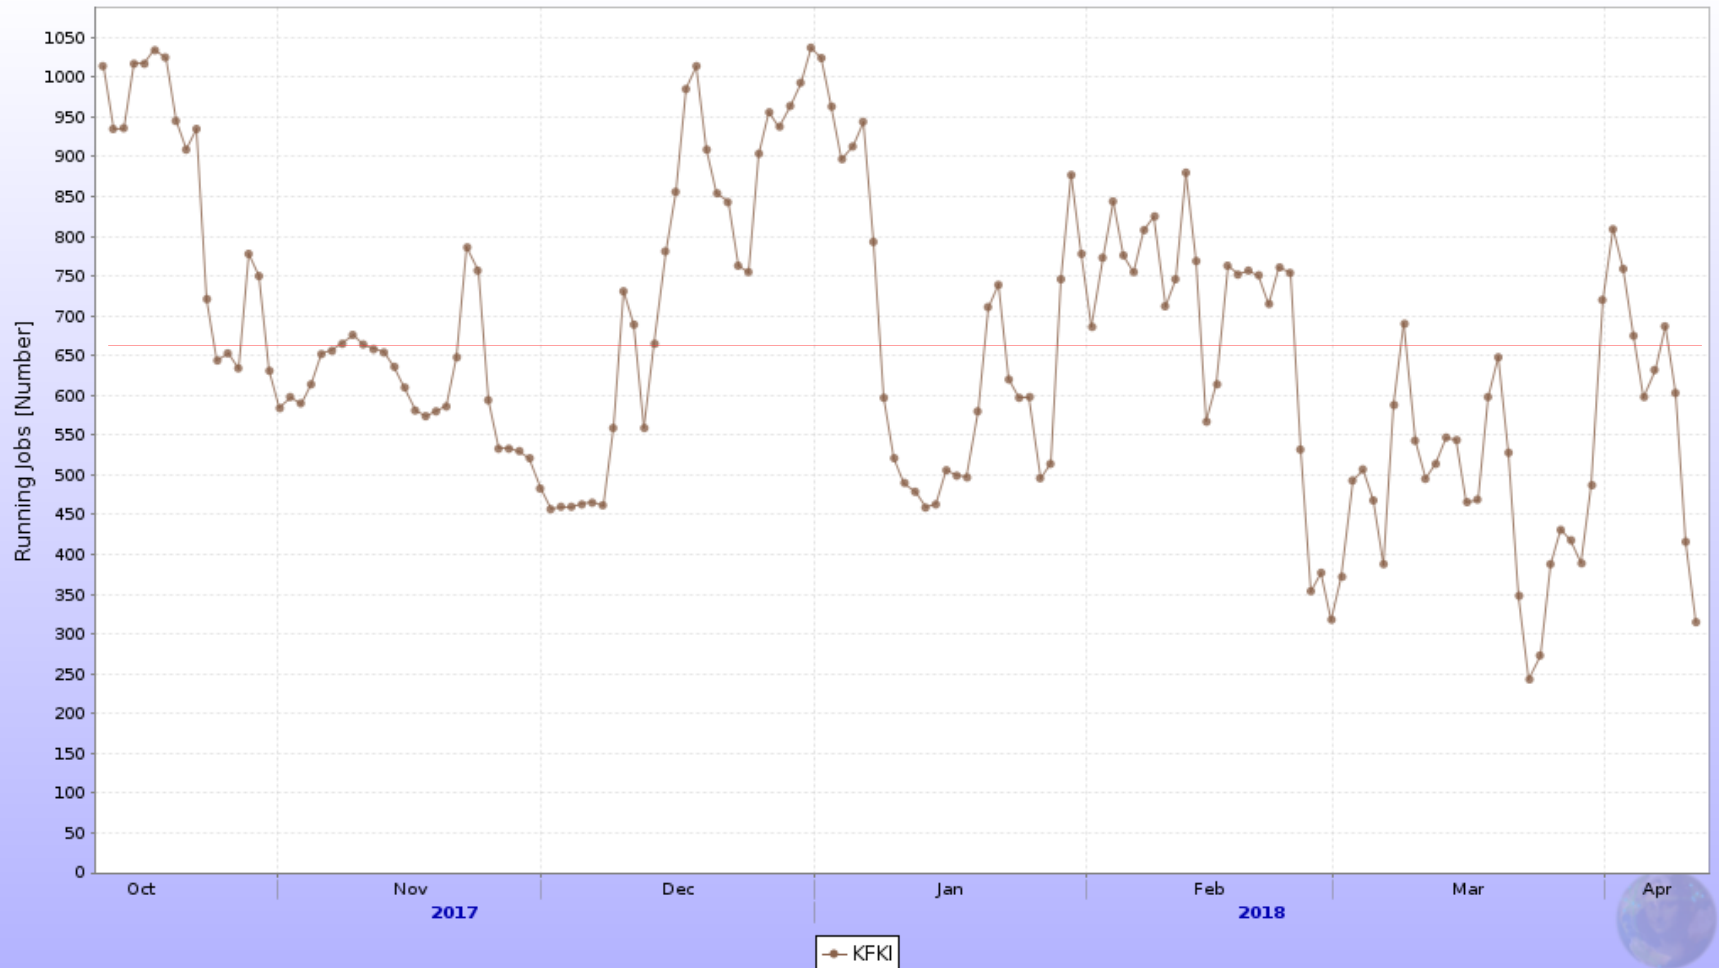

ALICE Budapest Tier-2 Summary

Gábor Bíró
Gergely Gábor Barnaföldi

Running jobs: from beginning

Avg: 435.5

Running Jobs

Running jobs: 6 months (2017.10. - 2018.04.)
Avg: 662.4 (efficiency: 81.11%!)
Running Jobs

Running Jobs

CPU kSI2K hours: 6 months (2017.10. - 2018.04.)
Avg: 4.116M

Total CPU kSI2K hours for ALICE jobs

Benchmarking on the Budapest “KFKI” Wigner side

Avg. HepSpec06 /core: 6.96
Number of hosts: 131

Physical CPU: 59
Logical CPU: 475

Total HepSpec06: 6002
Pledged (2018): 5500
Disk pledge (2018): 540 TB

**Last week
740 TB**

HepSpec06 benchmarking results @ KFKI

Storage: Huge increase in last 2 years...