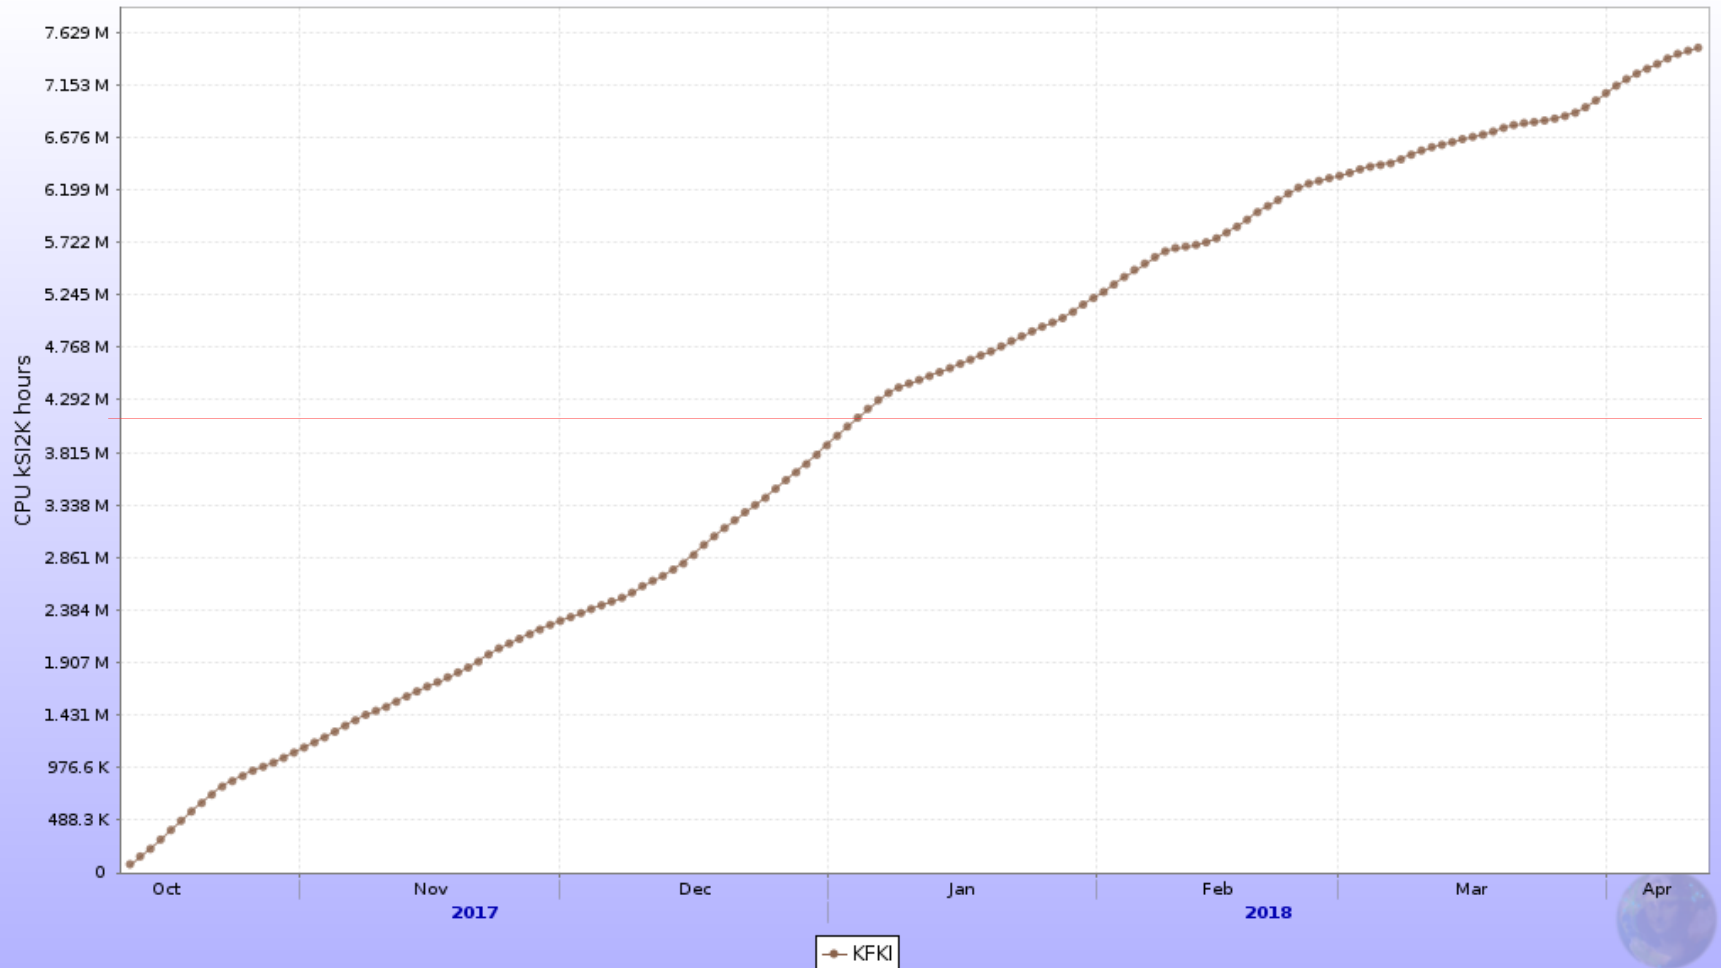

ALICE Budapest Tier-2 Summary

Gábor Bíró
Gergely Gábor Barnaföldi

Running jobs: from beginning

Avg: 435.5

Running Jobs

Running jobs: 6 months (2017.10. - 2018.04.)
Avg: 662.4 (efficiency: 81.11%!)
Running Jobs

Running Jobs

CPU kSI2K hours: 6 months (2017.10. - 2018.04.)
Avg: 4.116M

Total CPU kSI2K hours for ALICE jobs

Benchmarking on the Budapest “KFKI” Wigner side

Avg. HepSpec06 /core: 6.96
Number of hosts: 131

Physical CPU: 59
Logical CPU: 475

Total HepSpec06: 6002
Pledged (2018): 5500
Disk pledge (2018): 540 TB

**Last week
740 TB**

HepSpec06 benchmarking results @ KFKI

Storage: Huge increase in last 2 years...