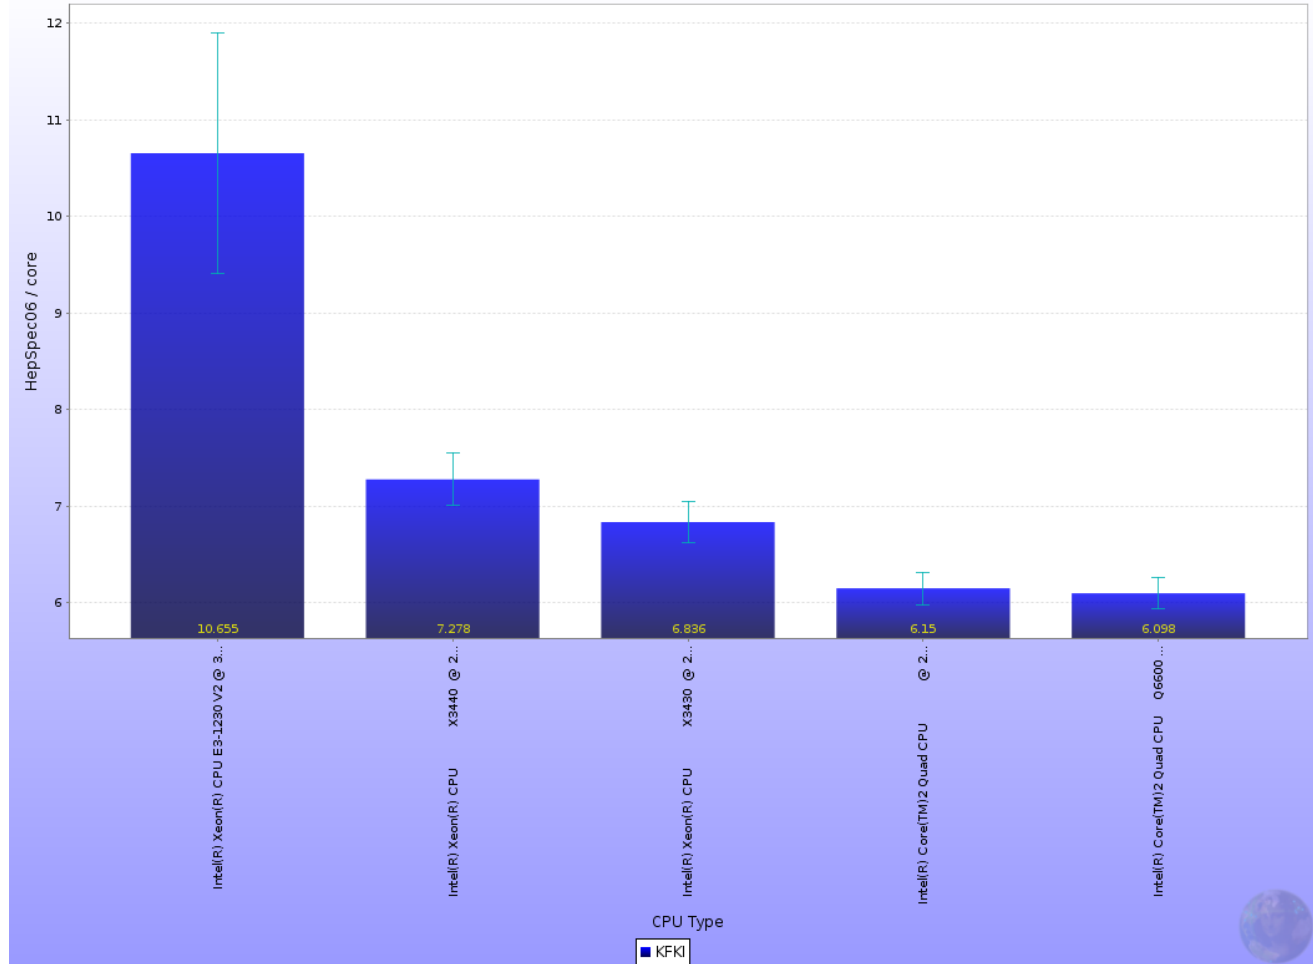

ALICE Budapest Tier-2 Summary

Gábor Bíró
Gergely Gábor Barnaföldi

Running jobs: from beginning

Avg: 435.5

Running Jobs

Running jobs: 6 months (2017.10. - 2018.04.)
Avg: 662.4 (efficiency: 81.11%!)
Running Jobs

Running Jobs

CPU kSI2K hours: 6 months (2017.10. - 2018.04.)
Avg: 4.116M

Total CPU kSI2K hours for ALICE jobs

Benchmarking on the Budapest “KFKI” Wigner side

Avg. HepSpec06 /core: 6.96
Number of hosts: 131

Physical CPU: 59
Logical CPU: 475

Total HepSpec06: 6002
Pledged (2018): 5500
Disk pledge (2018): 540 TB

**Last week
740 TB**

HepSpec06 benchmarking results @ KFKI

Storage: Huge increase in last 2 years...