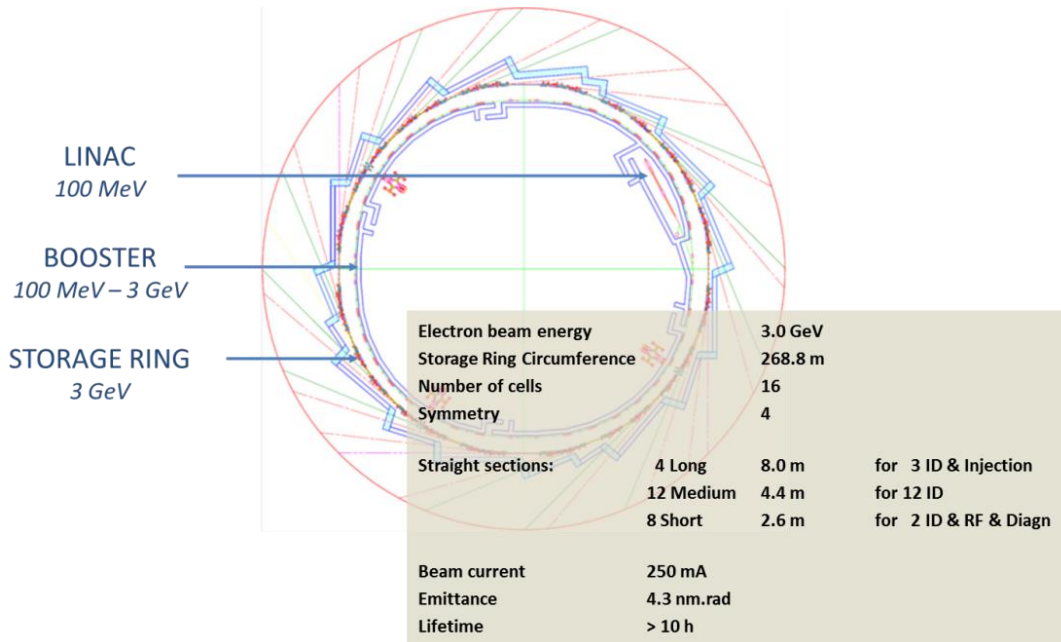

ALBA Synchrotron Light Source

- ✓ 3 GeV electron accelerator
- ✓ 8 running beam lines + 4 in construction
- ✓ Funding is 50% Spanish – 50% Catalan Governments
- ✓ First beam for users May 2012

Accelerators