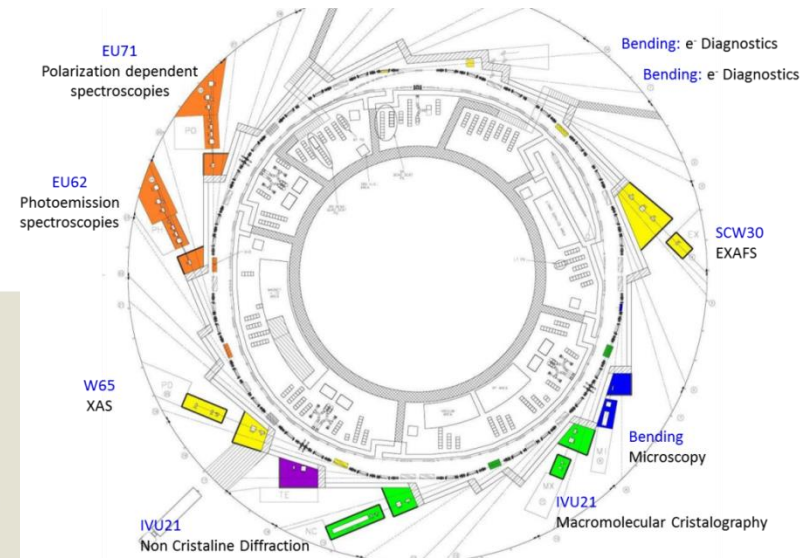

# ALBA Synchrotron Light Source

Francis Perez

# ALBA Synchrotron Light Source

- ✓ 3 GeV electron accelerator
- ✓ 8 running beam lines + 4 in construction
- ✓ Funding is 50% Spanish – 50% Catalan Governments
- ✓ First beam for users May 2012

## Beamlines