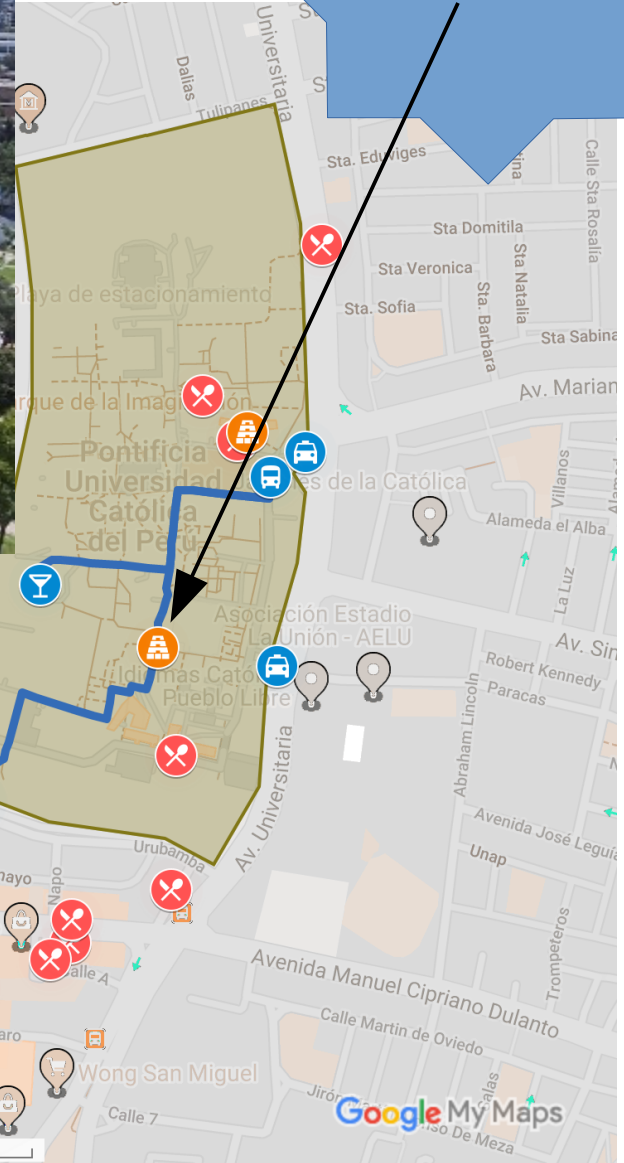

50 vistas

COMPARTIR

- Directions**
 - Directions to SUM - Main Auditorium
 - Directions to Plaza San Miguel
 - Directions from Arrival Point to Welcome...
- Restaurants**
 - Tangente
 - Charlotte - PUCP
 - Faroles Restobar
 - Villa Chicken
 - ... 8 más
- Main Points**
 - PUCP Campus
 - SUM - Main Auditorium**
 - Parallel Sessions

Datos de mapas ©2018 Google. Condiciones. 100 m

You want to use WiFi (redpucp): **C9AA28BA93**

d

✓ Restaurants

- ✗ Tangente
- ✗ Charlotte - PUCP
- ✗ Faroles Restobar
- ✗ Villa Chicken
- ... 8 más

✓ Main Points

- 📍 PUCP Campus
- 📍 SUM - Main Auditorium
- 📍 Parallel Sessions

You want to use WiFi (redpucp): **C9AA28BA93**

Moving Around

You want to use WiFi (redpucp): **C9AA28BA93**

Moving Around

The screenshot shows the Google My Maps interface. The left sidebar contains a menu with the title 'XII SILAF AE', a search icon, and a star icon. Below the title, it shows '50 vistas' and a 'COMPARTIR' button. The sidebar is divided into three sections: 'Directions', 'Restaurants', and 'Main Points'. The 'Restaurants' section is circled in red and lists: Tangente, Charlotte - PUCP, Faroles Restobar, and Villa Chicken, with a link for '... 8 más'. The 'Main Points' section lists: PUCP Campus, SUM - Main Auditorium, and Parallel Sessions. The map on the right shows the PUCP campus with a blue route and several red 'X' icons. A red circle highlights a cluster of these red 'X' icons in the lower part of the map, near the intersection of Av. La Mar and Av. José de la Riva Agüero.

A blue route is highlighted on the map, starting from the bottom left and moving towards the top right. A blue star icon is placed on the route, and a blue arrow points from a blue starburst graphic labeled "Welcome cocktail!" to this icon. A red 'X' icon is also visible on the route. The map shows various landmarks and streets, including the Museo del Petróleo, Felinario, and the main campus area. The bottom of the map shows the Google My Maps logo and a scale bar.