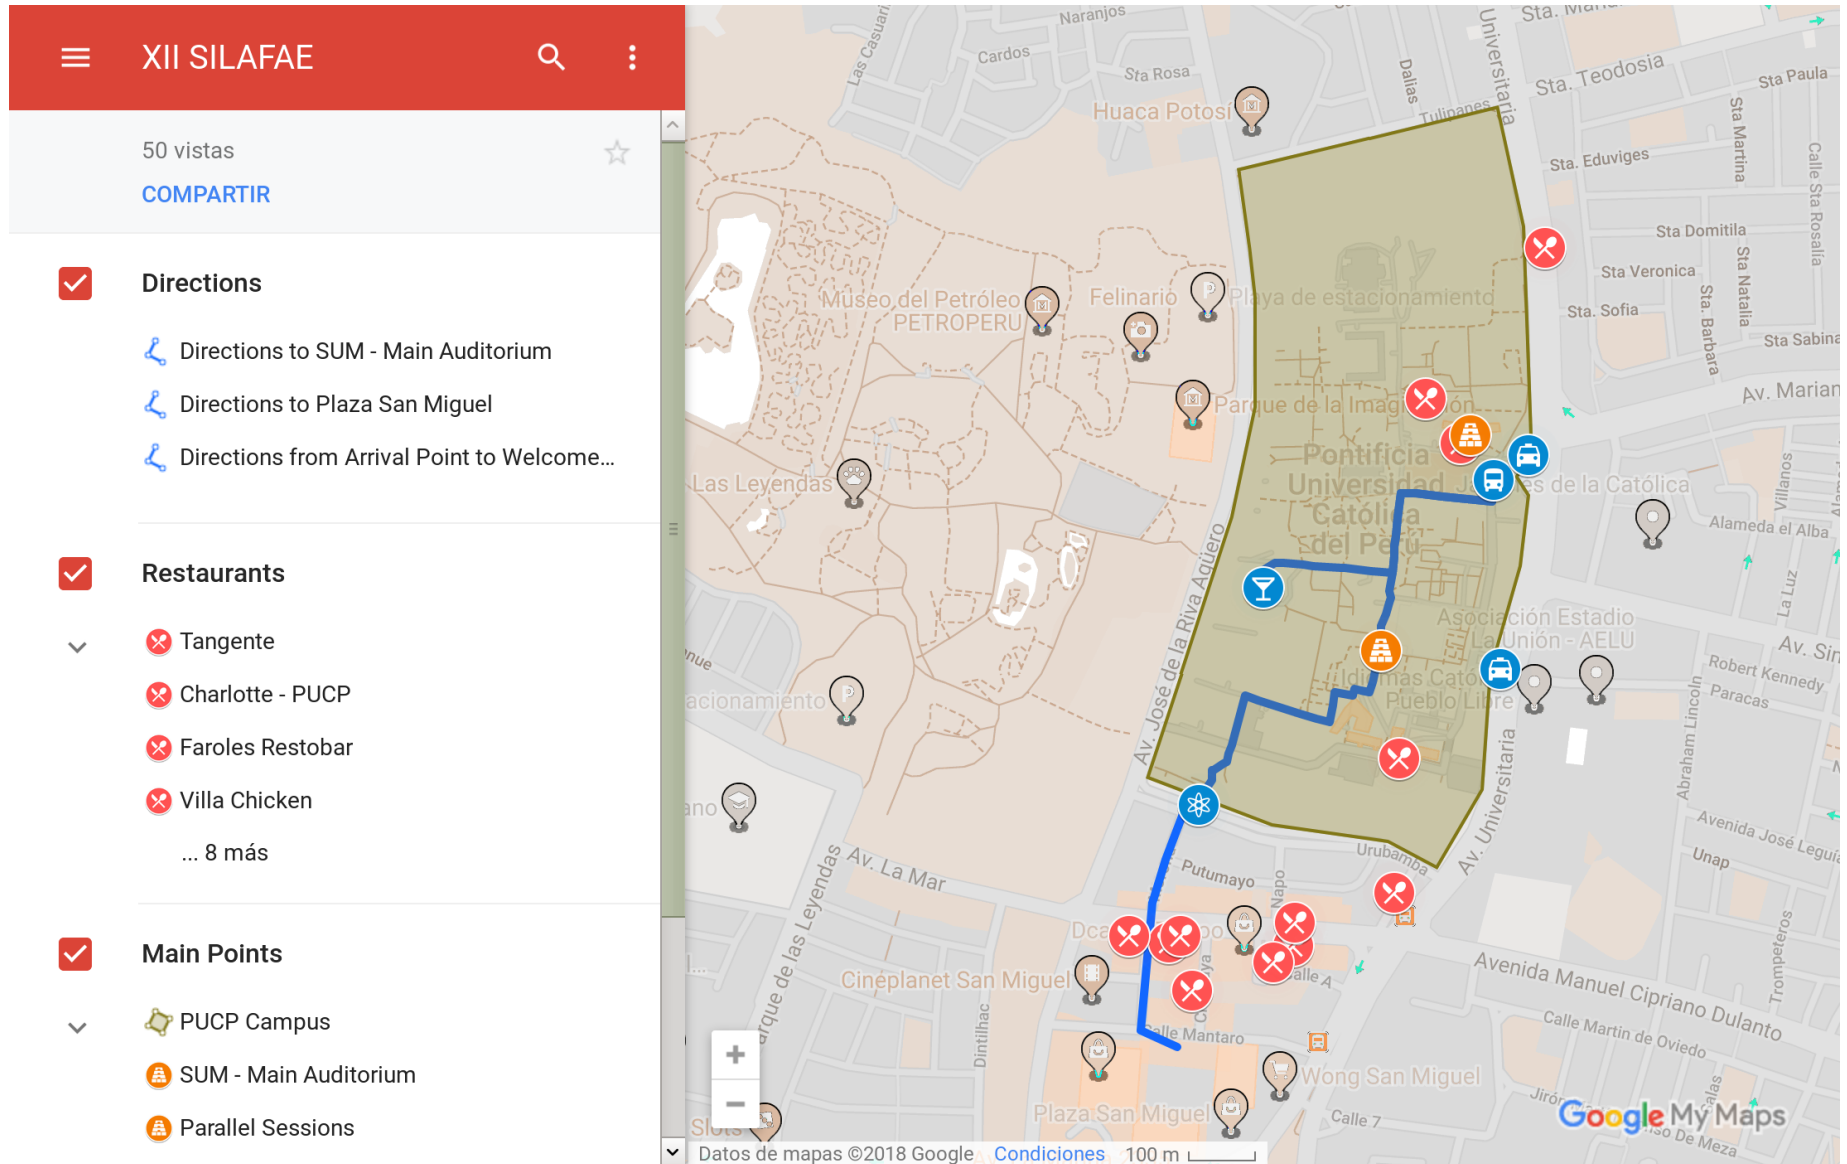

Map

Contact

 silafae2018@pucp.edu.pe

You want to use WiFi (redpucp): **C9AA28BA93**

Moving Around

You want to use WiFi (redpucp): **C9AA28BA93**

Moving Around

XII SILAF AE

50 vistas

COMPARTIR

- Directions**
 - Directions to SUM - Main Auditorium
 - Directions to Plaza San Miguel
 - Directions from Arrival Point to Welcome...
- Restaurants**
 - Tangente
 - Charlotte - PUCP
 - Faroles Restobar
 - Villa Chicken
 - ... 8 más
- Main Points**
 - PUCP Campus
 - SUM - Main Auditorium**
 - Parallel Sessions

Datos de mapas ©2018 Google. Condiciones. 100 m

You want to use WiFi (redpucp): **C9AA28BA93**

d

✓ Restaurants

- ✗ Tangente
- ✗ Charlotte - PUCP
- ✗ Faroles Restobar
- ✗ Villa Chicken
- ... 8 más

✓ Main Points

- 📍 PUCP Campus
- 📍 SUM - Main Auditorium
- 📍 Parallel Sessions

You want to use WiFi (redpucp): **C9AA28BA93**

Moving Around

You want to use WiFi (redpucp): **C9AA28BA93**

Moving Around

The screenshot shows the Google My Maps interface. The left sidebar contains a menu with the title 'XII SILAF AE', a search icon, and a star icon. Below the title, it shows '50 vistas' and a 'COMPARTIR' button. The sidebar is divided into three sections: 'Directions', 'Restaurants', and 'Main Points'. The 'Restaurants' section is circled in red and lists: Tangente, Charlotte - PUCP, Faroles Restobar, and Villa Chicken, with a link for '... 8 más'. The 'Main Points' section lists: PUCP Campus, SUM - Main Auditorium, and Parallel Sessions. The map on the right shows the PUCP campus with a blue route and several red 'X' icons. A red circle highlights a cluster of these red 'X' icons in the lower part of the map, near the intersection of Av. La Mar and Av. José de la Riva Agüero.