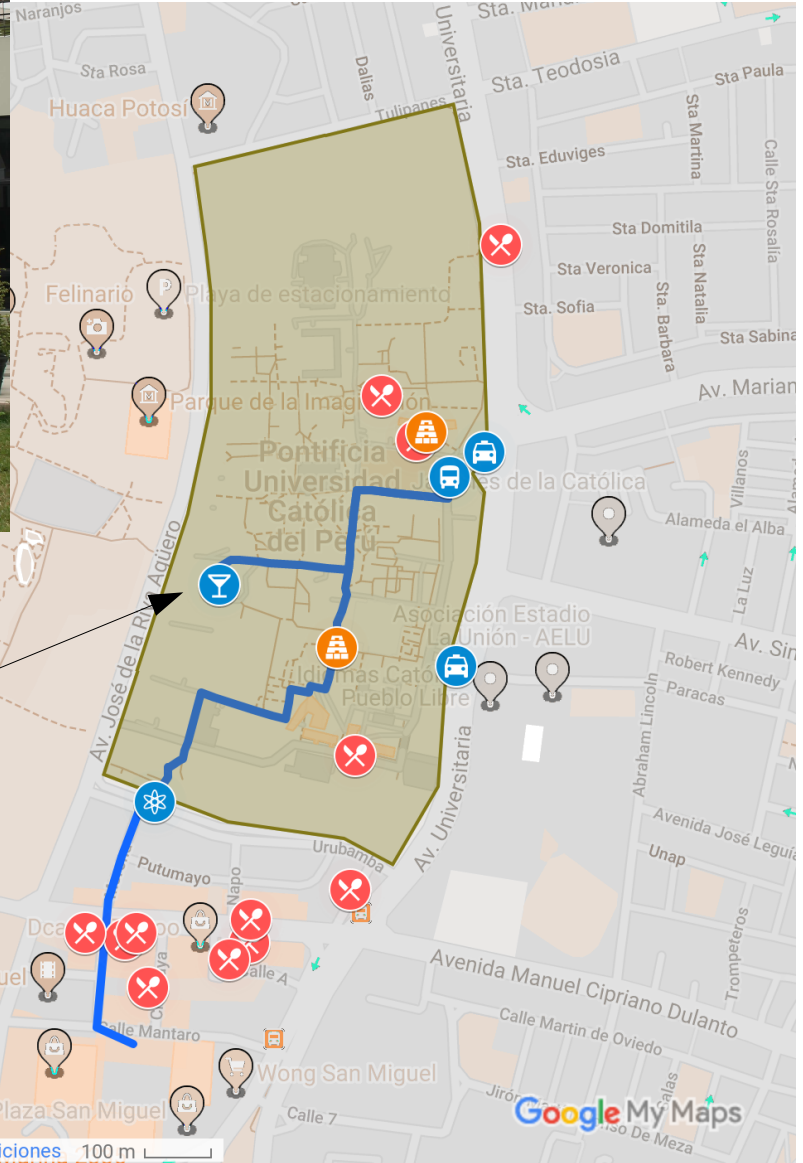

- ✓ Restaurants
- ✗ Tangente
- ✗ Charlotte - PUCP
- ✗ Faroles Restobar
- ✗ Villa Chicken
- ... 8 más

- ✓ Main Points
- 📍 PUCP Campus
- 🎤 SUM - Main Auditorium
- 👤 Parallel Sessions

Welcome cocktail!

You want to use WiFi (redpucp): **C9AA28BA93**