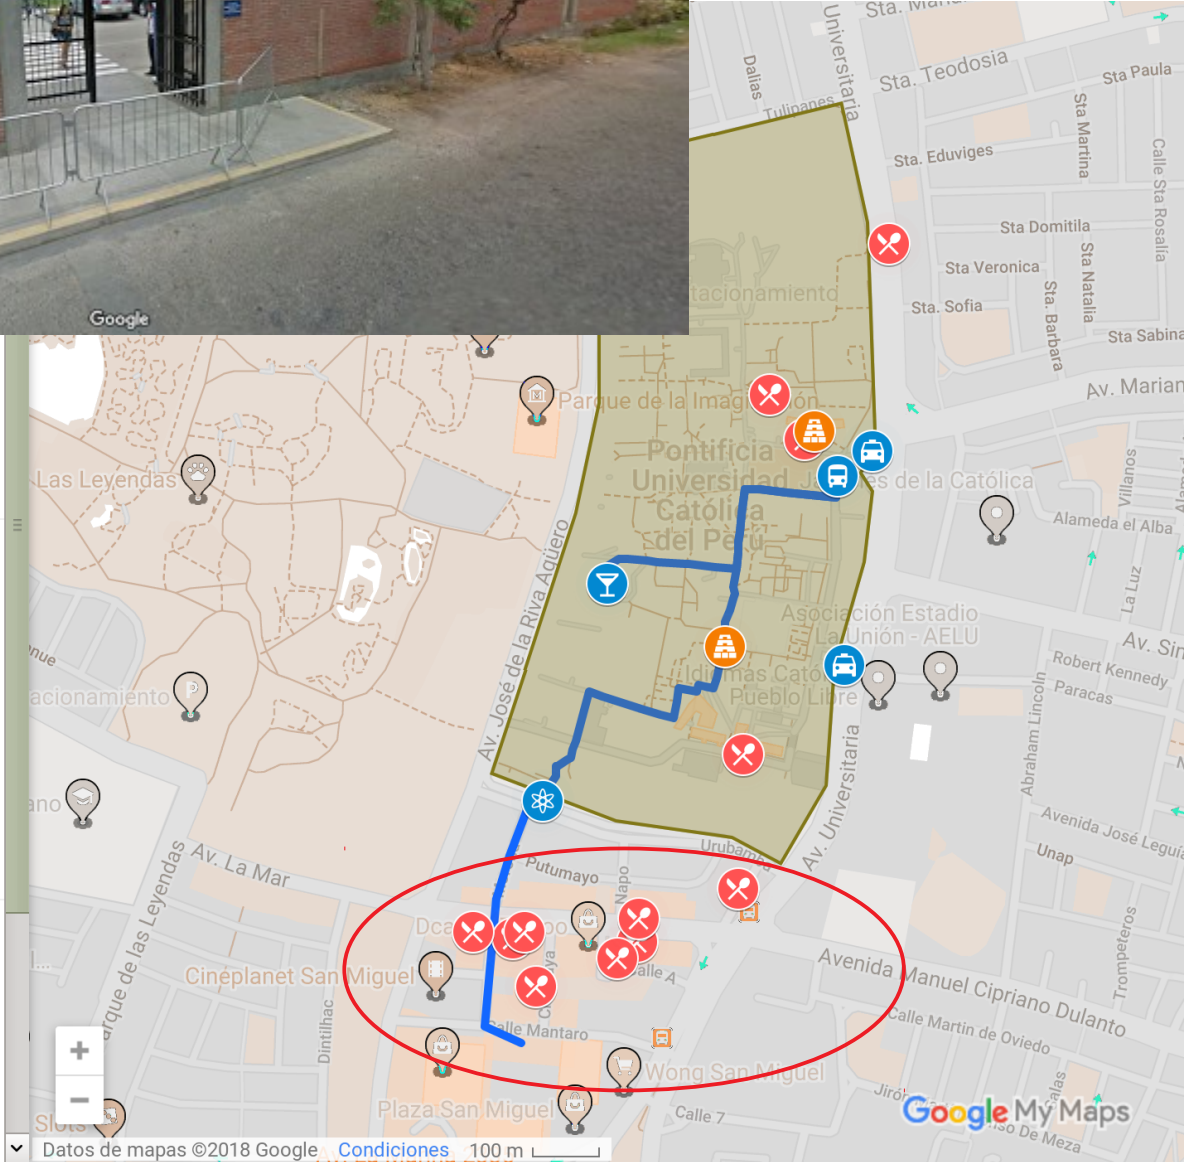

✓ **Main Points**

- 📍 PUCP Campus
- 📍 SUM - Main Auditorium
- 📍 Parallel Sessions

You want to use WiFi (redpucp): **C9AA28BA93**