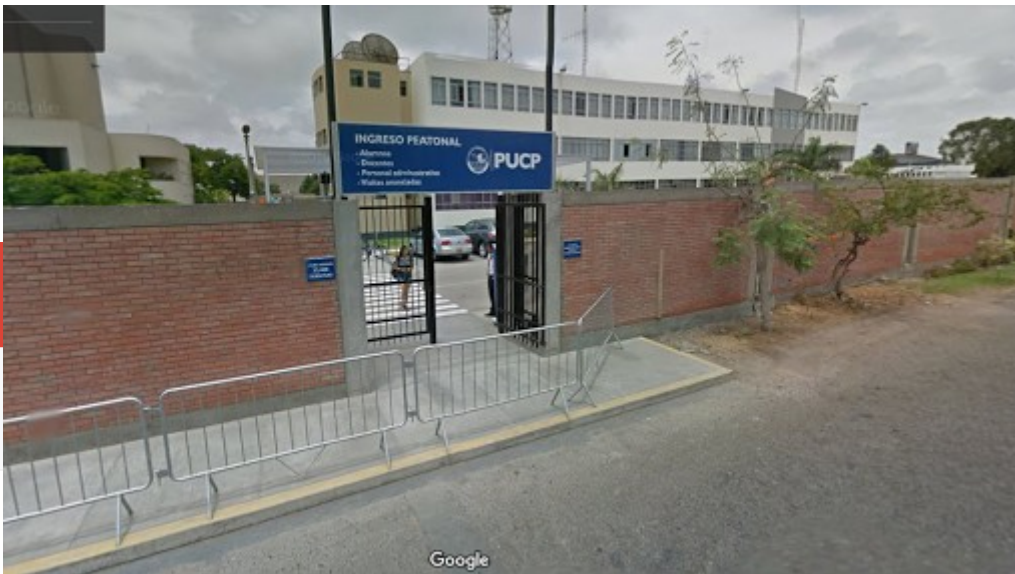

- 📍 PUCP Campus
- 📍 SUM - Main Auditorium
- 📍 Parallel Sessions

You want to use WiFi (redpucp): **C9AA28BA93**

Moving Around

You want to use WiFi (redpucp): **C9AA28BA93**

Moving Around

The screenshot shows the Google My Maps interface. The left sidebar contains a menu with the title 'XII SILAF AE', a search icon, and a star icon. Below the title, it shows '50 vistas' and a 'COMPARTIR' button. The sidebar is divided into three sections: 'Directions', 'Restaurants', and 'Main Points'. The 'Restaurants' section is circled in red and lists: Tangente, Charlotte - PUCP, Faroles Restobar, and Villa Chicken, with a link for '... 8 más'. The 'Main Points' section lists: PUCP Campus, SUM - Main Auditorium, and Parallel Sessions. The map on the right shows the PUCP campus with a blue route and several red 'X' icons. A red circle highlights a cluster of these red 'X' icons in the lower part of the map, near the intersection of Av. La Mar and Av. José de la Riva Agüero.

Directions

- Directions to SUM - Main Auditorium
- Directions to Plaza San Miguel
- Directions from Arrival Point to Welcome...

Restaurants

- Tangente
- Charlotte - PUCP
- Faroles Restobar
- Villa Chicken
- ... 8 más

Main Points

- PUCP Campus
- SUM - Main Auditorium
- Parallel Sessions

You want to use WiFi (redpucp): **C9AA28BA93**

☰ XII SILAFAE

50 vistas
[COMPARTIR](#)

✓ **Directions**

- 📍 Directions to SUM - Main Auditorium
- 📍 Directions to Plaza San Miguel
- 📍 Directions from Arrival Point to Welcome...