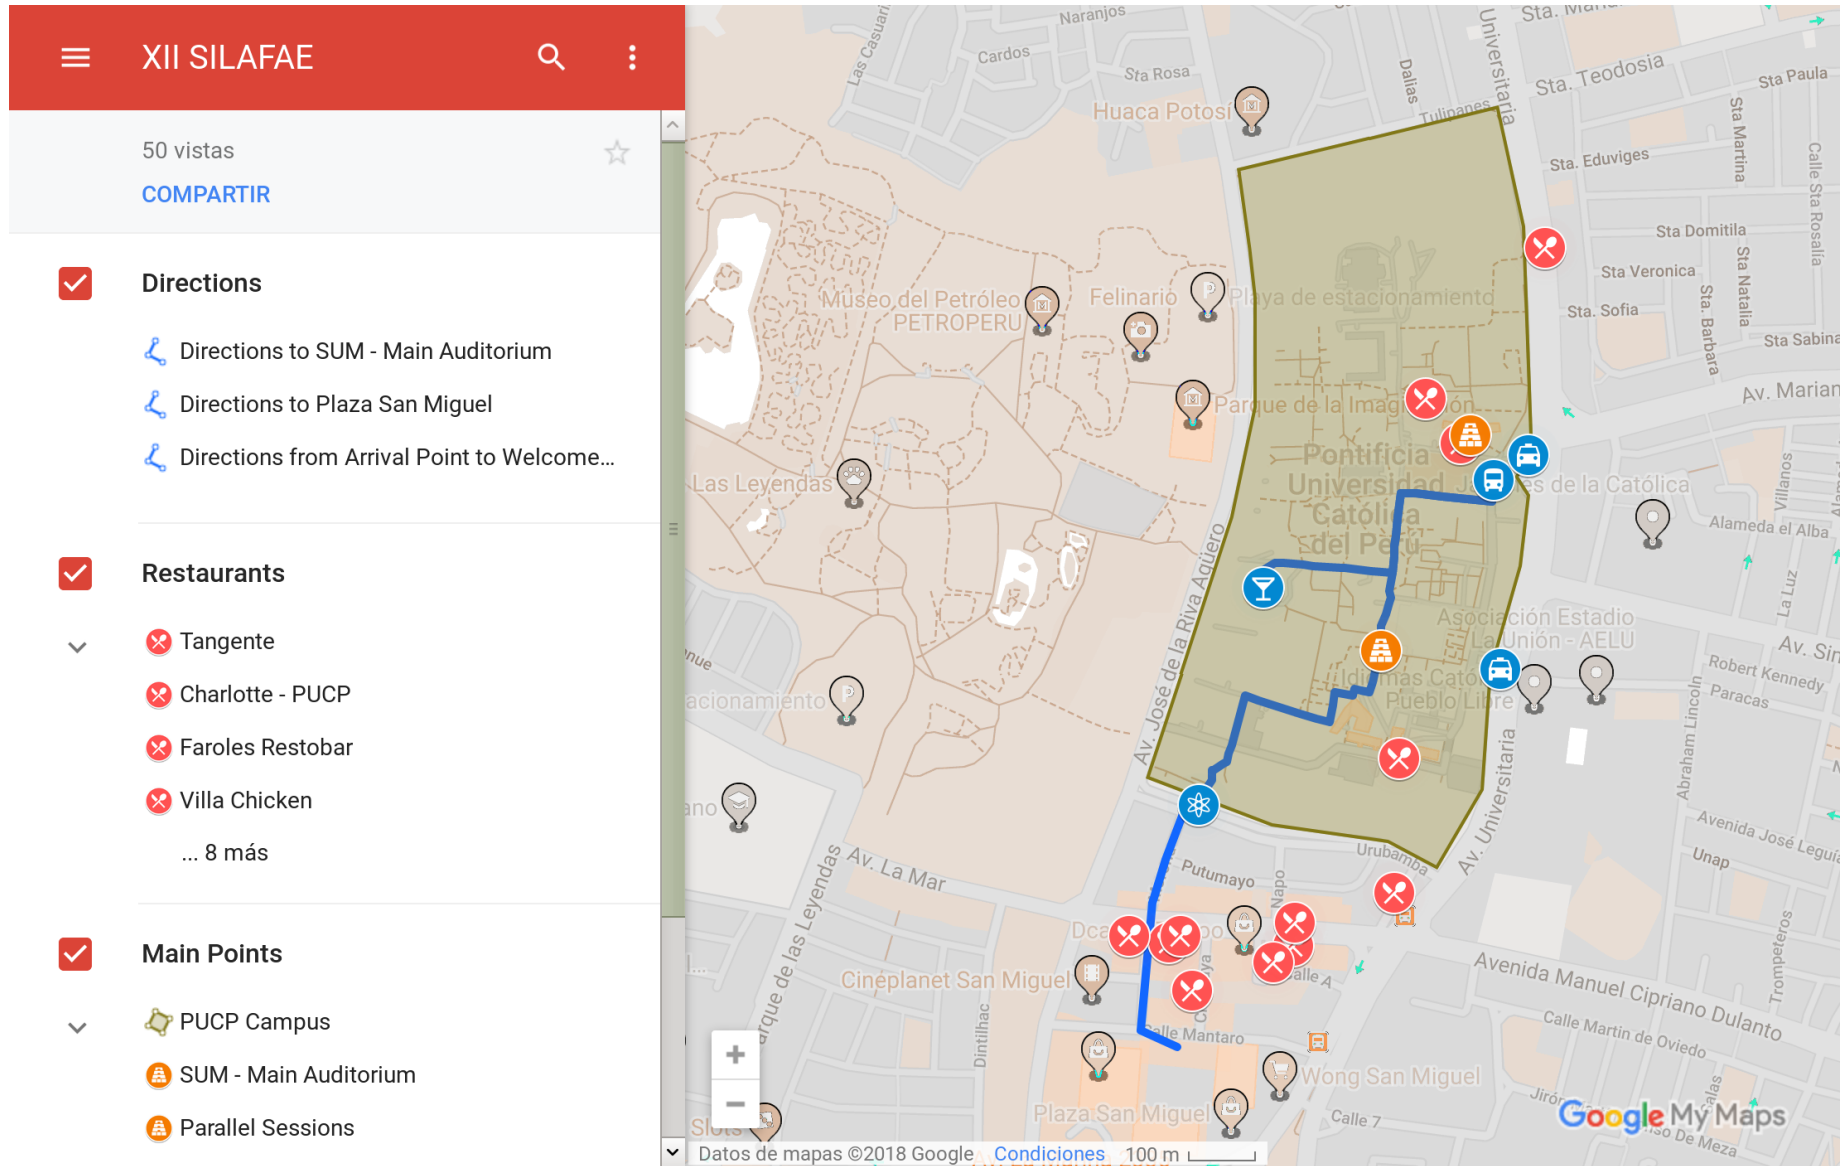

50 vistas

COMPARTIR

- Directions**
 - Directions to SUM - Main Auditorium
 - Directions to Plaza San Miguel
 - Directions from Arrival Point to Welcome...
- Restaurants**
 - Tangente
 - Charlotte - PUCP
 - Faroles Restobar
 - Villa Chicken
 - ... 8 más
- Main Points**
 - PUCP Campus
 - SUM - Main Auditorium**
 - Parallel Sessions

Datos de mapas ©2018 Google. Condiciones. 100 m

You want to use WiFi (redpucp): **C9AA28BA93**

d

✓ Restaurants

- ✗ Tangente
- ✗ Charlotte - PUCP
- ✗ Faroles Restobar
- ✗ Villa Chicken
- ... 8 más

✓ Main Points

- 📍 PUCP Campus
- 📍 SUM - Main Auditorium
- 📍 Parallel Sessions

You want to use WiFi (redpucp): **C9AA28BA93**

Moving Around

You want to use WiFi (redpucp): **C9AA28BA93**

Moving Around

The screenshot shows the Google My Maps interface. The left sidebar contains a menu with the title 'XII SILAF AE', a search icon, and a star icon. Below the title, it shows '50 vistas' and a 'COMPARTIR' button. The sidebar is divided into three sections: 'Directions', 'Restaurants', and 'Main Points'. The 'Restaurants' section is circled in red and lists: Tangente, Charlotte - PUCP, Faroles Restobar, and Villa Chicken, with a link for '... 8 más'. The 'Main Points' section lists: PUCP Campus, SUM - Main Auditorium, and Parallel Sessions. The map on the right shows the PUCP campus with a blue route and several red 'X' icons. A red circle highlights a cluster of these red 'X' icons in the lower part of the map, near the intersection of Av. La Mar and Av. José de la Riva Agüero.

A blue route is highlighted on the map, starting from the bottom left and moving towards the top right. A blue star icon is placed on the route, and a blue arrow points from a blue starburst graphic labeled "Welcome cocktail!" to this icon. A red 'X' icon is also visible on the route. The map shows various landmarks and streets, including the Museo del Petróleo, Felinario, and the main campus area. The bottom of the map shows the Google My Maps logo and a scale bar.