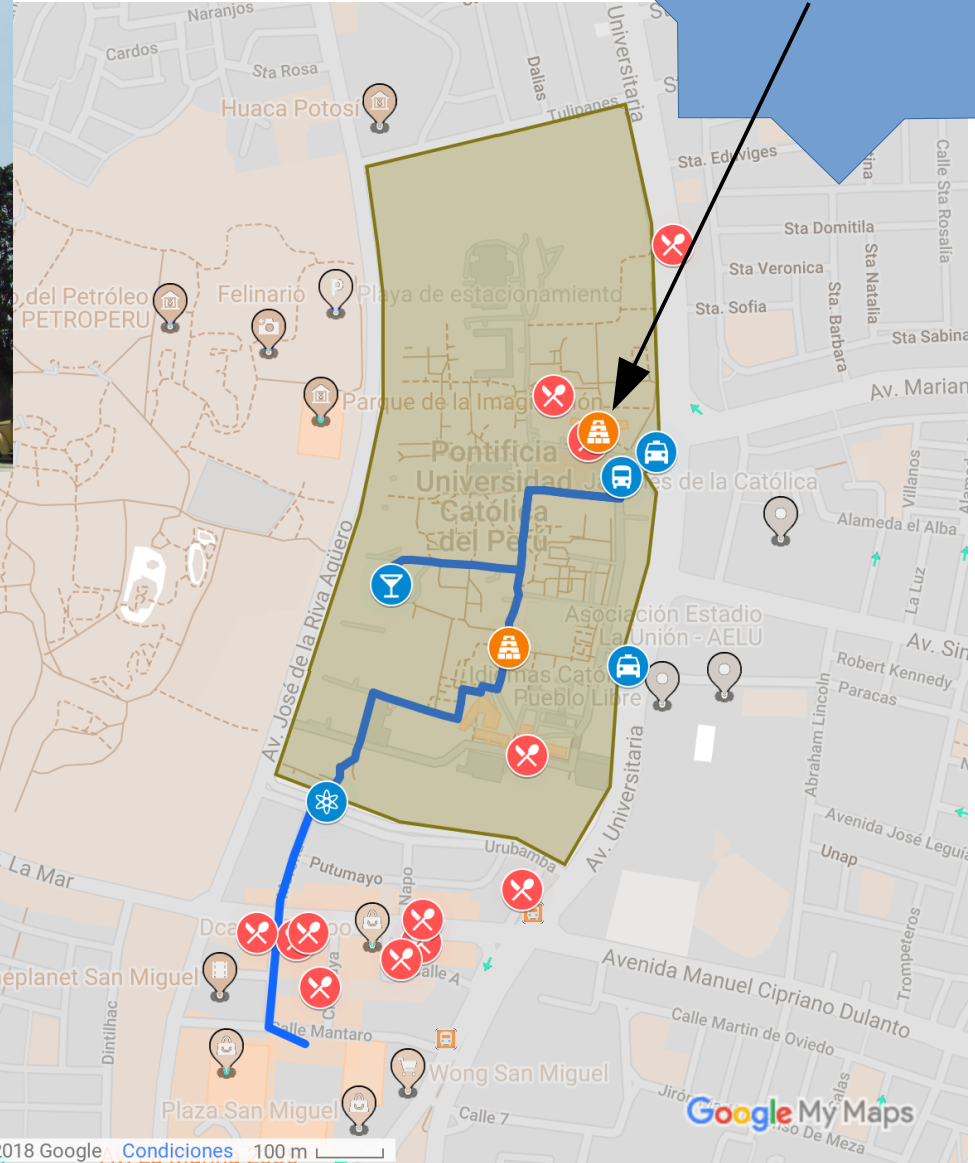

Moving Around

XII SILAFAE

50 vistas

COMPARTIR

- Directions**
 - Directions to SUM - Main Auditorium
 - Directions to Plaza San Miguel
 - Directions from Arrival Point to Welcome...
- Restaurants**
 - Tangente
 - Charlotte - PUCP
 - Faroles Restobar
 - Villa Chicken
 - ... 8 más
- Main Points**
 - PUCP Campus
 - SUM - Main Auditorium
 - Parallel Sessions

Datos de mapas ©2018 Google. Condiciones. 100 m

You want to use WiFi (redpucp): **C9AA28BA93**

Around

We'll be here!

✓ Restaurants

- ✗ Tangente
- ✗ Charlotte - PUCP
- ✗ Faroles Restobar
- ✗ Villa Chicken
- ... 8 más

✓ Main Points

- 📍 PUCP Campus
- 🎤 SUM - Main Auditorium
- 📶 Parallel Sessions

You want to use WiFi (redpucp): **C9AA28BA93**

Moving Around

The screenshot shows the Google My Maps interface for the PUCP campus. The left sidebar contains the following sections:

A blue route is highlighted on the map, starting from the bottom left and moving towards the top right. A blue star icon is placed on the route, and a blue arrow points from a blue starburst graphic labeled "Welcome cocktail!" to this icon. A red 'X' icon is also visible on the route. The map shows various landmarks and streets, including the Museo del Petróleo, Felinario, and the main campus area. The bottom of the map shows the Google My Maps logo and a scale bar.