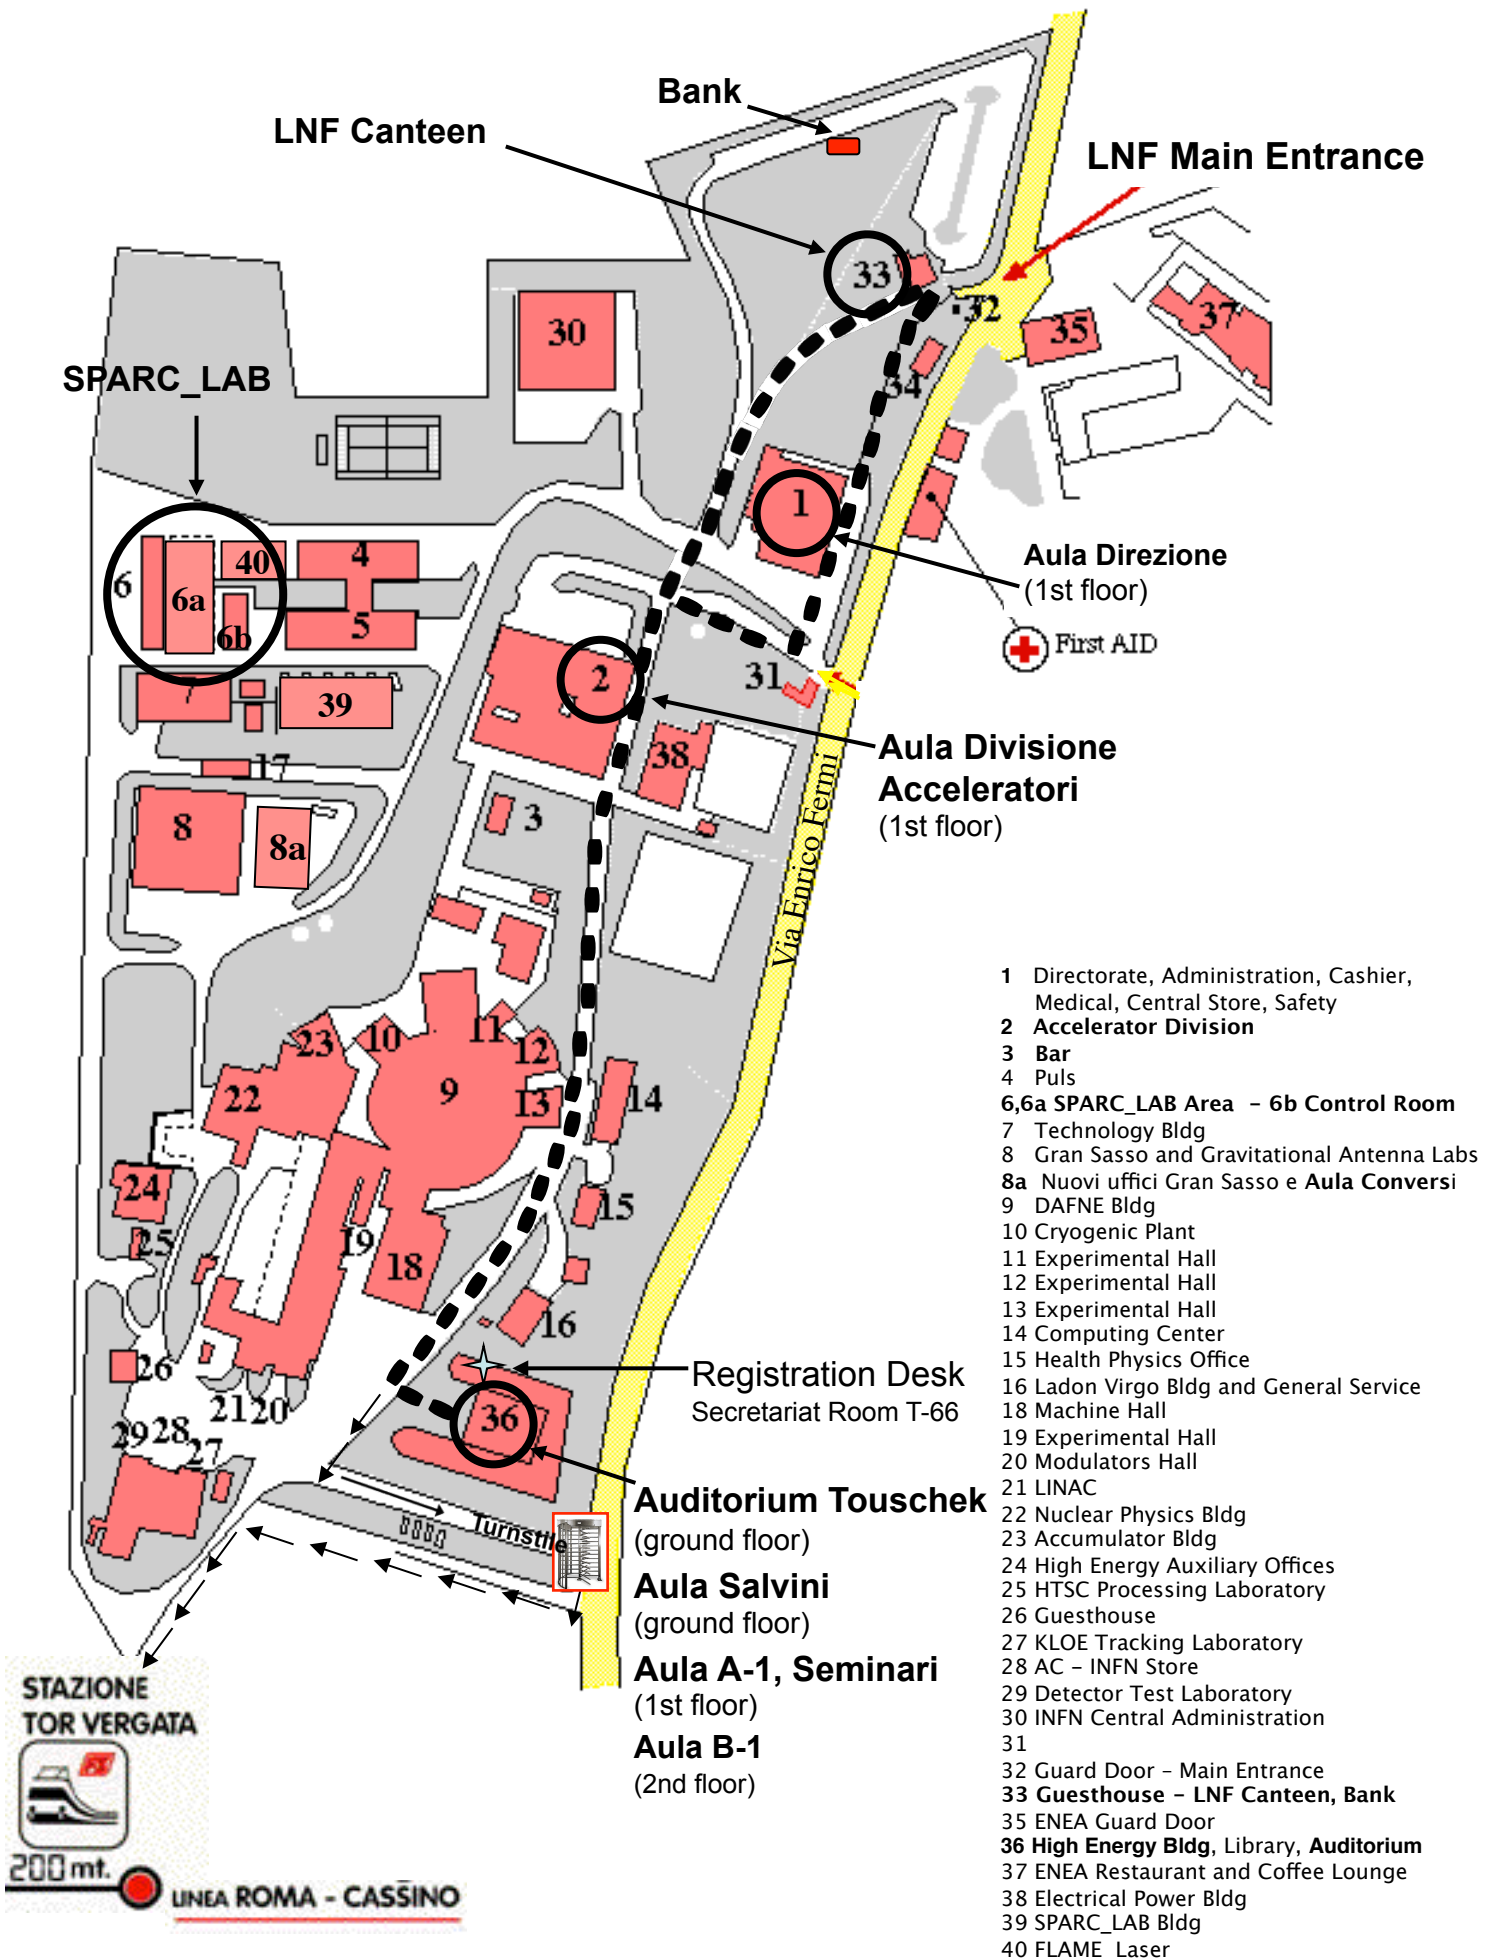

LNf AREA MAP

- 1 Directorate, Administration, Cashier, Medical, Central Store, Safety
- 2 Accelerator Division
- 3 Bar
- 4 Puls
- 6,6a SPARC_LAB Area - 6b Control Room
- 7 Technology Bldg
- 8 Gran Sasso and Gravitational Antenna Labs
- 8a Nuovi uffici Gran Sasso e Aula Conversi
- 9 DAFNE Bldg
- 10 Cryogenic Plant
- 11 Experimental Hall
- 12 Experimental Hall
- 13 Experimental Hall
- 14 Computing Center
- 15 Health Physics Office
- 16 Ladon Virgo Bldg and General Service
- 18 Machine Hall
- 19 Experimental Hall
- 20 Modulators Hall
- 21 LINAC
- 22 Nuclear Physics Bldg
- 23 Accumulator Bldg
- 24 High Energy Auxiliary Offices
- 25 HTSC Processing Laboratory
- 26 Guesthouse
- 27 KLOE Tracking Laboratory
- 28 AC - INFN Store
- 29 Detector Test Laboratory
- 30 INFN Central Administration
- 31
- 32 Guard Door - Main Entrance
- 33 Guesthouse - LNF Canteen, Bank
- 35 ENEA Guard Door
- 36 High Energy Bldg, Library, Auditorium
- 37 ENEA Restaurant and Coffee Lounge
- 38 Electrical Power Bldg
- 39 SPARC_LAB Bldg
- 40 FLAME Laser