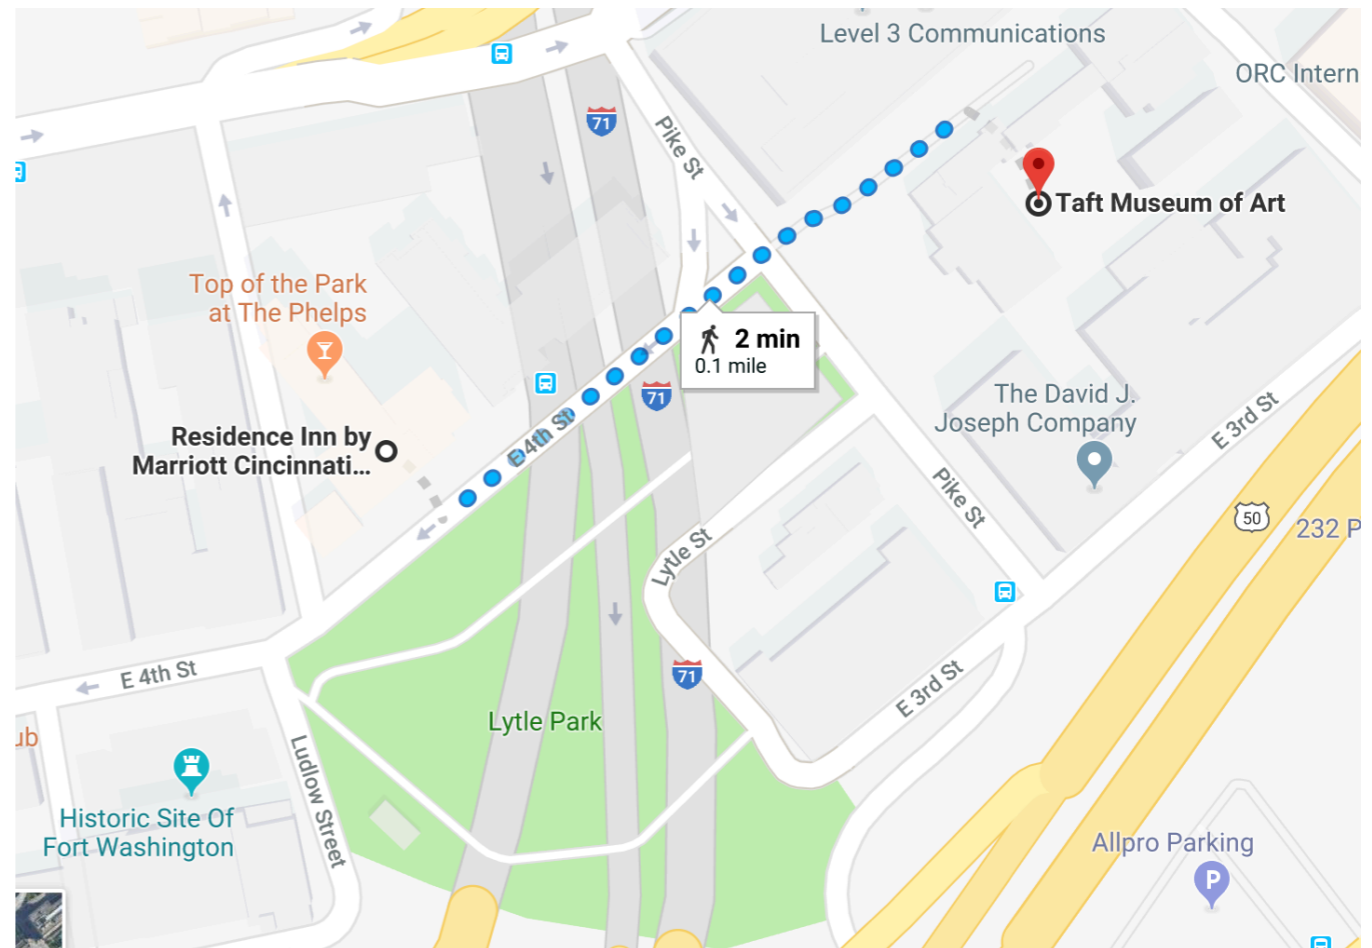

excursions

- **Parking garage needs to be vacated by 6pm!**
- **1st morning session at 9am (doors open at 8.50am)**
- **Air Force museum : meet in front of the Phelps hotel at 1.00pm, the bus leaves shortly after**
- **will be back after 6pm**

excursions

- **Parking garage needs to be vacated by 6pm!**
- **Gilded Brew tour:** leaves at **2.30pm** from the biergarten at Findlay Market, located at the west (Elm Street) end of the Market

- **bring ID**

- can take a streetcar
\$1 one way (\$2 day pass)

- otherwise 35min walk

- tour+tasting **app. 3h**