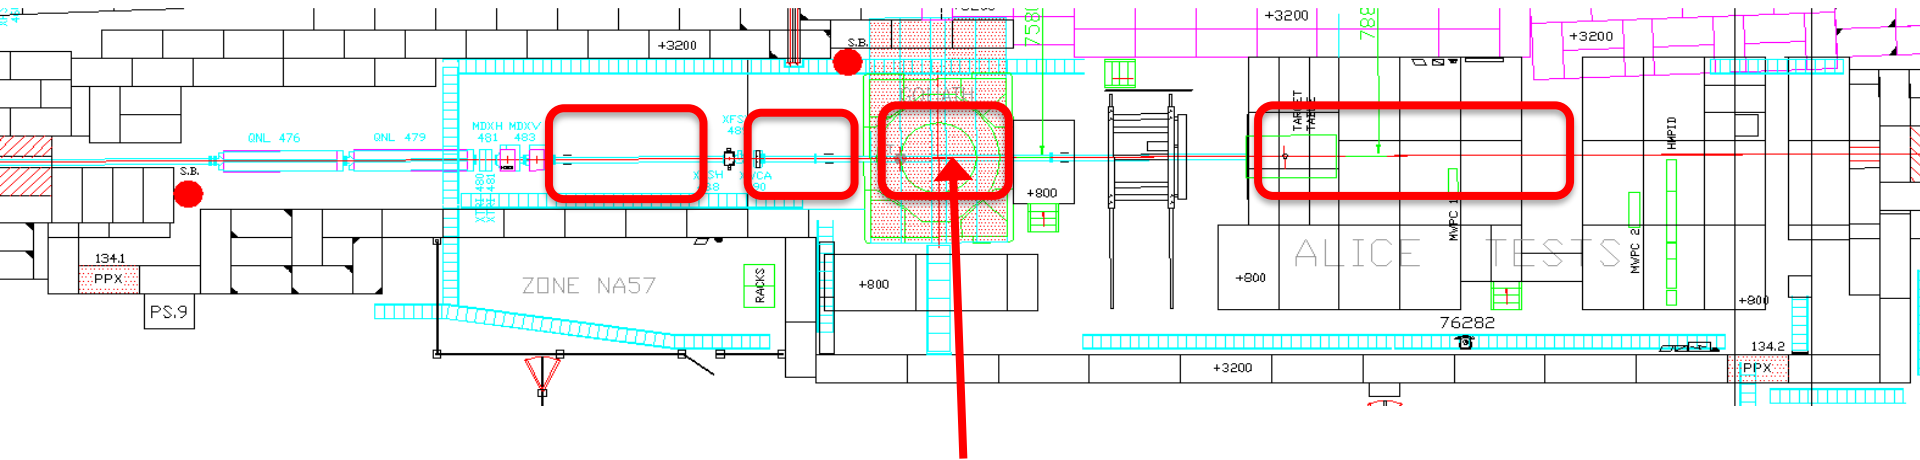

These are the places we usually put detectors

GOLIATH