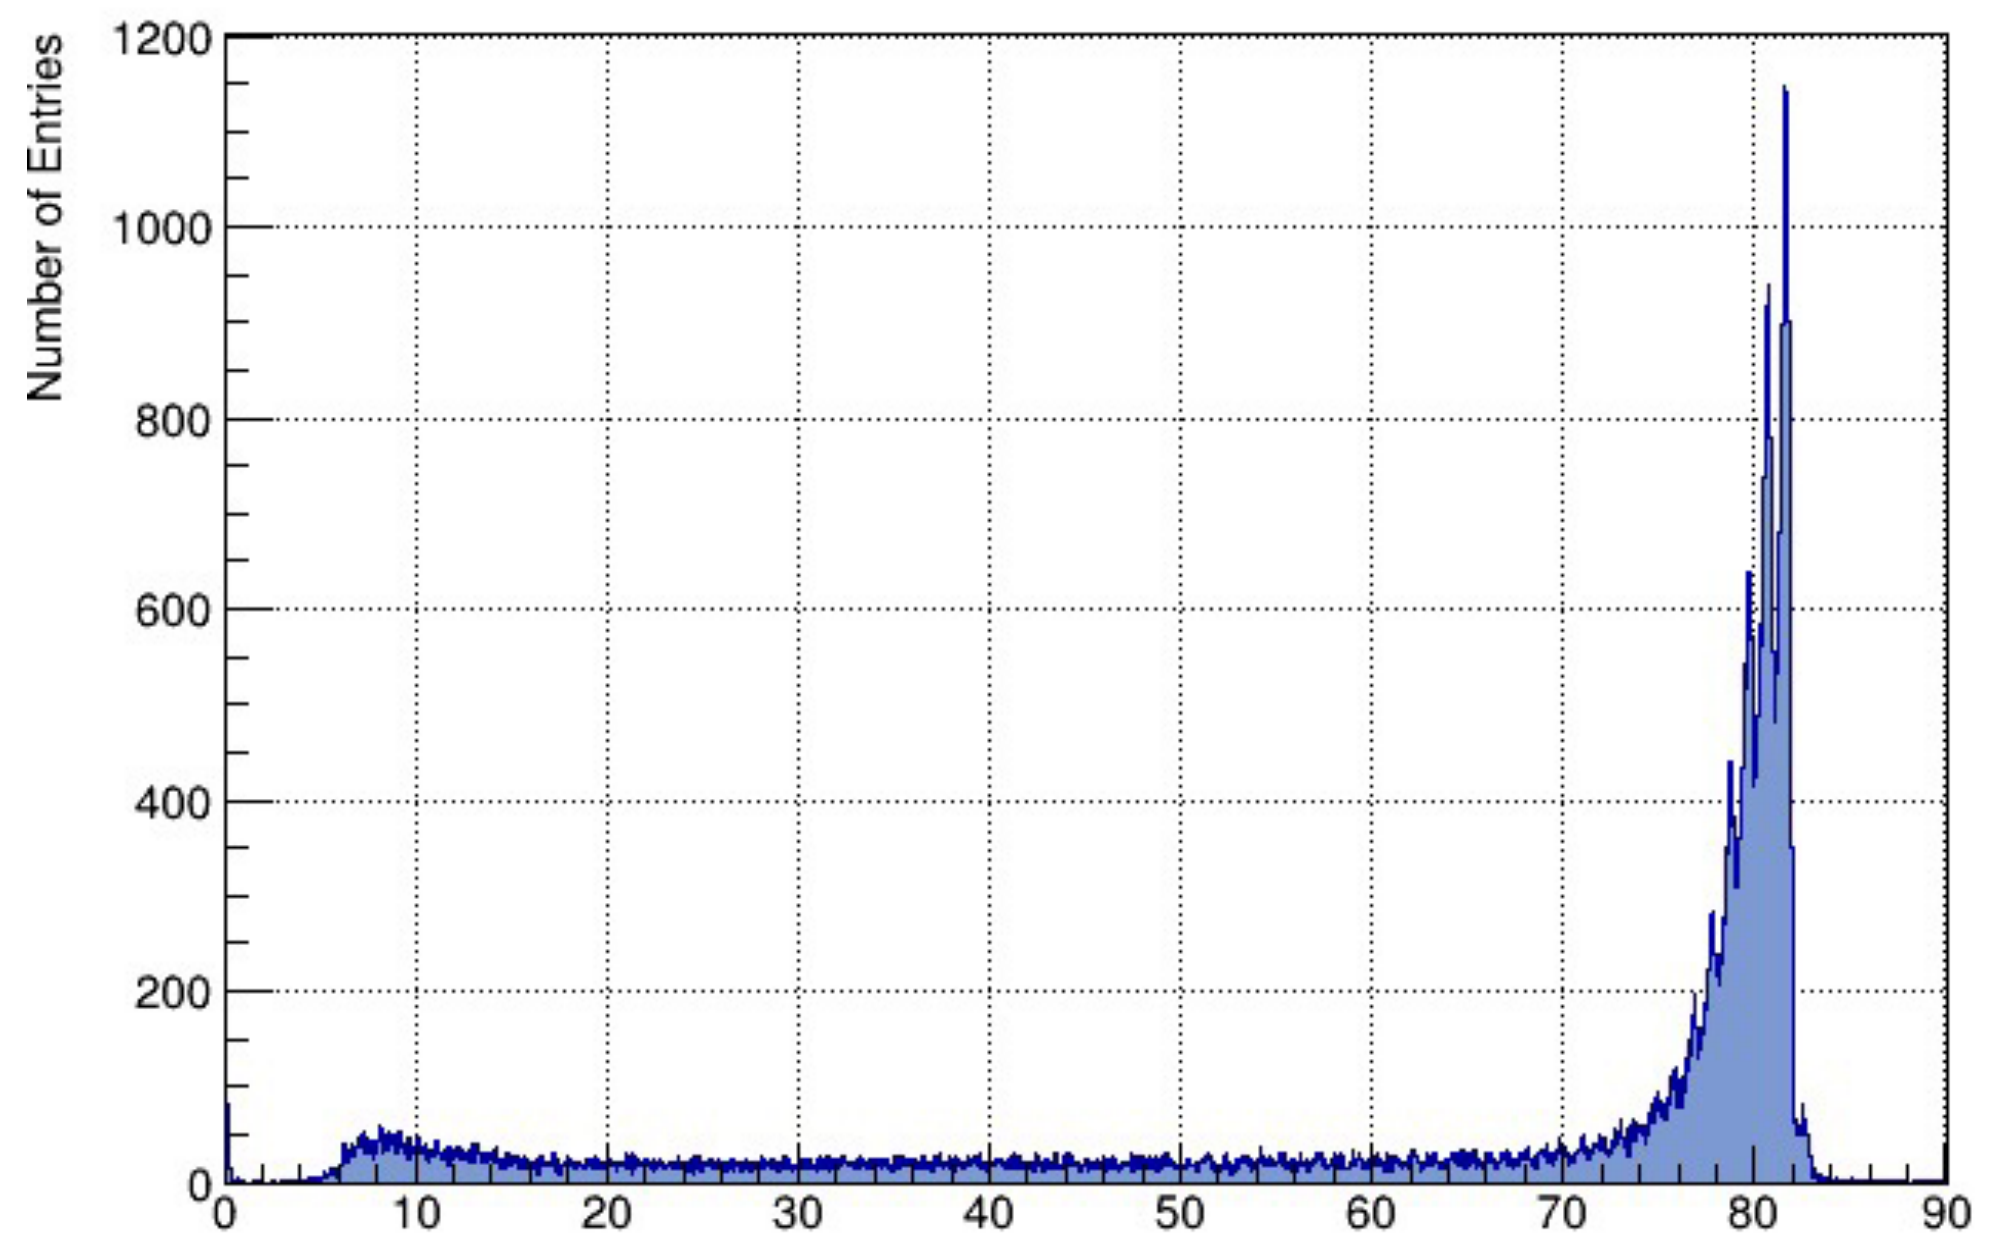

ProjectionX of biny=[5,34] [y=0.13..1.13]

hZ

hZ	
Entries	99388
Mean	37.35
Std Dev	22.31