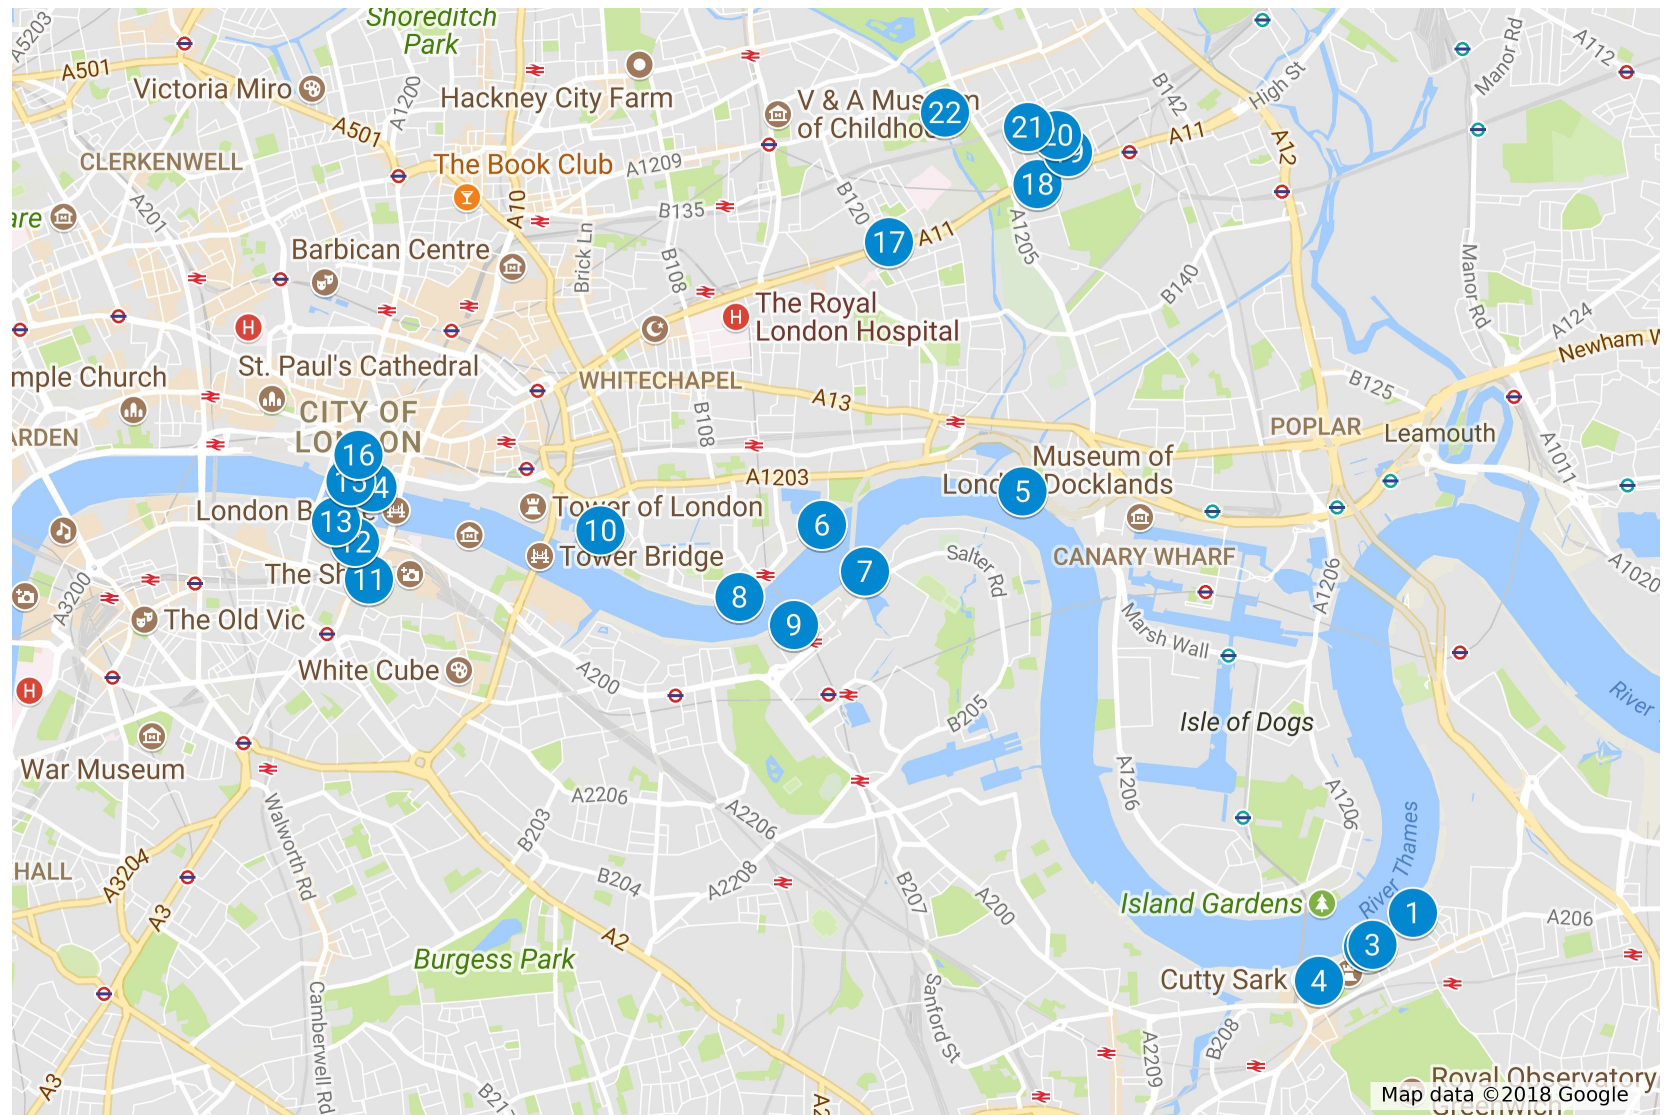

QMUL Pub List

Untitled layer

- 1 Cutty Sark
- 2 Trafalgar Tavern
- 3 Yacht
- 4 The Old Brewery
- 5 The Grapes
- 6 Prospect Of Whitby
- 7 The Salt Quay
- 8 The Captain Kidd
- 9 The Mayflower Pub
- 10 The Dickens Inn
- 11 The George
- 12 The Rake
- 13 Anchor Bankside
- 14 The Oyster Shed
- 15 The Banker
- 16 Pelt Trader
- 17 The Half Moon
- 18 Rusty Bike Pub Mile End
- 19 Coborn
- 20 The Morgan Arms
- 21 The Lord Tredegar
- 22 The Palm Tree

Selection of nice Pubs in East London