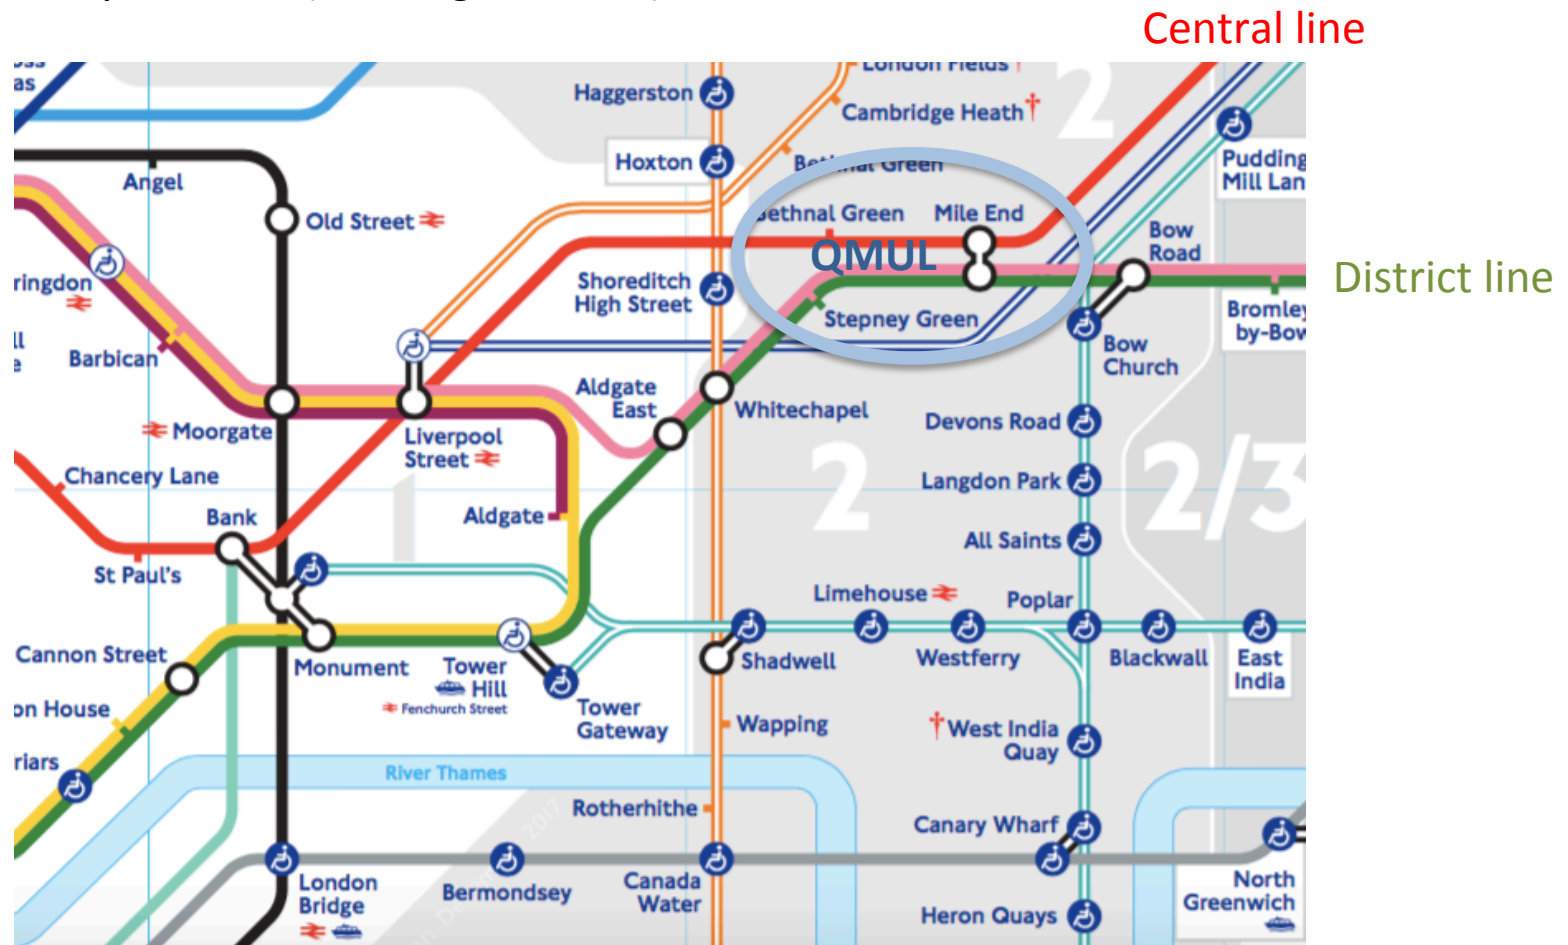

Welcome to the Workshop

Directions

London Transport

Zones: 1 & 2

Payment: **Contact-less credit/debit cards**

Paper tickets 1 journey/day/week (vending machine)

Oyster card (vending machine)

Workshop

Public indico page: <https://indico.cern.ch/event/716301/>
Contains detailed information.
Visible from the outside.

Internal page: <https://indico.cern.ch/event/752280/>
Contains just the internal agenda.
Internal ATLAS talks to be uploaded here.