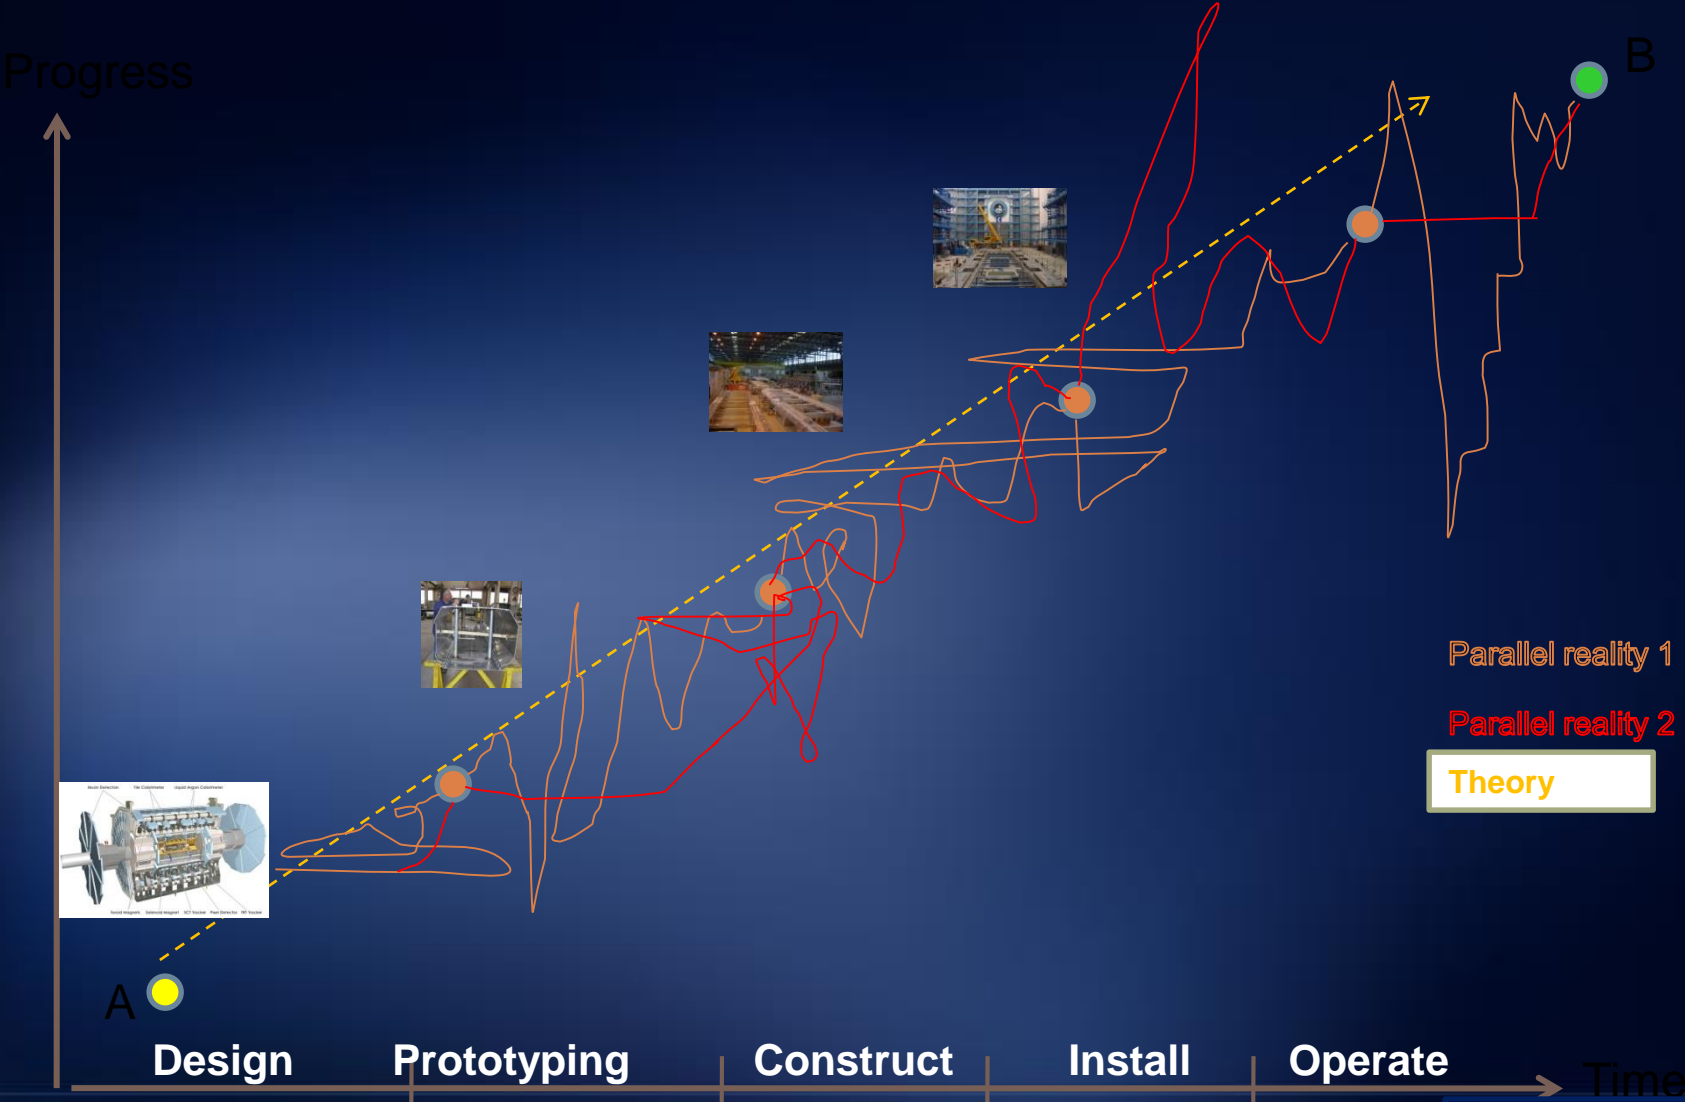

Parallel Worlds: Connecting the Micro and Macro

About CERN, Physics, and Innovation

Innovation for Change, March 14, 2018

Markus Nordberg (CERN)

How does CERN Connect?

Size of things

How does CERN Measure?

Where do we start?

DS
CATIA Done by www.cadcam.ge

Implementing Strategy is Not Linear

Absorbing vs. Reducing Uncertainty

Seeing the Micro needs the Macro (scopes)

CERN was founded 1954: 12 European States Today: 22 Member States