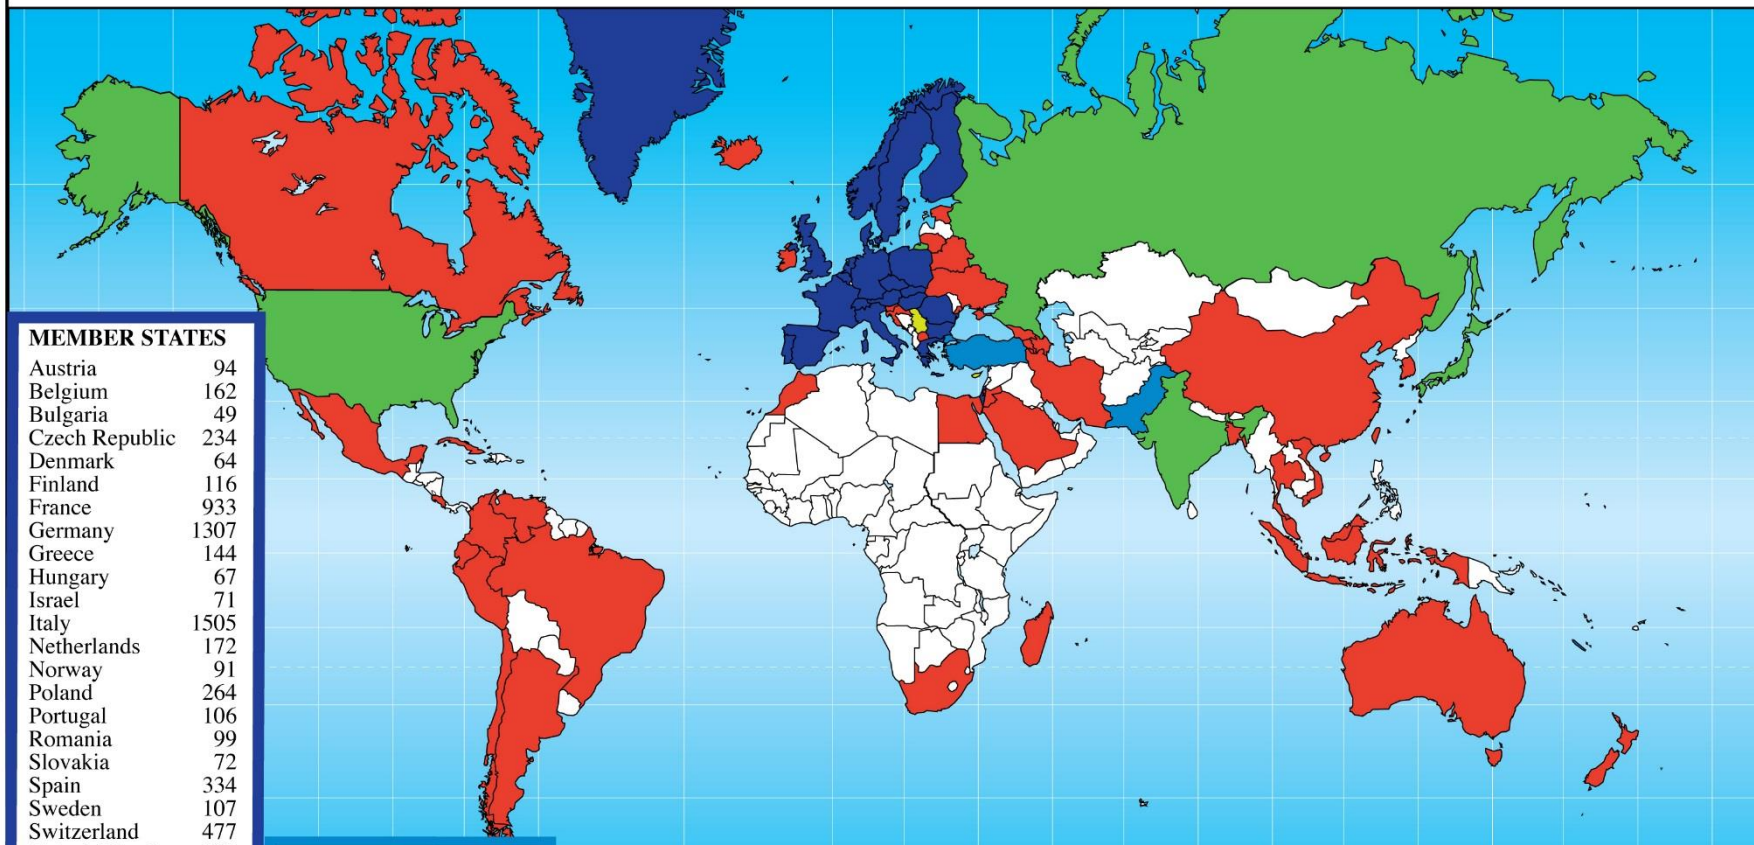

- ~ 2300 staff
- ~ 730 other paid personnel
- ~ 13 000 users
- Budget (2018) ~1000 MCHF

- **22 Member States:** Austria, Belgium, Bulgaria, the Czech Republic, Denmark, Finland, France, Germany, Greece, Hungary, Israel, Italy, Netherlands, Norway, Poland, Portugal, Romania, Slovakia, Spain, Sweden, Switzerland and the United Kingdom.
- **2 Candidate for Accession to Membership of CERN:** Cyprus, Serbia
- **8 Observers to Council:** India, Japan, the Russian Federation, the United States of America, Turkey, the European Commission and Unesco

A Global Reach

Distribution of All CERN Users by Location of Institute on 12 January 2016

MEMBER STATES

Austria	94
Belgium	162
Bulgaria	49
Czech Republic	234
Denmark	64
Finland	116
France	933
Germany	1307
Greece	144
Hungary	67
Israel	71
Italy	1505
Netherlands	172
Norway	91
Poland	264
Portugal	106
Romania	99
Slovakia	72
Spain	334
Sweden	107
Switzerland	477
United Kingdom	910

7378

ASSOCIATE MEMBERS

Pakistan	36
Turkey	126

162

OBSERVERS

India	187
Japan	279
Russia	980
USA	1915

3361

STATES IN ACCESSION TO MEMBERSHIP

Cyprus	11
Serbia	37

48

OTHERS

Argentina	29	China	208	Iceland	2	Mexico	64	TFYROM	2
Armenia	18	Colombia	12	Indonesia	9	Morocco	7	Ukraine	30
Australia	40	Costa Rica	1	Iran	25	New Zealand	6	Venezuela	1
Azerbaijan	4	Croatia	25	Ireland	9	Peru	3	Viet Nam	1
Bangladesh	2	Cuba	3	Jordan	2	Saudi Arabia	1		
Belarus	26	Ecuador	2	Korea	145	Singapore	1		
Brazil	151	Egypt	26	Lithuania	15	Slovenia	20		
Canada	174	Estonia	17	Madagascar	3	South Africa	47		
Chile	15	Georgia	23	Malaysia	12	Taiwan	78		
		Hong Kong	22	Malta	5	Thailand	13		