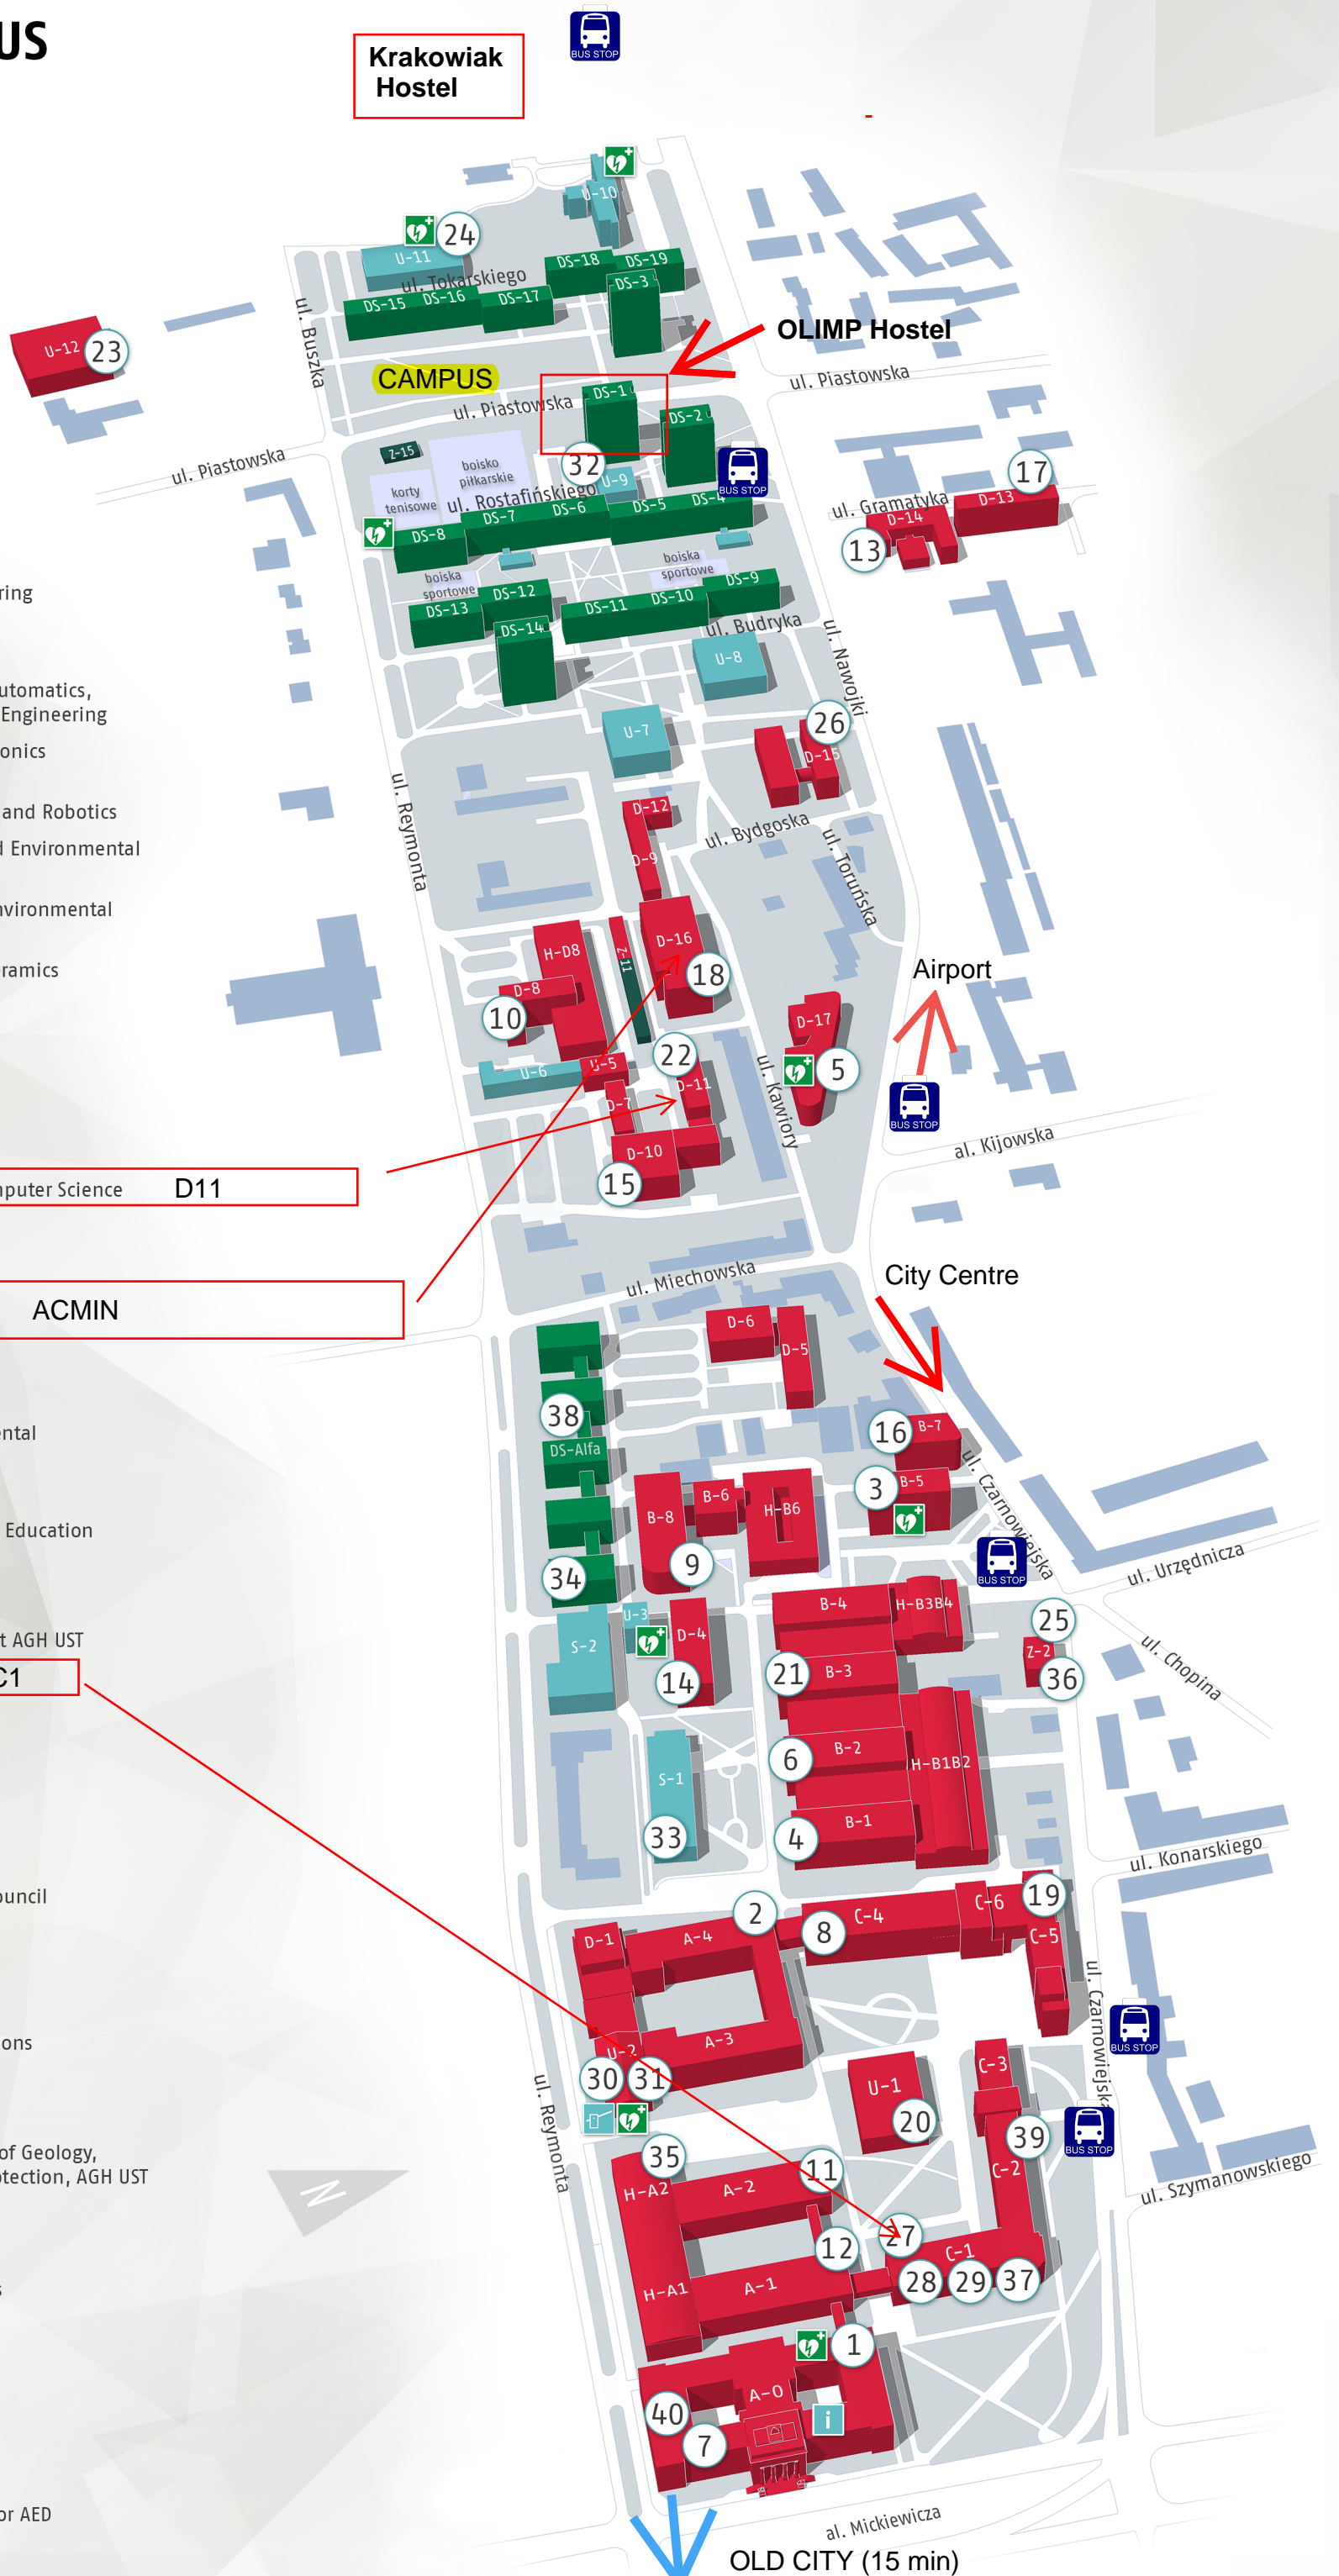

AGH UST CAMPUS

LEGEND

1. Rector's Office
2. Faculty of Mining and Geoengineering
3. Faculty of Metals Engineering and Industrial Computer Science
4. Faculty of Electrical Engineering, Automatics, Computer Science and Biomedical Engineering
5. Faculty of Computer Science, Electronics and Telecommunications
6. Faculty of Mechanical Engineering and Robotics
7. Faculty of Geology, Geophysics and Environmental Protection
8. Faculty of Mining Surveying and Environmental Engineering
9. Faculty of Materials Science and Ceramics
10. Faculty of Foundry Engineering
11. Faculty of Non-Ferrous Metals
12. Faculty of Drilling, Oil and Gas
13. Faculty of Management
14. Faculty of Energy and Fuels
15. Faculty of Physics and Applied Computer Science **D11**
16. Faculty of Applied Mathematics
17. Faculty of Humanities
18. Academic Centre for Materials and Nanotechnology AGH UST **ACMIN**
19. Centre of Energy AGH UST
20. Main Library
21. Walery Goetel School of Environmental Protection and Engineering
22. Department of Foreign Languages
23. Department of Sports and Physical Education
24. AGH UST Swimming Pool
25. Centre of e-Learning AGH UST
26. Academic Computer Centre Cyfronet AGH UST
27. University Computer Centre **C1**
28. Department for Education
29. Centre for International Students
30. Didactics Centre AGH UST
31. Candidates Application Centre
32. AGH UST Campus
33. University Students Government Council
34. AGH UST Career Centre
35. Centre for Transfer of Technologies
36. Academic Business Incubator
37. Department of International Relations
38. AGH UST Disability Support Office
39. Museum of AGH UST
40. Geological Museum of the Faculty of Geology, Geophysics and Environmental Protection, AGH UST

FUNCTIONS OF BUILDINGS:

- research and teaching facilities
- AGH UST Campus buildings
- service facilities

- Information point
- Main gate AGH UST
- Automated External Defibrillator AED

OLD CITY (15 min)