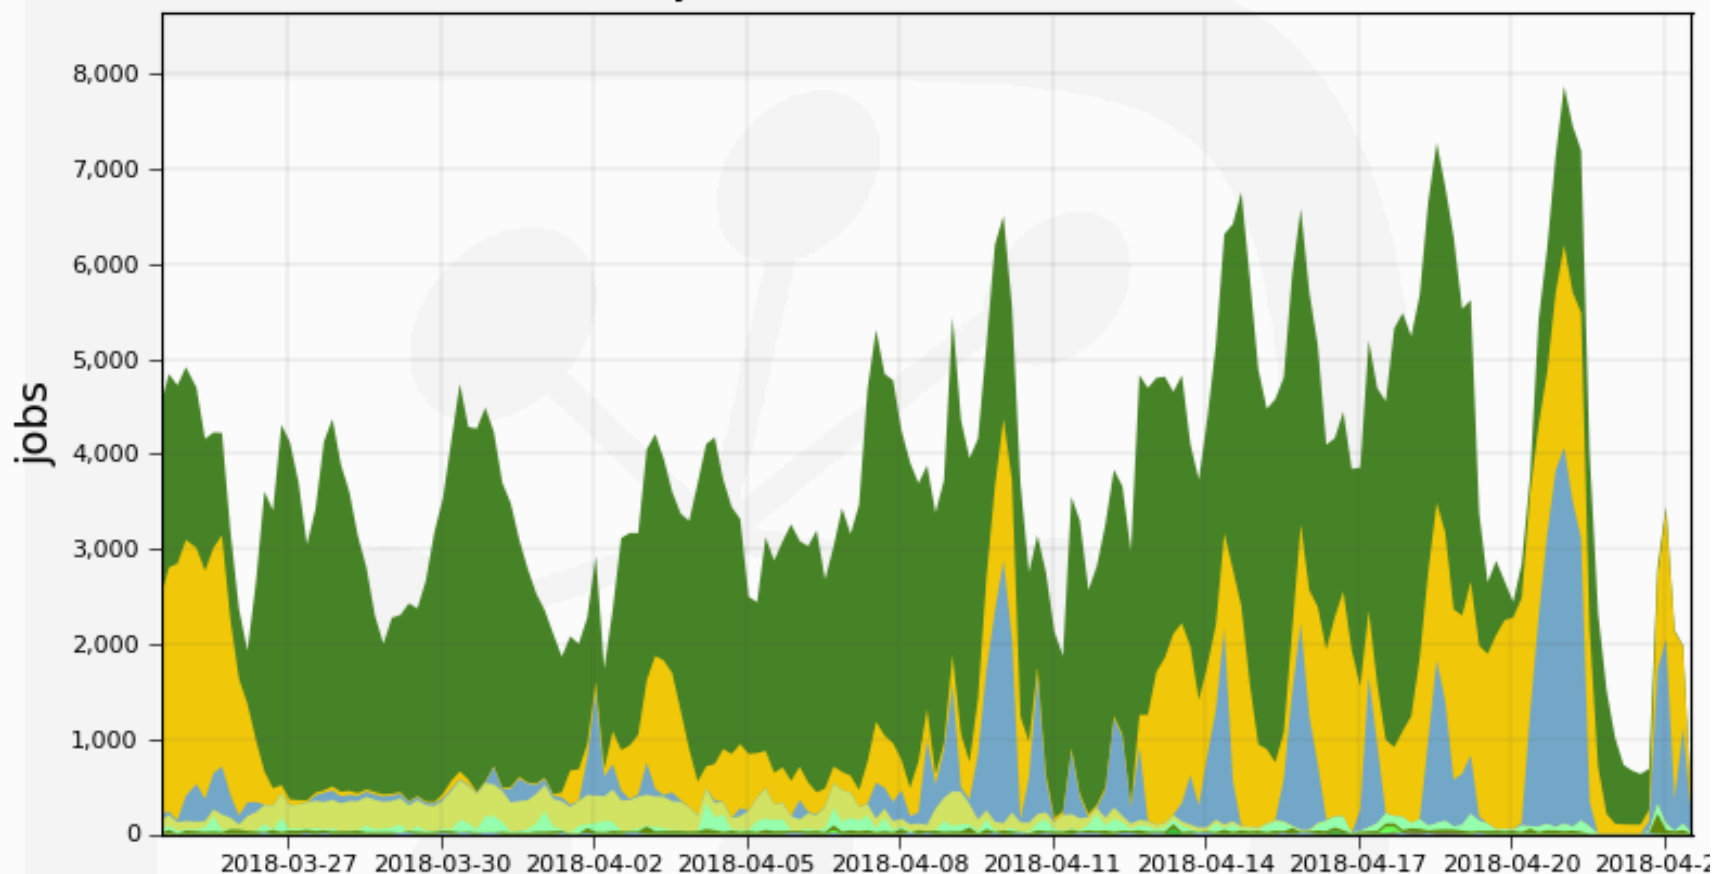

Jobs finished "DONE"

Running jobs by Site
30 Days from 2018-03-24 to 2018-04-23

Max: 7,547, Min: 208, Average: 3,199, Current: 208

LCG.UKI-LT2-IC-HEP.uk	24.7%	LCG.UKI-NORTHGRID-LIV-HEP.uk	1.8%
LCG.RAL-LCG2.uk	18.8%	LCG.UKI-LT2-QMUL.uk	1.6%
LCG.UKI-SCOTGRID-DURHAM.uk	14.4%	LCG.INFN-T1.it	1.2%
LCG.UKI-SOUTHGRID-OX-HEP.uk	11.7%	LCG.UKI-NORTHGRID-MAN-HEP.uk	0.9%
LCG.CERN-NA62.ch	8.8%	VAC.UKI-NORTHGRID-LIV-HEP.uk	0.3%
LCG.UKI-LT2-RHUL.uk	5.2%	LCG.UKI-NORTHGRID-LANCS-HEP.uk	0.3%
LCG.UKI-SCOTGRID-GLASGOW.uk	3.8%	VAC.UKI-NORTHGRID-MAN-HEP.uk	0.2%
LCG.UKI-SOUTHGRID-RALPP.uk	2.9%	VAC.UKI-SOUTHGRID-CAM-HEP.uk	0.2%
LCG.UKI-NORTHGRID-SHEF-HEP.uk	2.5%	...	plus 14 more

Generated on 2018-04-23 13:59:31 UTC

Jobs finished "FAILED"

Running jobs by Site
30 Days from 2018-03-24 to 2018-04-23

Max: 3,402, Min: 1.22, Average: 630, Current: 1.22

LCG.UKI-SCOTGRID-DURHAM.uk	34.5%	LCG.UKI-NORTHGRID-LIV-HEP.uk	1.1%
LCG.UKI-LT2-IC-HEP.uk	14.7%	LCG.UKI-SCOTGRID-GLASGOW.uk	1.1%
LCG.RAL-LCG2.uk	13.2%	VAC.UKI-NORTHGRID-MAN-HEP.uk	0.7%
LCG.UKI-LT2-RHUL.uk	11.4%	LCG.INFN-T1.it	0.6%
LCG.UKI-SOUTHGRID-OX-HEP.uk	6.7%	LCG.NCG-INGRID-PT.pt	0.6%
LCG.UKI-SOUTHGRID-RALPP.uk	5.8%	LCG.UKI-LT2-QMUL.uk	0.5%
LCG.CERN-NA62.ch	5.1%	LCG.UKI-NORTHGRID-LANCS-HEP.uk	0.4%
CLOUD.UKI-GridPP-Cloud-IC.uk	1.3%	LCG.UKI-SOUTHGRID-SUSX.uk	0.3%
LCG.UKI-NORTHGRID-SHEF-HEP.uk	1.2%	...	plus 13 more

Generated on 2018-04-23 14:00:44 UTC

Running jobs by UserGroup 30 Days from 2018-03-24 to 2018-04-23

Max: 7,871, Min: 232, Average: 3,830, Current: 232

pheno_user	62.8%	vo.moedal.org_user	0.0%	comet.j-parc.jp_user	0.0%
na62.vo.gridpp.ac.uk_user	21.0%	t2k.org_production	0.0%	t2k.org_user	0.0%
lz_production	10.4%	skatelescope.eu_user	0.0%	hyperk.org_user	0.0%
snoplus.snolab.ca_production	3.6%	lz_user	0.0%	vo.northgrid.ac.uk_user	0.0%
mice_user	1.4%	snoplus.snolab.ca_user	0.0%		
gridpp_user	0.7%	lsst_user	0.0%		