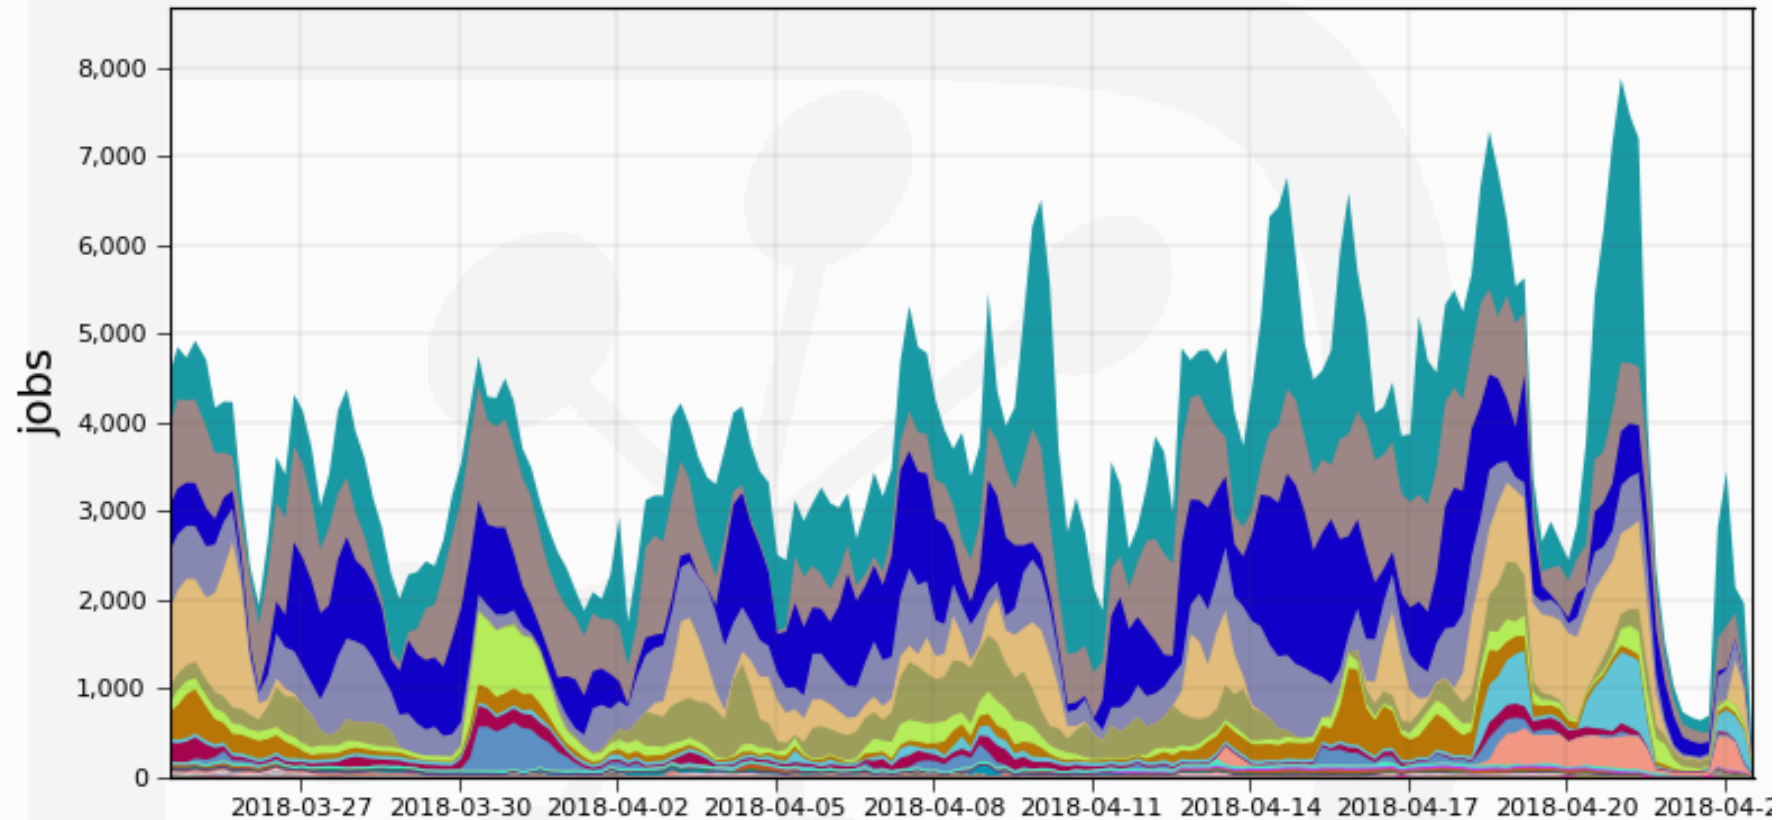

Running jobs by Site

30 Days from 2018-03-24 to 2018-04-23

Max: 7,871, Min: 194, Average: 3,829, Current: 194

LCG.UKI-LT2-IC-HEP.uk	23.1%	LCG.UKI-NORTHGRID-LIV-HEP.uk	1.7%
LCG.RAL-LCG2.uk	17.9%	LCG.UKI-LT2-QMUL.uk	1.4%
LCG.UKI-SCOTGRID-DURHAM.uk	17.7%	LCG.INFN-T1.it	1.1%
LCG.UKI-SOUTHGRID-OX-HEP.uk	10.8%	LCG.UKI-NORTHGRID-MAN-HEP.uk	0.7%
LCG.CERN-NA62.ch	8.2%	VAC.UKI-NORTHGRID-MAN-HEP.uk	0.3%
LCG.UKI-LT2-RHUL.uk	6.2%	VAC.UKI-NORTHGRID-LIV-HEP.uk	0.3%
LCG.UKI-SOUTHGRID-RALPP.uk	3.4%	LCG.UKI-NORTHGRID-LANCS-HEP.uk	0.3%
LCG.UKI-SCOTGRID-GLASGOW.uk	3.4%	CLOUD.UKI-GridPP-Cloud-IC.uk	0.3%
LCG.UKI-NORTHGRID-SHEF-HEP.uk	2.3%	... plus 15 more	

Jobs finished "DONE"

Running jobs by Site
30 Days from 2018-03-24 to 2018-04-23

Max: 7,547, Min: 208, Average: 3,199, Current: 208

LCG.UKI-LT2-IC-HEP.uk	24.7%	LCG.UKI-NORTHGRID-LIV-HEP.uk	1.8%
LCG.RAL-LCG2.uk	18.8%	LCG.UKI-LT2-QMUL.uk	1.6%
LCG.UKI-SCOTGRID-DURHAM.uk	14.4%	LCG.INFN-T1.it	1.2%
LCG.UKI-SOUTHGRID-OX-HEP.uk	11.7%	LCG.UKI-NORTHGRID-MAN-HEP.uk	0.9%
LCG.CERN-NA62.ch	8.8%	VAC.UKI-NORTHGRID-LIV-HEP.uk	0.3%
LCG.UKI-LT2-RHUL.uk	5.2%	LCG.UKI-NORTHGRID-LANCS-HEP.uk	0.3%
LCG.UKI-SCOTGRID-GLASGOW.uk	3.8%	VAC.UKI-NORTHGRID-MAN-HEP.uk	0.2%
LCG.UKI-SOUTHGRID-RALPP.uk	2.9%	VAC.UKI-SOUTHGRID-CAM-HEP.uk	0.2%
LCG.UKI-NORTHGRID-SHEF-HEP.uk	2.5%	...	plus 14 more