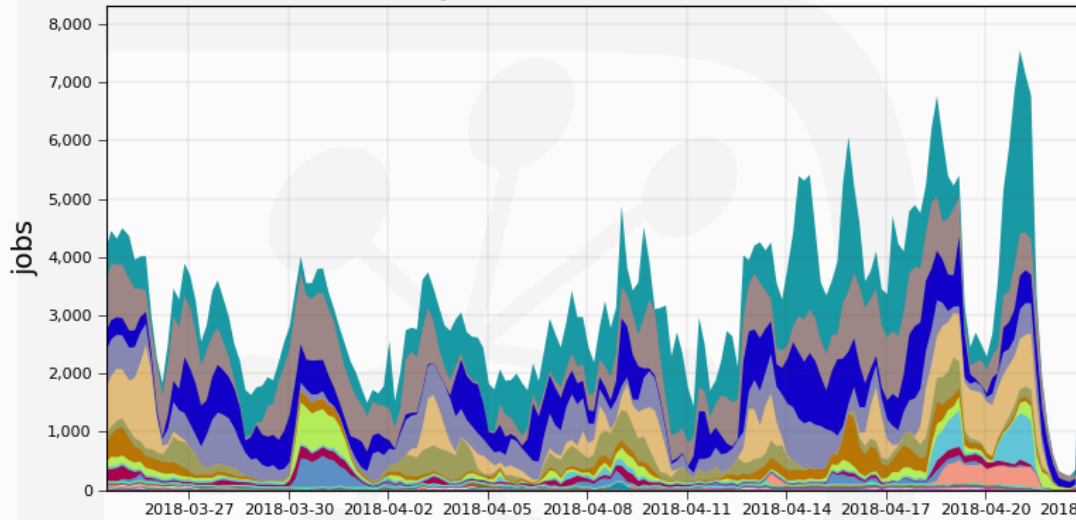

Running jobs by Site

30 Days from 2018-03-24 to 2018-04-23

Max: 7,871, Min: 194, Average: 3,829, Current: 194

LCG.UKI-LT2-IC-HEP.uk	23.1%	LCG.UKI-NORTHGRID-LIV-HEP.uk	1.7%
LCG.RAL-LCG2.uk	17.9%	LCG.UKI-LT2-QMUL.uk	1.4%
LCG.UKI-SCOTGRID-DURHAM.uk	17.7%	LCG.INFN-T1.it	1.1%
LCG.UKI-SOUTHGRID-OX-HEP.uk	10.8%	LCG.UKI-NORTHGRID-MAN-HEP.uk	0.7%
LCG.CERN-NA62.ch	8.2%	VAC.UKI-NORTHGRID-MAN-HEP.uk	0.3%
LCG.UKI-LT2-RHUL.uk	6.2%	VAC.UKI-NORTHGRID-LIV-HEP.uk	0.3%
LCG.UKI-SOUTHGRID-RALPP.uk	3.4%	LCG.UKI-NORTHGRID-LANCS-HEP.uk	0.3%
LCG.UKI-SCOTGRID-GLASGOW.uk	3.4%	CLOUD.UKI-GridPP-Cloud-IC.uk	0.3%
LCG.UKI-NORTHGRID-SHEF-HEP.uk	2.3%	... plus 15 more	

Jobs finished "DONE"

Running jobs by Site
30 Days from 2018-03-24 to 2018-04-23

Max: 7,547, Min: 208, Average: 3,199, Current: 208

LCG.UKI-LT2-IC-HEP.uk	24.7%	LCG.UKI-NORTHGRID-LIV-HEP.uk	1.8%
LCG.RAL-LCG2.uk	18.8%	LCG.UKI-LT2-QMUL.uk	1.6%
LCG.UKI-SCOTGRID-DURHAM.uk	14.4%	LCG.INFN-T1.it	1.2%
LCG.UKI-SOUTHGRID-OX-HEP.uk	11.7%	LCG.UKI-NORTHGRID-MAN-HEP.uk	0.9%
LCG.CERN-NA62.ch	8.8%	VAC.UKI-NORTHGRID-LIV-HEP.uk	0.3%
LCG.UKI-LT2-RHUL.uk	5.2%	LCG.UKI-NORTHGRID-LANCS-HEP.uk	0.3%
LCG.UKI-SCOTGRID-GLASGOW.uk	3.8%	VAC.UKI-NORTHGRID-MAN-HEP.uk	0.2%
LCG.UKI-SOUTHGRID-RALPP.uk	2.9%	VAC.UKI-SOUTHGRID-CAM-HEP.uk	0.2%
LCG.UKI-NORTHGRID-SHEF-HEP.uk	2.5%	...	plus 14 more