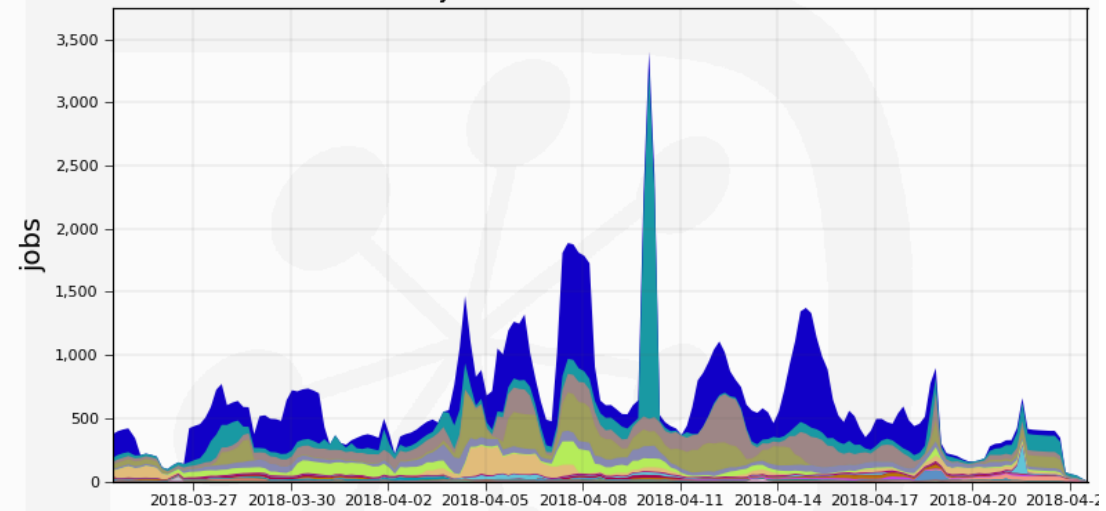

Jobs finished "DONE"

Running jobs by Site
30 Days from 2018-03-24 to 2018-04-23

Max: 7,547, Min: 208, Average: 3,199, Current: 208

LCG.UKI-LT2-IC-HEP.uk	24.7%	LCG.UKI-NORTHGRID-LIV-HEP.uk	1.8%
LCG.RAL-LCG2.uk	18.8%	LCG.UKI-LT2-QMUL.uk	1.6%
LCG.UKI-SCOTGRID-DURHAM.uk	14.4%	LCG.INFN-T1.it	1.2%
LCG.UKI-SOUTHGRID-OX-HEP.uk	11.7%	LCG.UKI-NORTHGRID-MAN-HEP.uk	0.9%
LCG.CERN-NA62.ch	8.8%	VAC.UKI-NORTHGRID-LIV-HEP.uk	0.3%
LCG.UKI-LT2-RHUL.uk	5.2%	LCG.UKI-NORTHGRID-LANCS-HEP.uk	0.3%
LCG.UKI-SCOTGRID-GLASGOW.uk	3.8%	VAC.UKI-NORTHGRID-MAN-HEP.uk	0.2%
LCG.UKI-SOUTHGRID-RALPP.uk	2.9%	VAC.UKI-SOUTHGRID-CAM-HEP.uk	0.2%
LCG.UKI-NORTHGRID-SHEF-HEP.uk	2.5%	...	plus 14 more

Generated on 2018-04-23 13:59:31 UTC

Jobs finished "FAILED"

Running jobs by Site
30 Days from 2018-03-24 to 2018-04-23

Max: 3,402, Min: 1.22, Average: 630, Current: 1.22

LCG.UKI-SCOTGRID-DURHAM.uk	34.5%	LCG.UKI-NORTHGRID-LIV-HEP.uk	1.1%
LCG.UKI-LT2-IC-HEP.uk	14.7%	LCG.UKI-SCOTGRID-GLASGOW.uk	1.1%
LCG.RAL-LCG2.uk	13.2%	VAC.UKI-NORTHGRID-MAN-HEP.uk	0.7%
LCG.UKI-LT2-RHUL.uk	11.4%	LCG.INFN-T1.it	0.6%
LCG.UKI-SOUTHGRID-OX-HEP.uk	6.7%	LCG.NCG-INGRID-PT.pt	0.6%
LCG.UKI-SOUTHGRID-RALPP.uk	5.8%	LCG.UKI-LT2-QMUL.uk	0.5%
LCG.CERN-NA62.ch	5.1%	LCG.UKI-NORTHGRID-LANCS-HEP.uk	0.4%
CLOUD.UKI-GridPP-Cloud-IC.uk	1.3%	LCG.UKI-SOUTHGRID-SUSX.uk	0.3%
LCG.UKI-NORTHGRID-SHEF-HEP.uk	1.2%	...	plus 13 more