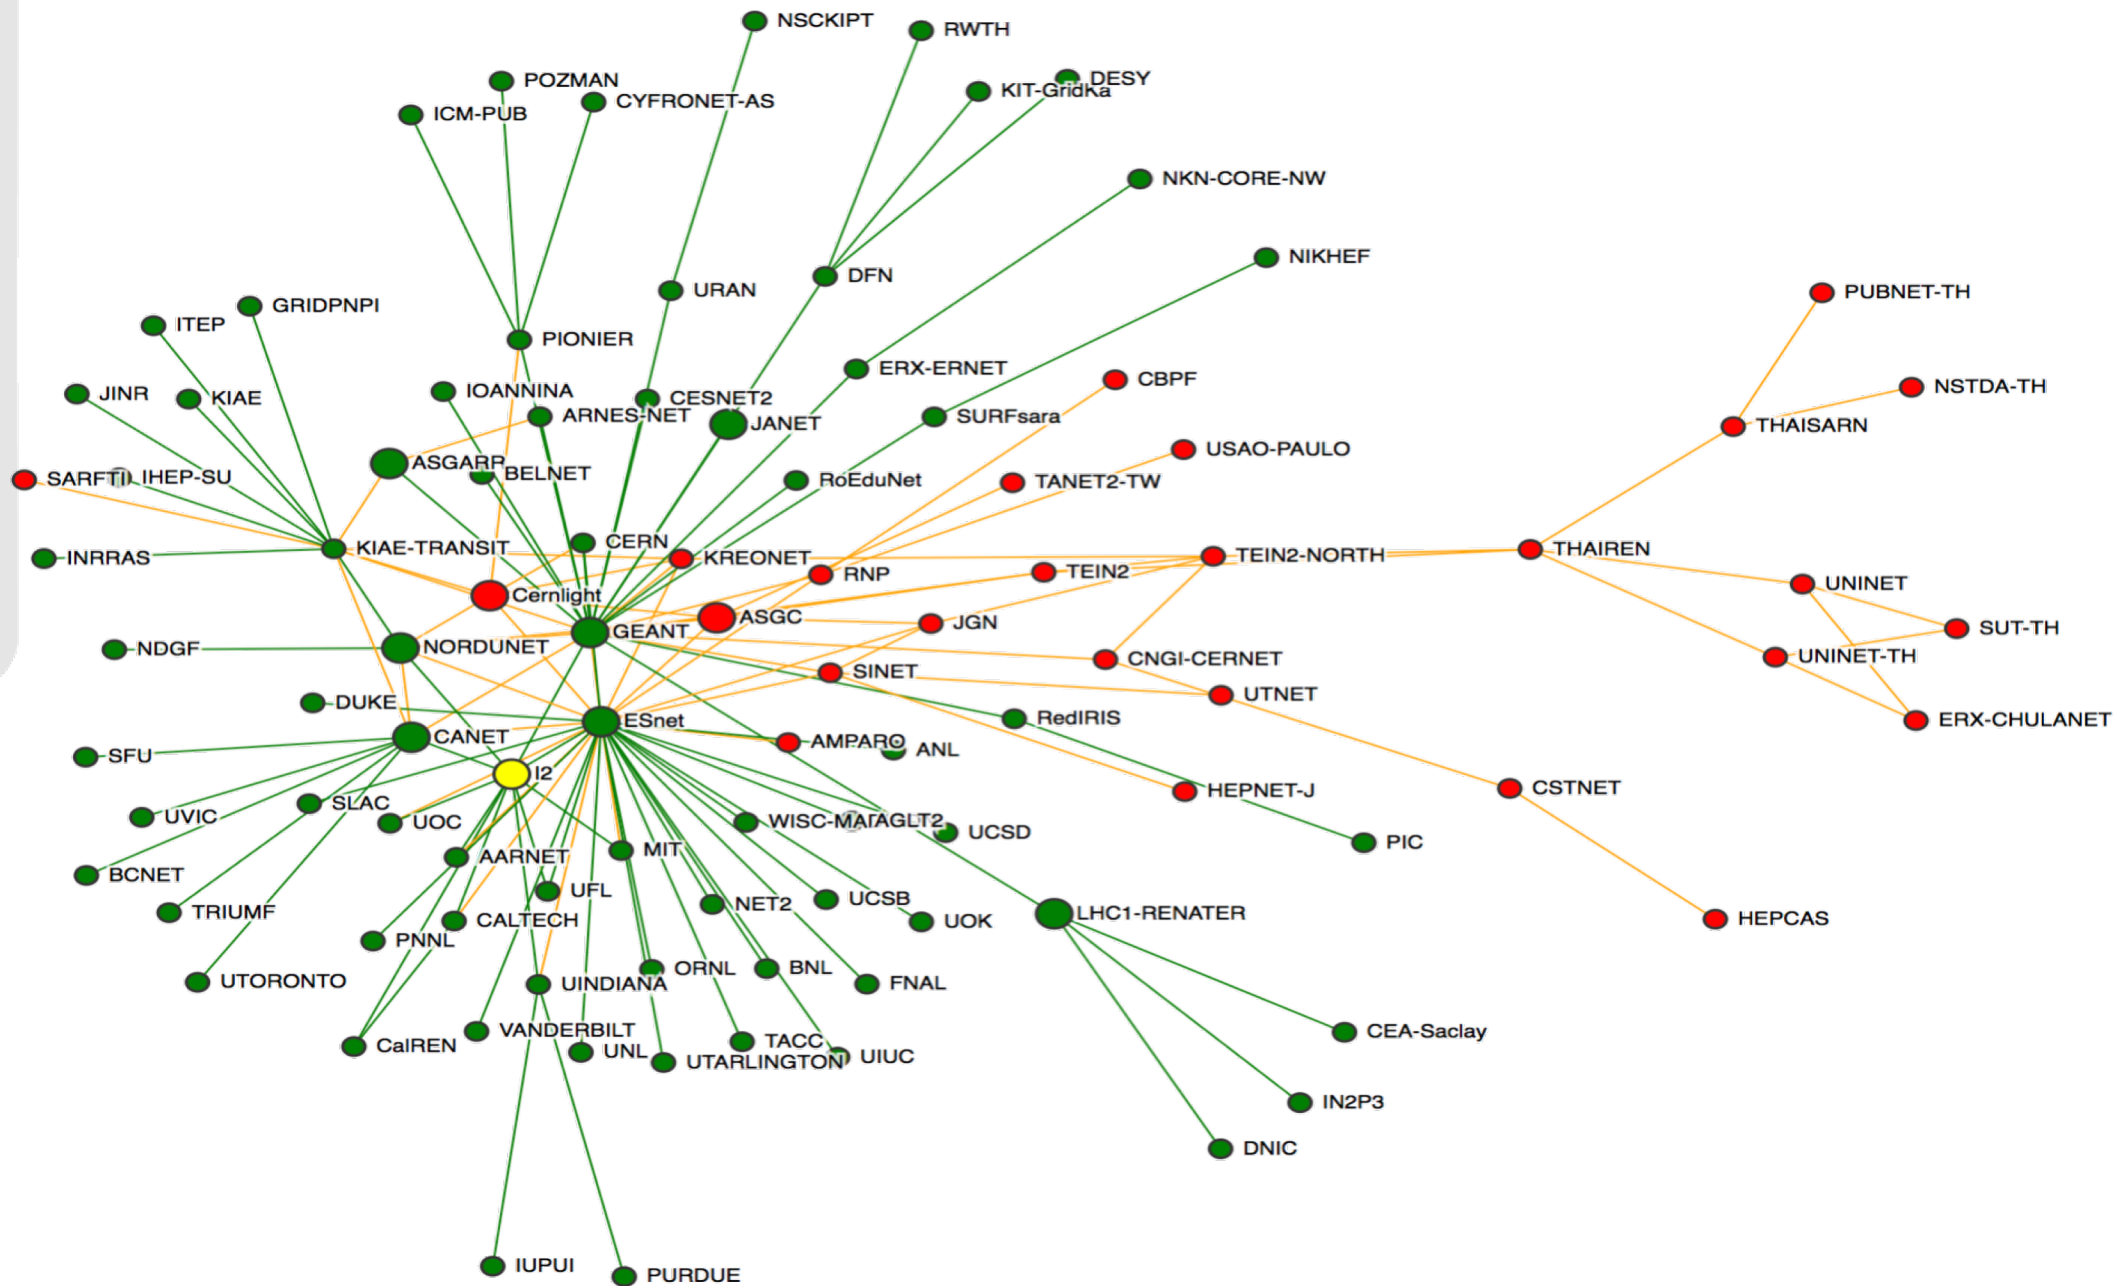

# NORDUnet LH Cone Routing tables dumps

Nordic infrastructure for Research & Education

Network	ASn	Number of Connected ASn	Total ASN 99 <sub>(no privates)</sub> Peering ASN
ASGC	24167	7	20965, 293, 17934, 2603, 24490, 7539, 20641
Canarie	6509	9	20965, 11537, 57484, 2603, 36391, 239, 271, 11105, 16462
Cernlight	20641	7	17579, 293, 57484, 2603, 8501, 24167, 513
Garr	137	10	20965, 57484, 64714, 2107, 65055, 64515, 65281, 64589, 64520, 64612
Geant	20965	26	680, 293, 11537, 2907, 8501, 24167, 12687, 137, 2852, 57484, 2107, 786, 2614, 23911, 2091, 24490, 6509, 766, 1916, 8581, 513, 1162, 2697, 17579, 2611, 2603
Janet	786	2	20965, (65501)
Internet2	11537	11	20965, 6356, 7575, 2603, 293, 160, 32361, 2153, 6509, 19782, 3
Nordunet	2603	8	20965, 293, 57484, 24167, 6509, 20641, 11537, 39590
Renater	2091	9	20965, 777, 789, 65073, 65109, 65298, 65115, 65105, 65078
Esnet	293	35	20965, 6356, 2907, 7575, 2603, 17934, 24167, 229, 3671, 18515, 6509, 59, 32093, 7896, 38, 131, 7212, 3152, 25776, 160, 1916, 3428, 32361, 683, 43, 513, 11537, 13371, 19782, 50, 17579, 111, 1251, 3, 26397

- Most prefixes are behind ASn, that Geant and Esnet have peering with with

Asn	Name	Descr
2907	SINET-AS	National Institute of Informatics
57484	KIAE-TRANSIT-AS	supercomputing division
17579	KREONET2-AS-KR	
24167	ASGCNet	Academia Sinica Grid Computing Center
23911	CNGI-BJIX-AS-AP	China Next Generation Internet Beijing IX
24490	TEIN2-SG-AP	TEIN2-SG-AP
1916	RNP	Rede Nacional de Ensino e Pesquisa