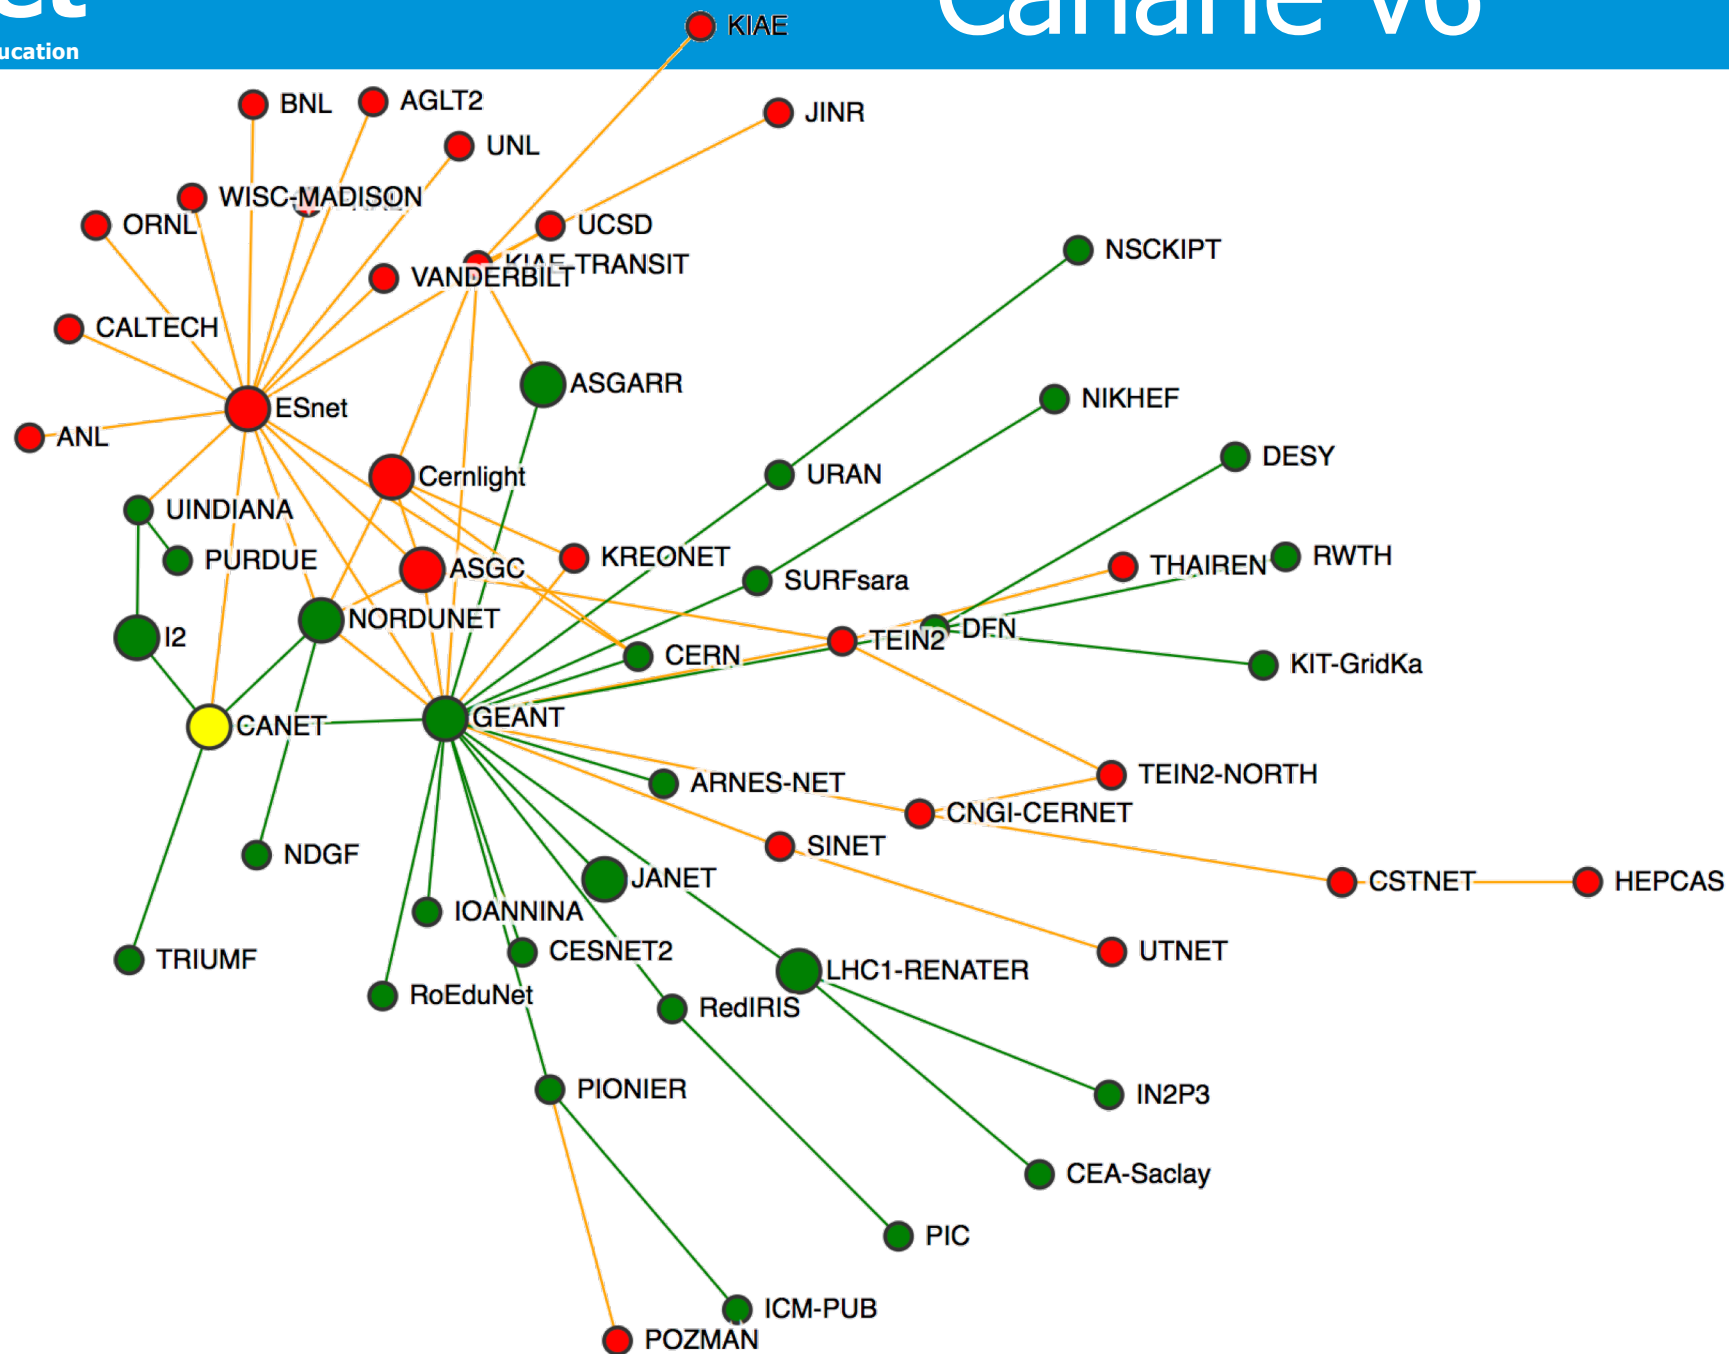

### AARNET

- via Internet2
- Esnet

### AMPARO

- via Esnet

Caltech, Pozman  
seen by Nordunet after September

45 prefixes not reachable

- Pionier
- Nordunet
- KIAE
- ASGC
- KREONET
- Cern
- ESnet

# NORDUnet Cernlight v6

Nordic infrastructure for Research & Education

- ~~Pionier~~
- Nordunet
- KIAIE
- ASGC
- KREONET
- Cern
- ~~ESnet~~

- No v6
  - Cernlight
  - KIAE
  - TEIN

- No AS / NSP has connectivity to the complete LHCone
  - Store and forward get you connectivity
- V6 connectivity have potential for improvment
- [http://stats.nordu.net/pt/lhcone\\_v6.html](http://stats.nordu.net/pt/lhcone_v6.html)
- [http://stats.nordu.net/pt/lhcone\\_v4.html](http://stats.nordu.net/pt/lhcone_v4.html)