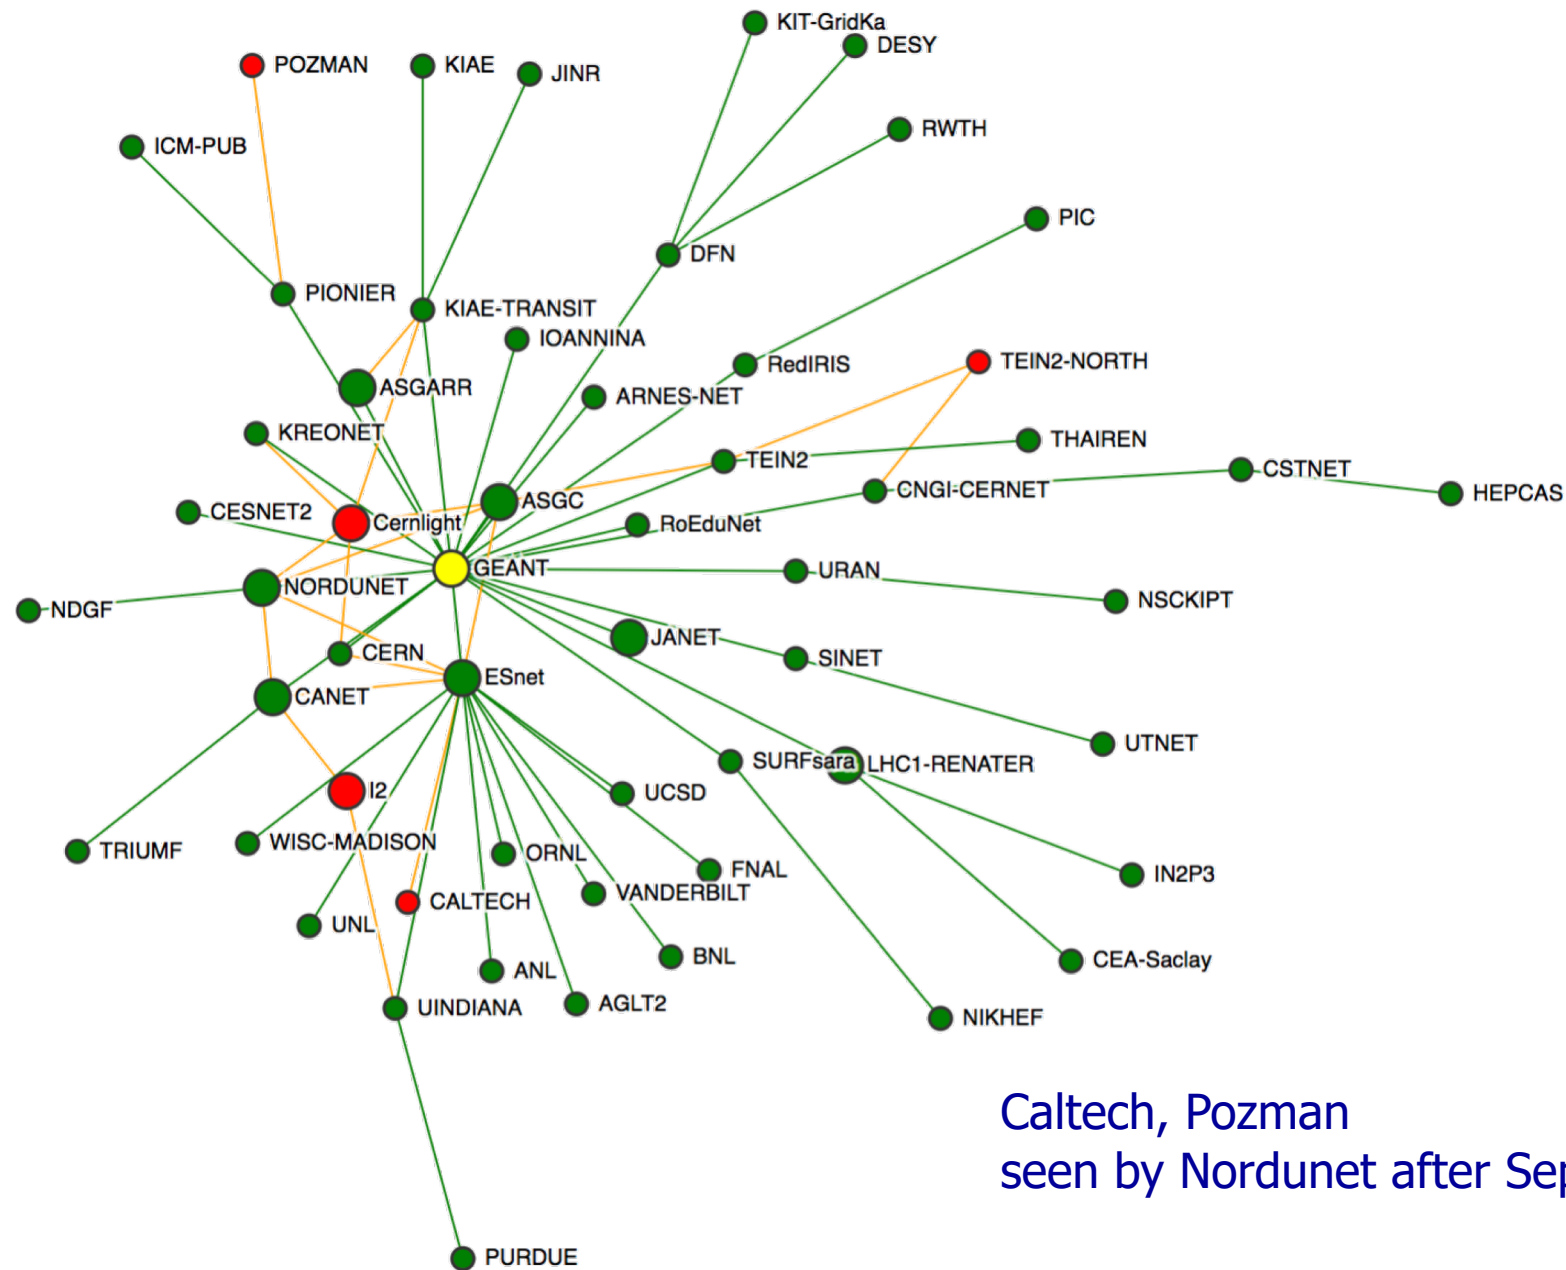

- Most prefixes are behind ASn, that Geant and Esnet have peering with with

Asn	Name	Descr
2907	SINET-AS	National Institute of Informatics
57484	KIAE-TRANSIT-AS	supercomputing division
17579	KREONET2-AS-KR	
24167	ASGCNet	Academia Sinica Grid Computing Center
23911	CNGI-BJIX-AS-AP	China Next Generation Internet Beijing IX
24490	TEIN2-SG-AP	TEIN2-SG-AP
1916	RNP	Rede Nacional de Ensino e Pesquisa

## Missing

### AARNET

- via Internet2
- Esnet

### AMPARO

- via Esnet

Caltech, Pozman  
seen by Nordunet after September

45 prefixes not reachable

- Pionier
- Nordunet
- KIAE
- ASGC
- KREONET
- Cern
- ESnet