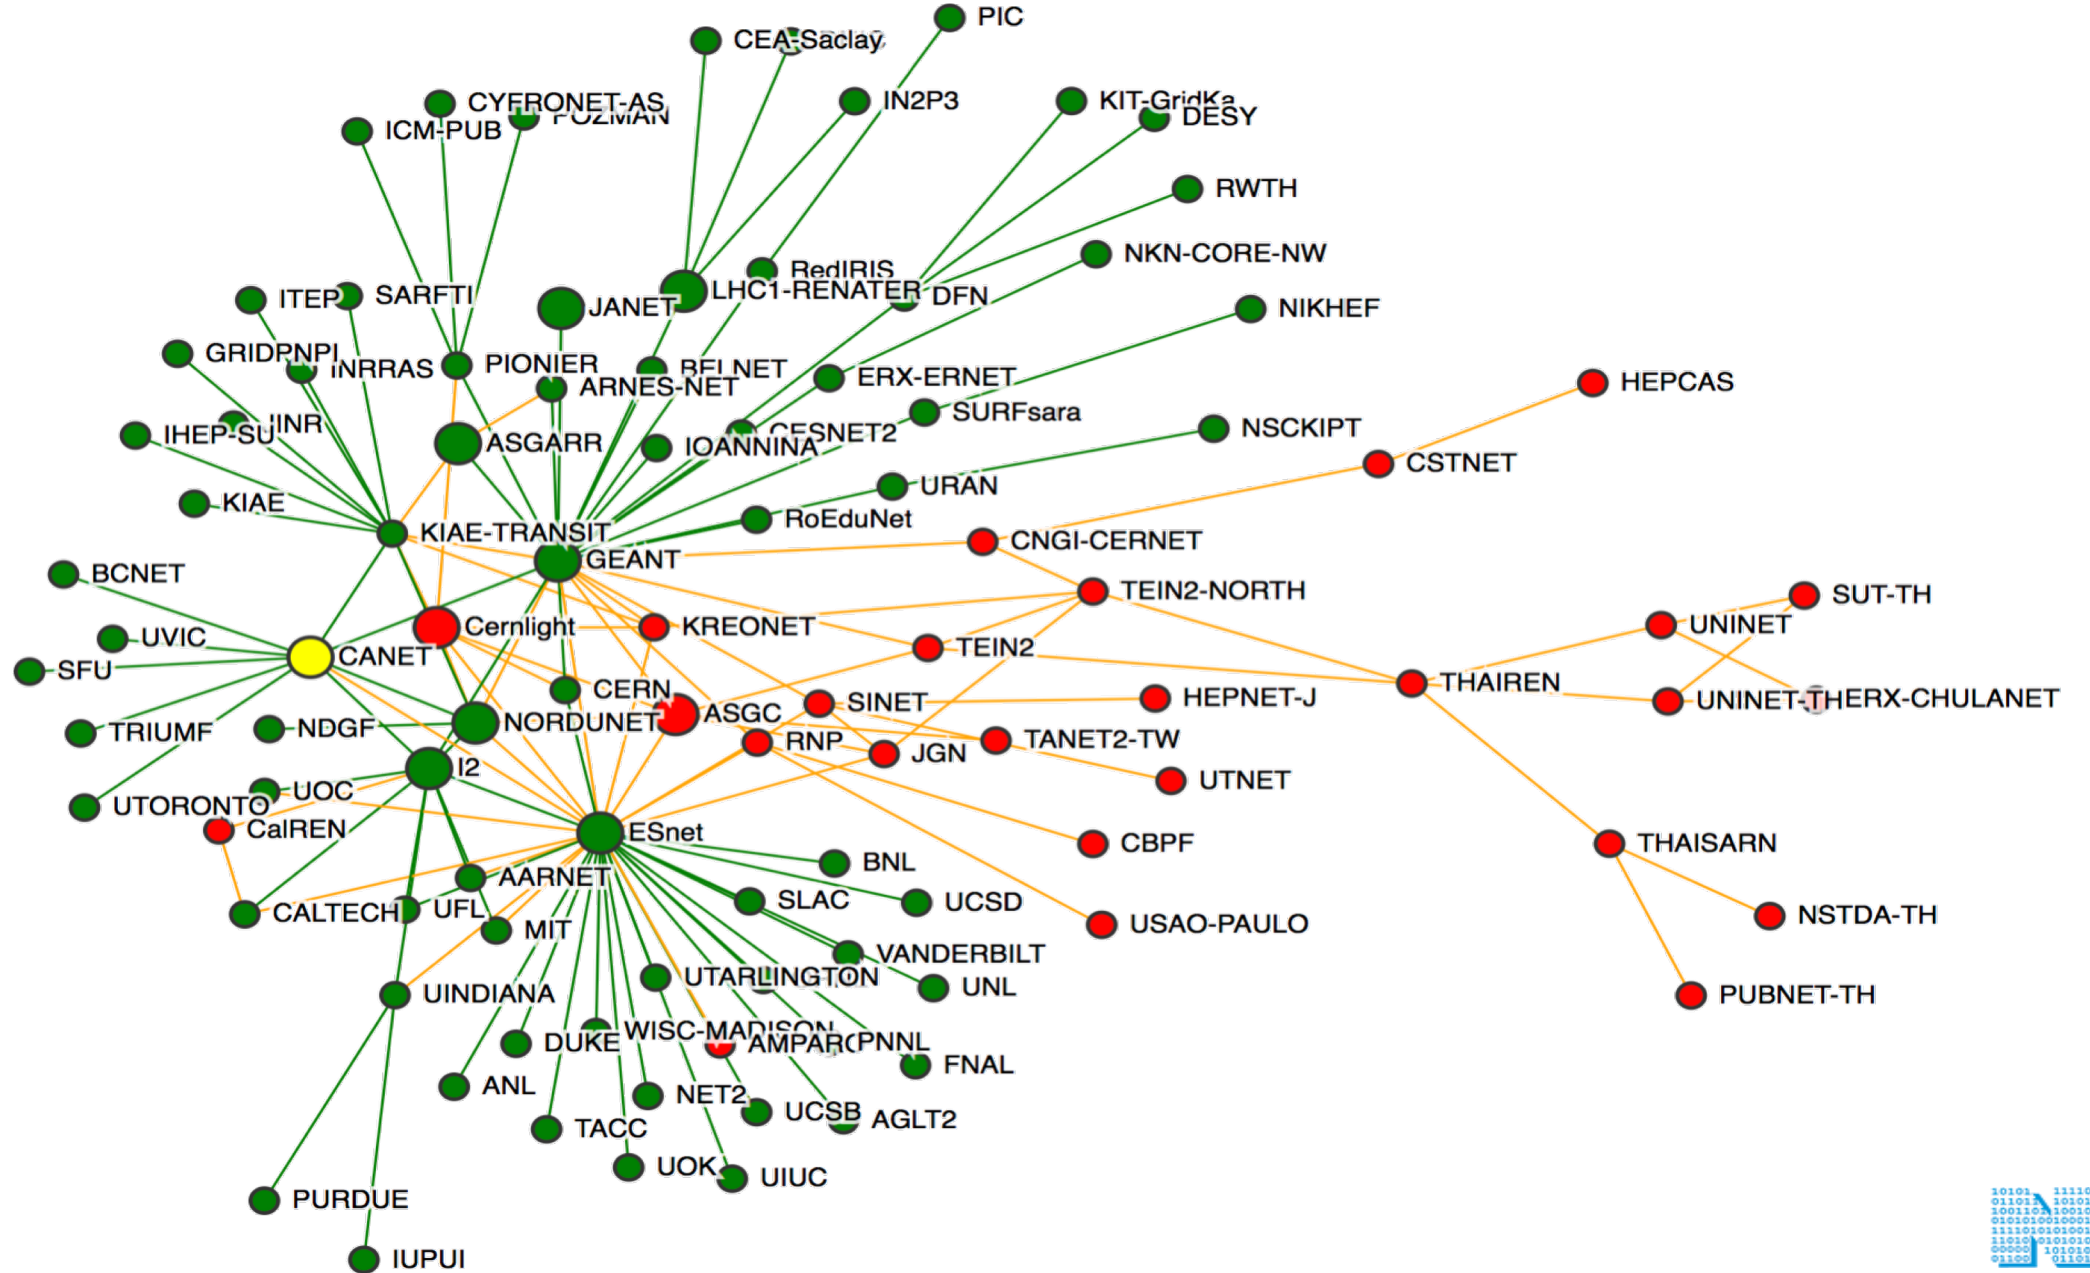

# NORDUnet LH Cone Routing tables dumps

Nordic infrastructure for Research & Education

Network	ASn	Number of Connected ASn	Total ASN 99 <sub>(no privates)</sub> Peering ASN
ASGC	24167	7	20965, 293, 17934, 2603, 24490, 7539, 20641
Canarie	6509	9	20965, 11537, 57484, 2603, 36391, 239, 271, 11105, 16462
Cernlight	20641	7	17579, 293, 57484, 2603, 8501, 24167, 513
Garr	137	10	20965, 57484, 64714, 2107, 65055, 64515, 65281, 64589, 64520, 64612
Geant	20965	26	680, 293, 11537, 2907, 8501, 24167, 12687, 137, 2852, 57484, 2107, 786, 2614, 23911, 2091, 24490, 6509, 766, 1916, 8581, 513, 1162, 2697, 17579, 2611, 2603
Janet	786	2	20965, (65501)
Internet2	11537	11	20965, 6356, 7575, 2603, 293, 160, 32361, 2153, 6509, 19782, 3
Nordunet	2603	8	20965, 293, 57484, 24167, 6509, 20641, 11537, 39590
Renater	2091	9	20965, 777, 789, 65073, 65109, 65298, 65115, 65105, 65078
Esnet	293	35	20965, 6356, 2907, 7575, 2603, 17934, 24167, 229, 3671, 18515, 6509, 59, 32093, 7896, 38, 131, 7212, 3152, 25776, 160, 1916, 3428, 32361, 683, 43, 513, 11537, 13371, 19782, 50, 17579, 111, 1251, 3, 26397

### AARNET

- via Internet2
- Esnet

### AMPARO

- via Esnet

Caltech, Pozman  
seen by Nordunet after September

45 prefixes not reachable

- Pionier
- Nordunet
- KIAE
- ASGC
- KREONET
- Cern
- ESnet

# NORDUnet Cernlight v6

Nordic infrastructure for Research & Education

- ~~Pionier~~
- Nordunet
- KIAIE
- ASGC
- KREONET
- Cern
- ~~ESnet~~

- No v6
  - Cernlight
  - KIAE
  - TEIN

- No AS / NSP has connectivity to the complete LHCone
  - Store and forward get you connectivity
- V6 connectivity have potential for improvment
- [http://stats.nordu.net/pt/lhcone\\_v6.html](http://stats.nordu.net/pt/lhcone_v6.html)
- [http://stats.nordu.net/pt/lhcone\\_v4.html](http://stats.nordu.net/pt/lhcone_v4.html)