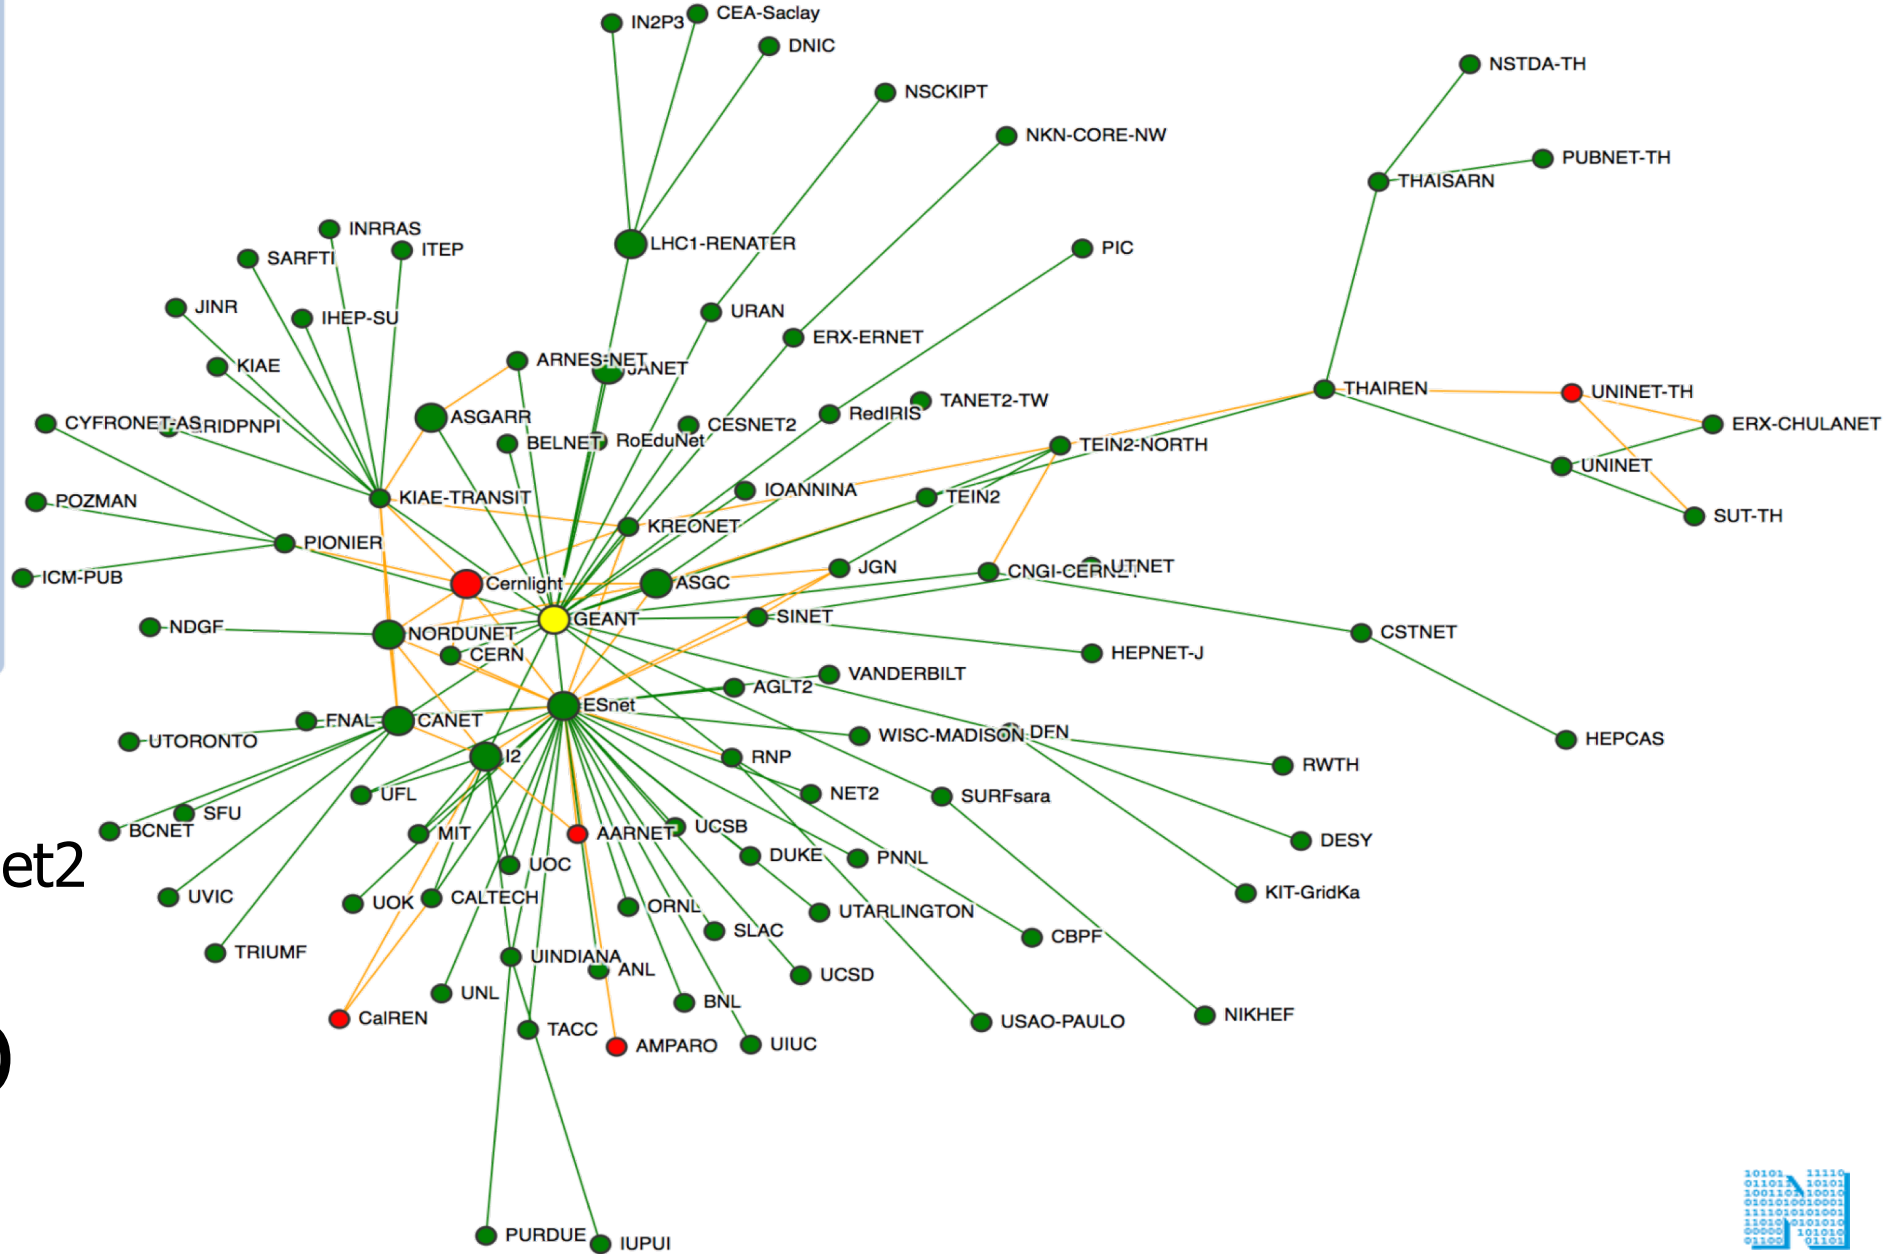

AS7575
AARNET
128.250.185.224/27
192.43.208.0/24
192.231.127.0/24

Missing

AARNET

- via Internet2
- Esnet

AMPARO

- via Esnet