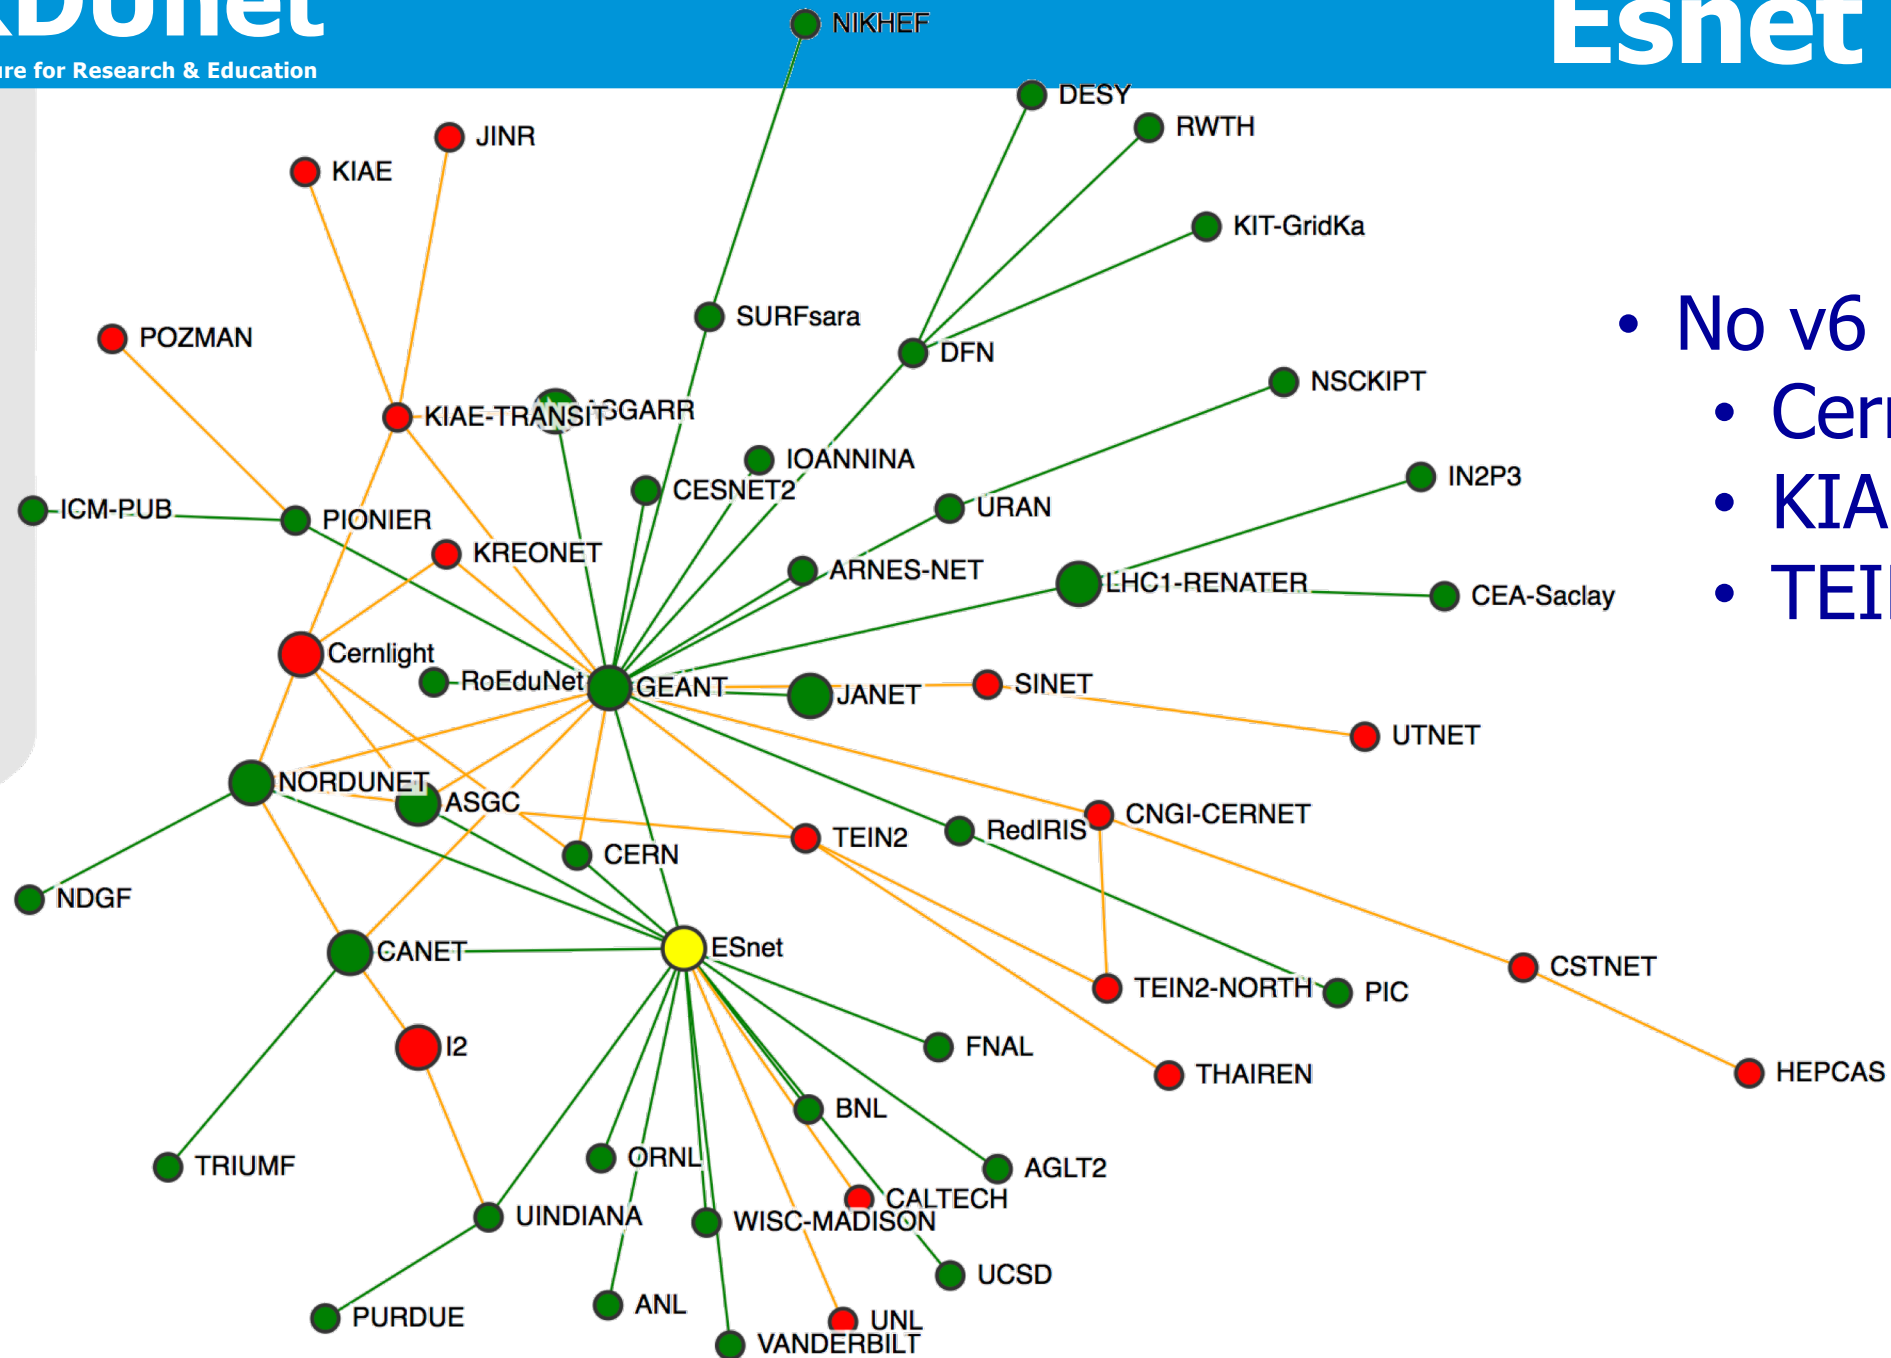

# NORDUnet LH Cone Routing tables dumps

Nordic infrastructure for Research & Education

Network	ASn	Number of Connected ASn	Total ASN 99 <sub>(no privates)</sub> Peering ASN
ASGC	24167	7	20965, 293, 17934, 2603, 24490, 7539, 20641
Canarie	6509	9	20965, 11537, 57484, 2603, 36391, 239, 271, 11105, 16462
Cernlight	20641	7	17579, 293, 57484, 2603, 8501, 24167, 513
Garr	137	10	20965, 57484, 64714, 2107, 65055, 64515, 65281, 64589, 64520, 64612
Geant	20965	26	680, 293, 11537, 2907, 8501, 24167, 12687, 137, 2852, 57484, 2107, 786, 2614, 23911, 2091, 24490, 6509, 766, 1916, 8581, 513, 1162, 2697, 17579, 2611, 2603
Janet	786	2	20965, (65501)
Internet2	11537	11	20965, 6356, 7575, 2603, 293, 160, 32361, 2153, 6509, 19782, 3
Nordunet	2603	8	20965, 293, 57484, 24167, 6509, 20641, 11537, 39590
Renater	2091	9	20965, 777, 789, 65073, 65109, 65298, 65115, 65105, 65078
Esnet	293	35	20965, 6356, 2907, 7575, 2603, 17934, 24167, 229, 3671, 18515, 6509, 59, 32093, 7896, 38, 131, 7212, 3152, 25776, 160, 1916, 3428, 32361, 683, 43, 513, 11537, 13371, 19782, 50, 17579, 111, 1251, 3, 26397

### AARNET

- via Internet2
- Esnet

### AMPARO

- via Esnet

Caltech, Pozman  
seen by Nordunet after September

45 prefixes not reachable

- Pionier
- Nordunet
- KIAE
- ASGC
- KREONET
- Cern
- ESnet

# NORDUnet Cernlight v6

Nordic infrastructure for Research & Education

- ~~Pionier~~
- Nordunet
- KIAIE
- ASGC
- KREONET
- Cern
- ~~ESnet~~

- No v6
  - Cernlight
  - KIAE
  - TEIN

- No AS / NSP has connectivity to the complete LHCone
  - Store and forward get you connectivity
- V6 connectivity have potential for improvment
- [http://stats.nordu.net/pt/lhcone\\_v6.html](http://stats.nordu.net/pt/lhcone_v6.html)
- [http://stats.nordu.net/pt/lhcone\\_v4.html](http://stats.nordu.net/pt/lhcone_v4.html)