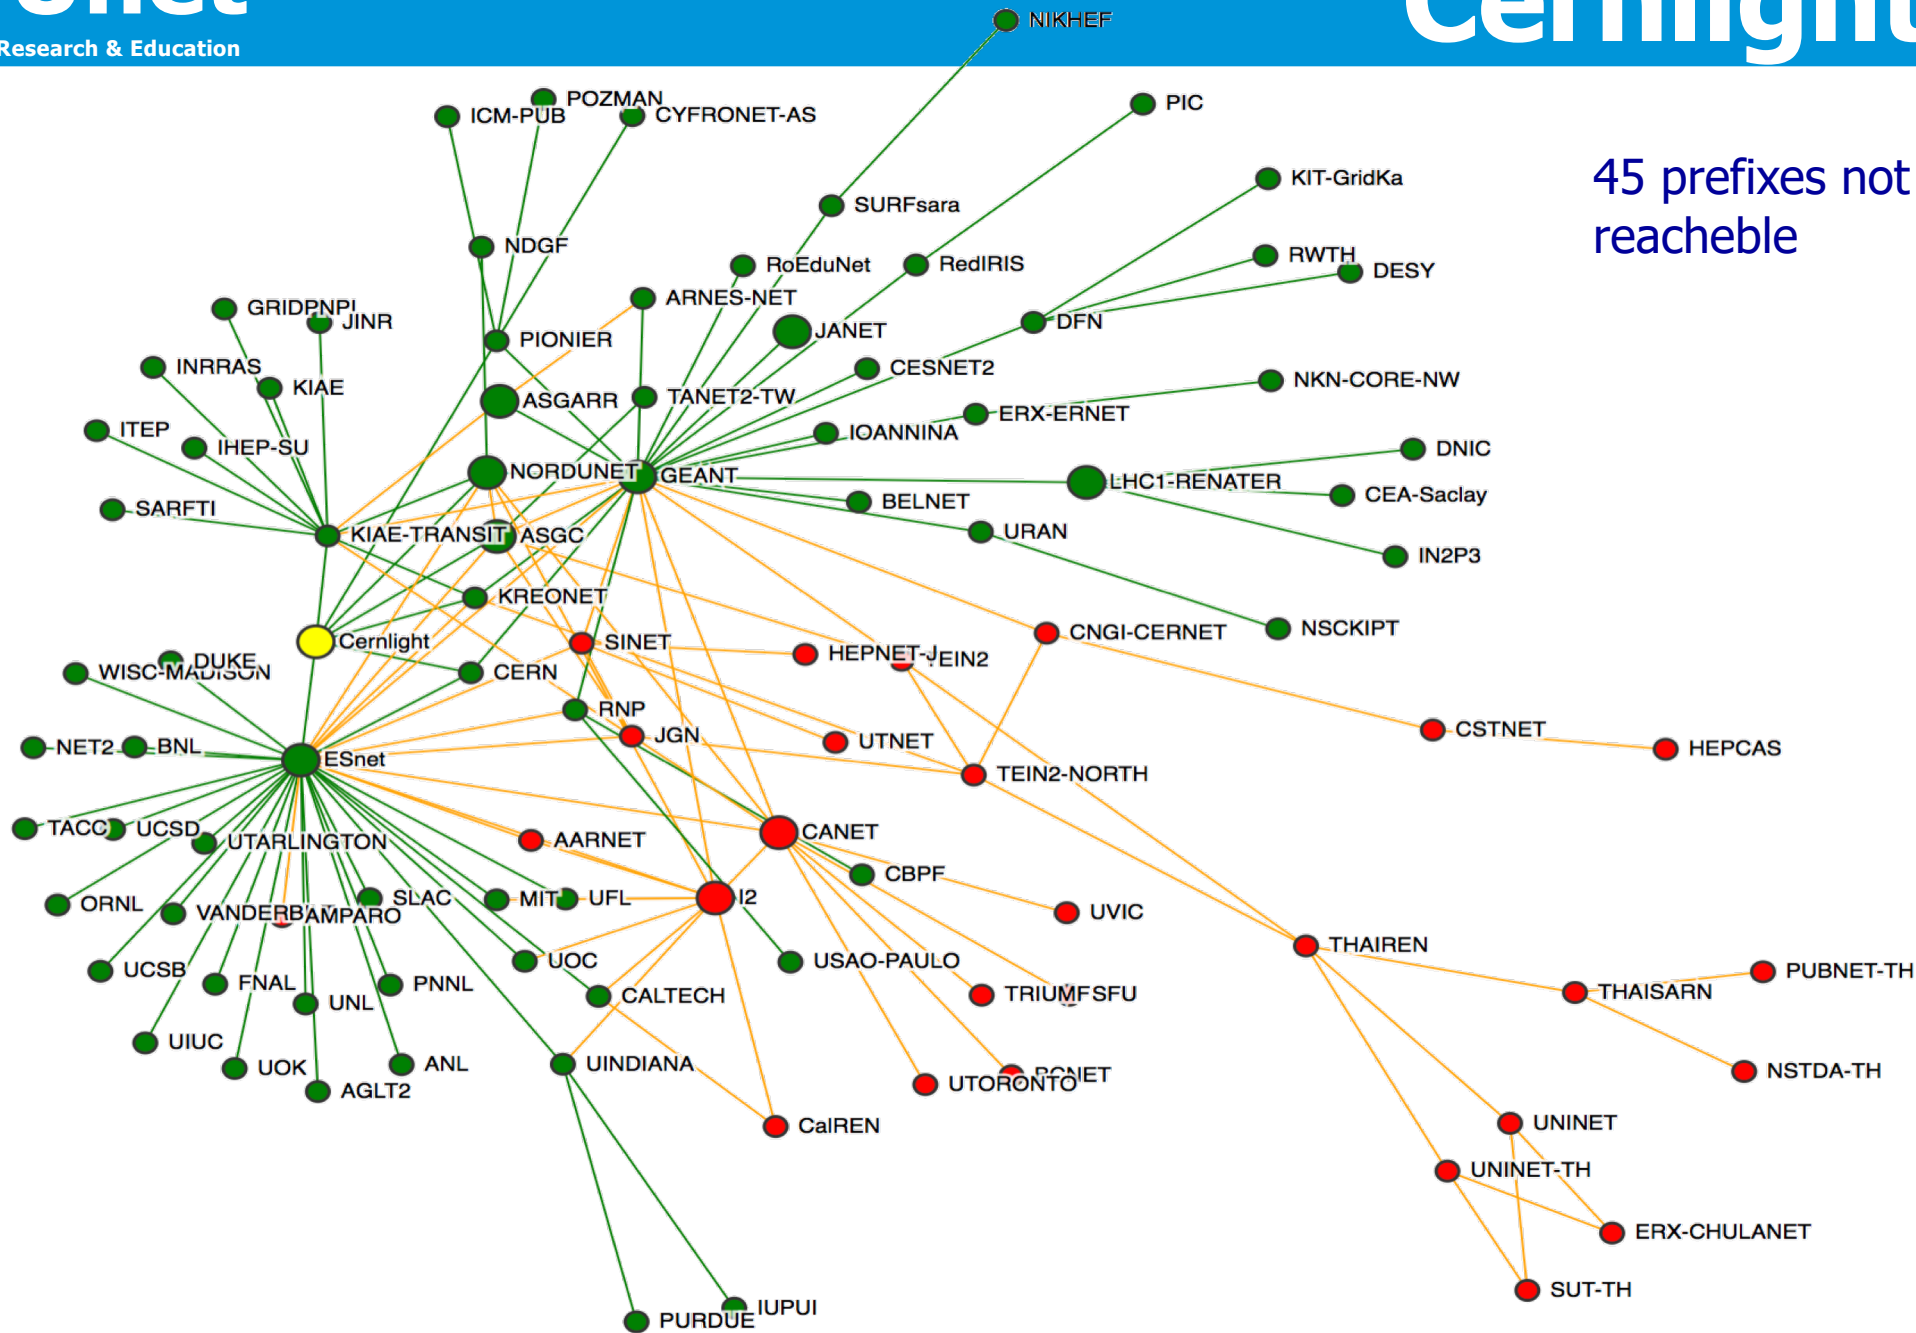

# NORDUnet LH Cone Routing tables dumps

Nordic infrastructure for Research & Education

Network	ASn	Number of Connected ASn	Total ASN 99 <sub>(no privates)</sub> Peering ASN
ASGC	24167	7	20965, 293, 17934, 2603, 24490, 7539, 20641
Canarie	6509	9	20965, 11537, 57484, 2603, 36391, 239, 271, 11105, 16462
Cernlight	20641	7	17579, 293, 57484, 2603, 8501, 24167, 513
Garr	137	10	20965, 57484, 64714, 2107, 65055, 64515, 65281, 64589, 64520, 64612
Geant	20965	26	680, 293, 11537, 2907, 8501, 24167, 12687, 137, 2852, 57484, 2107, 786, 2614, 23911, 2091, 24490, 6509, 766, 1916, 8581, 513, 1162, 2697, 17579, 2611, 2603
Janet	786	2	20965, (65501)
Internet2	11537	11	20965, 6356, 7575, 2603, 293, 160, 32361, 2153, 6509, 19782, 3
Nordunet	2603	8	20965, 293, 57484, 24167, 6509, 20641, 11537, 39590
Renater	2091	9	20965, 777, 789, 65073, 65109, 65298, 65115, 65105, 65078
Esnet	293	35	20965, 6356, 2907, 7575, 2603, 17934, 24167, 229, 3671, 18515, 6509, 59, 32093, 7896, 38, 131, 7212, 3152, 25776, 160, 1916, 3428, 32361, 683, 43, 513, 11537, 13371, 19782, 50, 17579, 111, 1251, 3, 26397

### AARNET

- via Internet2
- Esnet

### AMPARO

- via Esnet

Caltech, Pozman  
seen by Nordunet after September

45 prefixes not reachable

- Pionier
- Nordunet
- KIAE
- ASGC
- KREONET
- Cern
- ESnet

# NORDUnet Cernlight v6

Nordic infrastructure for Research & Education

- ~~Pionier~~
- Nordunet
- KIAIE
- ASGC
- KREONET
- Cern
- ~~ESnet~~

- No v6
  - Cernlight
  - KIAE
  - TEIN

- No AS / NSP has connectivity to the complete LHCone
  - Store and forward get you connectivity
- V6 connectivity have potential for improvment
- [http://stats.nordu.net/pt/lhcone\\_v6.html](http://stats.nordu.net/pt/lhcone_v6.html)
- [http://stats.nordu.net/pt/lhcone\\_v4.html](http://stats.nordu.net/pt/lhcone_v4.html)