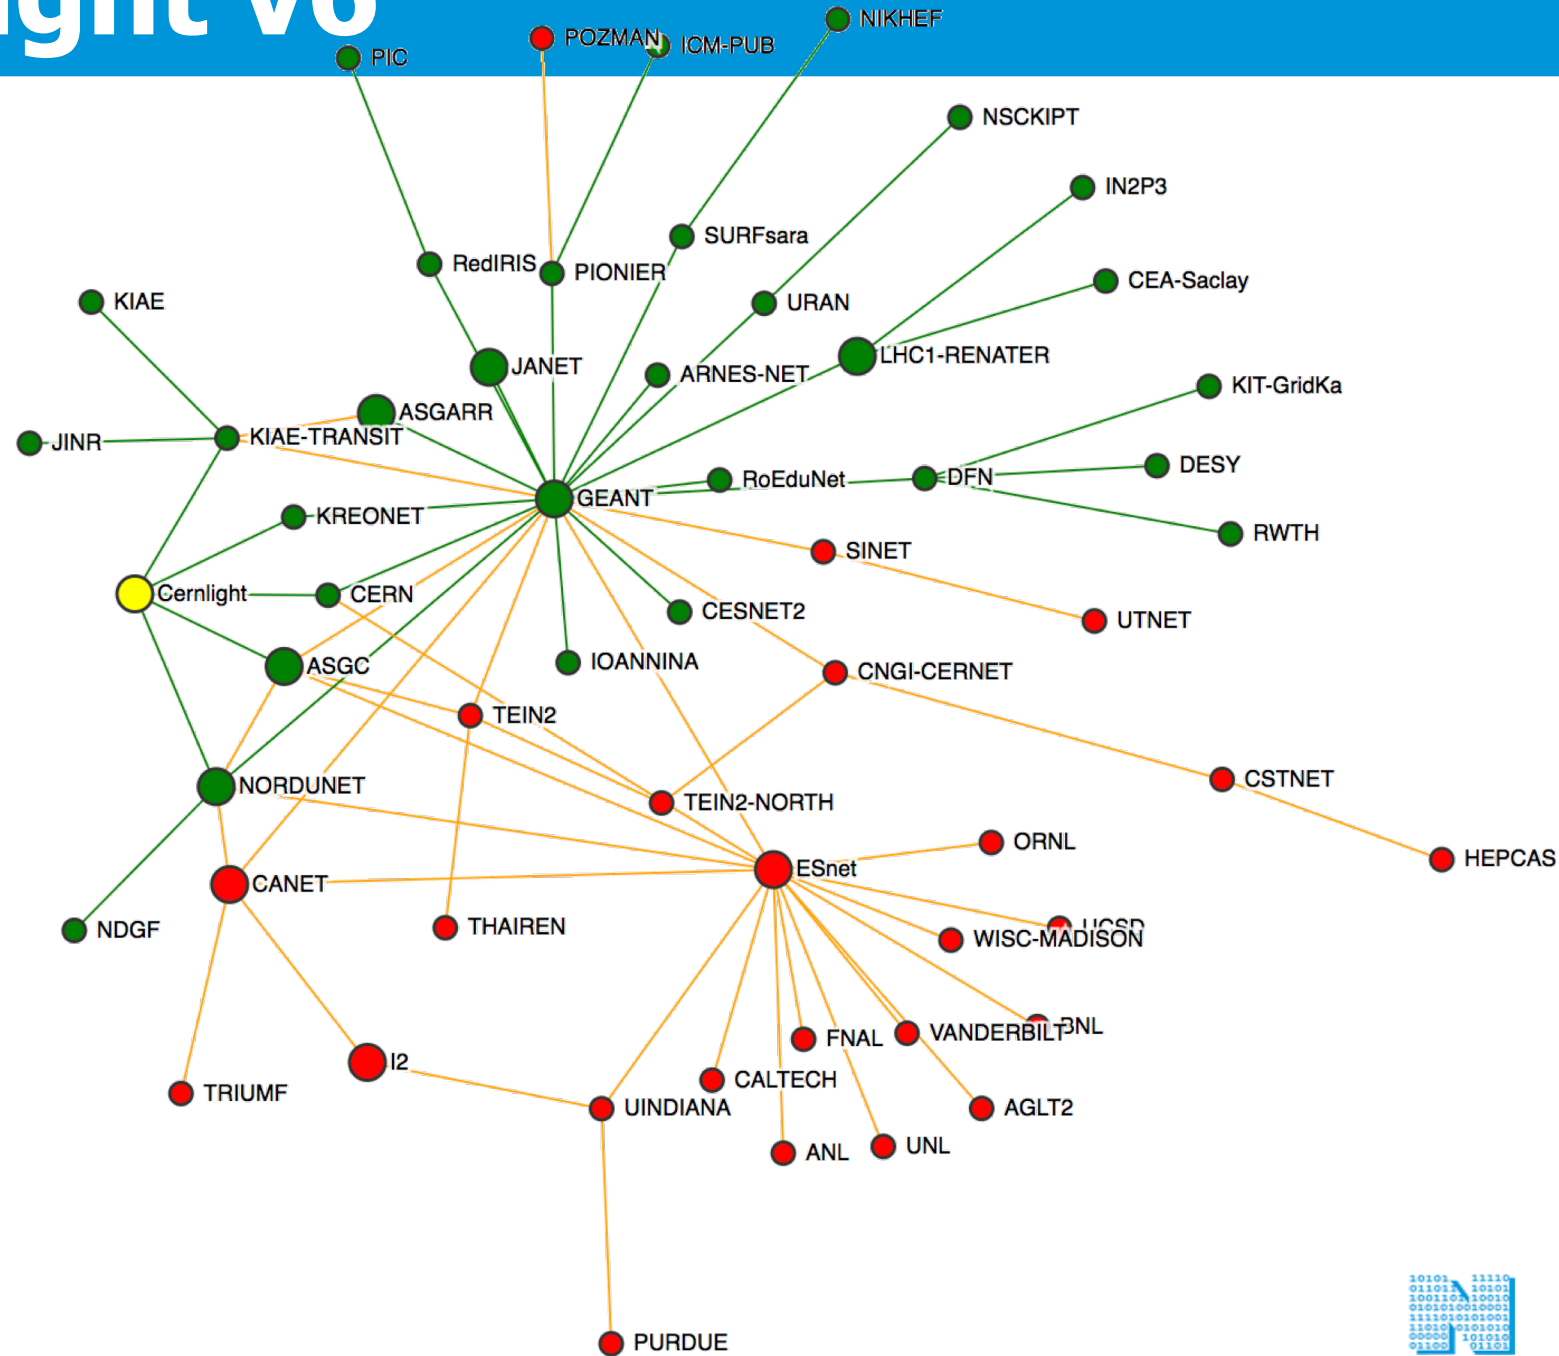

# NORDUnet LH Cone Routing tables dumps

Nordic infrastructure for Research & Education

Network	ASn	Number of Connected ASn	Total ASN 99 <sub>(no privates)</sub> Peering ASN
ASGC	24167	7	20965, 293, 17934, 2603, 24490, 7539, 20641
Canarie	6509	9	20965, 11537, 57484, 2603, 36391, 239, 271, 11105, 16462
Cernlight	20641	7	17579, 293, 57484, 2603, 8501, 24167, 513
Garr	137	10	20965, 57484, 64714, 2107, 65055, 64515, 65281, 64589, 64520, 64612
Geant	20965	26	680, 293, 11537, 2907, 8501, 24167, 12687, 137, 2852, 57484, 2107, 786, 2614, 23911, 2091, 24490, 6509, 766, 1916, 8581, 513, 1162, 2697, 17579, 2611, 2603
Janet	786	2	20965, (65501)
Internet2	11537	11	20965, 6356, 7575, 2603, 293, 160, 32361, 2153, 6509, 19782, 3
Nordunet	2603	8	20965, 293, 57484, 24167, 6509, 20641, 11537, 39590
Renater	2091	9	20965, 777, 789, 65073, 65109, 65298, 65115, 65105, 65078
Esnet	293	35	20965, 6356, 2907, 7575, 2603, 17934, 24167, 229, 3671, 18515, 6509, 59, 32093, 7896, 38, 131, 7212, 3152, 25776, 160, 1916, 3428, 32361, 683, 43, 513, 11537, 13371, 19782, 50, 17579, 111, 1251, 3, 26397

### AARNET

- via Internet2
- Esnet

### AMPARO

- via Esnet

Caltech, Pozman  
seen by Nordunet after September

45 prefixes not reachable

- Pionier
- Nordunet
- KIAE
- ASGC
- KREONET
- Cern
- ESnet

# NORDUnet Cernlight v6

Nordic infrastructure for Research & Education

- ~~Pionier~~
- Nordunet
- KIAIE
- ASGC
- KREONET
- Cern
- ~~ESnet~~

- No v6
  - Cernlight
  - KIAE
  - TEIN

- No AS / NSP has connectivity to the complete LHCone
  - Store and forward get you connectivity
- V6 connectivity have potential for improvment
- [http://stats.nordu.net/pt/lhcone\\_v6.html](http://stats.nordu.net/pt/lhcone_v6.html)
- [http://stats.nordu.net/pt/lhcone\\_v4.html](http://stats.nordu.net/pt/lhcone_v4.html)