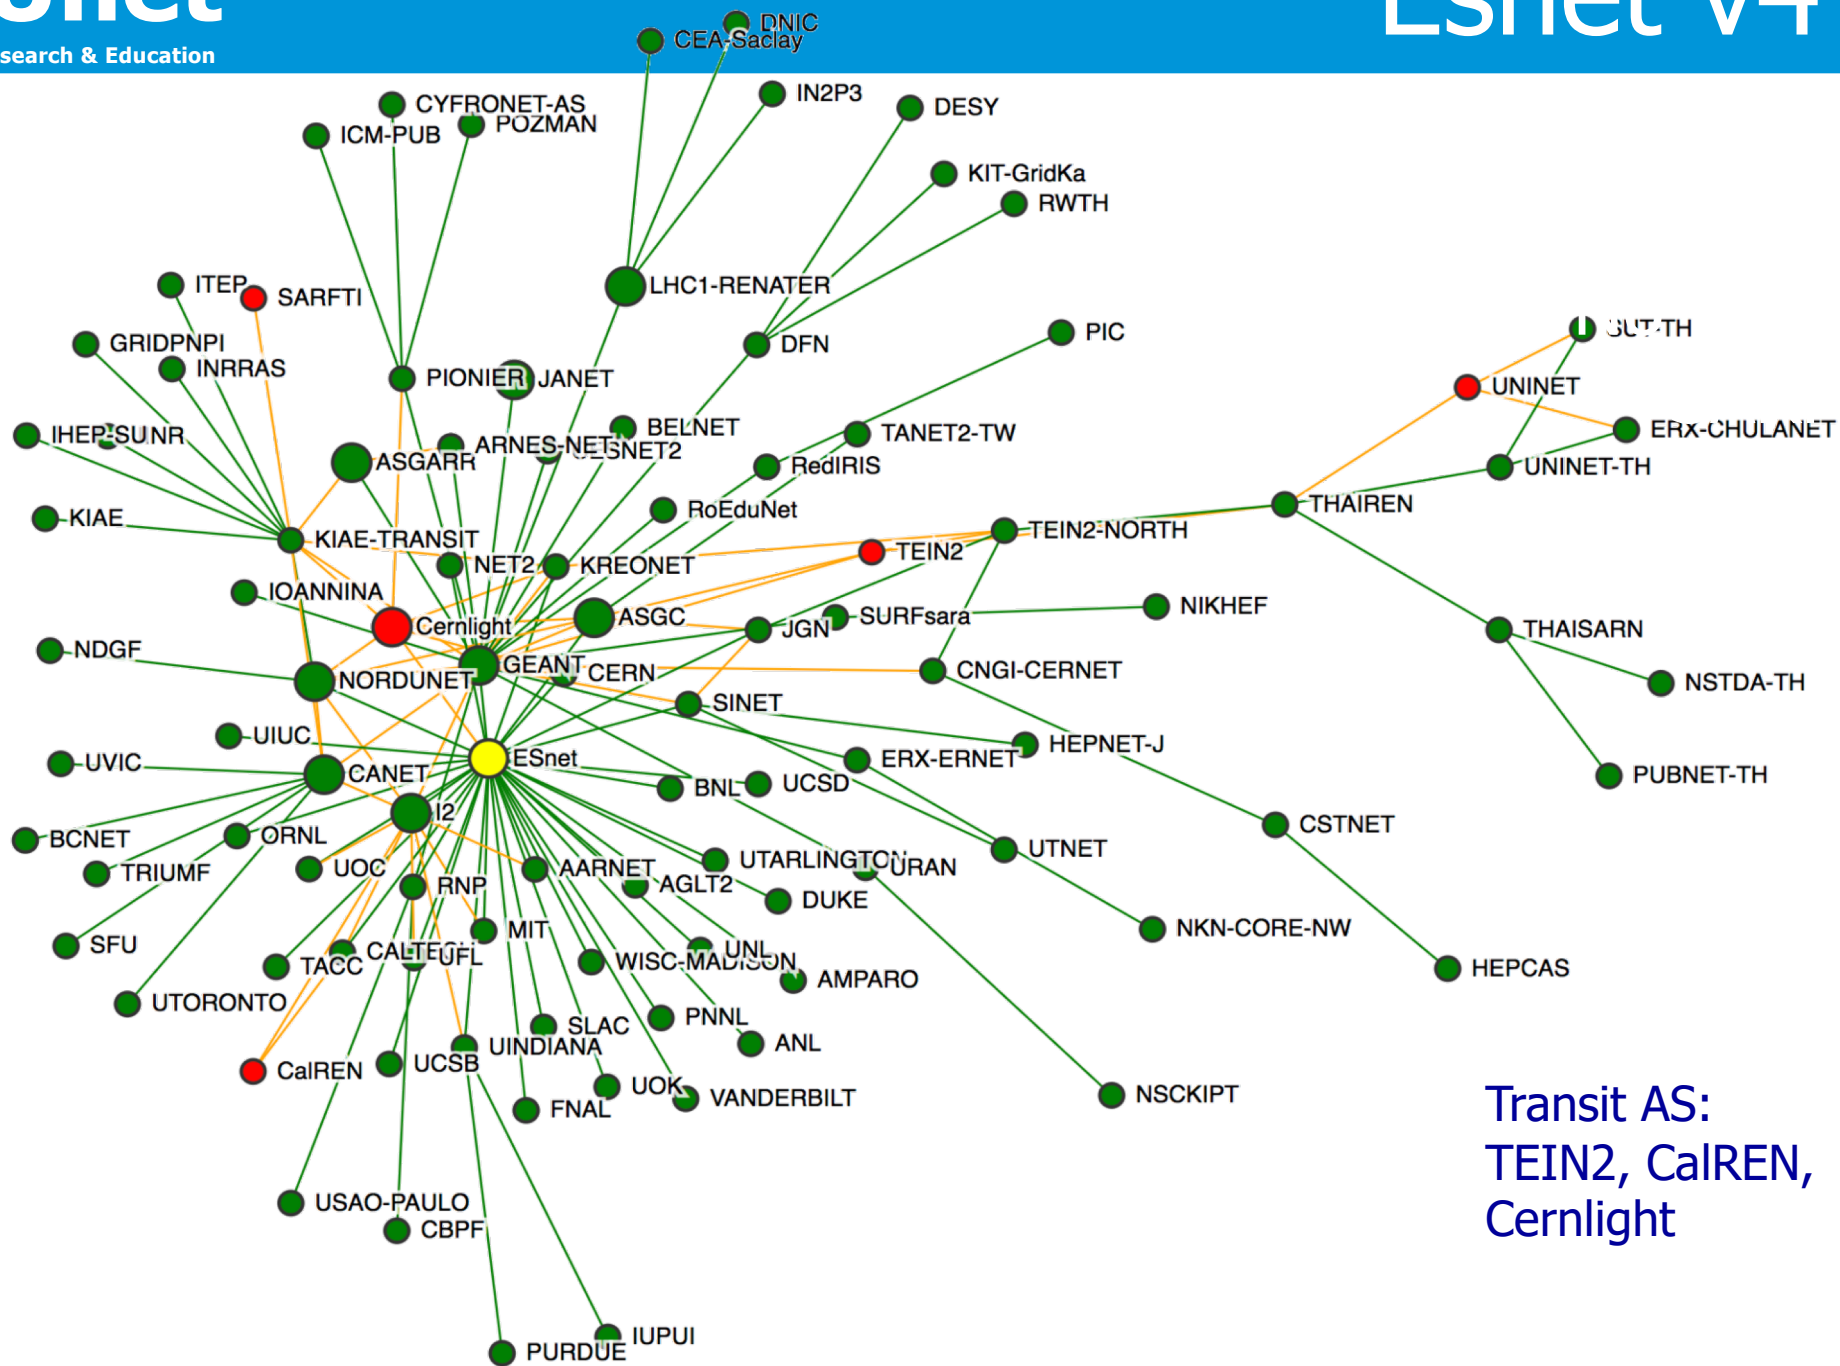

# NORDUnet LH Cone Routing tables dumps

Nordic infrastructure for Research & Education

Network	ASn	Number of Connected ASn	Total ASN 99 <sub>(no privates)</sub> Peering ASN
ASGC	24167	7	20965, 293, 17934, 2603, 24490, 7539, 20641
Canarie	6509	9	20965, 11537, 57484, 2603, 36391, 239, 271, 11105, 16462
Cernlight	20641	7	17579, 293, 57484, 2603, 8501, 24167, 513
Garr	137	10	20965, 57484, 64714, 2107, 65055, 64515, 65281, 64589, 64520, 64612
Geant	20965	26	680, 293, 11537, 2907, 8501, 24167, 12687, 137, 2852, 57484, 2107, 786, 2614, 23911, 2091, 24490, 6509, 766, 1916, 8581, 513, 1162, 2697, 17579, 2611, 2603
Janet	786	2	20965, (65501)
Internet2	11537	11	20965, 6356, 7575, 2603, 293, 160, 32361, 2153, 6509, 19782, 3
Nordunet	2603	8	20965, 293, 57484, 24167, 6509, 20641, 11537, 39590
Renater	2091	9	20965, 777, 789, 65073, 65109, 65298, 65115, 65105, 65078
Esnet	293	35	20965, 6356, 2907, 7575, 2603, 17934, 24167, 229, 3671, 18515, 6509, 59, 32093, 7896, 38, 131, 7212, 3152, 25776, 160, 1916, 3428, 32361, 683, 43, 513, 11537, 13371, 19782, 50, 17579, 111, 1251, 3, 26397

### AARNET

- via Internet2
- Esnet

### AMPARO

- via Esnet

Caltech, Pozman  
seen by Nordunet after September

45 prefixes not reachable

- Pionier
- Nordunet
- KIAE
- ASGC
- KREONET
- Cern
- ESnet

# NORDUnet Cernlight v6

Nordic infrastructure for Research & Education

- ~~Pionier~~
- Nordunet
- KIAIE
- ASGC
- KREONET
- Cern
- ~~ESnet~~

- No v6
  - Cernlight
  - KIAE
  - TEIN

- No AS / NSP has connectivity to the complete LHCone
  - Store and forward get you connectivity
- V6 connectivity have potential for improvment
- [http://stats.nordu.net/pt/lhcone\\_v6.html](http://stats.nordu.net/pt/lhcone_v6.html)
- [http://stats.nordu.net/pt/lhcone\\_v4.html](http://stats.nordu.net/pt/lhcone_v4.html)