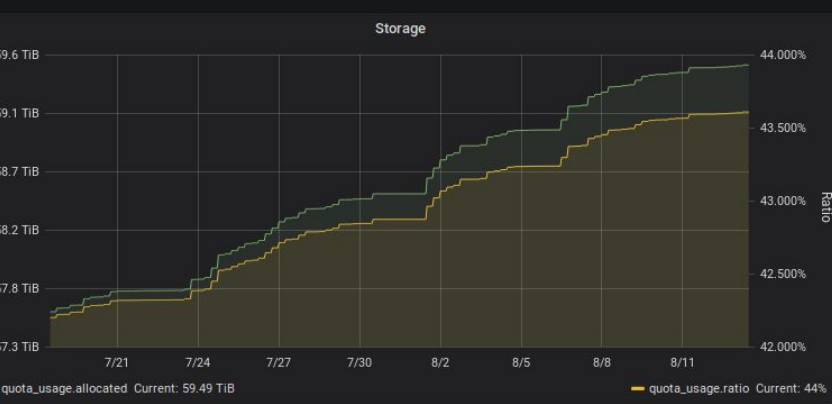

On OpenShift

Docker

Kubernetes

Celery

Celery Beat

Redis

Storage

Users