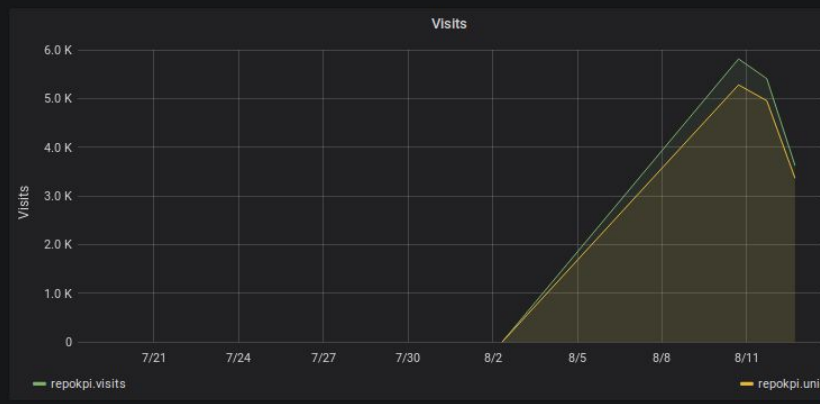

On OpenShift

Docker

Kubernetes

Celery

Celery Beat

Redis

Storage

Users