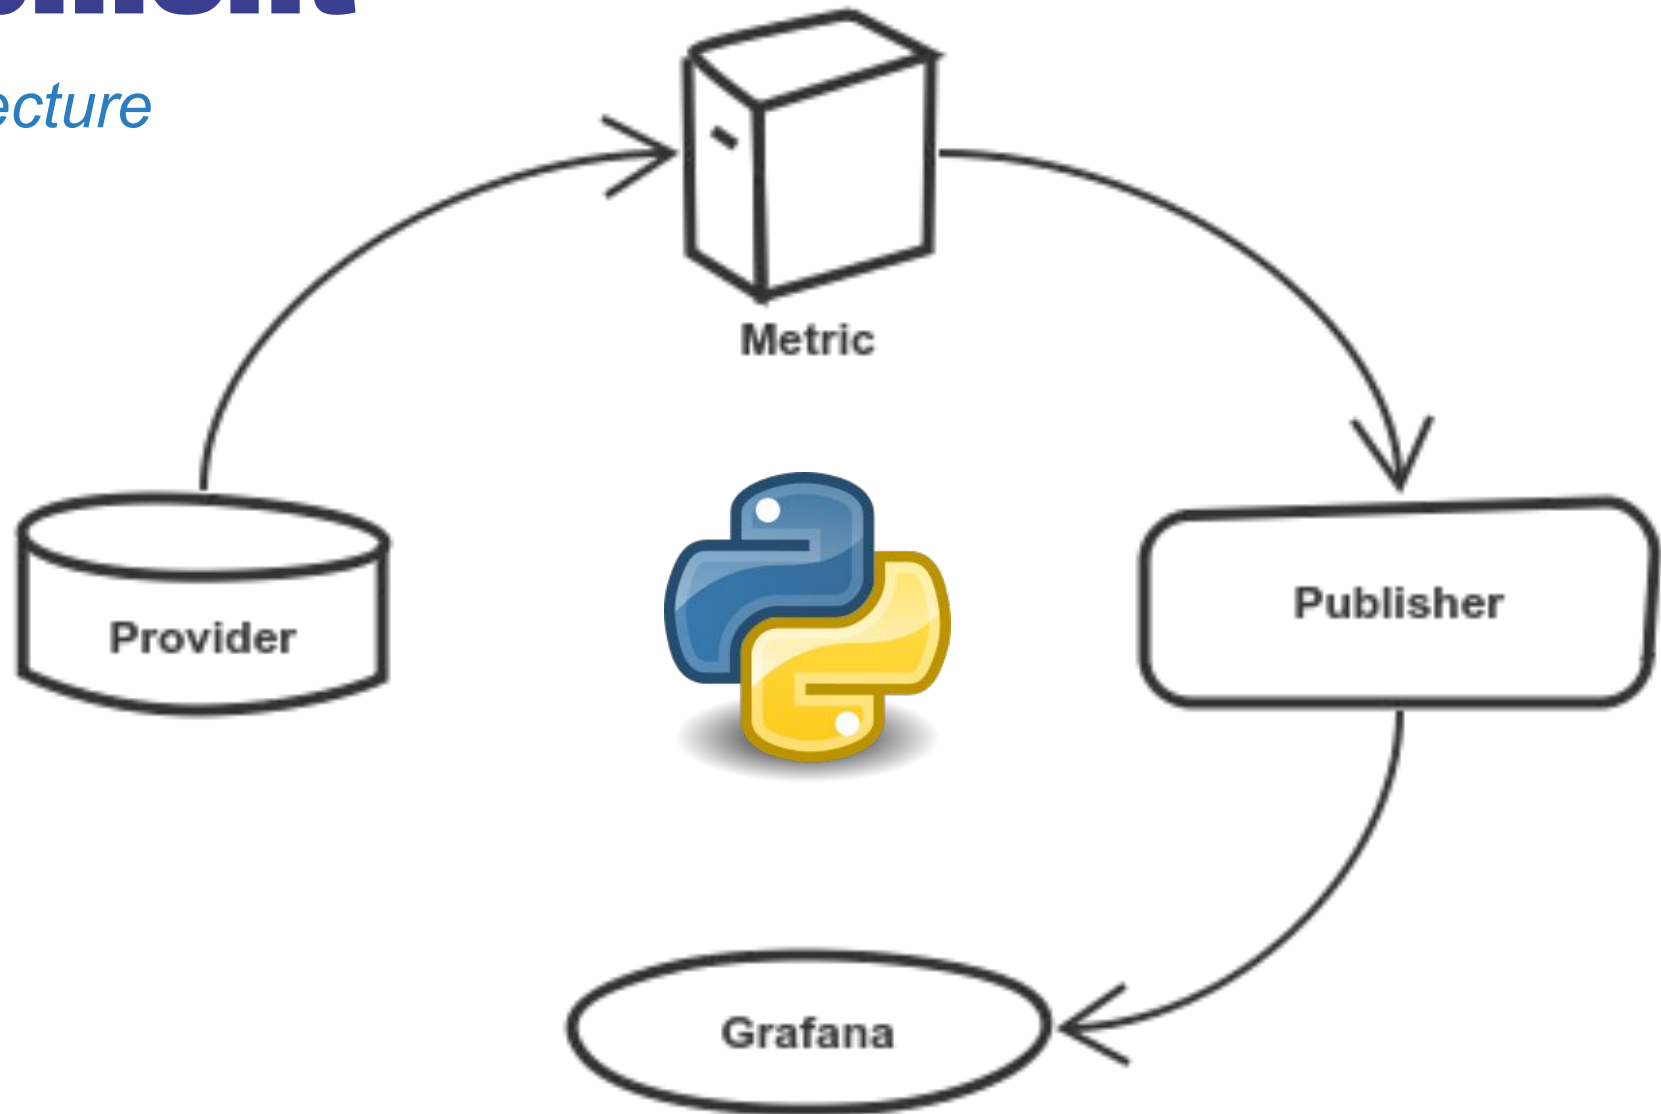

KPIs Dashboard

for Invenio-Related Services

Presentation: **Niklas Persson**
Supervisors: **Lars Holm Nielsen, Jose Benito Gonzalez Lopez**

Digital Repositories

IT-CDA-DR

Development

Harvester Architecture

Deployment

On OpenShift

Docker

Kubernetes

Celery

Celery Beat

Redis

Storage

Users

Uptime

Summary

- Python
- Celery
- Redis
- OpenShift
- Docker
- Kubernetes
- Scheduler
- Metrics
- InfluxDB
- Grafana