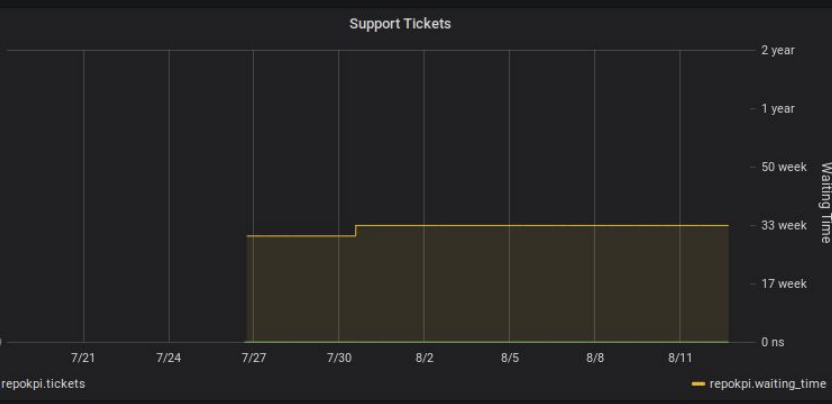

On OpenShift

Docker

Kubernetes

Celery

Celery Beat

Redis

Storage

Users