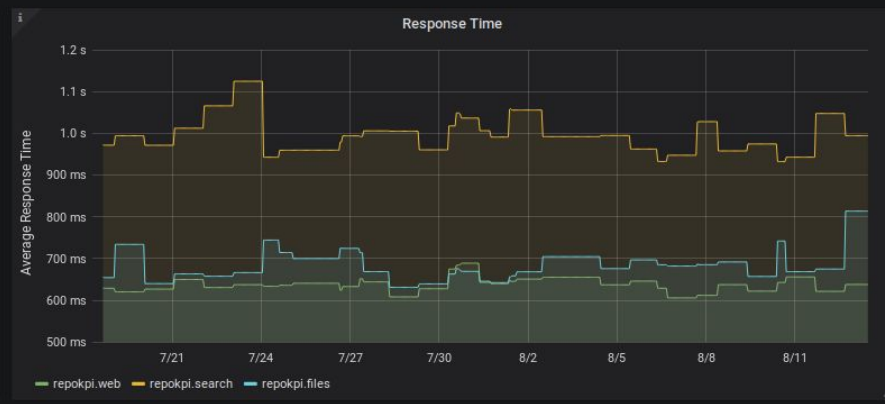

On OpenShift

Docker

Kubernetes

Celery

Celery Beat

Redis

Storage

Users