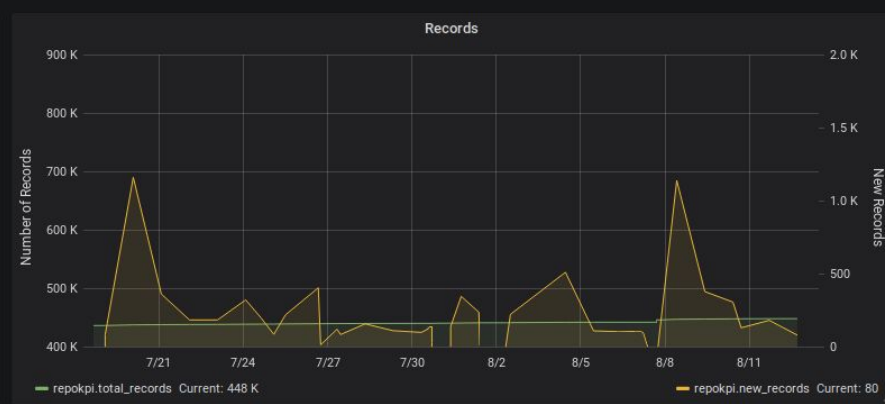

On OpenShift

Docker

Kubernetes

Celery

Celery Beat

Redis

Storage

Users