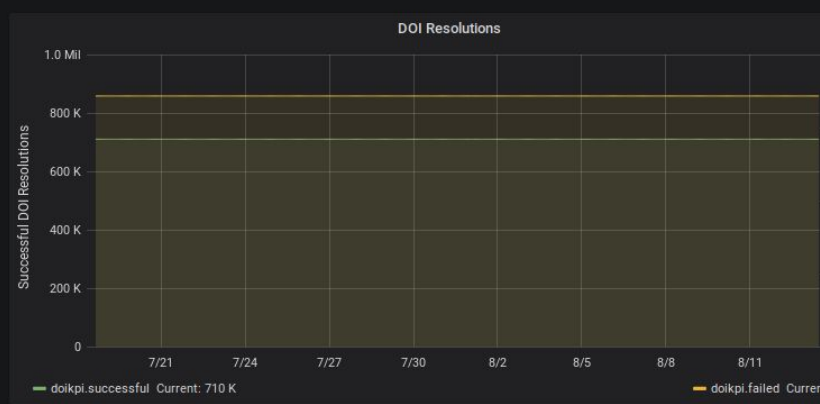

On OpenShift

Docker

Kubernetes

Celery

Celery Beat

Redis

Storage

Users