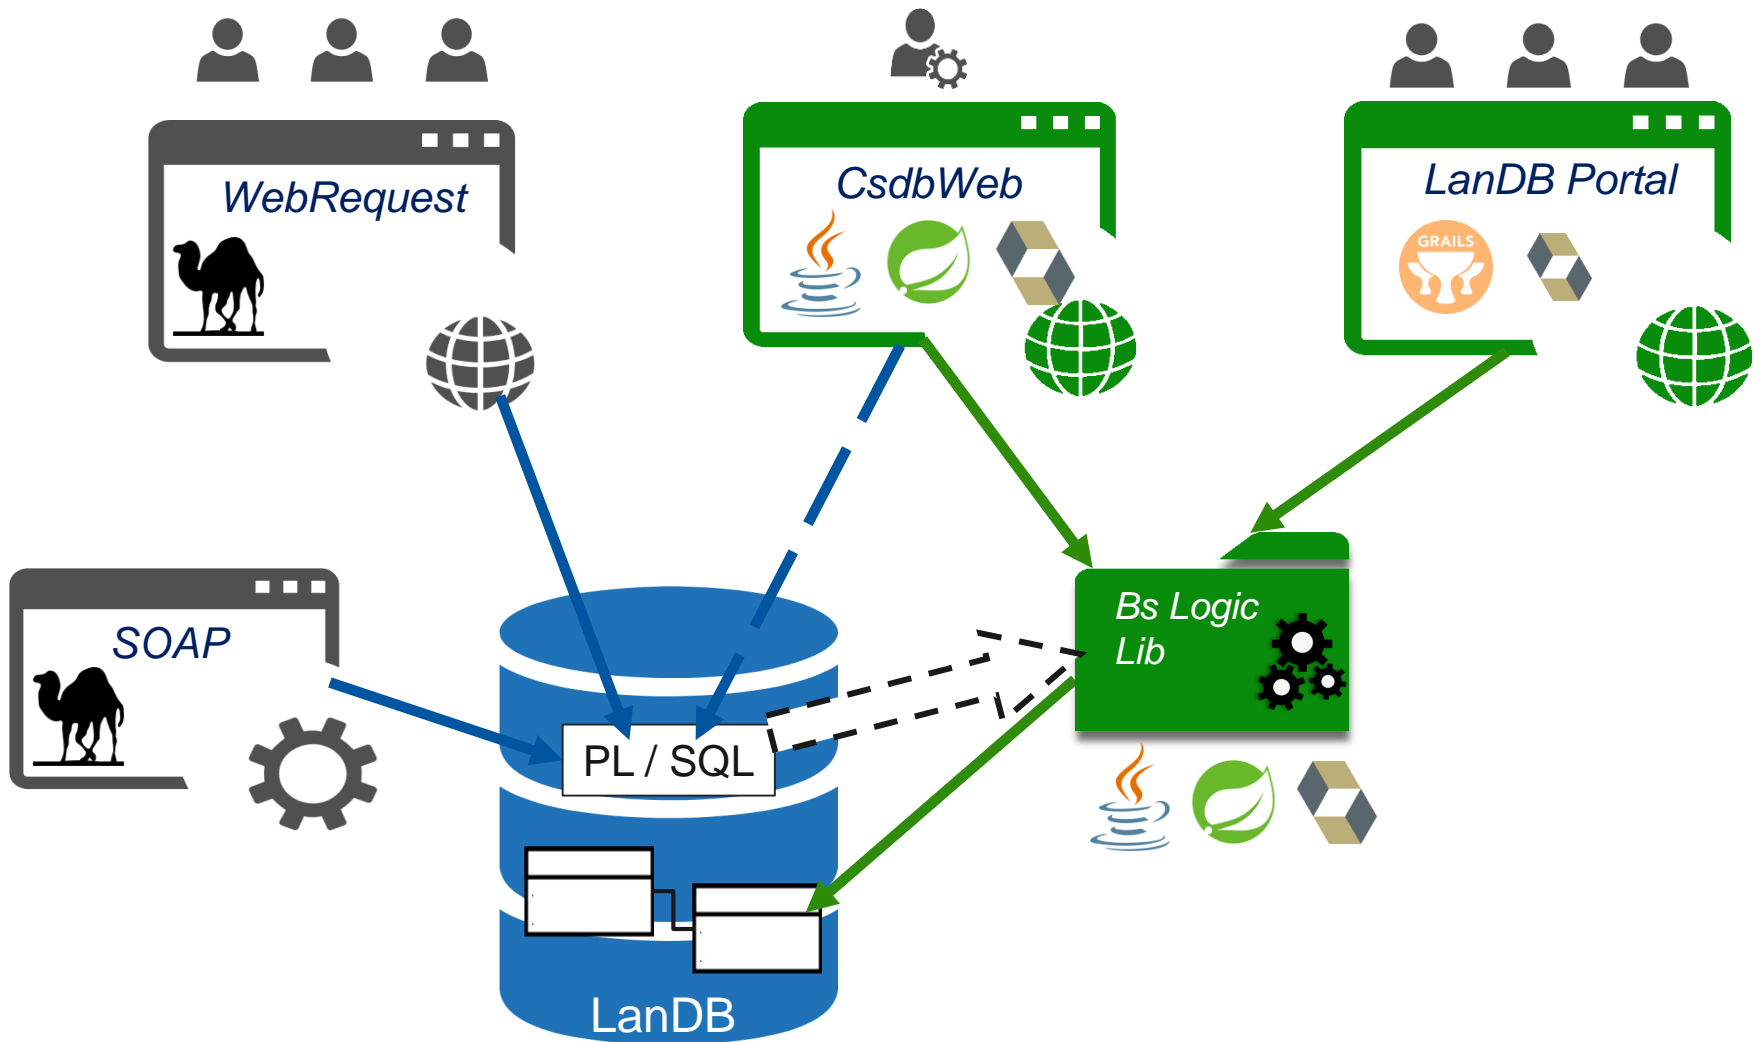

Business Logic library