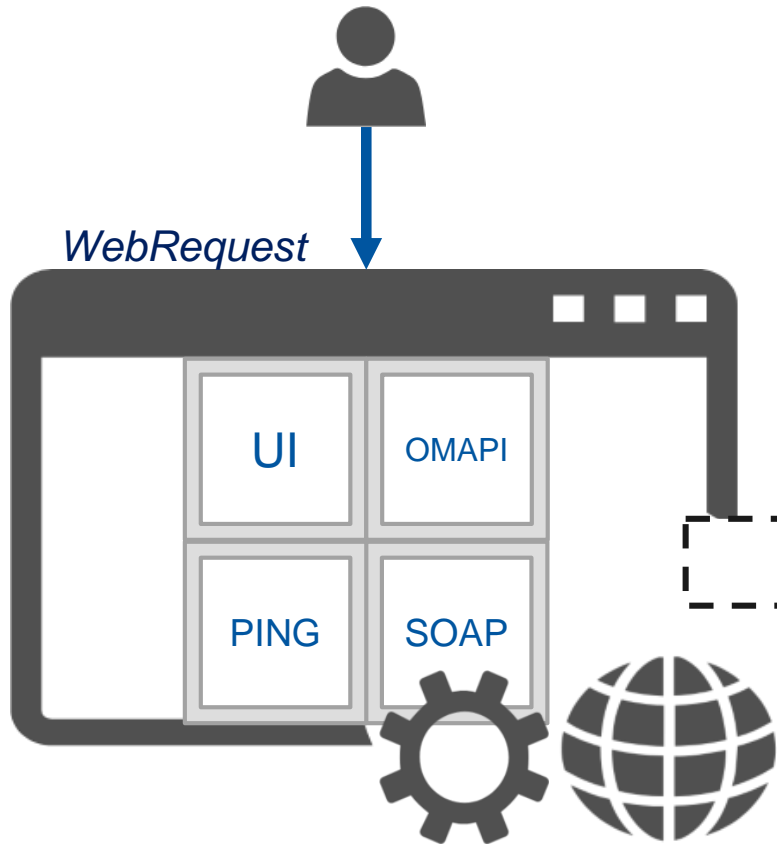

Overview

Overview

Overview

Overview

Evolution

Recent changes in architecture and development procedures in use to manage all CERN networks

- These include:
 - Homogenise technologies
 - Business Logic library
 - Microservices
 - Monorepo

Responsible
Infrastructure NETWORK, IT-CS

Main user
E-GROUP IT-DEP-CS-SYSADMIN, IT-CS

Interfaces Expand all Collapse all

Interface(s) Information

- **Interface Name**
- CFMGR.CERN.CH

- Logout
- Admin
- Edit News
- Setup Locks
- Impersonate
- FirewallRequest
- More
- Alarms
- Display
- Add/Change
- Remove
- Maintenance
- CS Monitored
- Visitor Requests
- Procedure
- Submit
- Sign
- Register
- Set Mgmt
- Admin Requests
- News Subscribe
- IP Phone
- Tools
- DNS Lookup
- PING
- MIKE
- SOAP access
- Topology
- By Building
- By StarPoint
- Blocked Systems
- By IP
- By Hardware
- Arrows

Business Logic library

Business Logic library

Microservices

Monolithic

Microservices

Microservices

Monolithic

Microservices

Microservices: example REST-API

Microservices: example REST-API

Monorepo

Monorepo

BABEL

Monorepo

Multi-repo

Monorepo