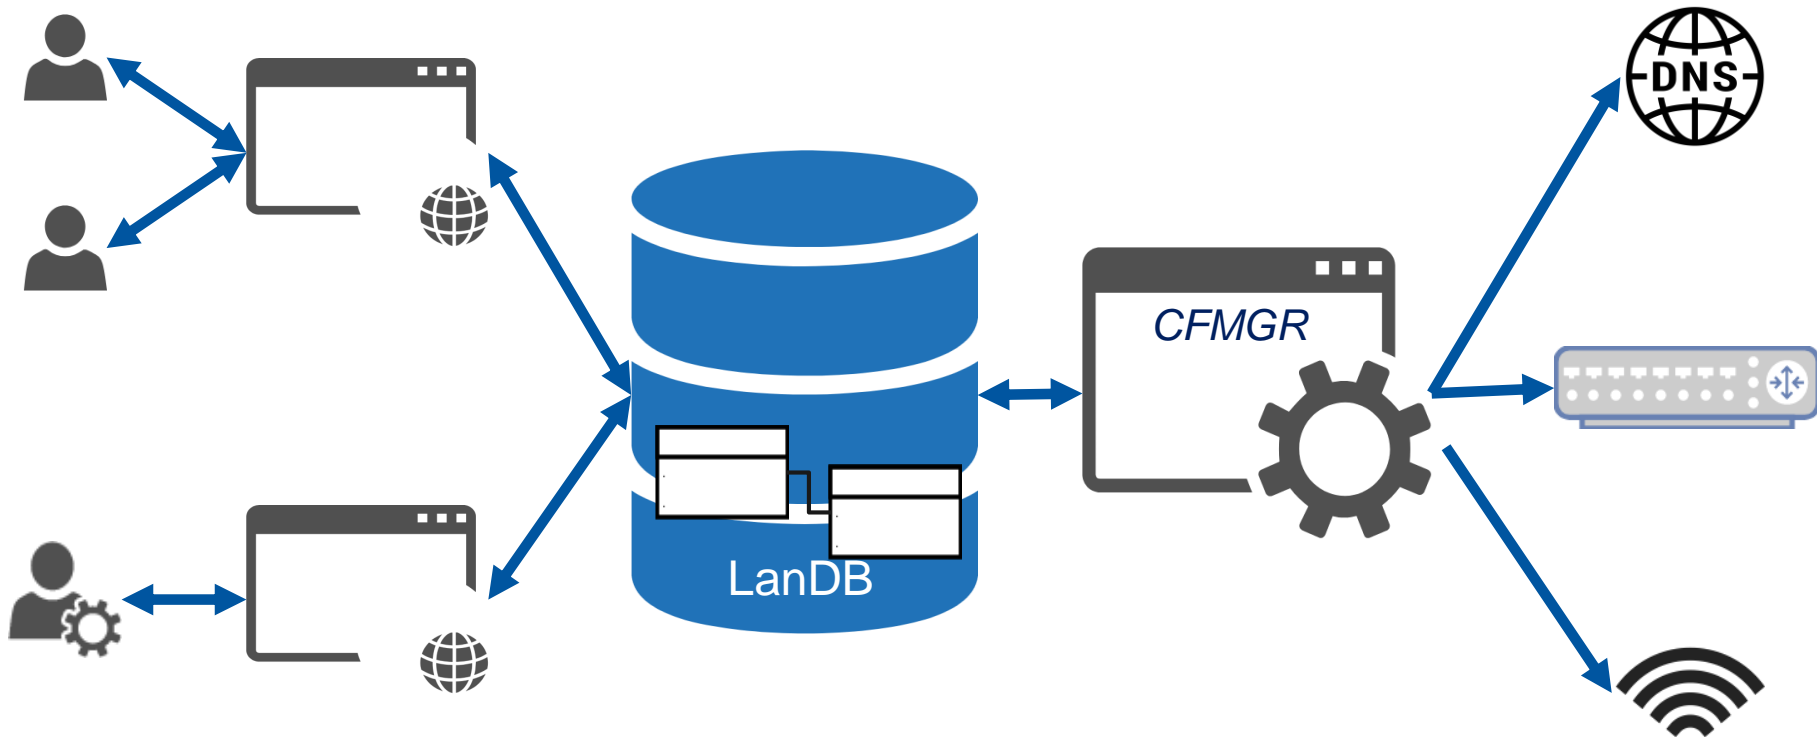

NETWORK CONFIGURATION MANAGEMENT TOOL EVOLUTION

Raul GARCIA, Nikolaos PAPOUTSIS
HEPiX Fall 2018
Barcelona, Spain

Overview

IT department

Communication Systems group

- 50.000+ ethernet connections
- 4.000+ routers & switches
- 18.000+ phone lines

Overview

Overview

Overview

Overview

Evolution

Recent changes in architecture and development procedures in use to manage all CERN networks

- These include:
 - Homogenise technologies
 - Business Logic library
 - Microservices
 - Monorepo

Homogenise technologies

Network Connection Request Forms - Display Information

The following information about a device which is already connected to the CERN Computer network corresponds to what we have in our databases at the moment. HELP is available by selecting the links on this page. For any questions or comments, please contact NETOPS.

Device Information

▶▶ Also available in the new Landb Portal: <https://landb.cern.ch/landb/portal/device/CFMGR> ◀◀

- **Device Name:** CFMGR [Last Operation]
- **Location:** 0513 R-0060 (Zone: BDXX UAA)
- **Manufacturer:** HP
- **Model/Type:** PROLIANT DL180 G6
- **Generic Type:** COMPUTER
- **Description:**
- **Tag:**
- **Serial Number:**
- **Operating System:**
- **CERN Inventory number:**
- **Network Interface Cards:**
- **Responsible for the device:**
- **Main User of the device:**
- **HCP Response:**
- **IPv6 Ready:**
- **Last changed:**