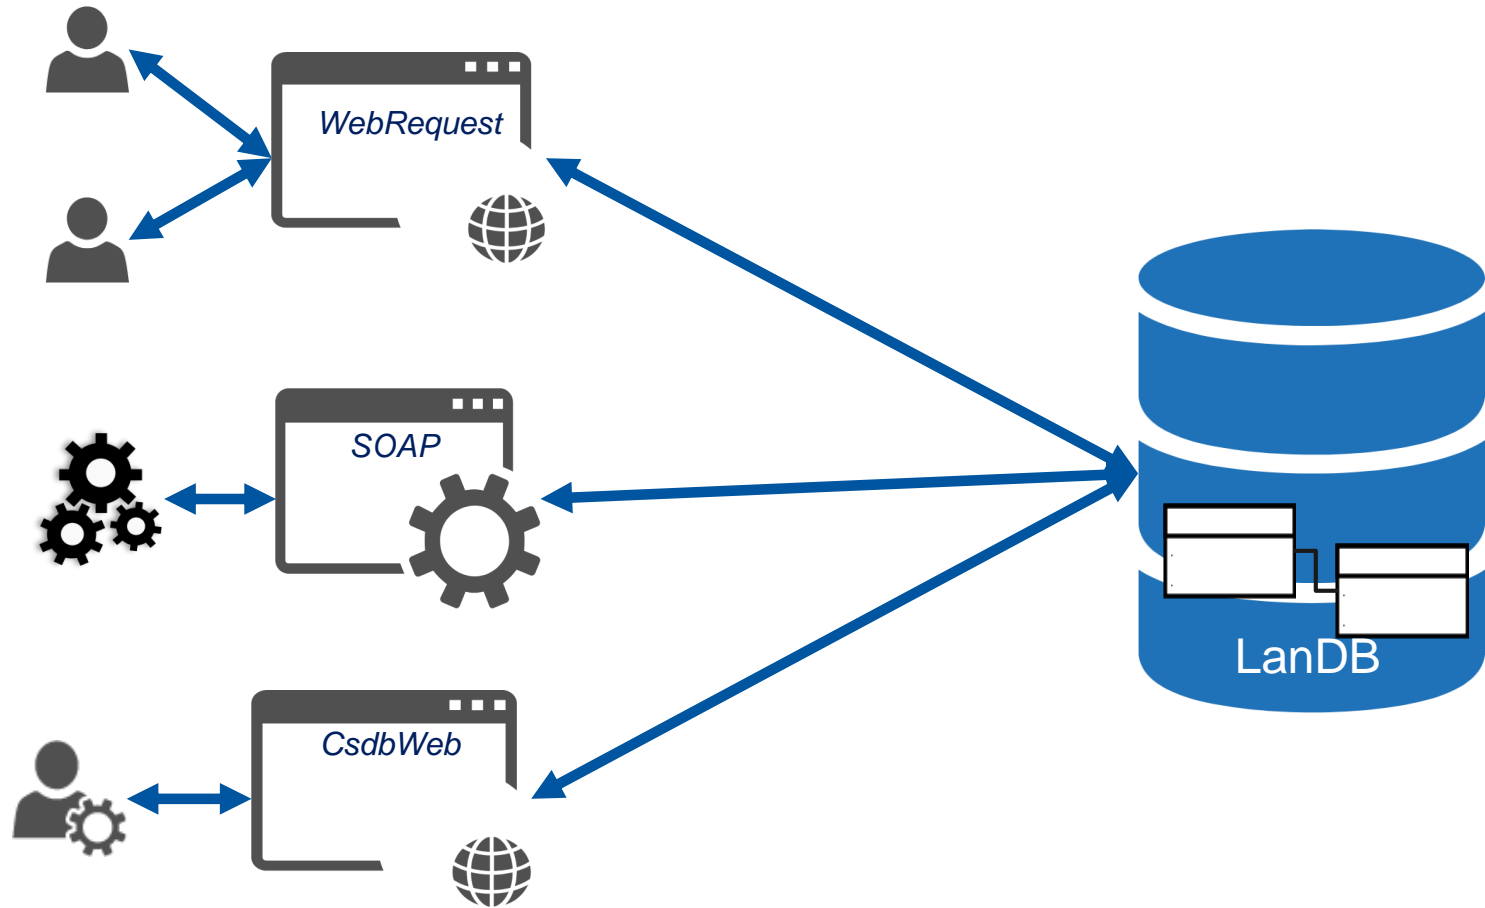

Overview

Overview

Overview

Overview

Evolution

Recent changes in architecture and development procedures in use to manage all CERN networks

- These include:
 - Homogenise technologies
 - Business Logic library
 - Microservices
 - Monorepo

Homogenise technologies

Network Connection Request Forms - Display Information

The following information about a device which is already connected to the CERN Computer network corresponds to what we have in our databases at the moment. HELP is available by selecting the links on this page. For any questions or comments, please contact NETOPS.

Device Information

▶▶ Also available in the new Landb Portal: <https://landb.cern.ch/landb/portal/device/CFMGR> ◀◀

- **Device Name:** CFMGR [Last Operation]
- **Location:** 0513 R-0060 (Zone: BDXX UAA)
- **Manufacturer:** HP
- **Model/Type:** PROLIANT DL180 G6
- **Generic Type:** COMPUTER
- **Description:**
- **Tag:**
- **Serial Number:**
- **Operating System:**
- **CERN Inventory number:**
- **Network Interface Cards:**
- **Responsible for the device:**
- **Main User of the device:**
- **HCP Response:**
- **IPv6 Ready:**
- **Last changed:**