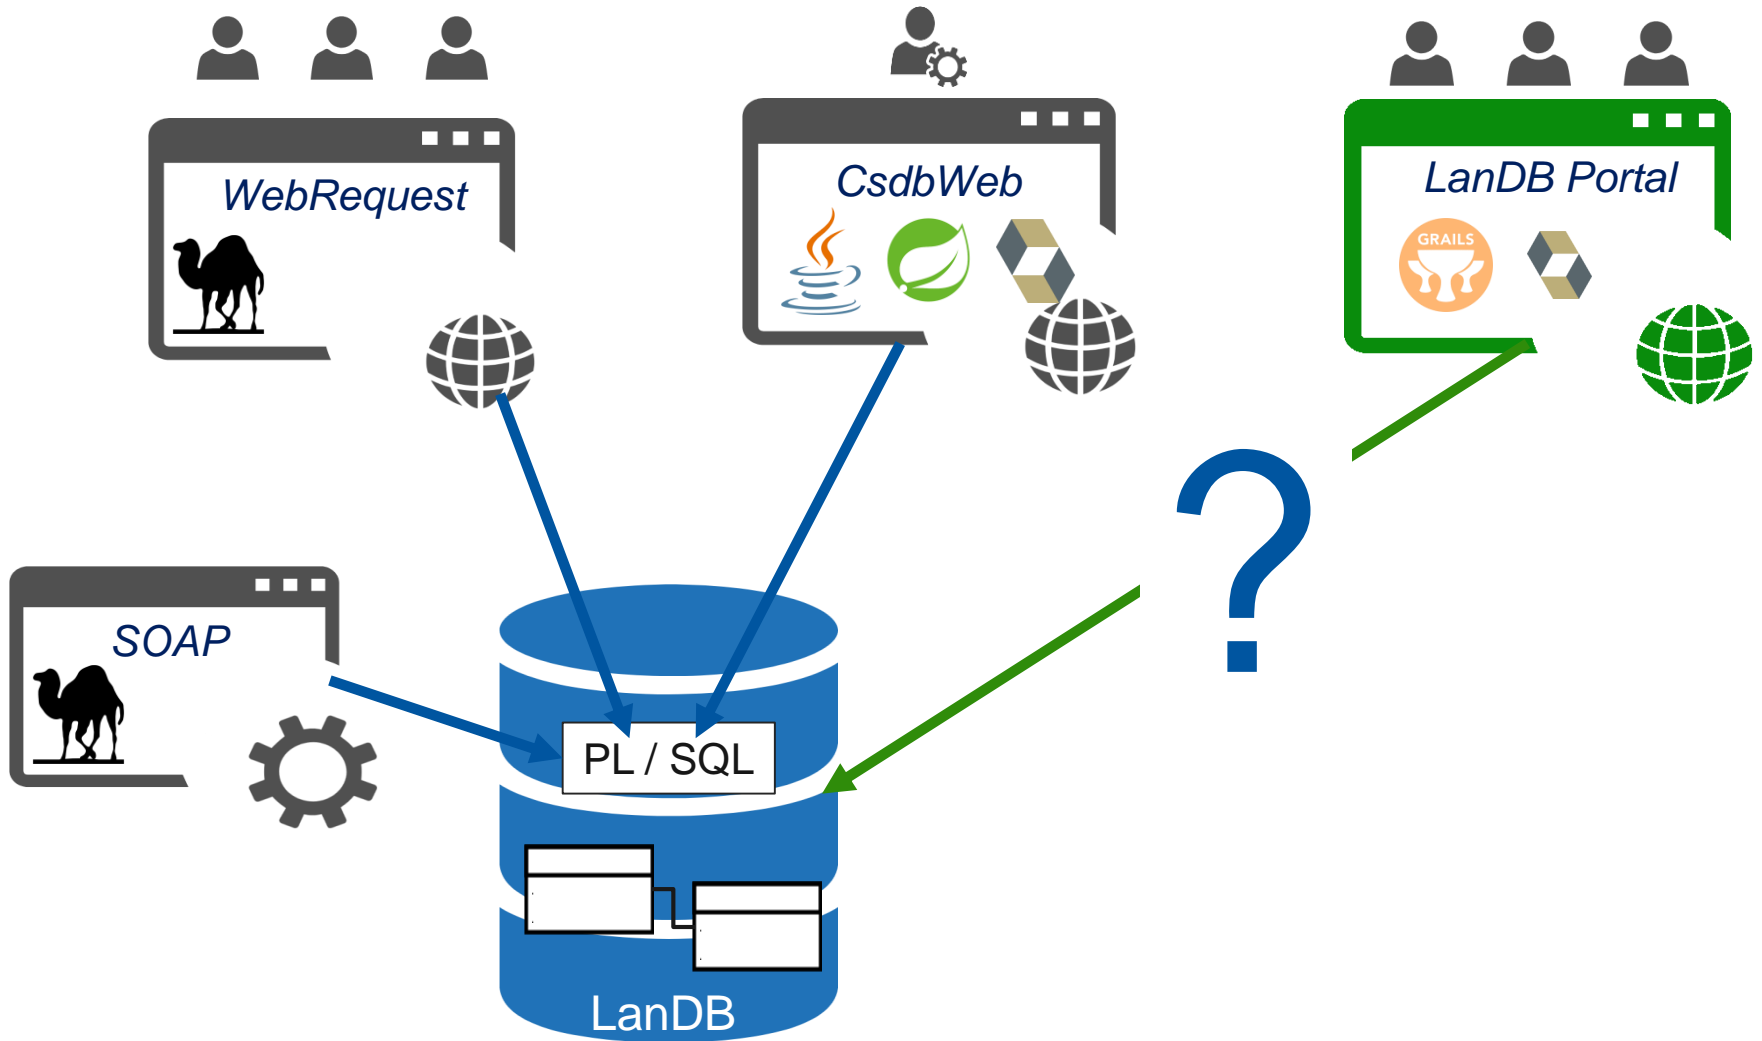

Business Logic library