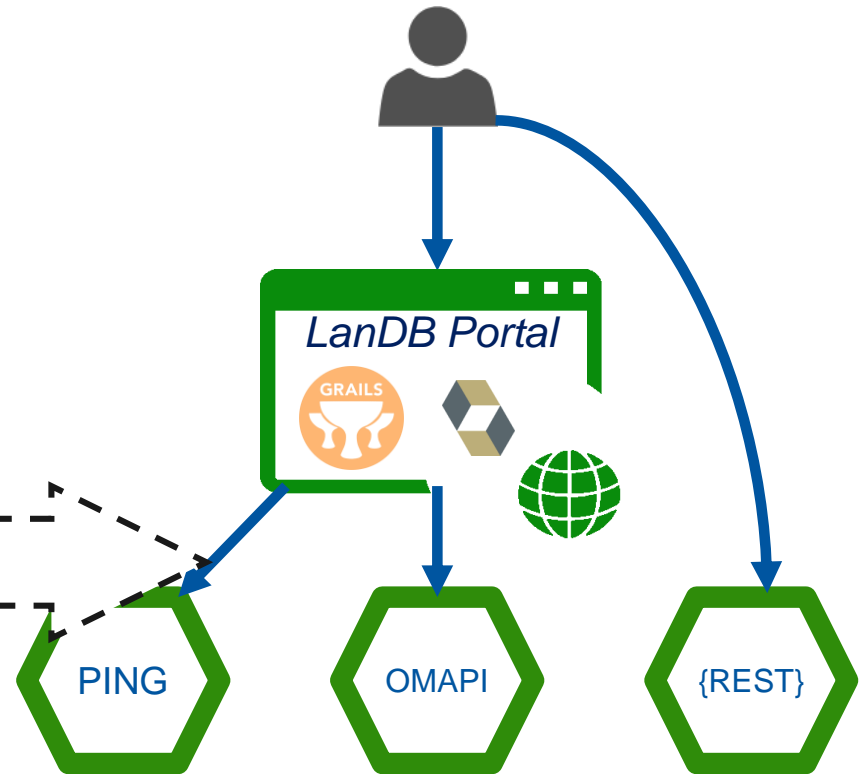

Overview

Overview

Overview

Overview

Evolution

Recent changes in architecture and development procedures in use to manage all CERN networks

- These include:
 - Homogenise technologies
 - Business Logic library
 - Microservices
 - Monorepo

Responsible
Infrastructure NETWORK, IT-CS

Main user
E-GROUP IT-DEP-CS-SYSADMIN, IT-CS

Interfaces Expand all Collapse all

Interface(s) Information

- **Interface Name**
- CFMGR.CERN.CH

- Logout
- Admin
- Edit News
- Setup Locks
- Impersonate
- FirewallRequest
- More
- Alarms
- Display
- Add/Change
- Remove
- Maintenance
- CS Monitored
- Visitor Requests
- Procedure
- Submit
- Sign
- Register
- Set Mgmt
- Admin Requests
- News Subscribe
- IP Phone
- Tools
- DNS Lookup
- PING
- MIKE
- SOAP access
- Topology
- By Building
- By StarPoint
- Blocked Systems
- By IP
- By Hardware
- Arrows

Business Logic library

Business Logic library

Microservices

Monolithic

Microservices

Microservices

Monolithic

Microservices

Microservices: example REST-API

Microservices: example REST-API

Monorepo

Monorepo

BABEL

Monorepo

Multi-repo

Monorepo