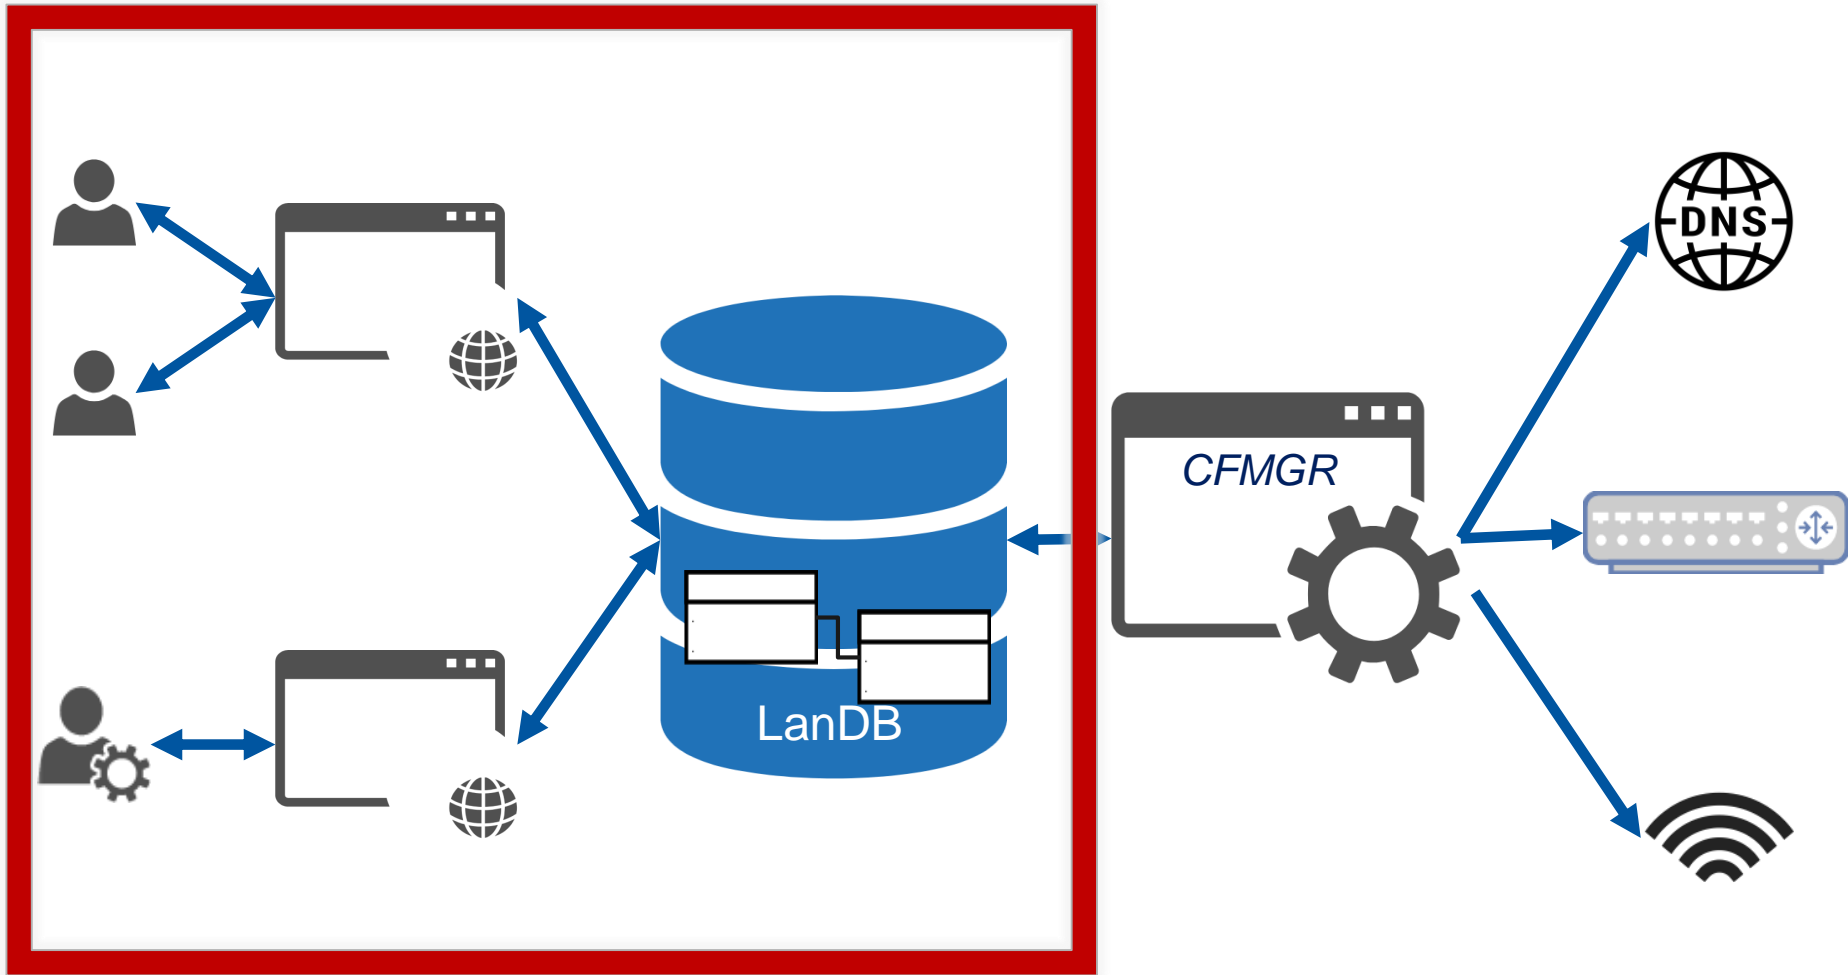

NETWORK CONFIGURATION MANAGEMENT TOOL EVOLUTION

Raul GARCIA, Nikolaos PAPOUTSIS
HEPiX Fall 2018
Barcelona, Spain

Overview

IT department

Communication Systems group

- 50.000+ ethernet connections
- 4.000+ routers & switches
- 18.000+ phone lines

Overview

Overview

Overview

Overview

Evolution

Recent changes in architecture and development procedures in use to manage all CERN networks

- These include:
 - Homogenise technologies
 - Business Logic library
 - Microservices
 - Monorepo

Homogenise technologies

Network Connection Request Forms - Display Information

The following information about a device which is already connected to the CERN Computer network corresponds to what we have in our databases at the moment. HELP is available by selecting the links on this page. For any questions or comments, please contact NETOPS.

Device Information

▶▶ Also available in the new Landb Portal: <https://landb.cern.ch/landb/portal/device/CFMGR> ◀◀

- **Device Name:** CFMGR [Last Operation]
- **Location:** 0513 R-0060 (Zone: BDXX UAA)
- **Manufacturer:** HP
- **Model/Type:** PROLIANT DL180 G6
- **Generic Type:** COMPUTER
- **Description:**
- **Tag:**
- **Serial Number:**
- **Operating System:**
- **CERN Inventory number:**
- **Network Interface Cards:**
- **Responsible for the device:**
- **Main User of the device:**
- **HCP Response:**
- **IPv6 Ready:**
- **Last changed:**