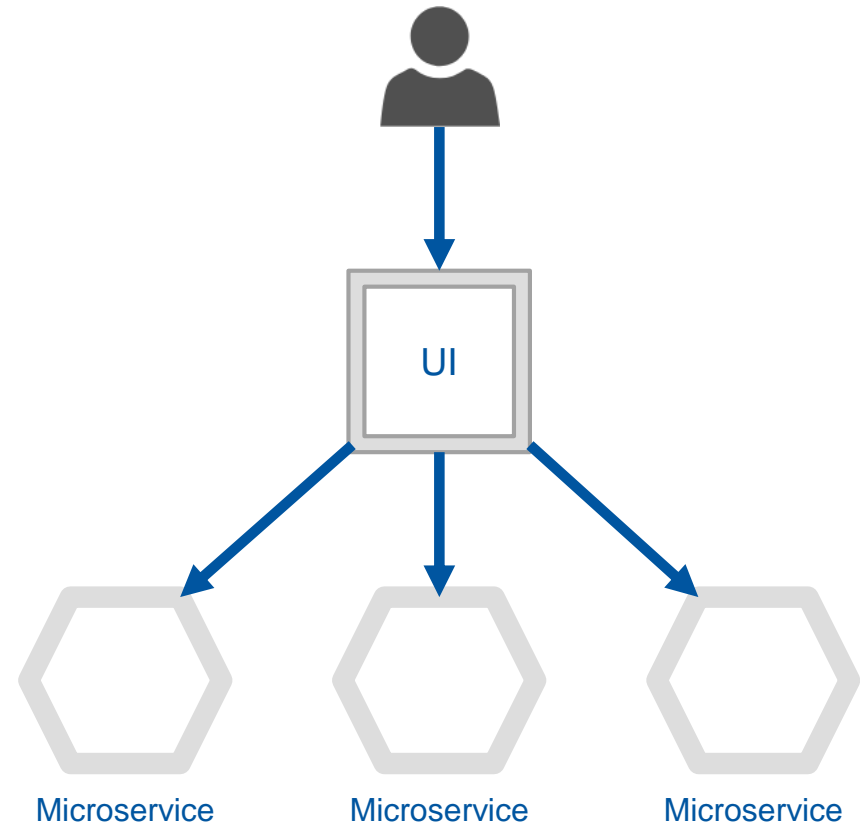

Overview

Overview

Overview

Overview

Evolution

Recent changes in architecture and development procedures in use to manage all CERN networks

- These include:
 - Homogenise technologies
 - Business Logic library
 - Microservices
 - Monorepo

Responsible
Infrastructure NETWORK, IT-CS

Main user
E-GROUP IT-DEP-CS-SYSADMIN, IT-CS

Interfaces Expand all Collapse all

Interface(s) Information

- **Interface Name**
- CFMGR.CERN.CH

- Logout
- Admin
- Edit News
- Setup Locks
- Impersonate
- FirewallRequest
- More
- Alarms
- Display
- Add/Change
- Remove
- Maintenance
- CS Monitored
- Visitor Requests
- Procedure
- Submit
- Sign
- Register
- Set Mgmt
- Admin Requests
- News Subscribe
- IP Phone
- Tools
- DNS Lookup
- PING
- MIKE
- SOAP access
- Topology
- By Building
- By StarPoint
- Blocked Systems
- By IP
- By Hardware
- Arrows

Business Logic library

Business Logic library

Microservices

Monolithic

Microservices

Microservices

Monolithic

Microservices

Microservices: example REST-API

Microservices: example REST-API

Monorepo

Monorepo

BABEL

Monorepo

Multi-repo

Monorepo