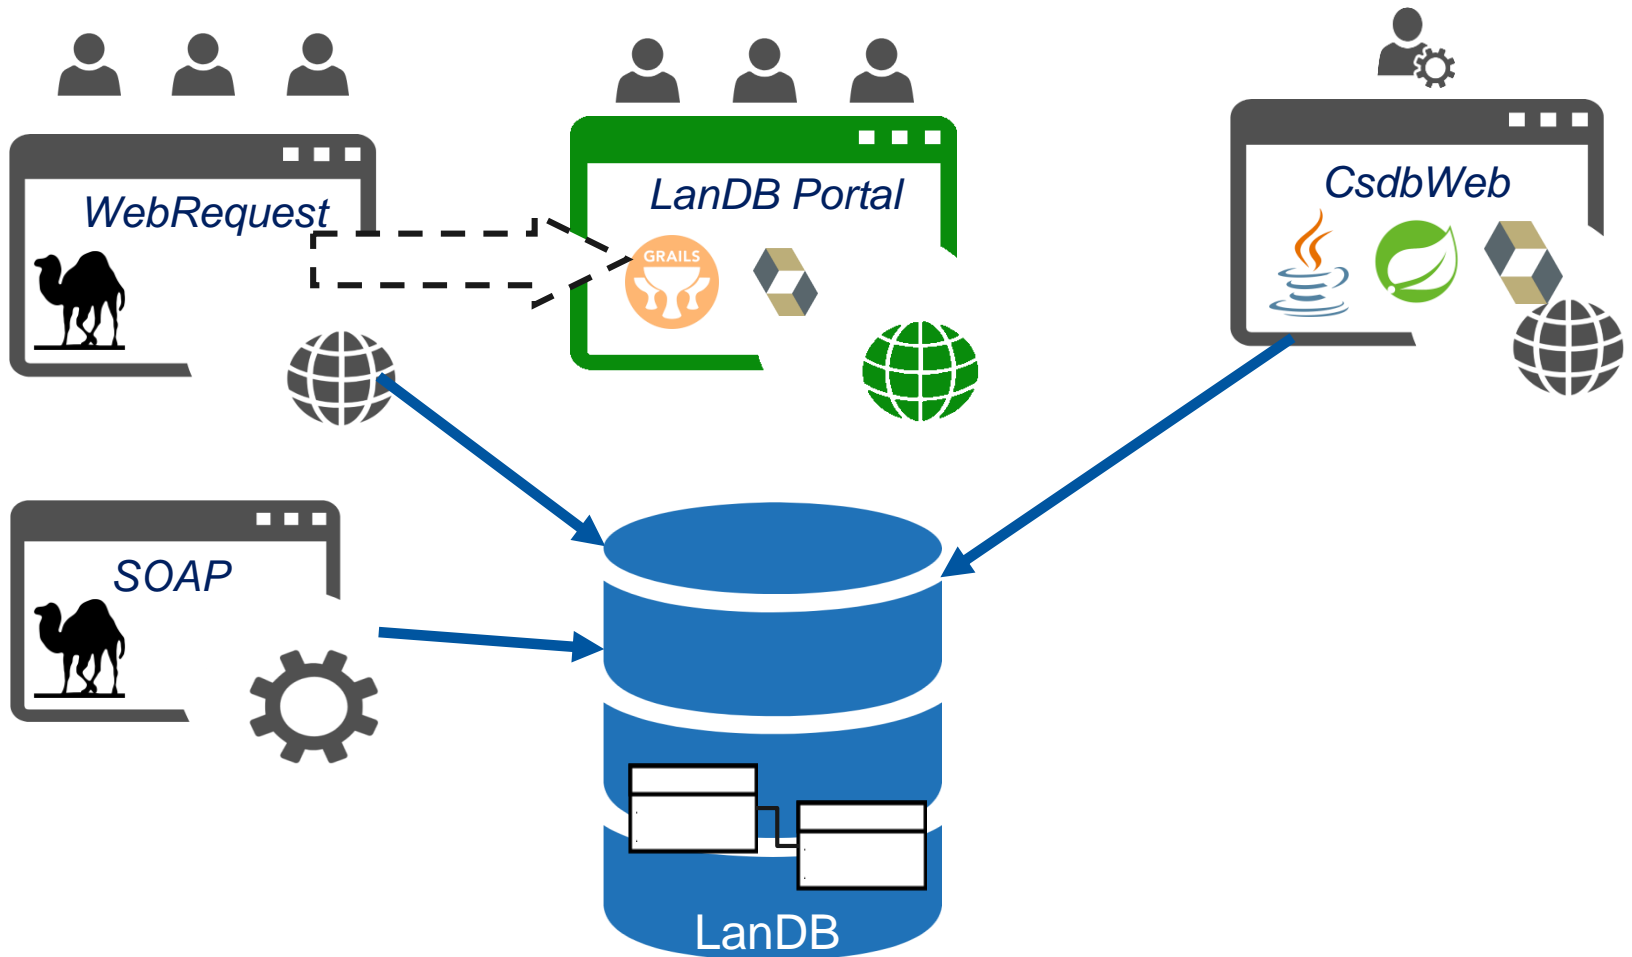

NETWORK CONFIGURATION MANAGEMENT TOOL EVOLUTION

Raul GARCIA, Nikolaos PAPOUTSIS
HEPiX Fall 2018
Barcelona, Spain

Overview

IT department

Communication Systems group

- 50.000+ ethernet connections
- 4.000+ routers & switches
- 18.000+ phone lines

Overview

Overview

Overview

Overview

Evolution

Recent changes in architecture and development procedures in use to manage all CERN networks

- These include:
 - Homogenise technologies
 - Business Logic library
 - Microservices
 - Monorepo

Homogenise technologies

Network Connection Request Forms - Display Information

The following information about a device which is already connected to the CERN Computer network corresponds to what we have in our databases at the moment. HELP is available by selecting the links on this page. For any questions or comments, please contact NETOPS.

Device Information

▶▶ Also available in the new Landb Portal: <https://landb.cern.ch/landb/portal/device/CFMGR> ◀◀

- **Device Name:** CFMGR [Last Operation]
- **Location:** 0513 R-0060 (Zone: BDXX UAA)
- **Manufacturer:** HP
- **Model/Type:** PROLIANT DL180 G6
- **Generic Type:** COMPUTER
- **Description:**
- **Tag:**
- **Serial Number:**
- **Operating System:**
- **CERN Inventory number:**
- **Network Interface Cards:**
- **Responsible for the device:**
- **Main User of the device:**
- **HCP Response:**
- **IPv6 Ready:**
- **Last changed:**