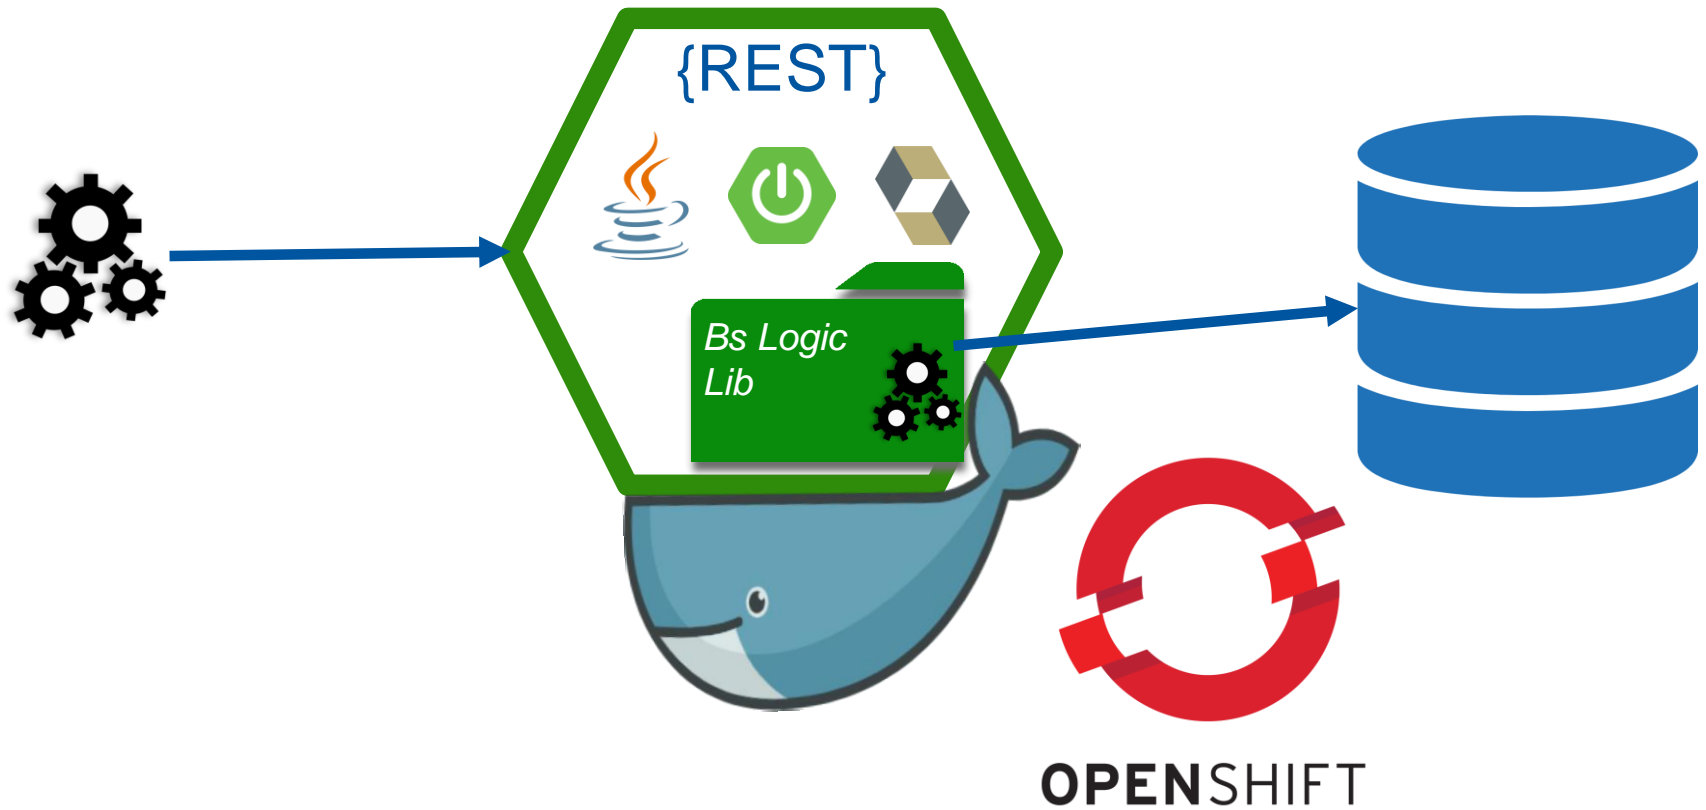

Overview

Overview

Overview

Overview

Evolution

Recent changes in architecture and development procedures in use to manage all CERN networks

- These include:
 - Homogenise technologies
 - Business Logic library
 - Microservices
 - Monorepo

Responsible
Infrastructure NETWORK, IT-CS

Main user
E-GROUP IT-DEP-CS-SYSADMIN, IT-CS

Interfaces Expand all Collapse all

Interface(s) Information

- **Interface Name**
- CFMGR.CERN.CH

- Logout
- Admin
- Edit News
- Setup Locks
- Impersonate
- FirewallRequest
- More
- Alarms
- Display
- Add/Change
- Remove
- Maintenance
- CS Monitored
- Visitor Requests
- Procedure
- Submit
- Sign
- Register
- Set Mgmt
- Admin Requests
- News Subscribe
- IP Phone
- Tools
- DNS Lookup
- PING
- MIKE
- SOAP access
- Topology
- By Building
- By StarPoint
- Blocked Systems
- By IP
- By Hardware
- Arrows

Microservices: example REST-API

Microservices: example REST-API

Monorepo

Monorepo

BABEL

Monorepo

Multi-repo

Monorepo