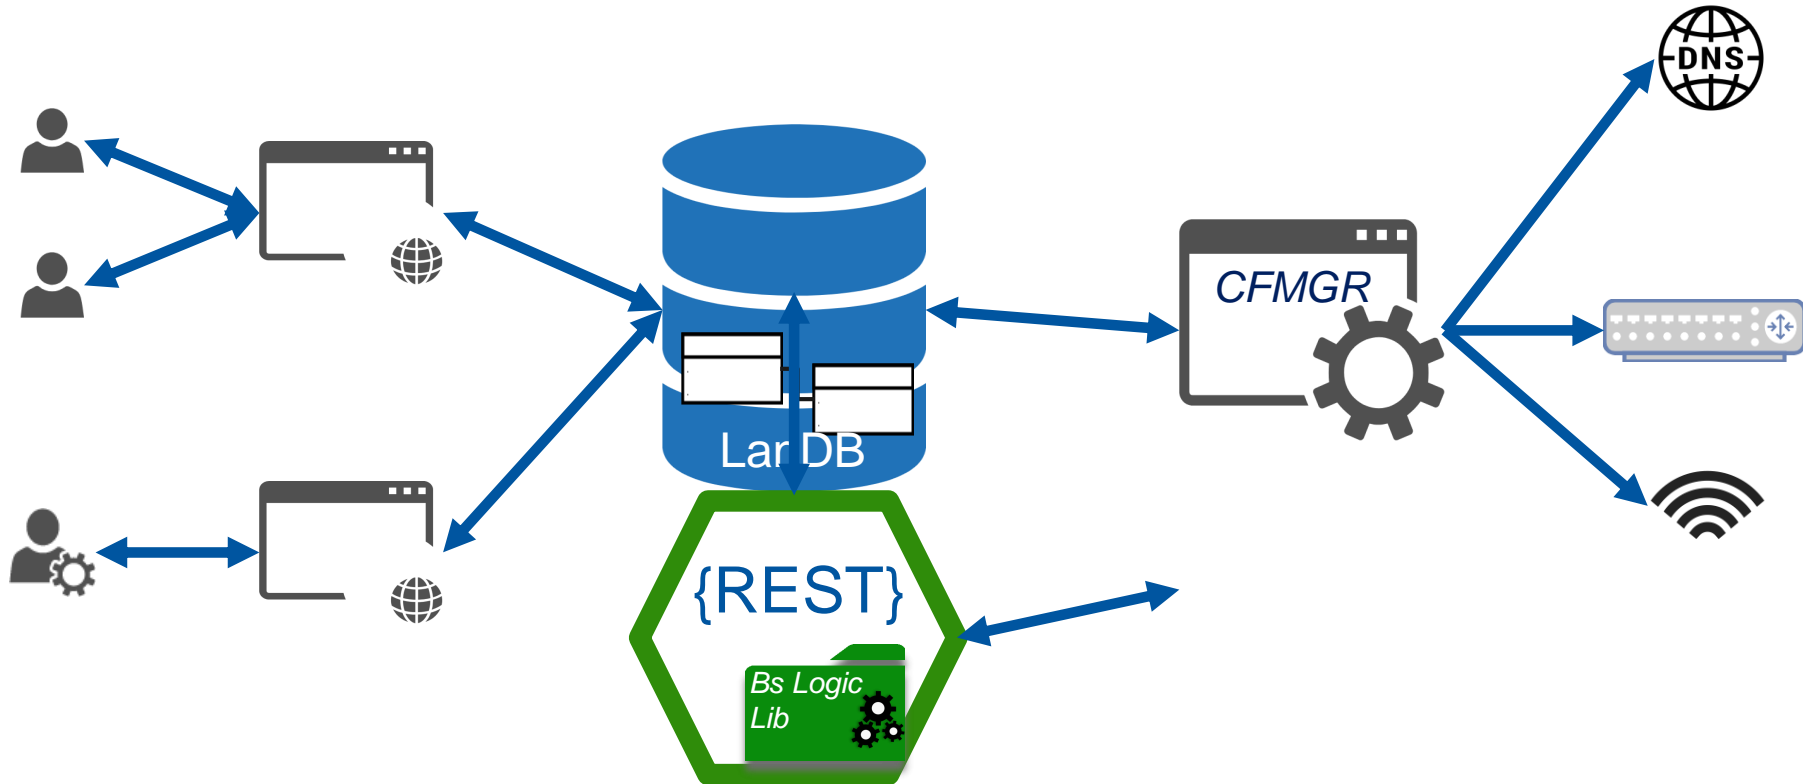

Overview

Overview

Overview

Overview

Evolution

Recent changes in architecture and development procedures in use to manage all CERN networks

- These include:
 - Homogenise technologies
 - Business Logic library
 - Microservices
 - Monorepo

Responsible
Infrastructure NETWORK, IT-CS

Main user
E-GROUP IT-DEP-CS-SYSADMIN, IT-CS

Interfaces Expand all Collapse all

Interface(s) Information

- **Interface Name**
- CFMGR.CERN.CH

- Logout
- Admin
- Edit News
- Setup Locks
- Impersonate
- FirewallRequest
- More
- Alarms
- Display
- Add/Change
- Remove
- Maintenance
- CS Monitored
- Visitor Requests
- Procedure
- Submit
- Sign
- Register
- Set Mgmt
- Admin Requests
- News Subscribe
- IP Phone
- Tools
- DNS Lookup
- PING
- MIKE
- SOAP access
- Topology
- By Building
- By StarPoint
- Blocked Systems
- By IP
- By Hardware
- Arrows

Business Logic library

Business Logic library

Microservices

Monolithic

Microservices

Microservices

Monolithic

Microservices

Microservices: example REST-API

Microservices: example REST-API

Monorepo

Monorepo

BABEL

Monorepo

Multi-repo

Monorepo