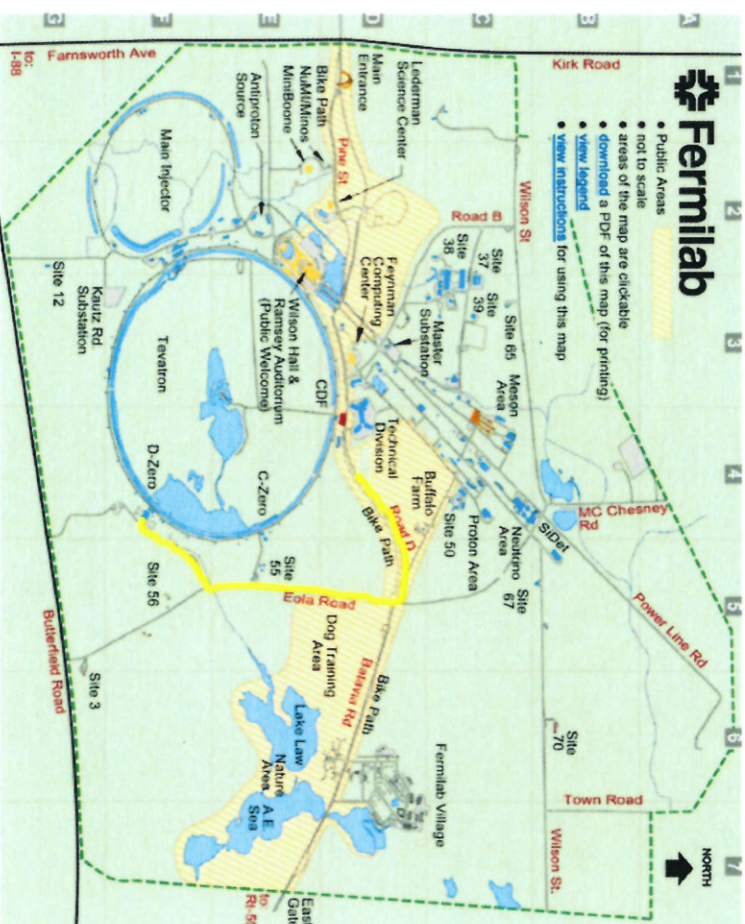

Location: DØ

Closed toe shoes to be worn on tours. Flip flops, high heels, sandals or slippers are not allowed.

**Age restriction – 14 years old or older.
Tour is ~1.5 hours**