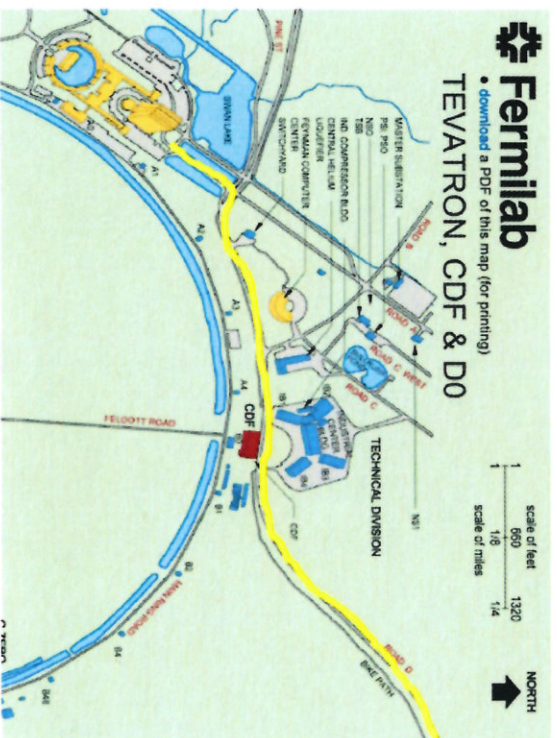

Location: DØ

Closed toe shoes to be worn on tours. Flip flops, high heels, sandals or slippers are not allowed.

**Age restriction – 14 years old or older.
Tour is ~1.5 hours**