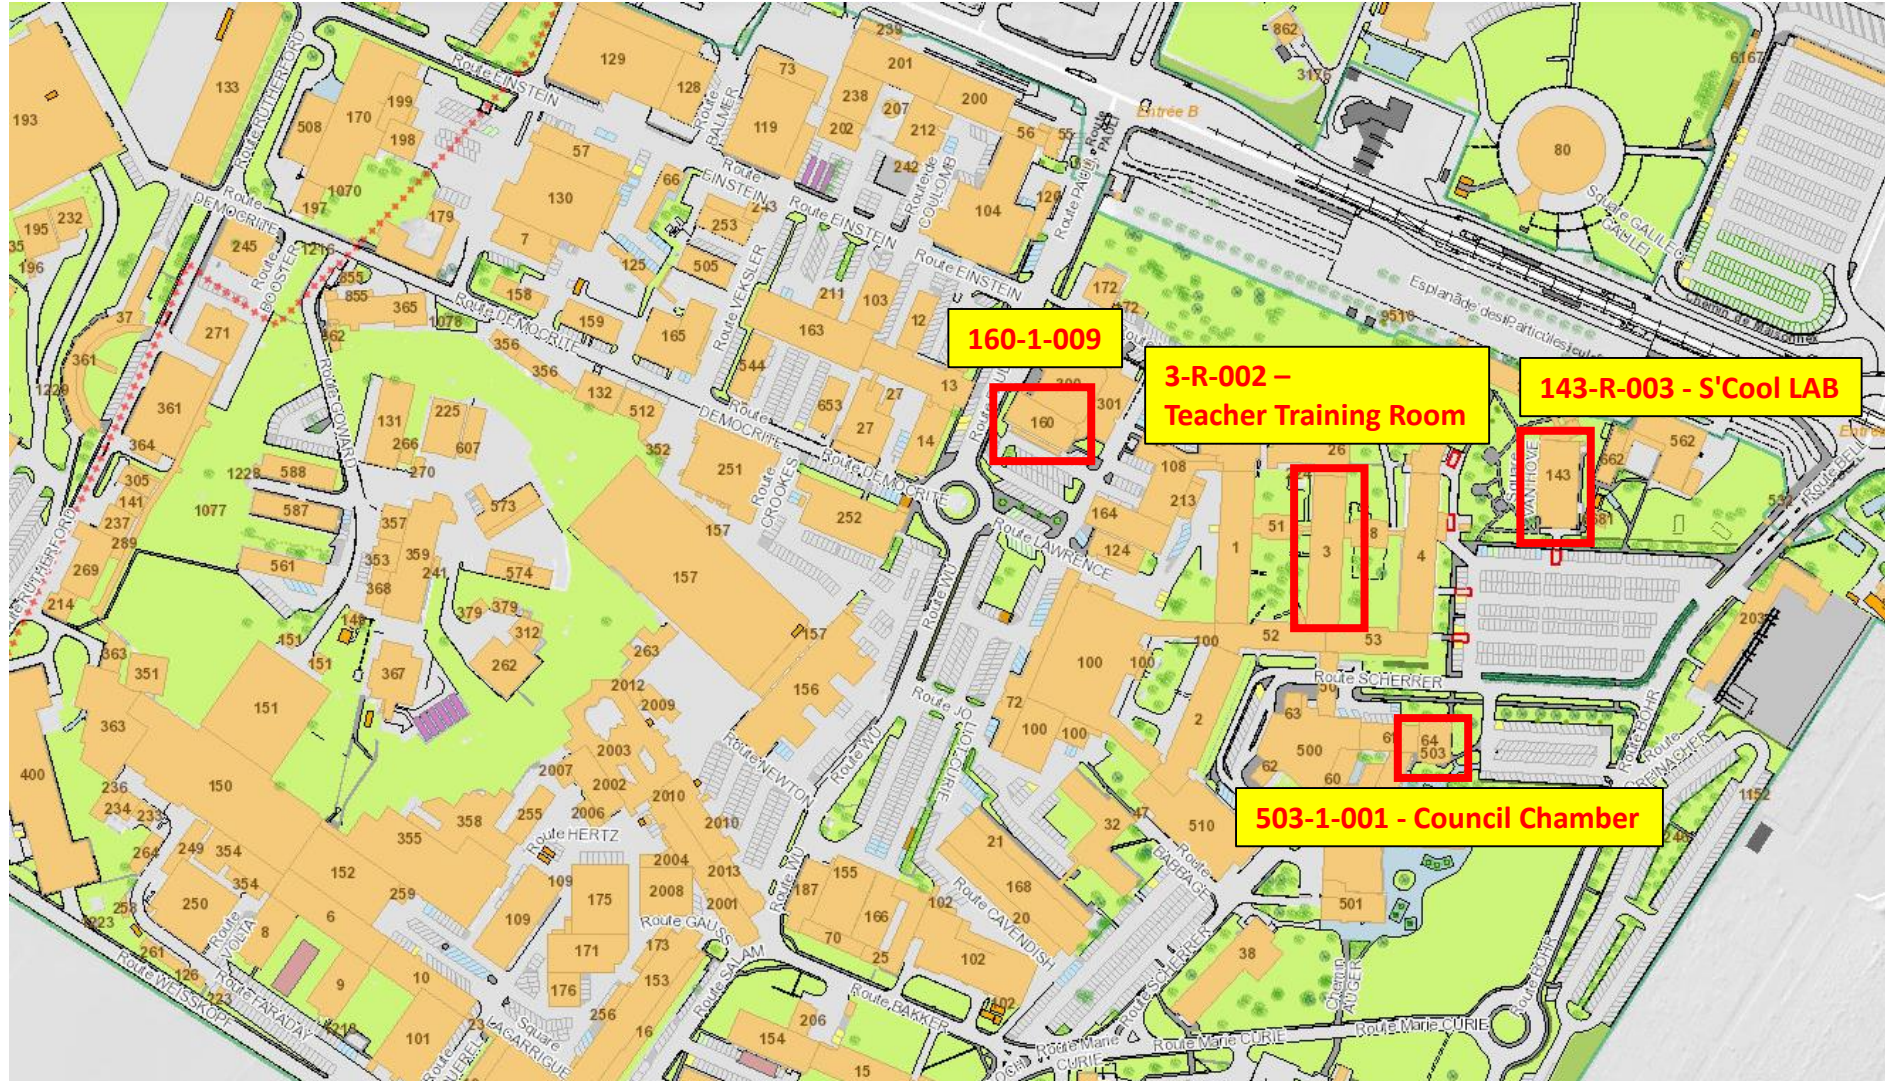

Hands-On Tutorials

<https://maps.cern.ch>

Hands-On Tutorials

<https://maps.cern.ch>

Hands-On Tutorials

<https://maps.cern.ch>

160-1-009

3-R-002 - Teacher Training Room