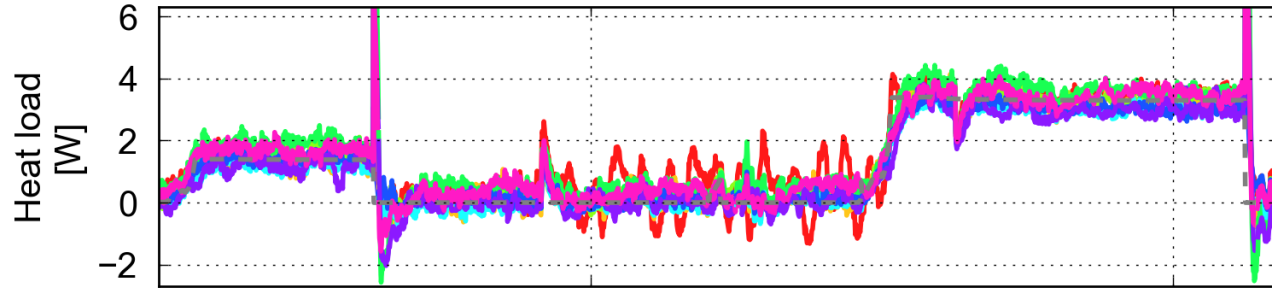

100 ns

From Fri, 29 Jun 2018 08:00:00

Tue 03-07 00:00

Tue 03-07 12:00

50 ns

From Fri, 29 Jun 2018 08:00:00

25 ns

From Wed, 20 Jun 2018 08:00:00