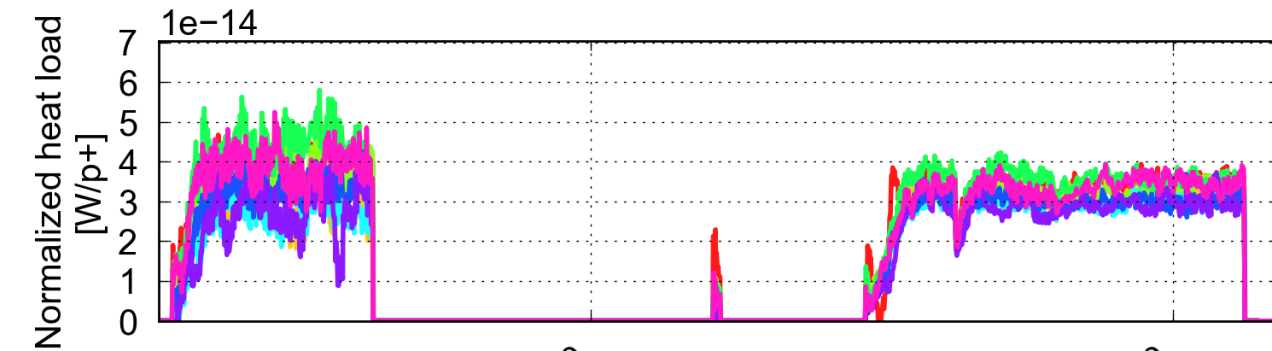

100 ns

From Fri, 29 Jun 2018 08:00:00

Tue 03-07 00:00

Tue 03-07 12:00

50 ns

From Fri, 29 Jun 2018 08:00:00

25 ns

From Wed, 20 Jun 2018 08:00:00