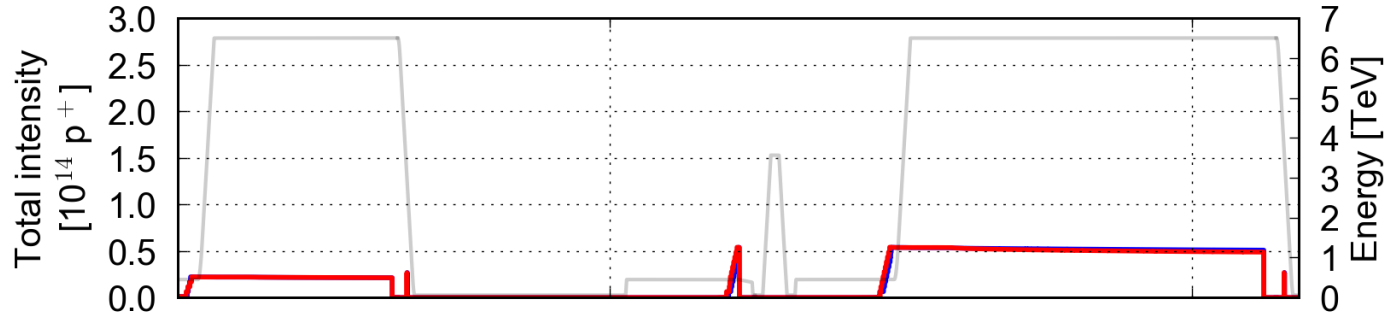

100 ns

From Fri, 29 Jun 2018 08:00:00

Tue 03-07 00:00

Tue 03-07 12:00

50 ns

From Fri, 29 Jun 2018 08:00:00

25 ns

From Wed, 20 Jun 2018 08:00:00