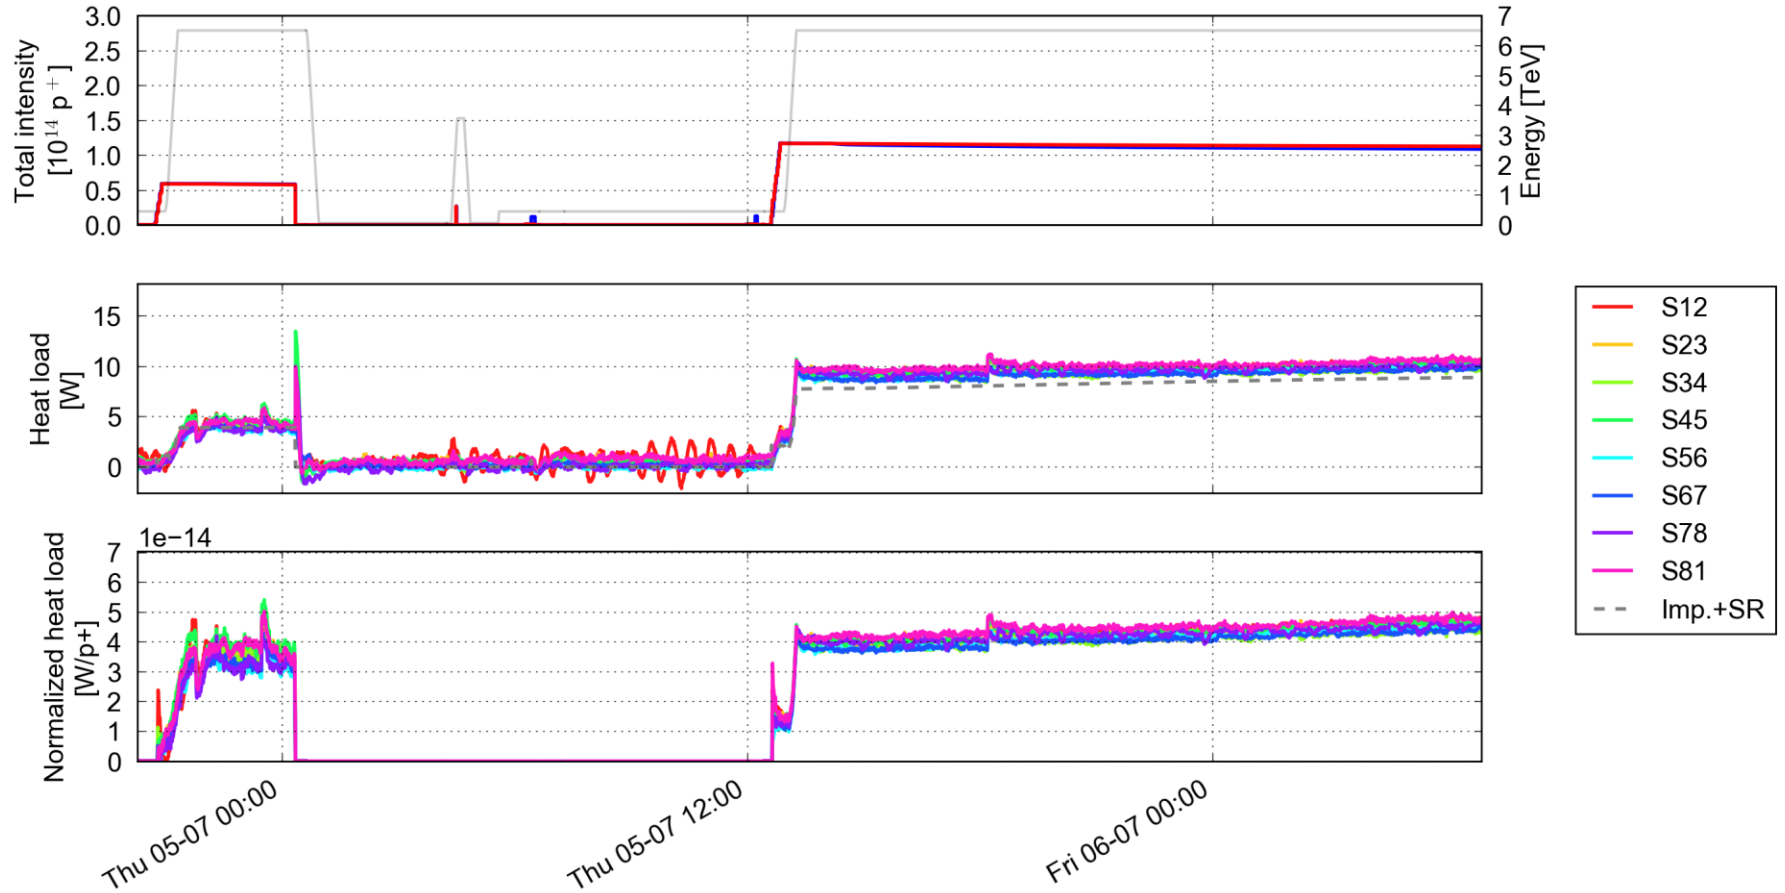

100 ns

From Fri, 29 Jun 2018 08:00:00

Tue 03-07 00:00

Tue 03-07 12:00

50 ns

From Fri, 29 Jun 2018 08:00:00

25 ns

From Wed, 20 Jun 2018 08:00:00