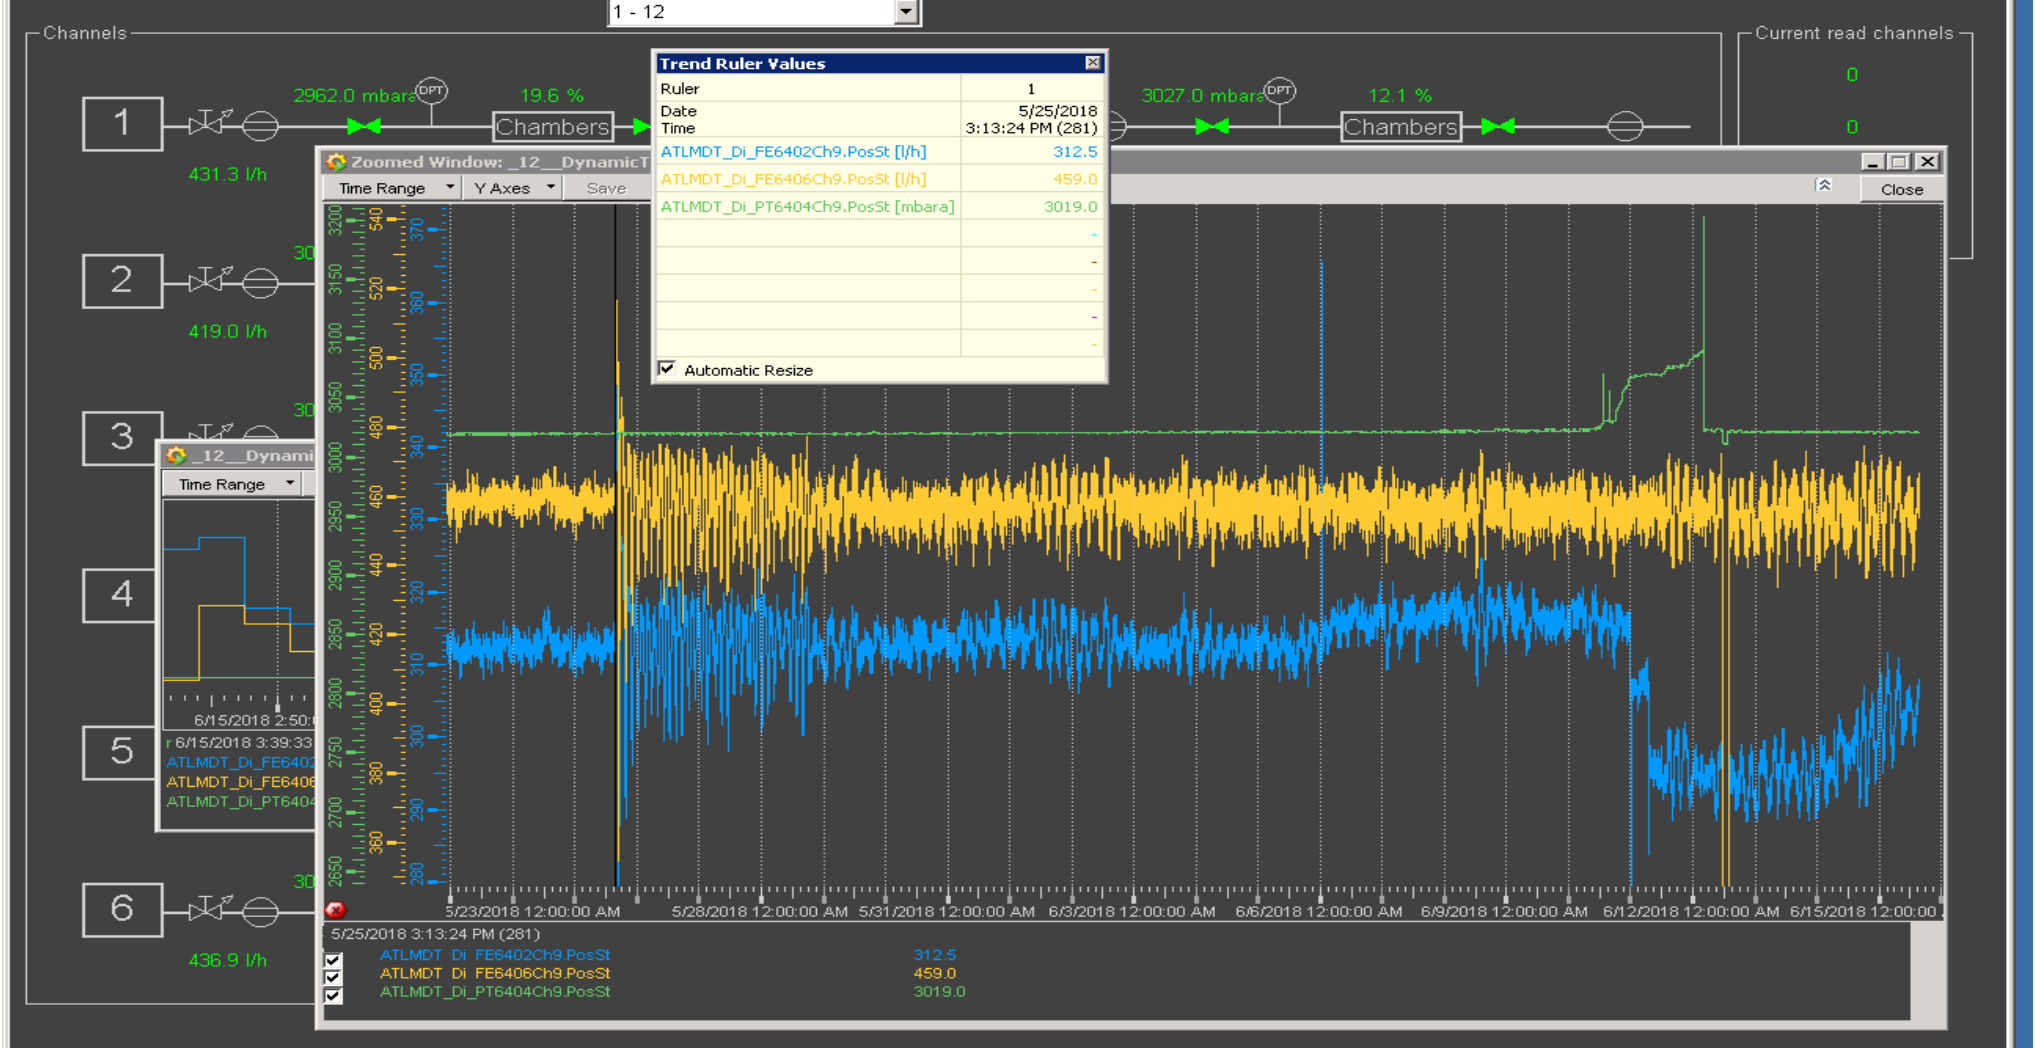

unicosHMI_1: LHC_GCS_ATLAS

S: ATLMDT/ATLMDT_DistribChannels64.xml

GCS LHC Atlas v7.11.0

2018.04.26 09:54:33.7: ATLTRT_Mb_Flow_AA FT3853 - High Flow Alarm Warning TRUE 1/1 0 Unack.

System Status: fmerlet 3:39:33 PM 6/15/2018

MDT Distribution Rack 64 (EO_MDT_L5_C_1) channels 3:39:33 PM 6/15/2018

MDT	Distribution	Rack_64	FC_Sel	Pressures	Remaining time	Device	Select
	Inp_Flows	Flows	Vol_repl	Flow_stab			