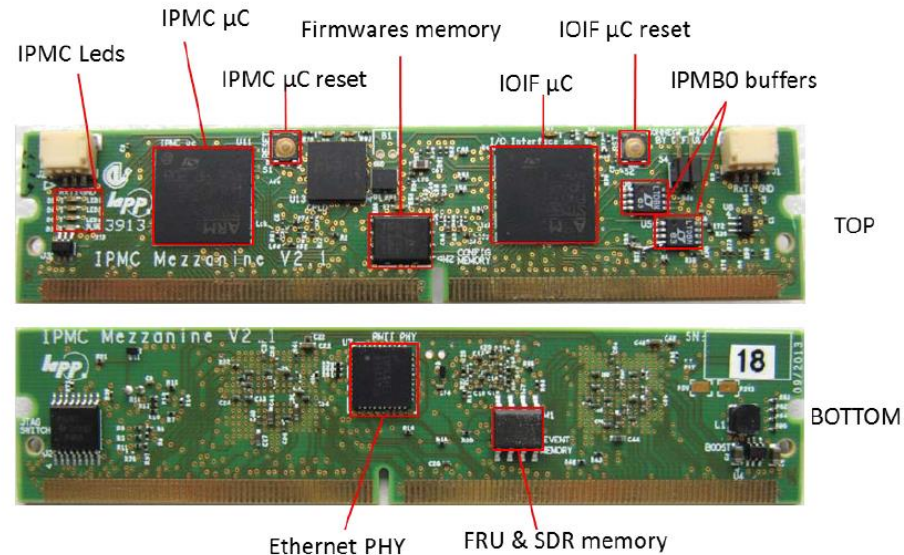

IPMC on gFEX

Shaochun Tang

gFEX introduction

LAPP-IPMC

gFEX -- the ATLAS Calorimeter Level 1
Real Time Processor

I2Cbus map - IPMC & Zynq

LAPP IPMC

**IPMC function used on gFEX:
Power ON/OFF the board**