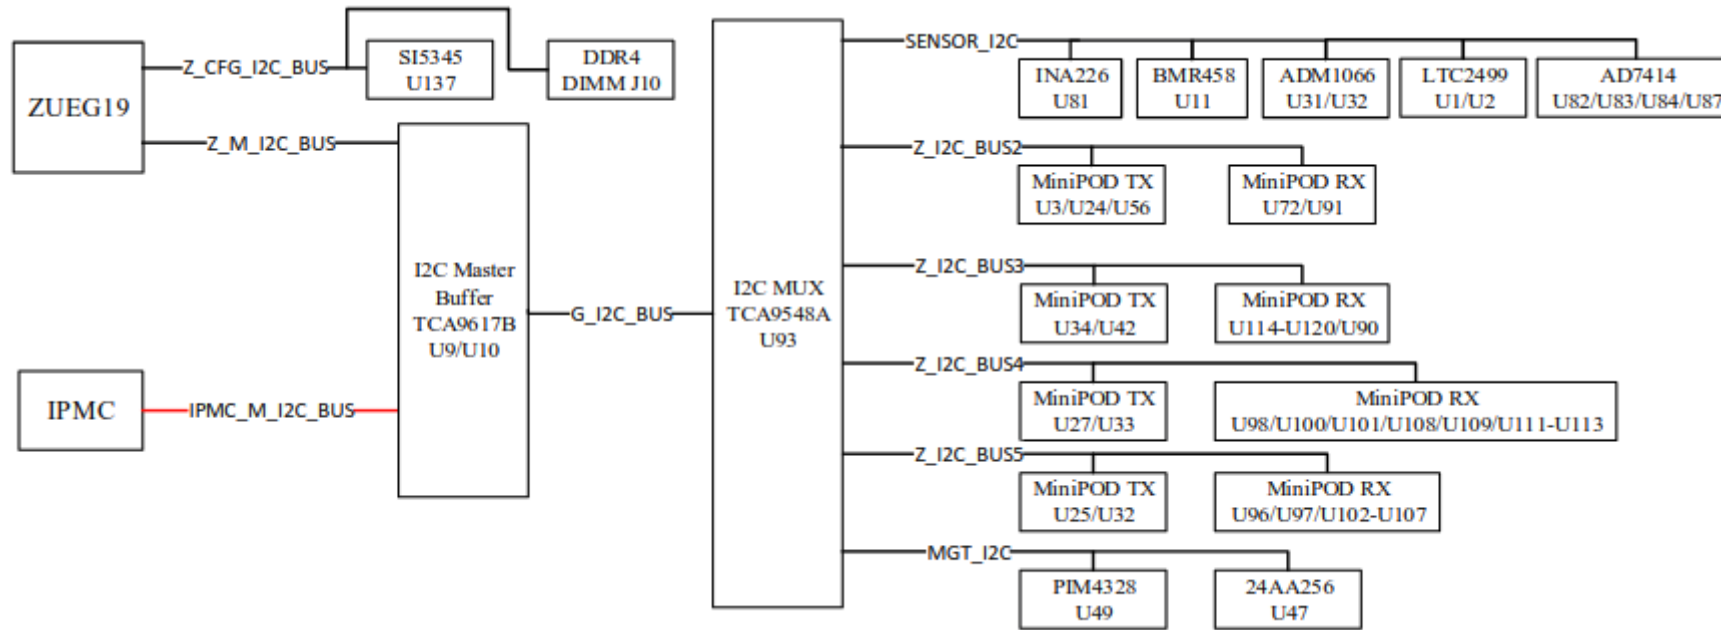

IPMC on gFEX

Shaochun Tang

gFEX introduction

LAPP-IPMC

gFEX -- the ATLAS Calorimeter Level 1
Real Time Processor

I2Cbus map - IPMC & Zynq

LAPP IPMC

**IPMC function used on gFEX:
Power ON/OFF the board**