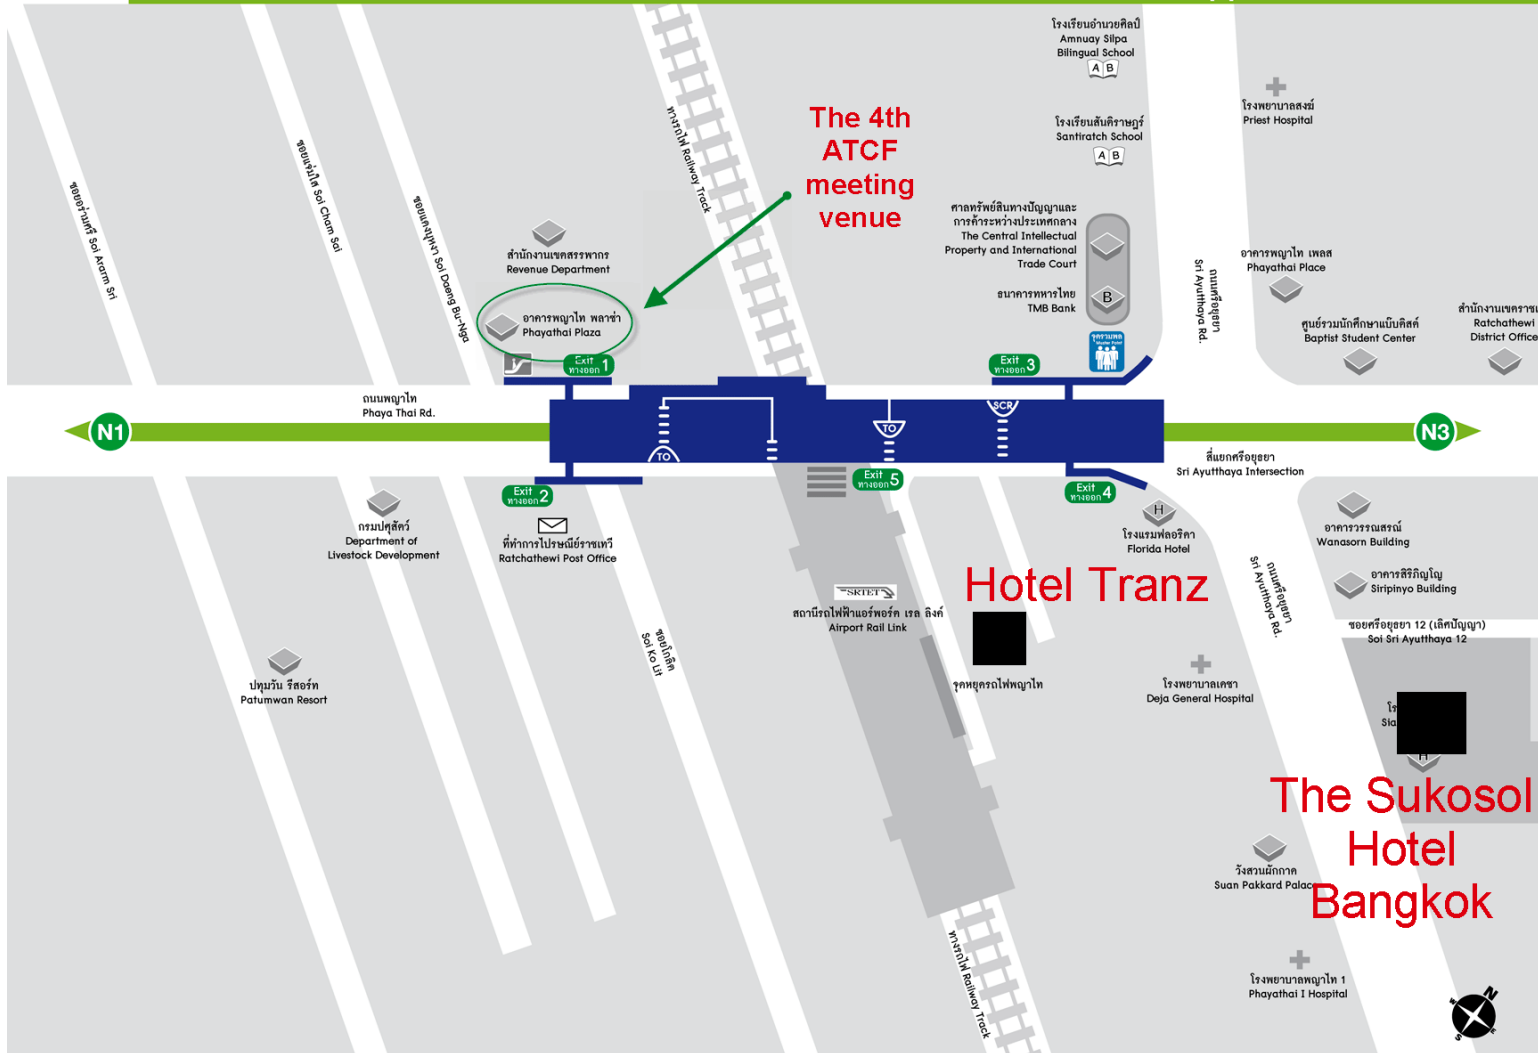

N2 พญาไท  
Phaya Thai

# แผนที่บริเวณสถานี Area Map

สายสุขุมวิท Sukhumvit Line

# Reception

- at the Sukosol Hotel
- Meet at the lobby 18:00
- 5 mins walk

# Banquet

- at Baiyoke sky hotel,
- on 81<sup>st</sup> floor
- Meet at the lobby 18:00
- Take a 10 min ride on the van

- Visit Revolving View Point, on 84<sup>th</sup> floor after Banquet

Exit 3 for  
Airport bus  
(A1, A2) to  
DonMuang