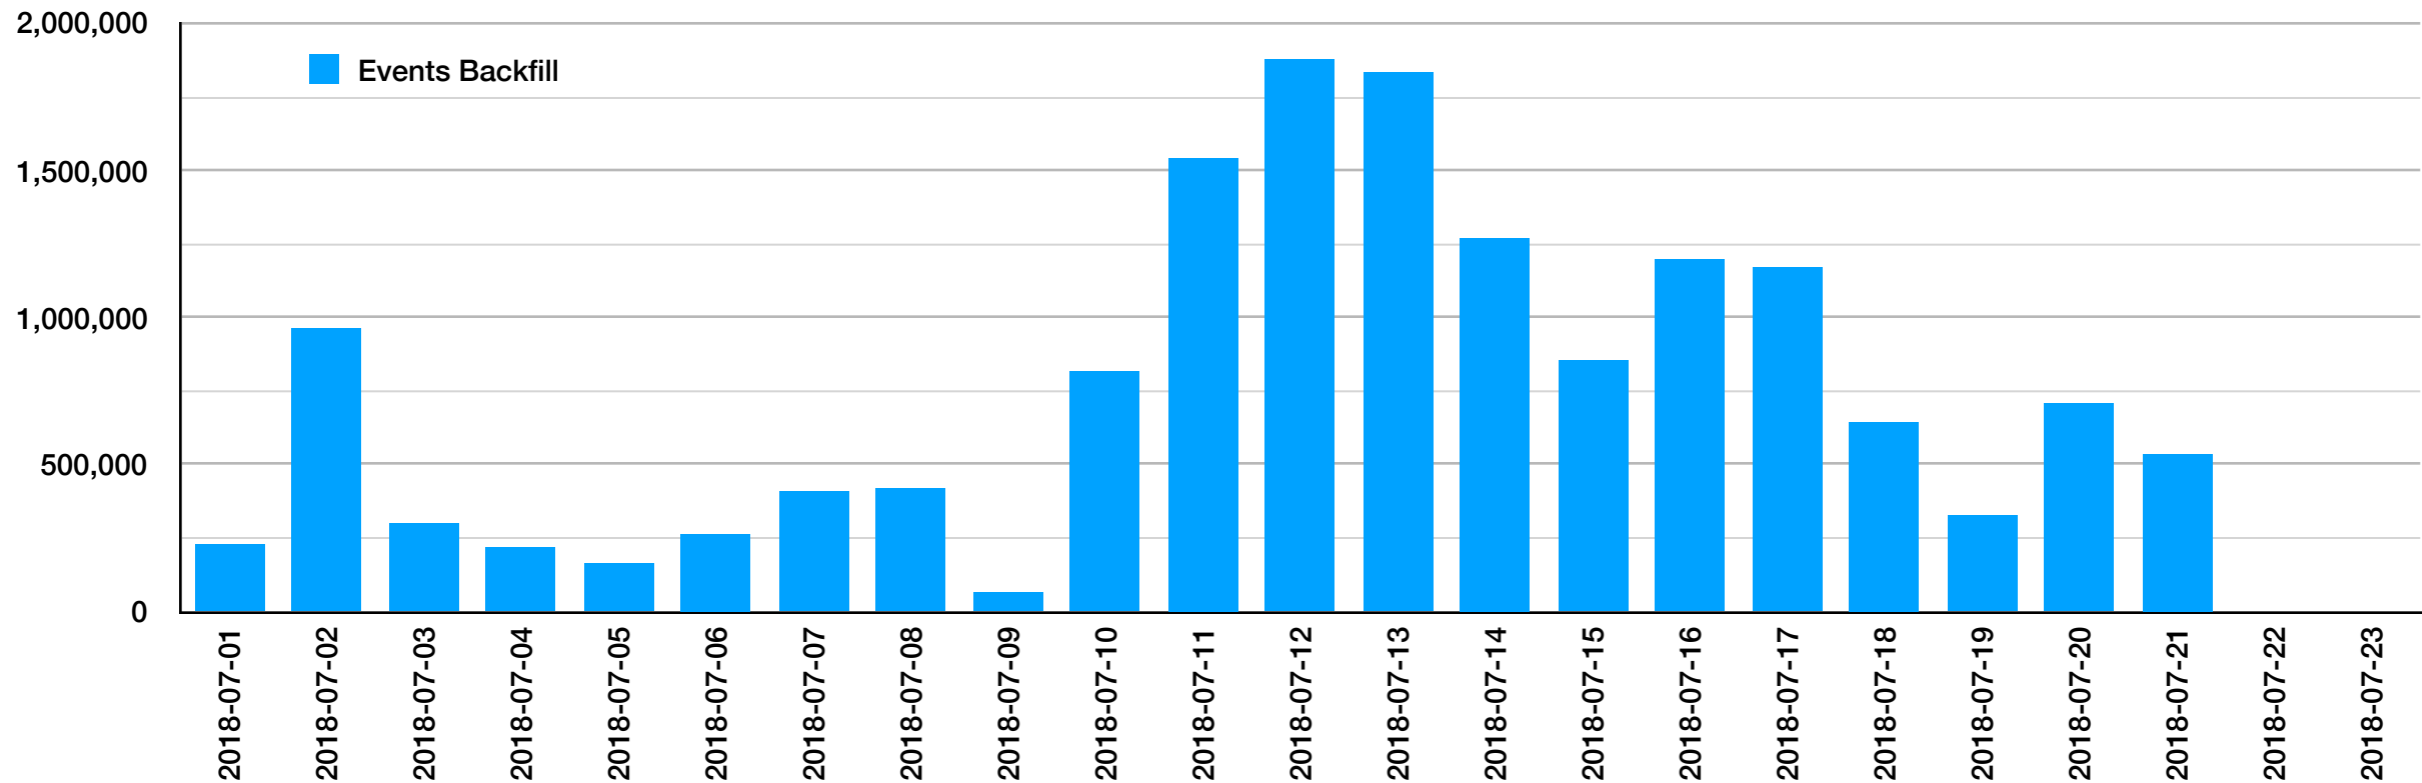

ATLAS production @ OLCF. July 2018

- ~6M Titan core*hours consumed
- 15,7M Events delivered
- Quite big MC campaign was finished over weekend, and we have some 'starving' with work from ATLAS
 - New tasks should arrive soon