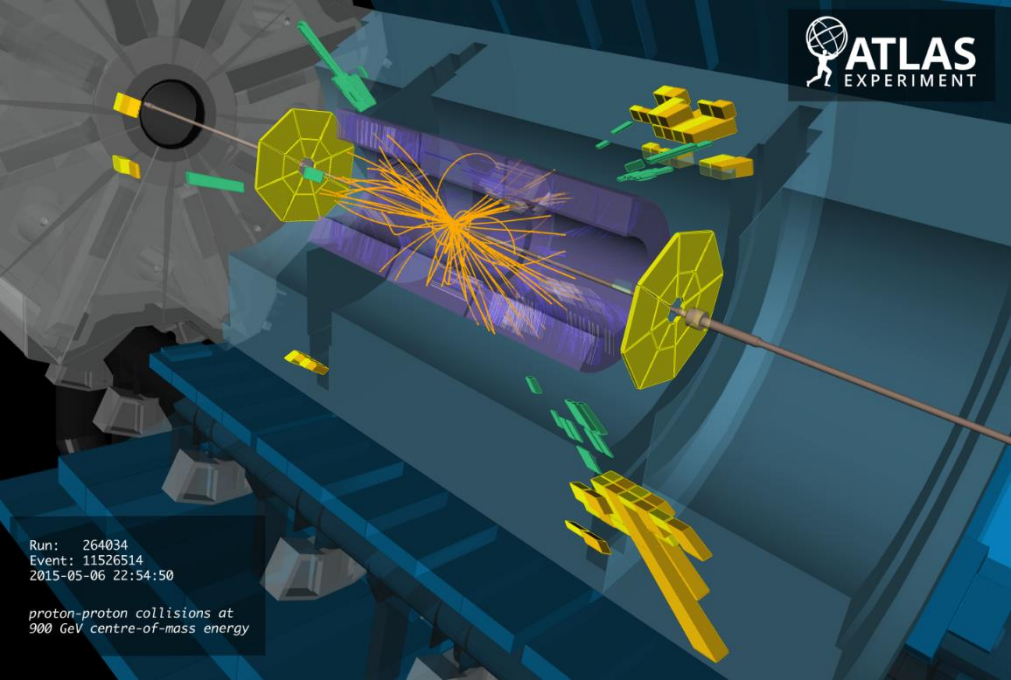

FRANCE

CMS

ALICE

LHC 27 km

CMS Experiment at the LHC, CERN  
Data recorded: 2015-Jun-03 08:48:32.279552 GMT  
Run / Event / LS: 246908 / 77874559 / 86