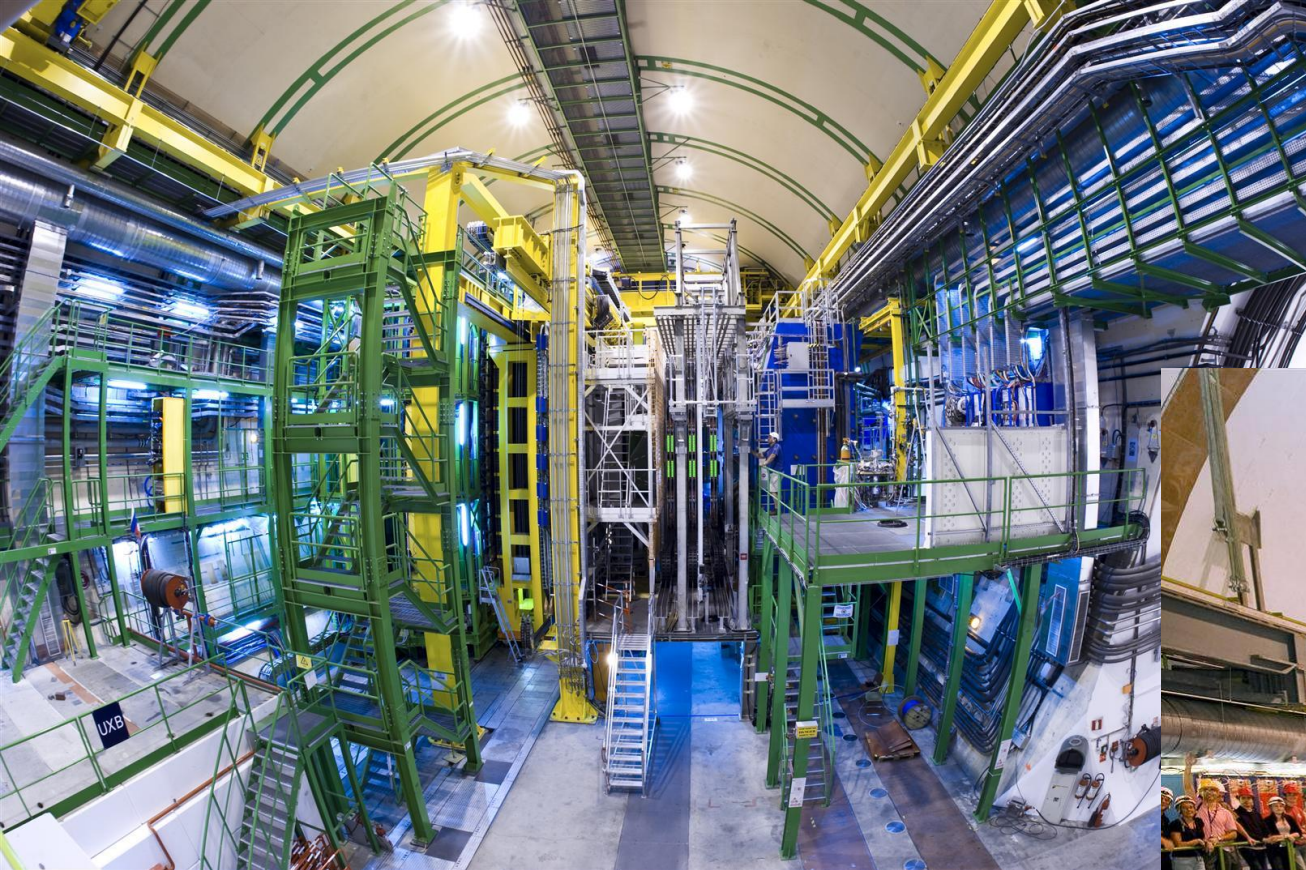

FRANCE

CMS

ALICE

LHC 27 km

CMS Experiment at the LHC, CERN  
Data recorded: 2015-Jun-03 08:48:32.279552 GMT  
Run / Event / LS: 246908 / 77874559 / 86