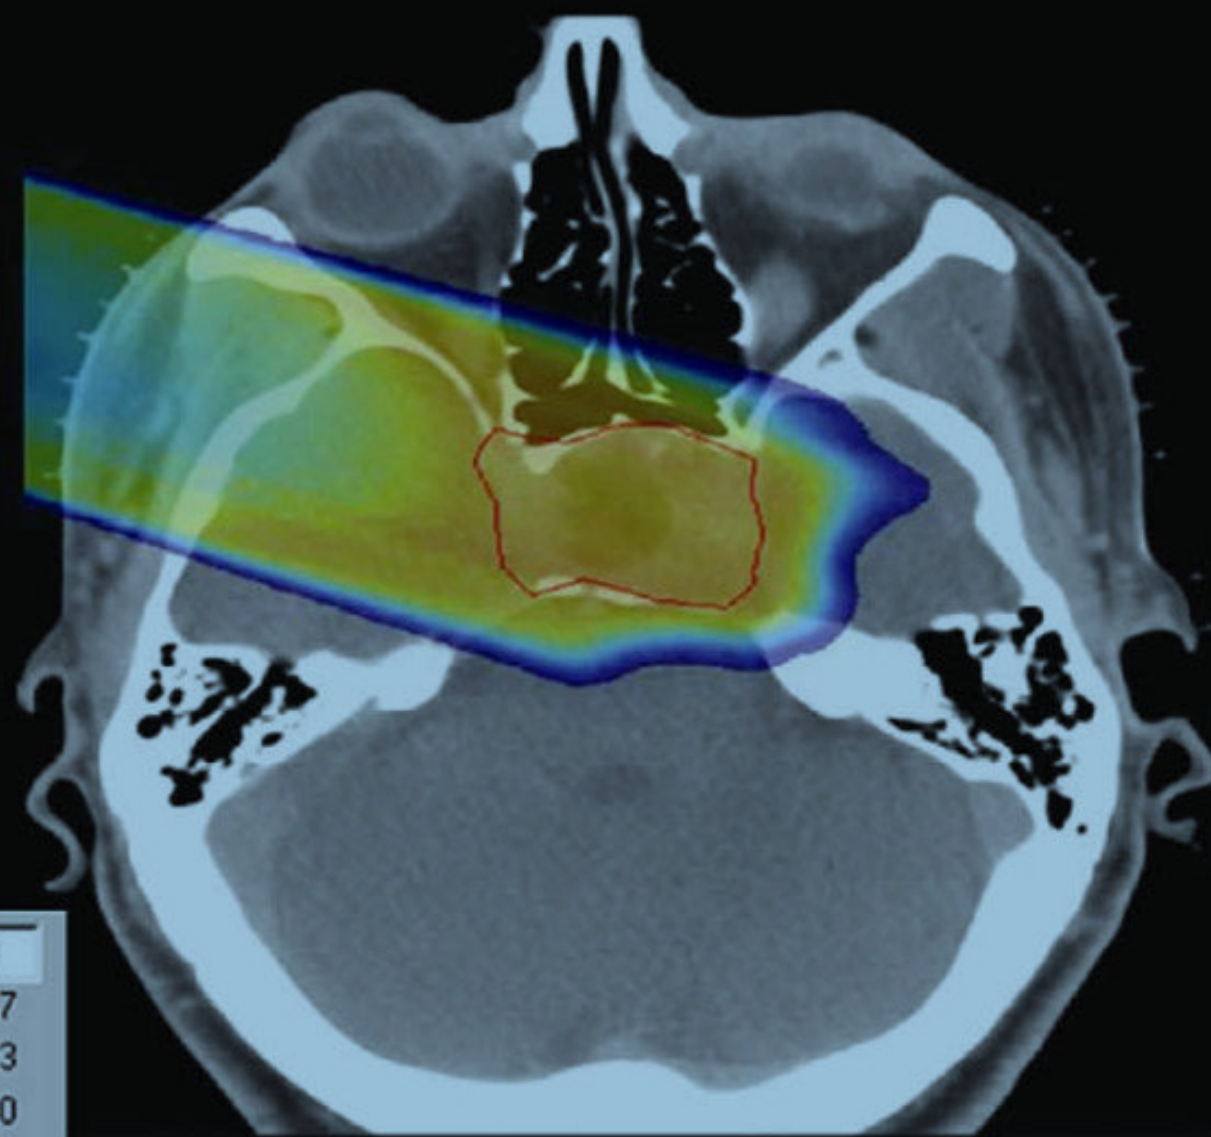

# HEAL

Hadron

Emission

Applications

Lab

The display is divided into several functional panels:

- Left Panel:** Shows a 3D anatomical model of a human head and neck. A blue beam path is visible. Text at the top reads "ADJUSTMENT" and "BEAM POINT 0.56 cm". At the bottom, it says "USER LOCATED AT POSITION 1 OFF".
- Middle Panel:** Displays "GANTRY ALIGNMENT" with a "GANTRY ANGLE -55°". It features a 3D brain model with a yellow beam line and various data points: "Angle: 5.23", "Pitch: 4.26", "Roll: 12.7, 13.5", "Displacement (-20.9, -12.7, 6.7)", "EnergyLeft: 100", and "EnergyRight: -1.0". At the bottom, it says "USER LOCATED AT POSITION 2 ON".
- Right Panel:** Titled "HEAL PROTON THERAPY LHC Interactive Tunnel", it shows "GANTRY ACTIVITY" and "STATUS WORKING TUN TR 1". It includes a 3D gantry model, a "GANTRY ANGLE -55°" indicator, and a "PROTON BEAM SOURCE" section with "ENERGY ENGINE 1" and "DEPTH CONTROL" options. At the bottom, it says "USER LOCATED AT POSITION 3 OFF".