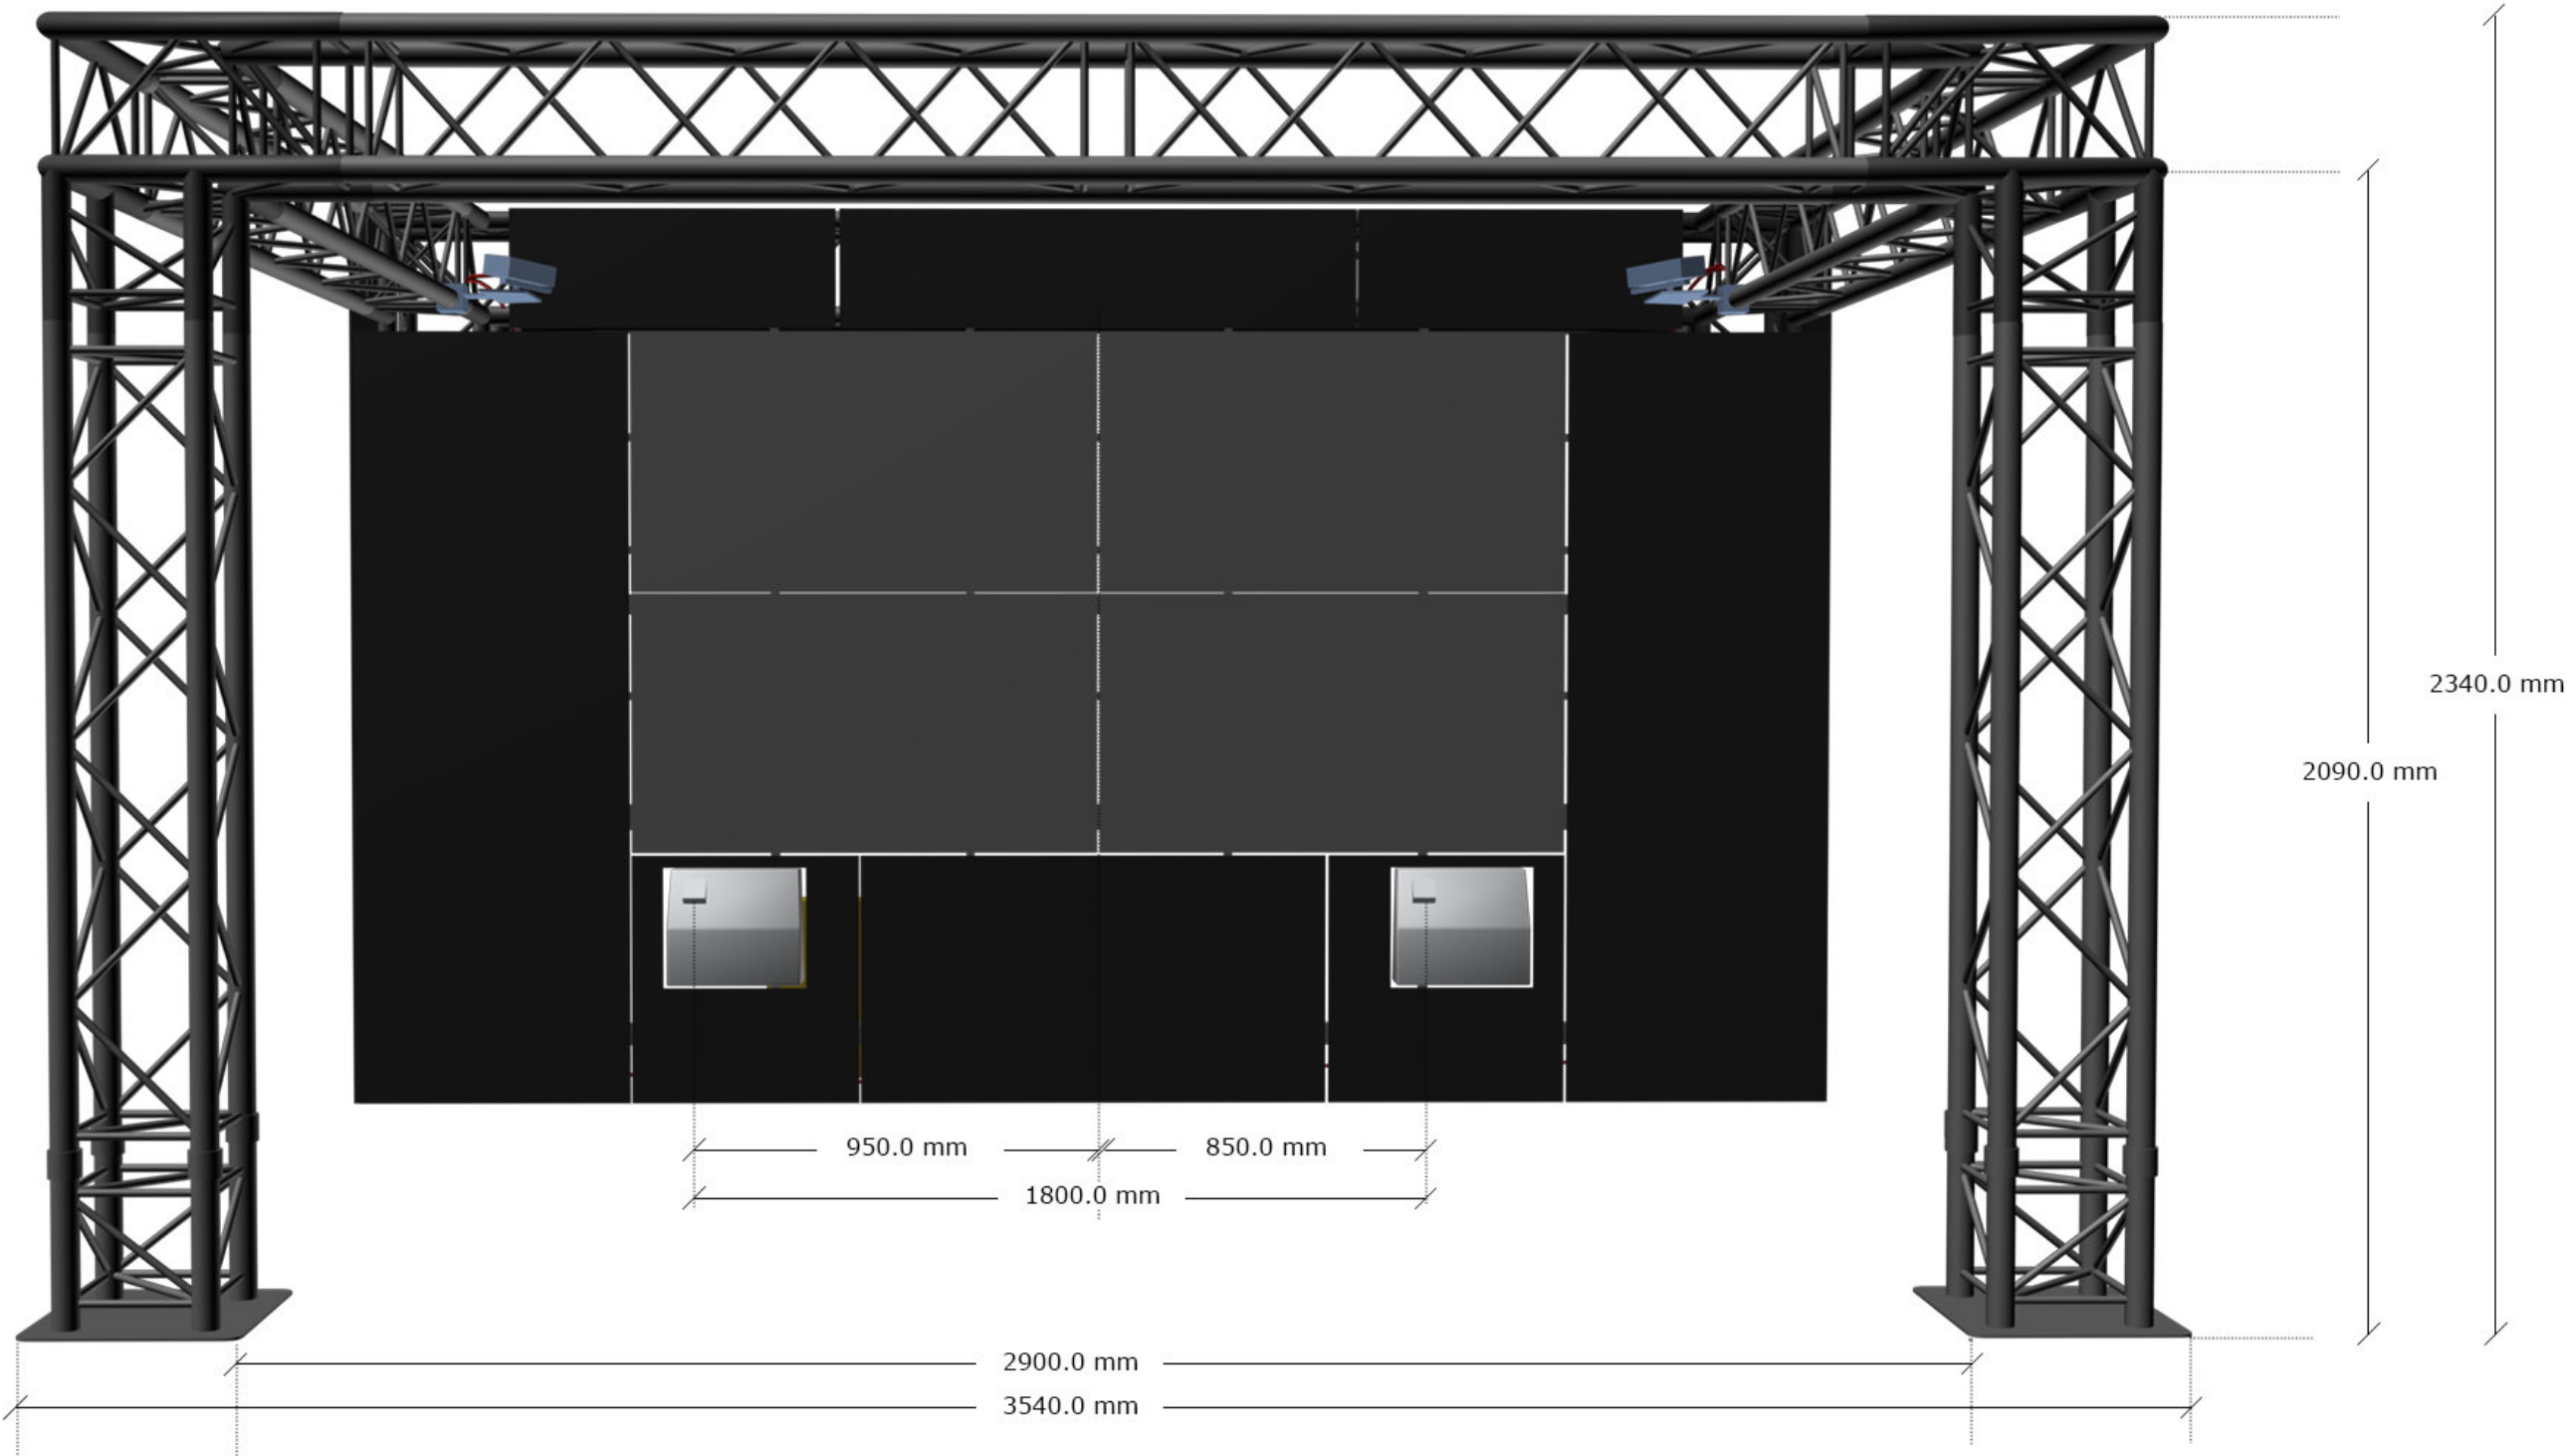

LIT - Anatomy

Mark III