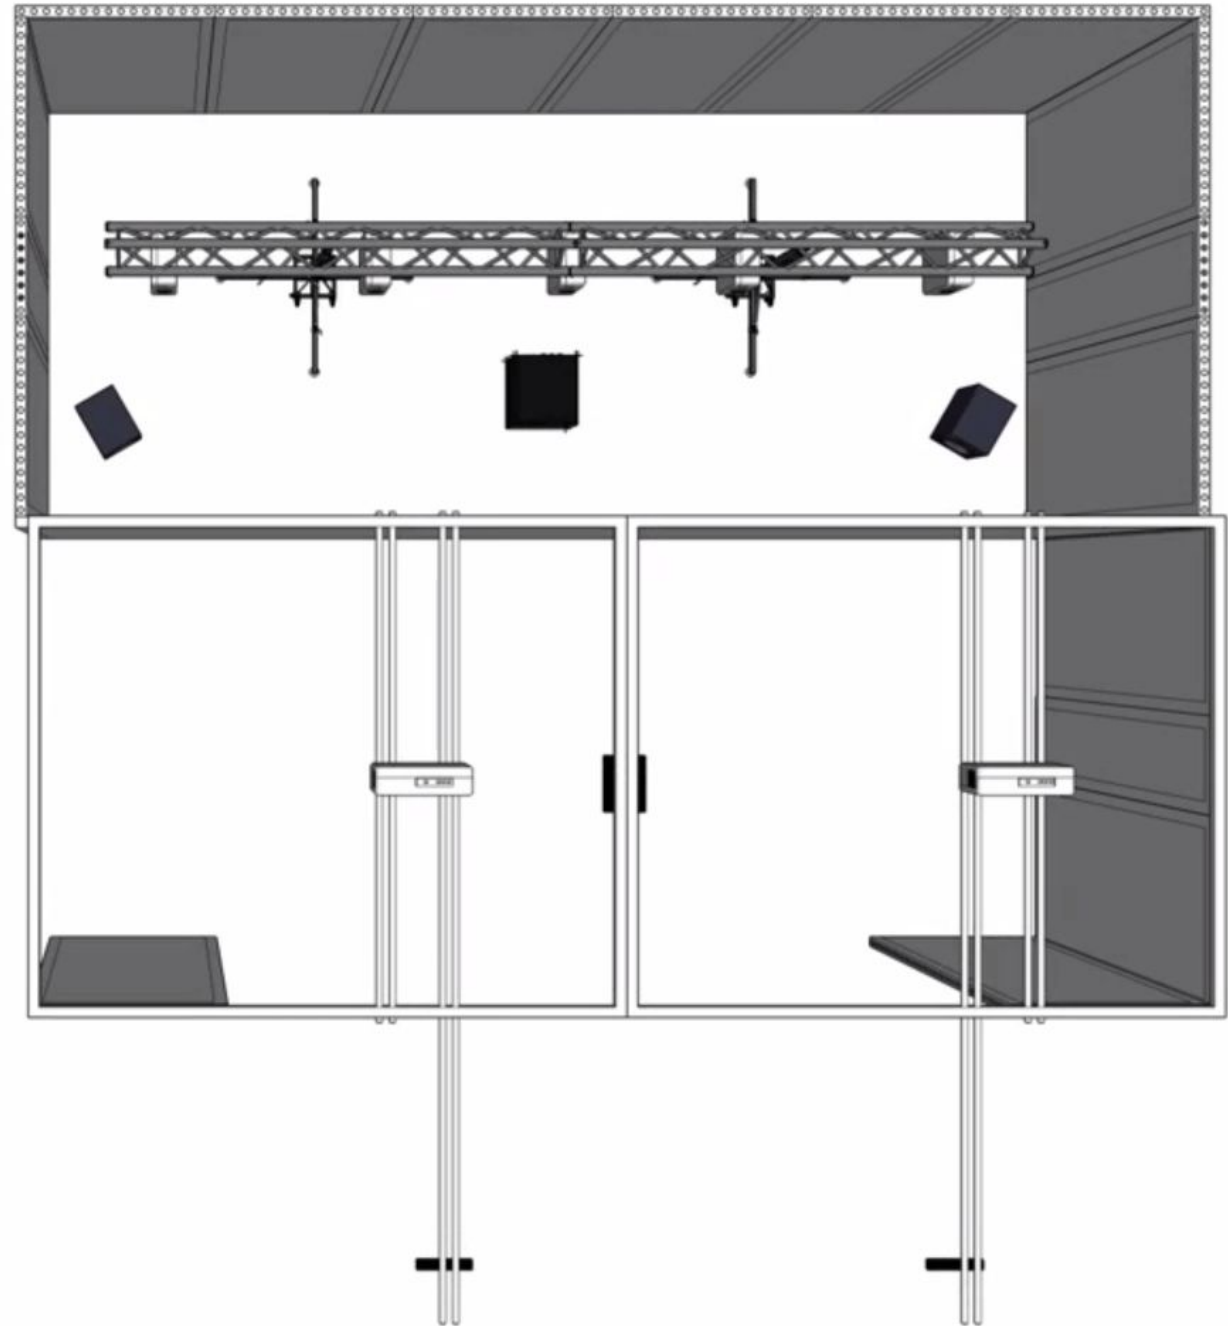

# TEV - Total Event Visualizer

@ places

Being Used In The

LHC Interactive Tunnel

# // DIMENSIONS

- Height - 3m
- User area - 6m x 2.5m
- Total floor area - 6m x 6m

LIT

Mark I