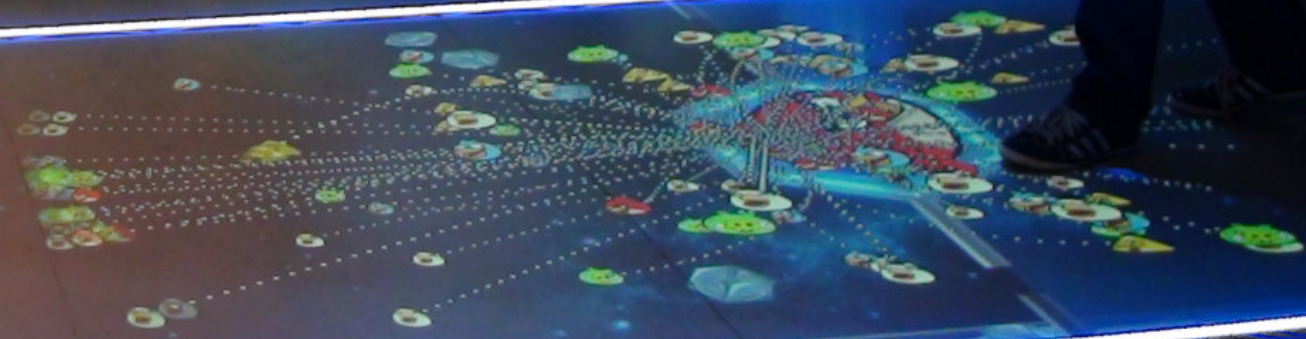

# ANGRY BIRDS

PLAYER 2

4001

5000

OFF

Higgs Field

ON

Higgnite