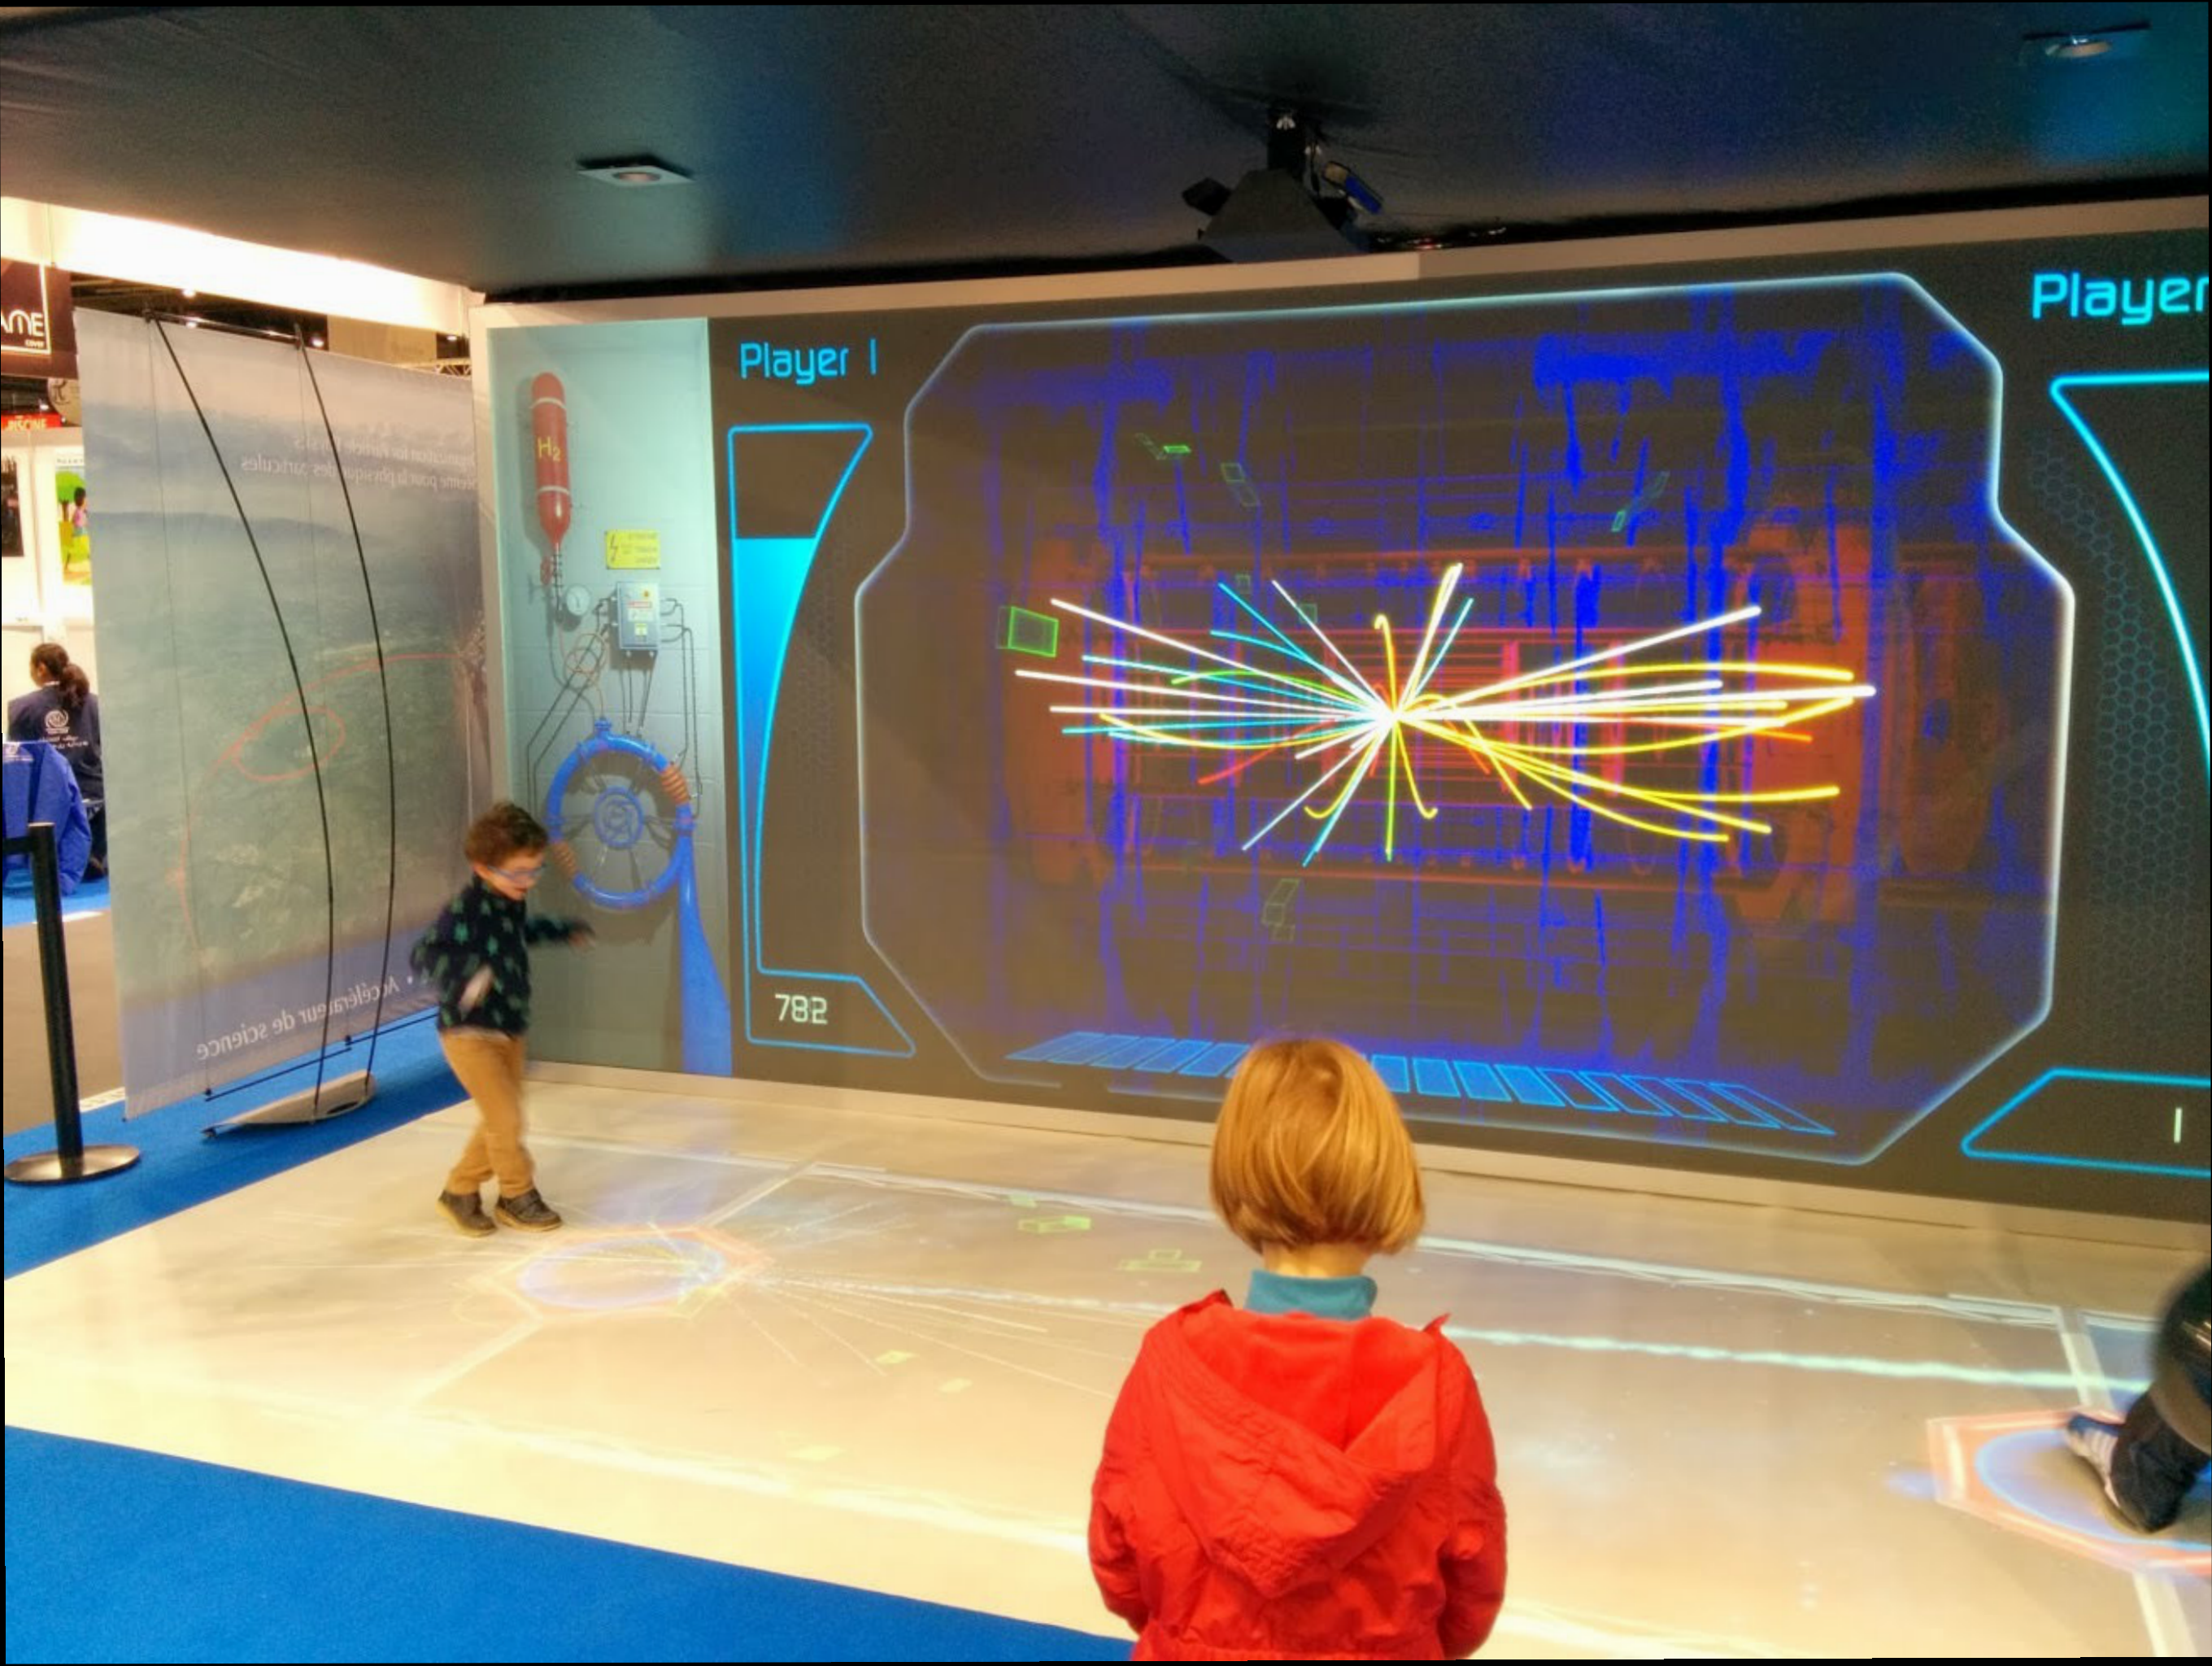

Player 1

Player 2

782

Accélérateur de science

ME

RECH