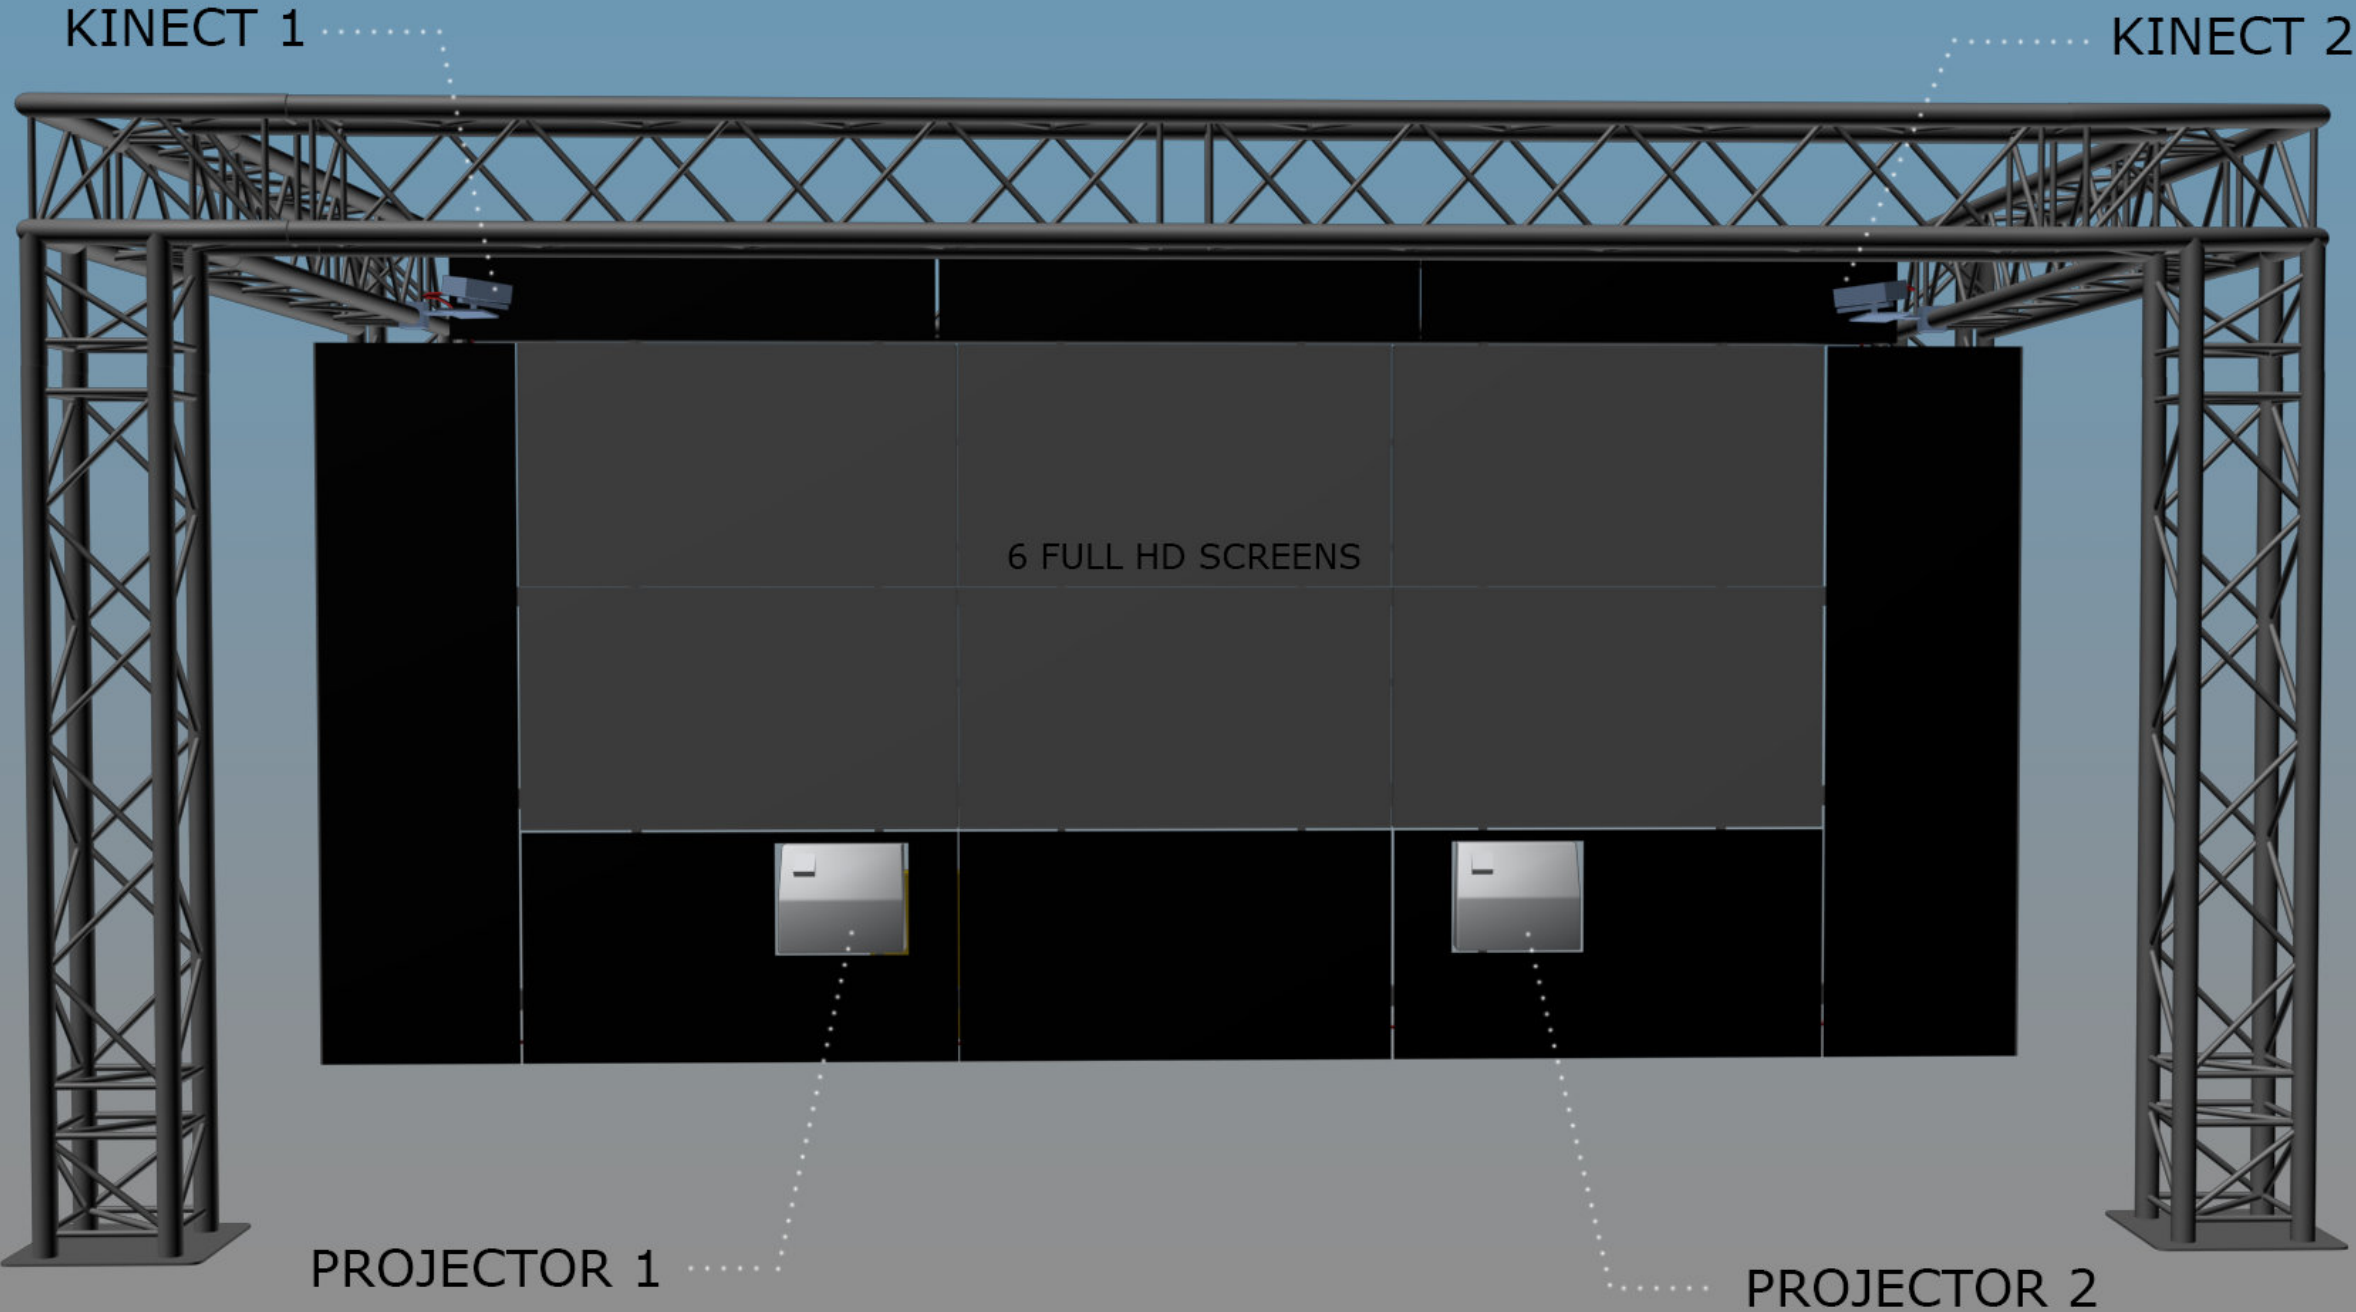

LIT - Anatomy

Mark II