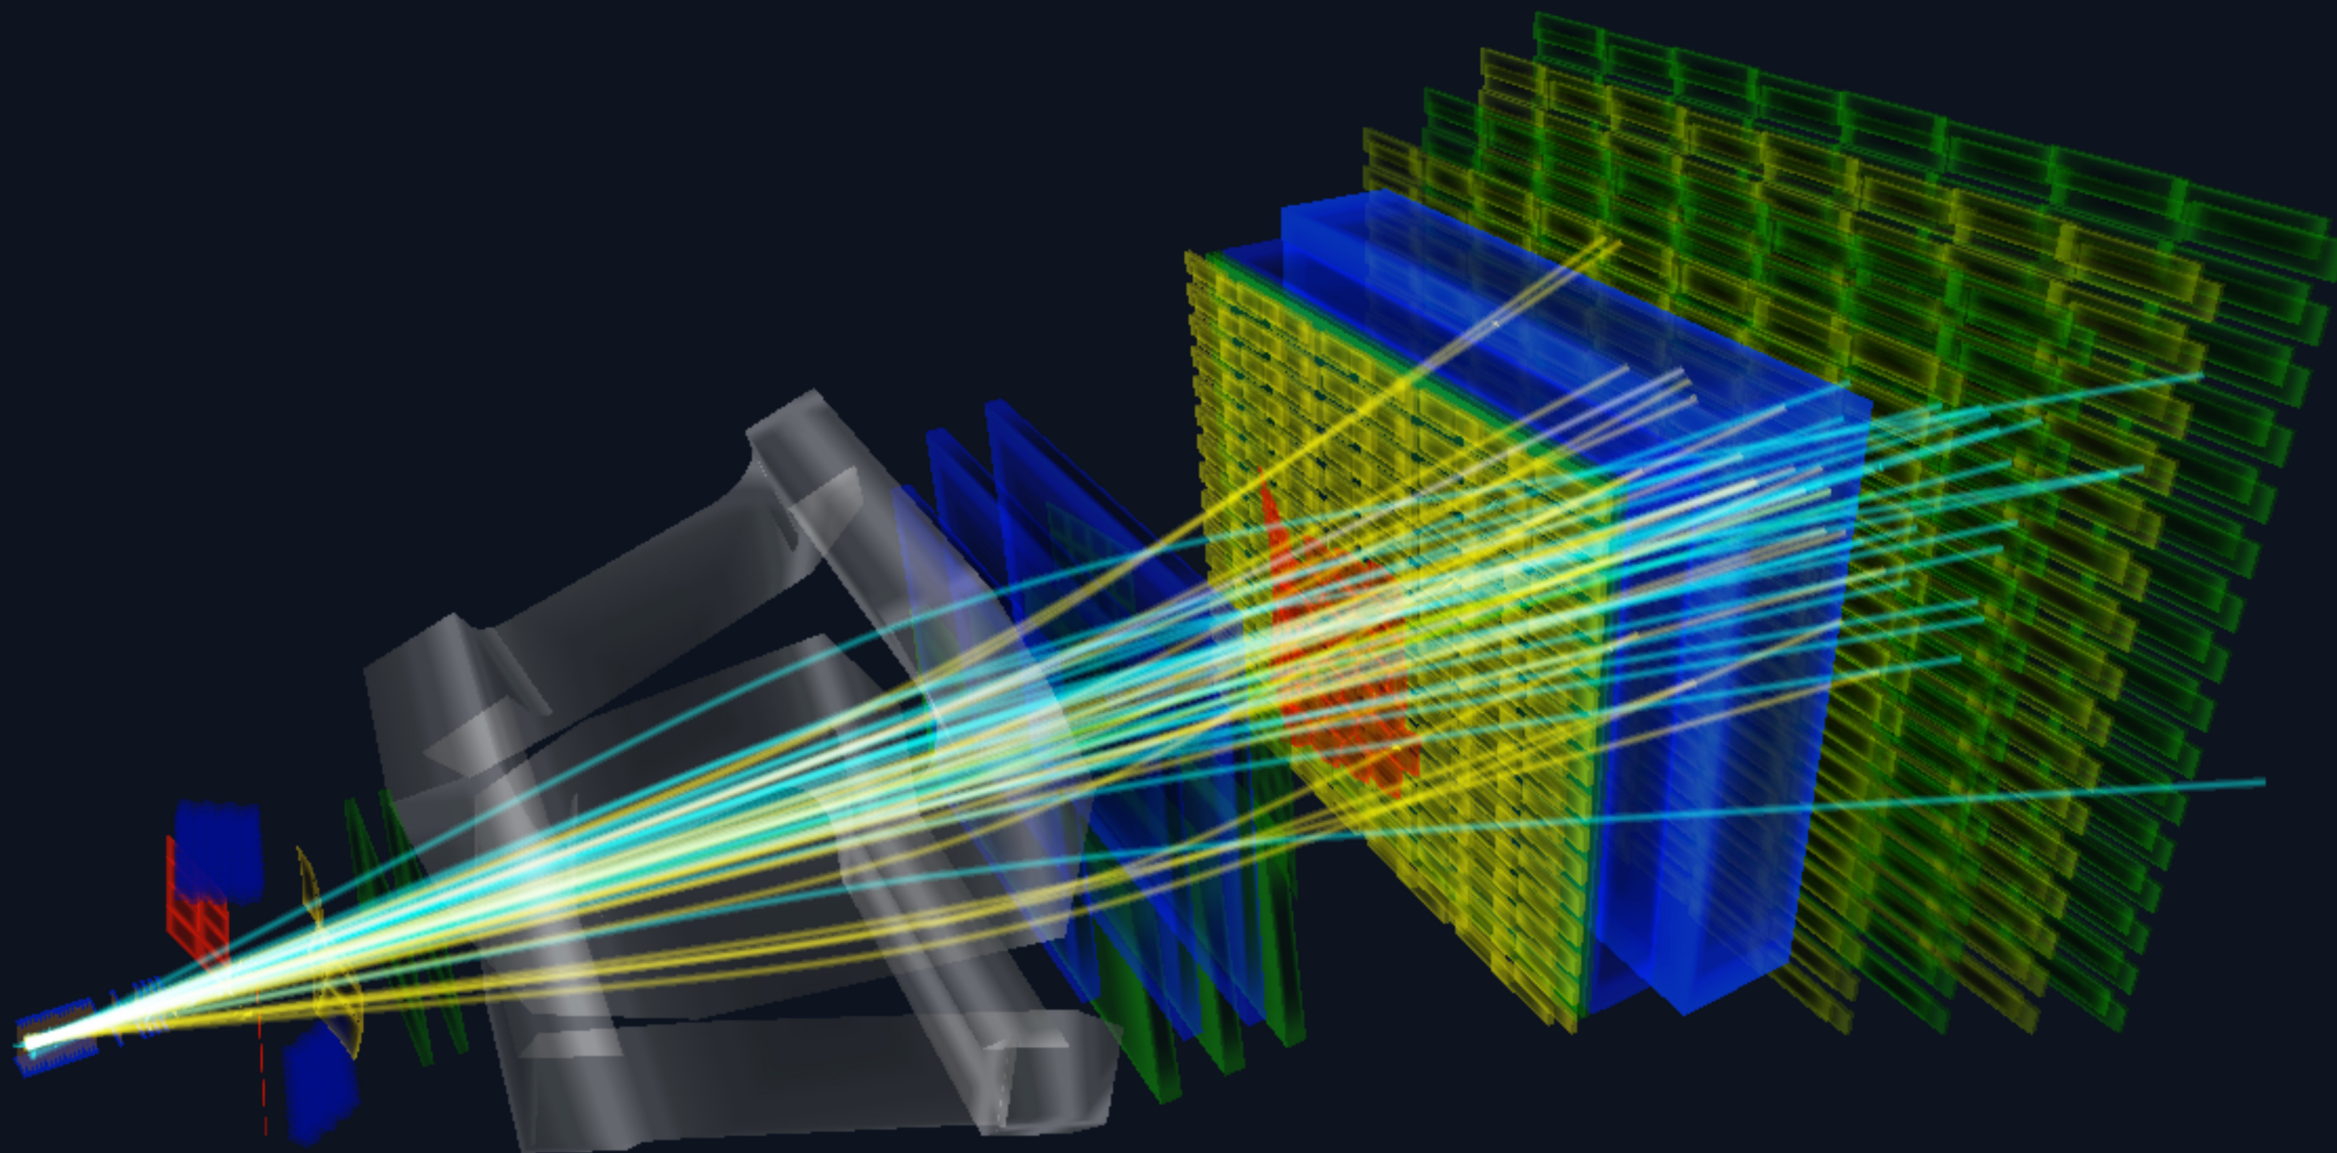

# TEV - Total Event Visualizer

@ places

Being Used In The

LHC Interactive Tunnel