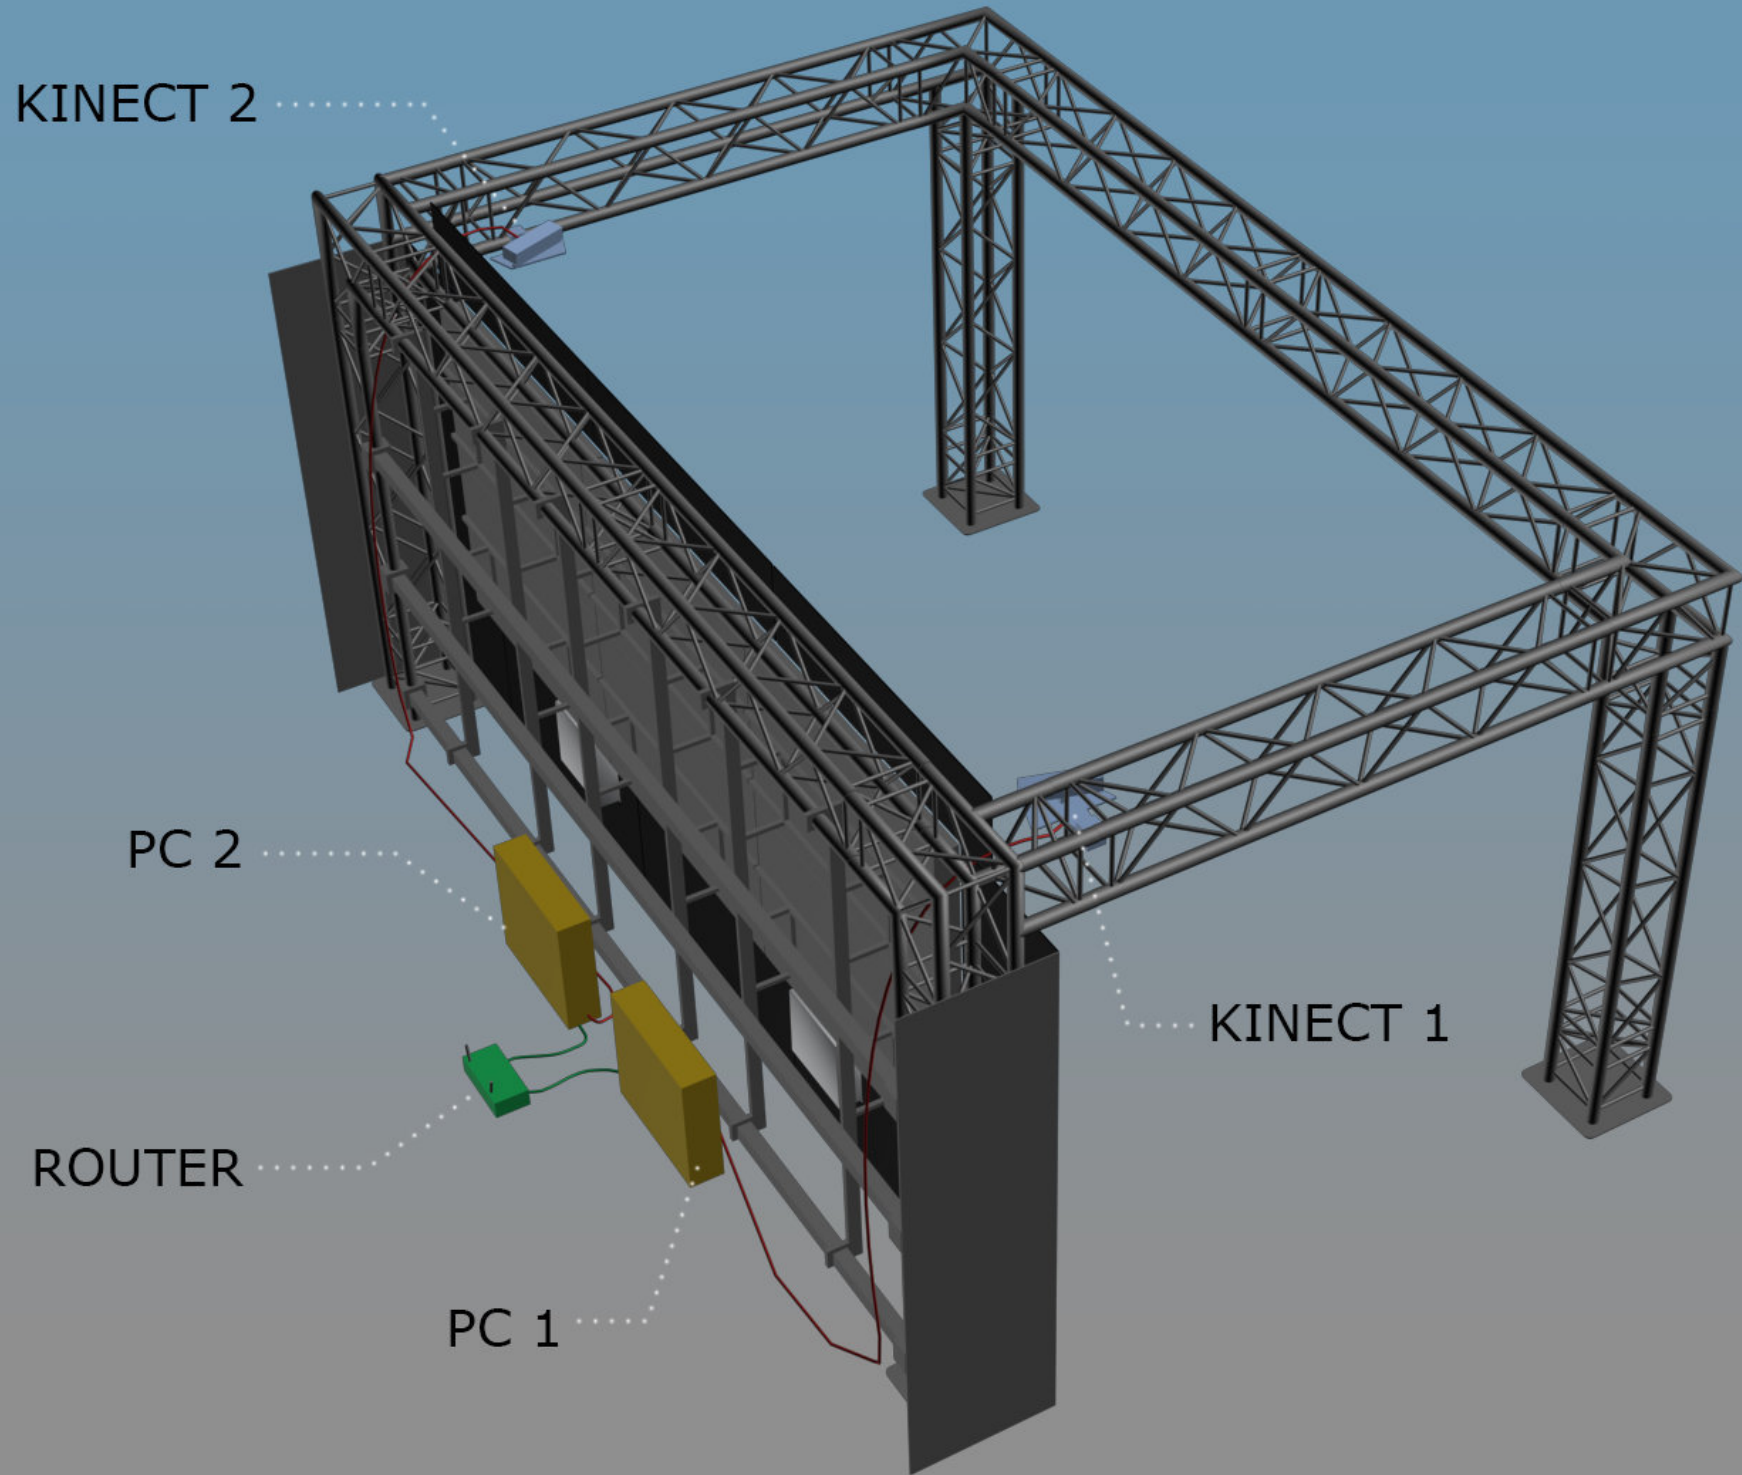

LIT - Anatomy

Mark II