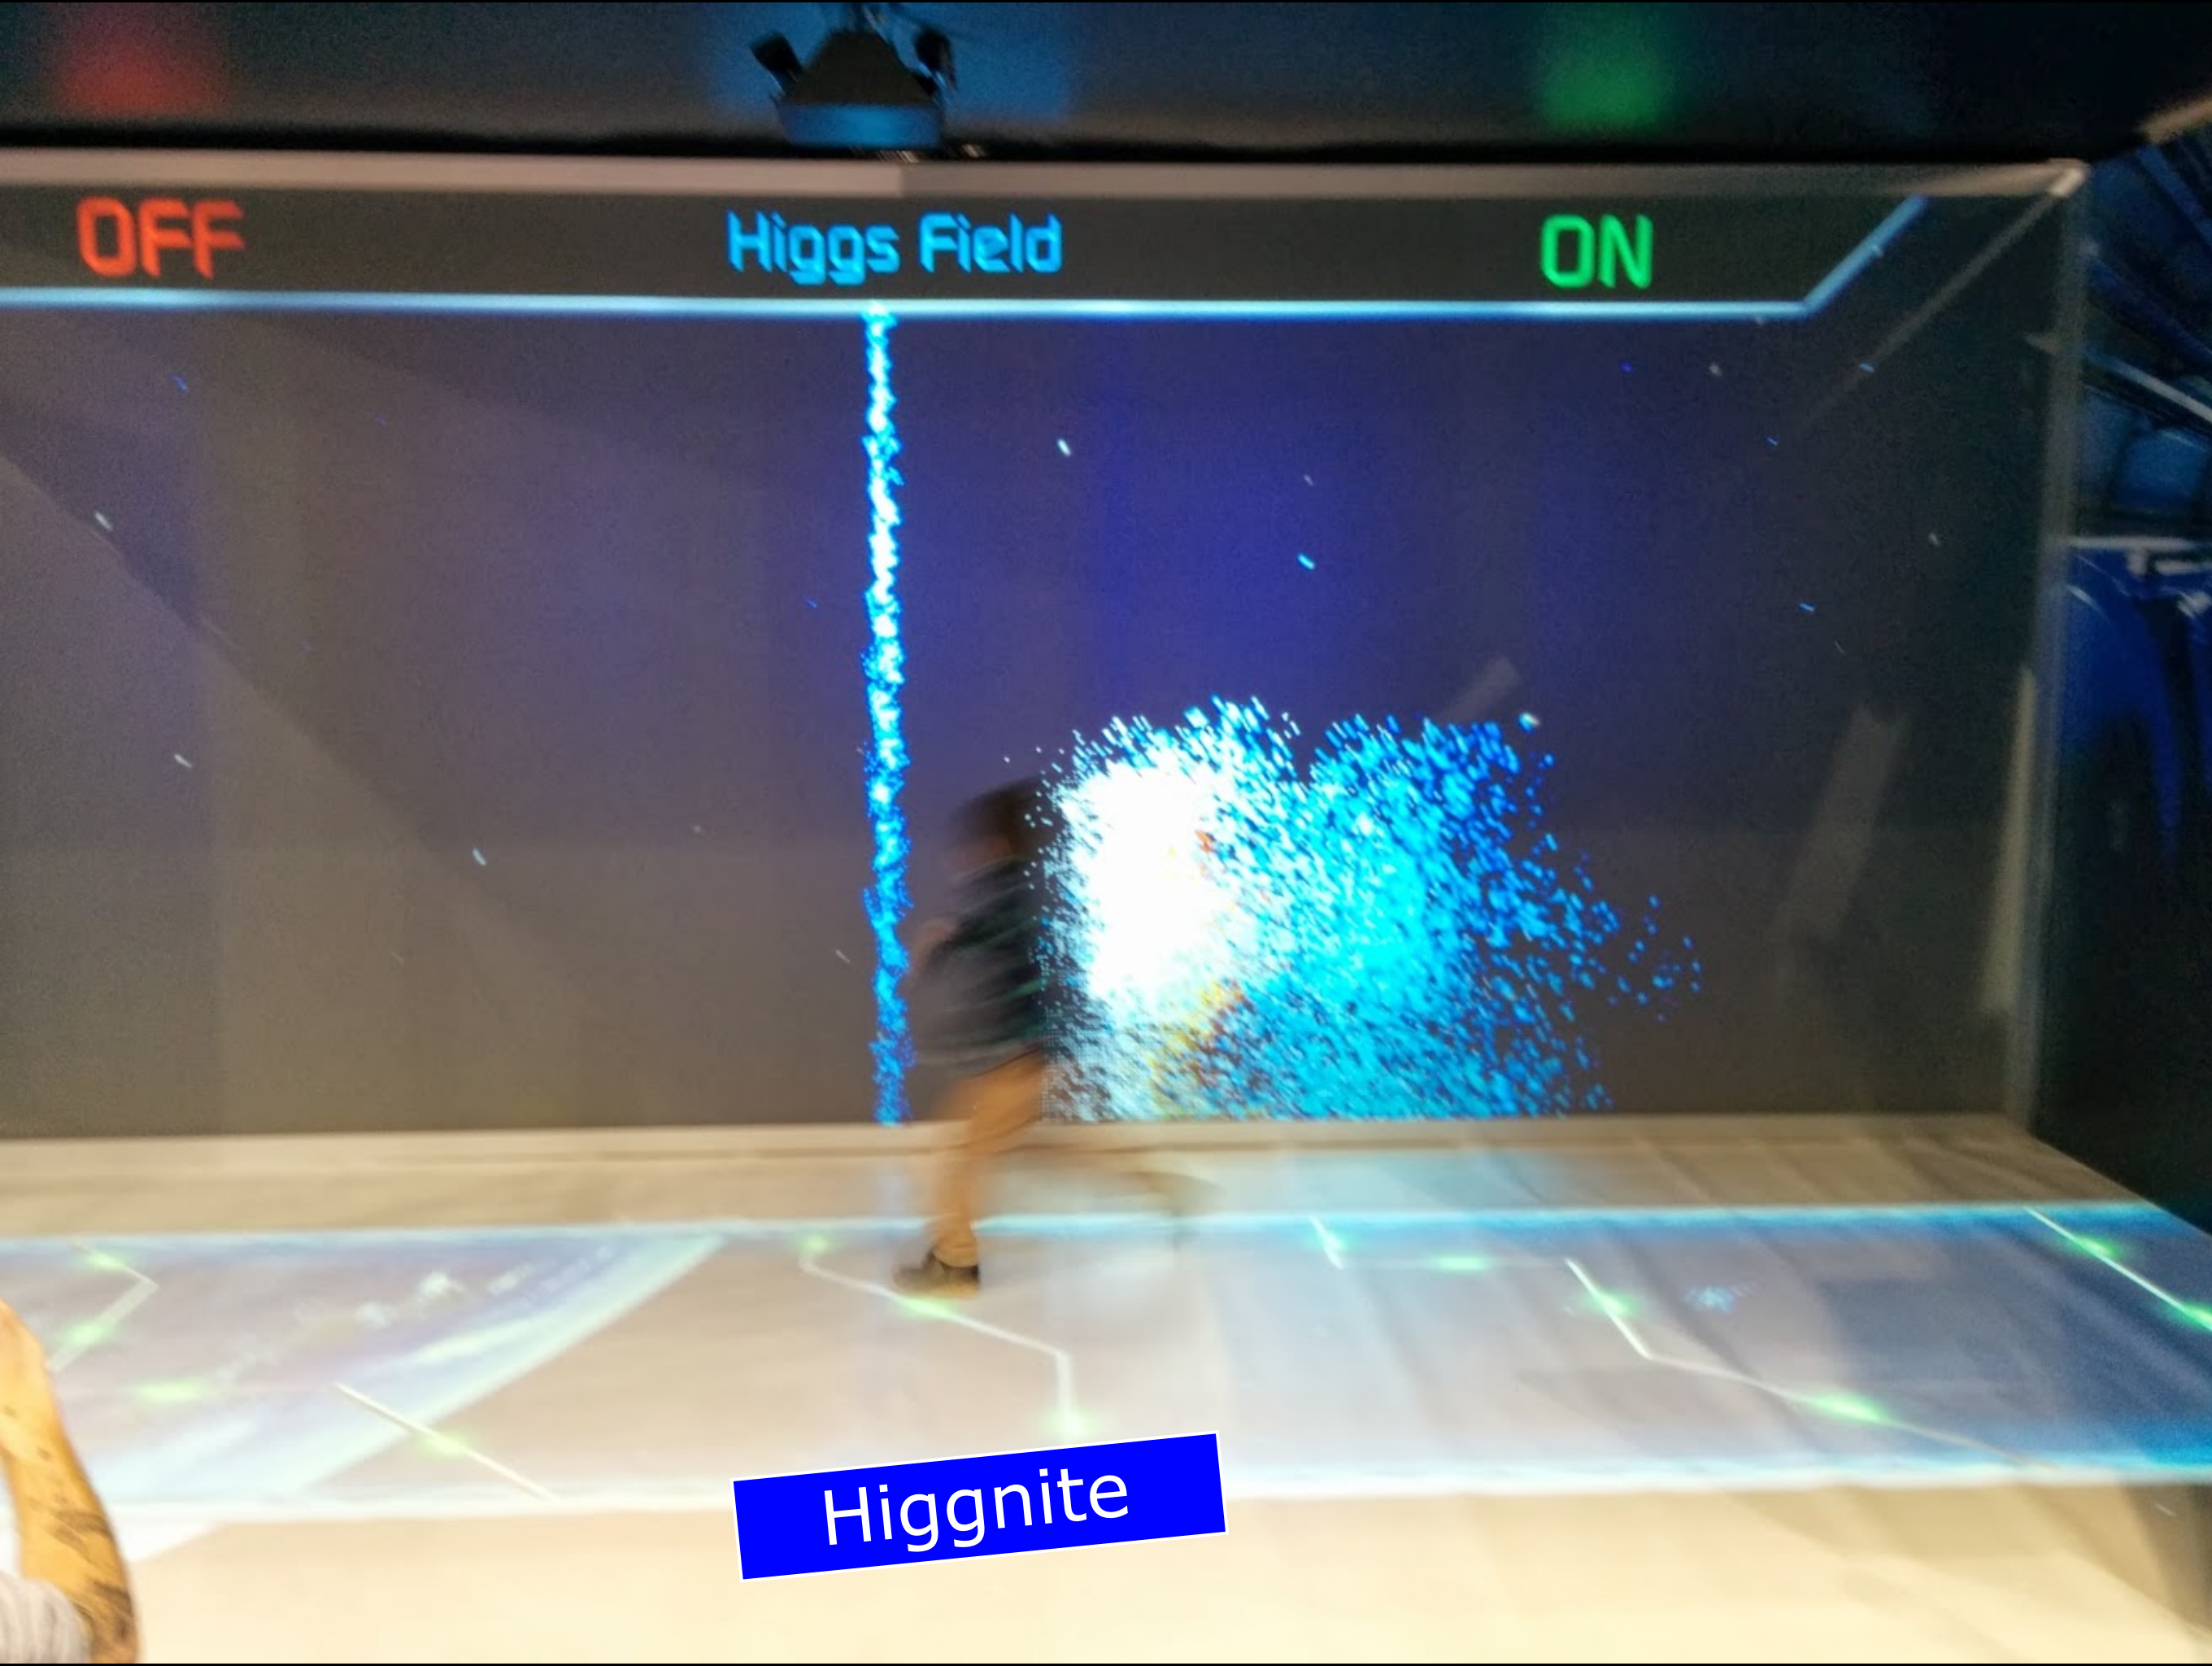

# ANGRY BIRDS

PLAYER 2

4001

5000

OFF

Higgs Field

ON

Higgnite