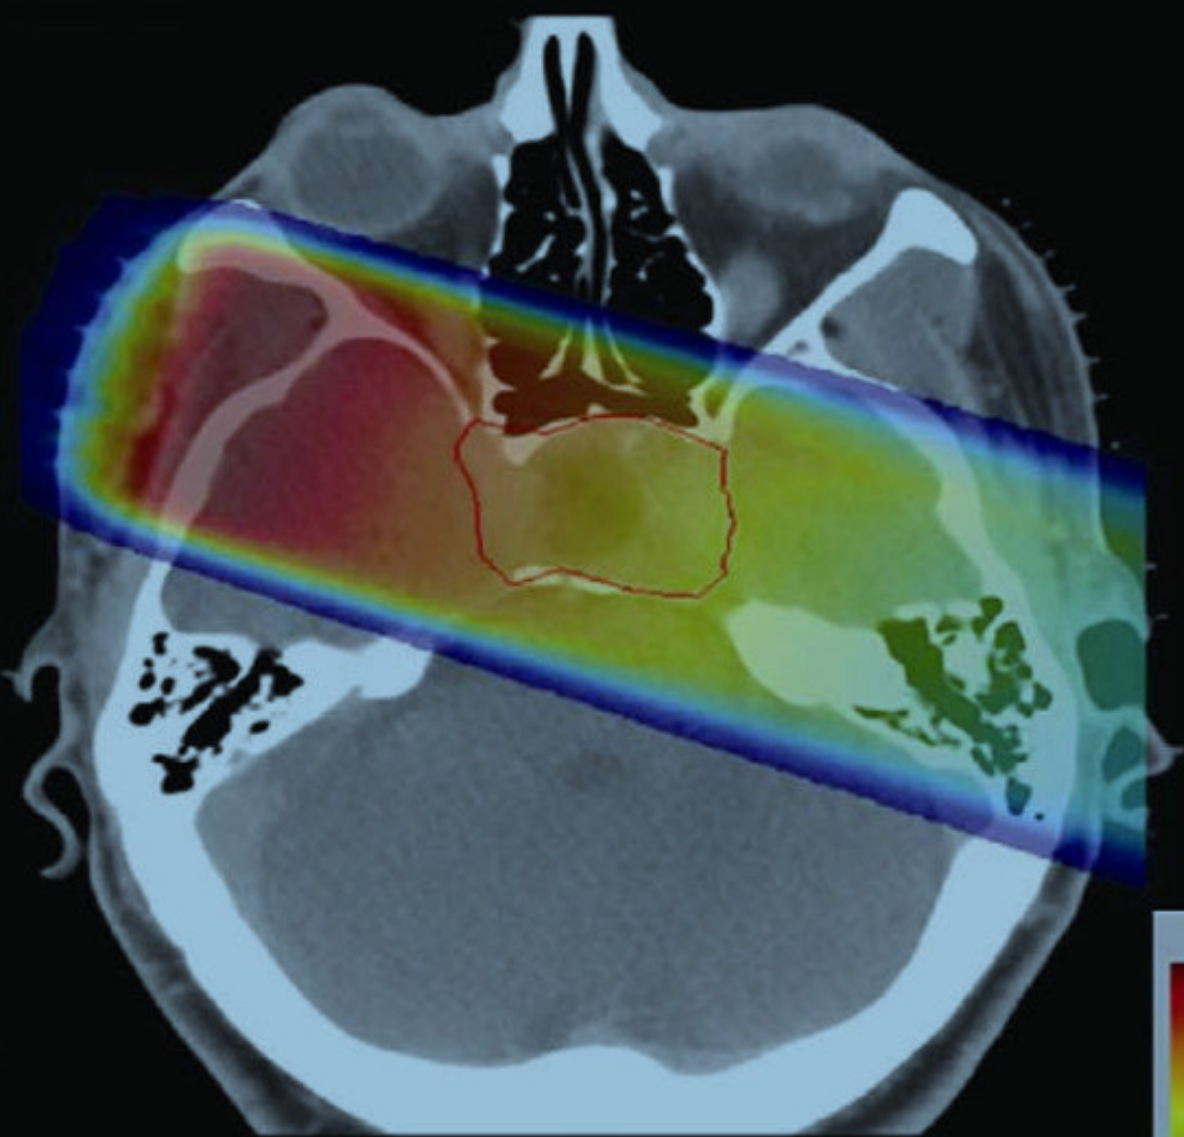

Hadron Therapy

Photons