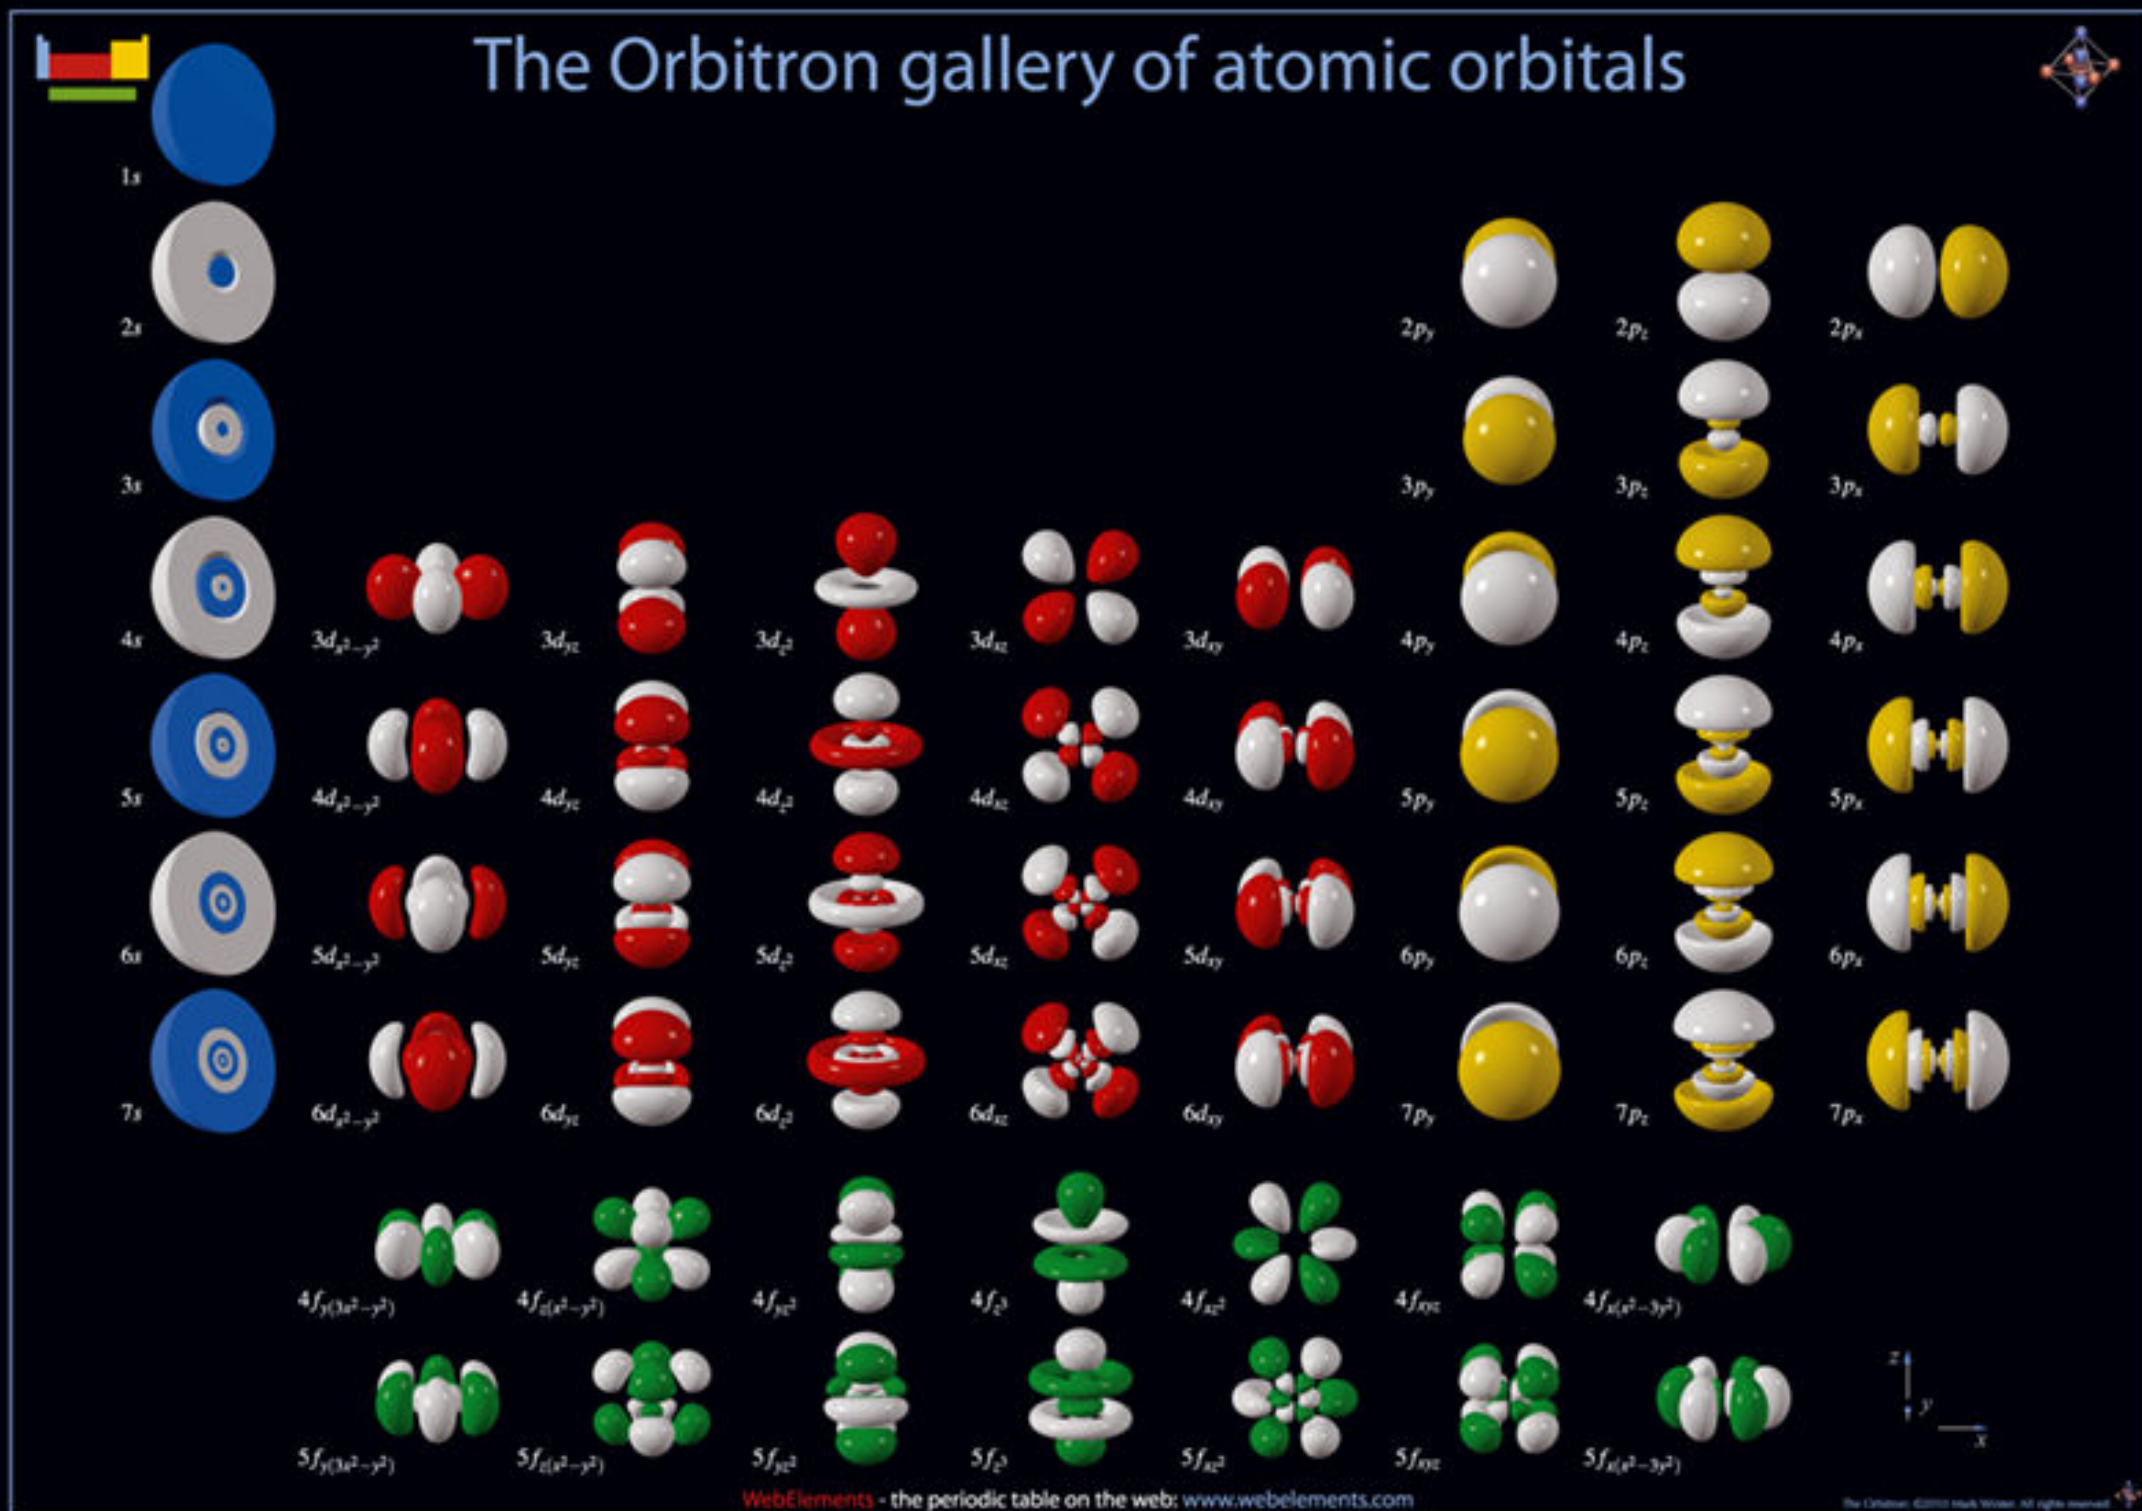

Information

A Lot!