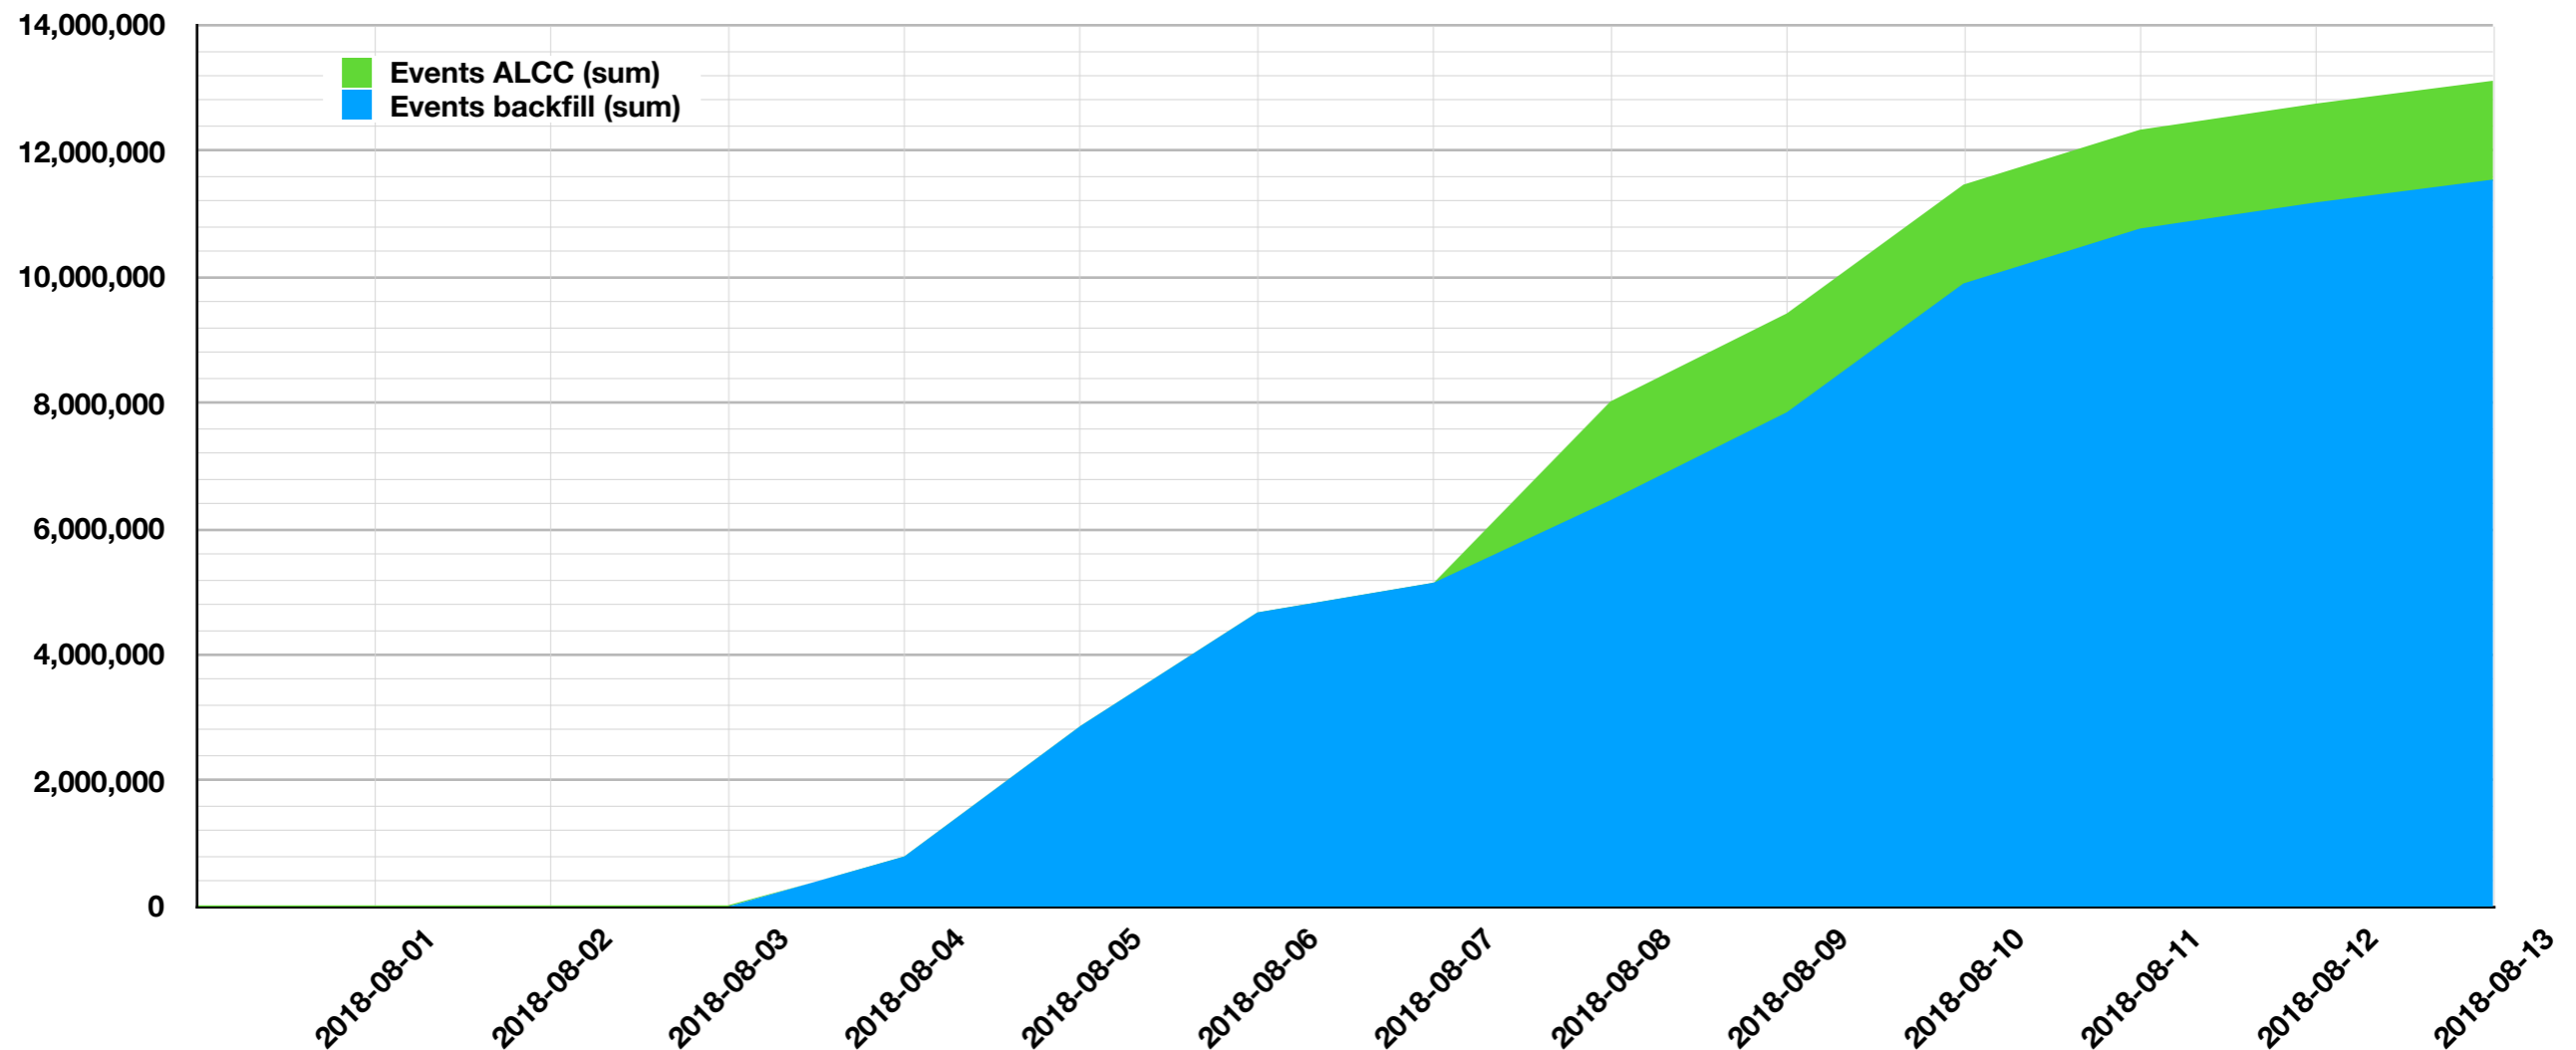

# ATLAS production @ OLCF. August 13, 2018

- 13,1M of events were delivered since 4 of August
  - «Backfill» works well, and already processed ~11,5M events.
  - ALCC:~1,6M events delivered. For the moment initial internal OLCF priority for ALCC submissions on a basic level, so workers spend more time waiting in the local queue
    - Going to make few experiments to finding optimal size of the submission

- A lot of ongoing activity with Yoda commissioning for Titan