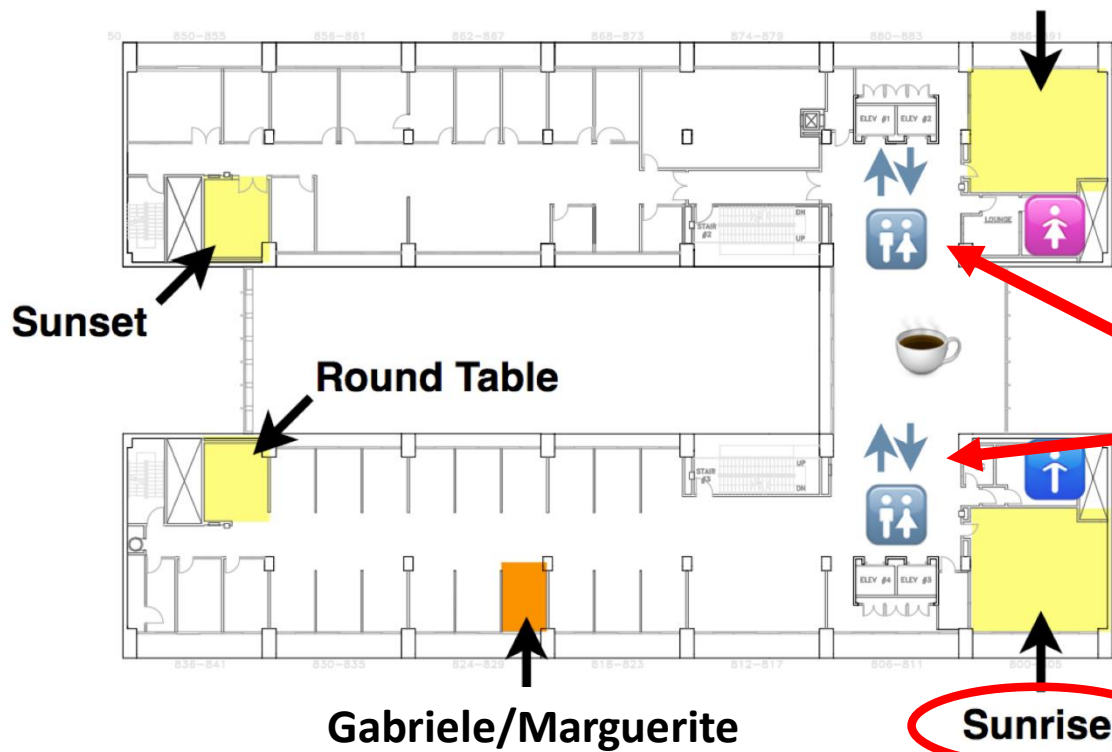

11th Floor
LPC – LHC Physics Center

ROC

Ground Floor

Entrance from main parking lot

Give payments to Sonia or Terry on 11th floor XO

Sessions will be held in Sunrise