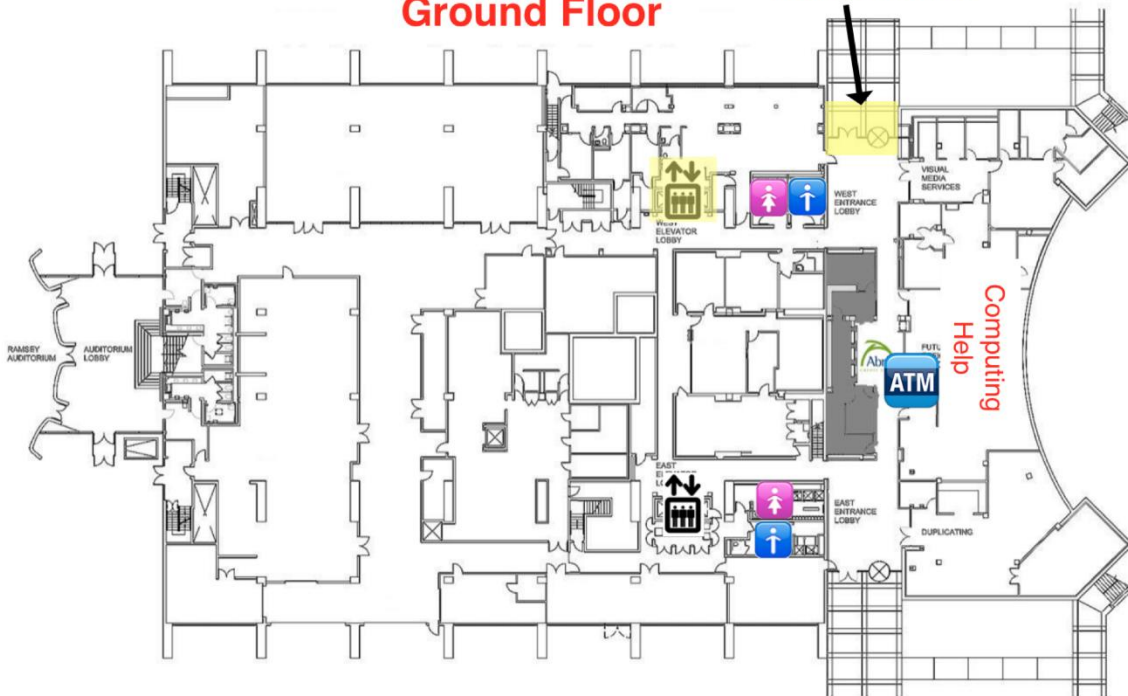

11th Floor
LPC – LHC Physics Center

ROC

Ground Floor

Entrance from main parking lot

Give payments to Sonia or Terry on 11th floor XO

Sessions will be held in Sunrise