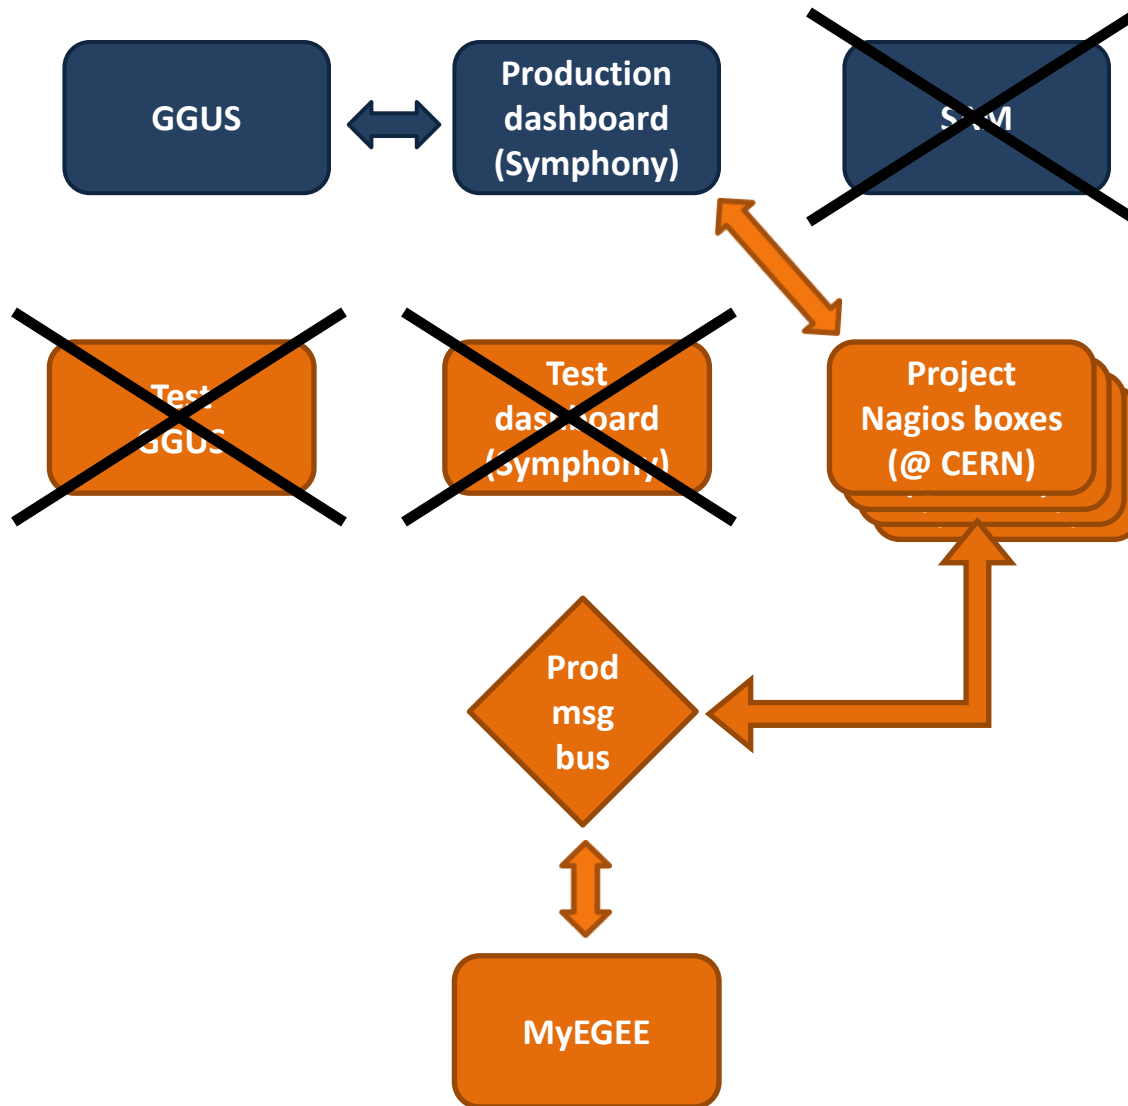

Setup

Timeline: Production system in place by Christmas; Test system by 13 January.
Comparison carried out in the new year (3 weeks duration?)
Completes (all being well) early February.

Switch over from SAM to Nagios

Timeline: Early February 2010.

Connect ROC's own Nagios instances to pilot message bus

Timeline: January 2010.

Check (using MyEGEE) that each regional Nagios gives same results as project Nagios

Timeline: February + March 2010.

For each ROC, when regional Nagios box is ready, turn off project Nagios and attach regional Nagios to production message bus

Timeline: February + March 2010.