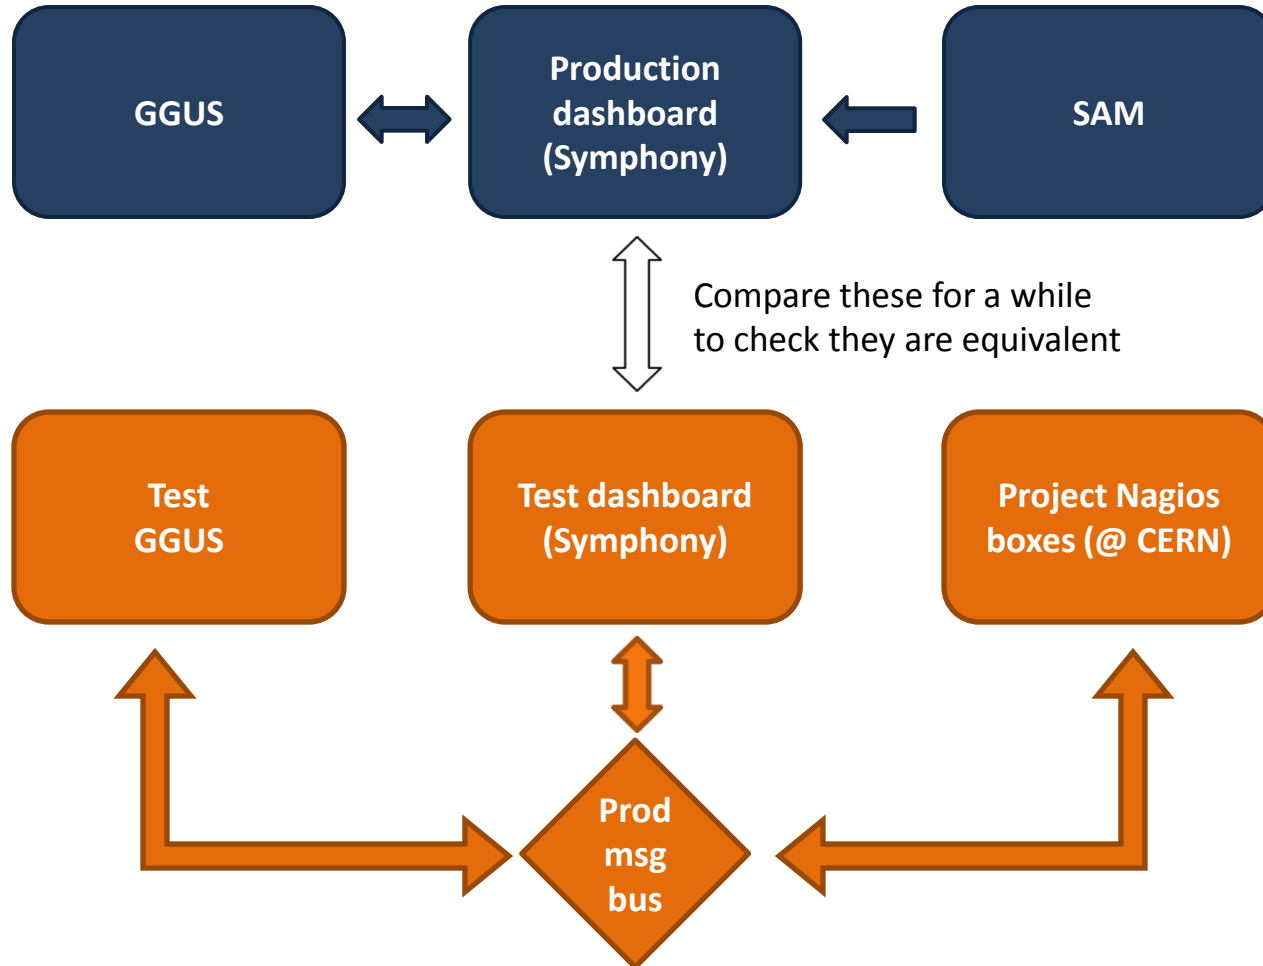

Setup

Timeline: Production system in place by Christmas; Test system by 13 January.
Comparison carried out in the new year (3 weeks duration?)
Completes (all being well) early February.

Switch over from SAM to Nagios

Timeline: Early February 2010.

Connect ROC's own Nagios instances to pilot message bus

Timeline: January 2010.

Check (using MyEGEE) that each regional Nagios gives same results as project Nagios

Timeline: February + March 2010.

For each ROC, when regional Nagios box is ready, turn off project Nagios and attach regional Nagios to production message bus

Timeline: February + March 2010.