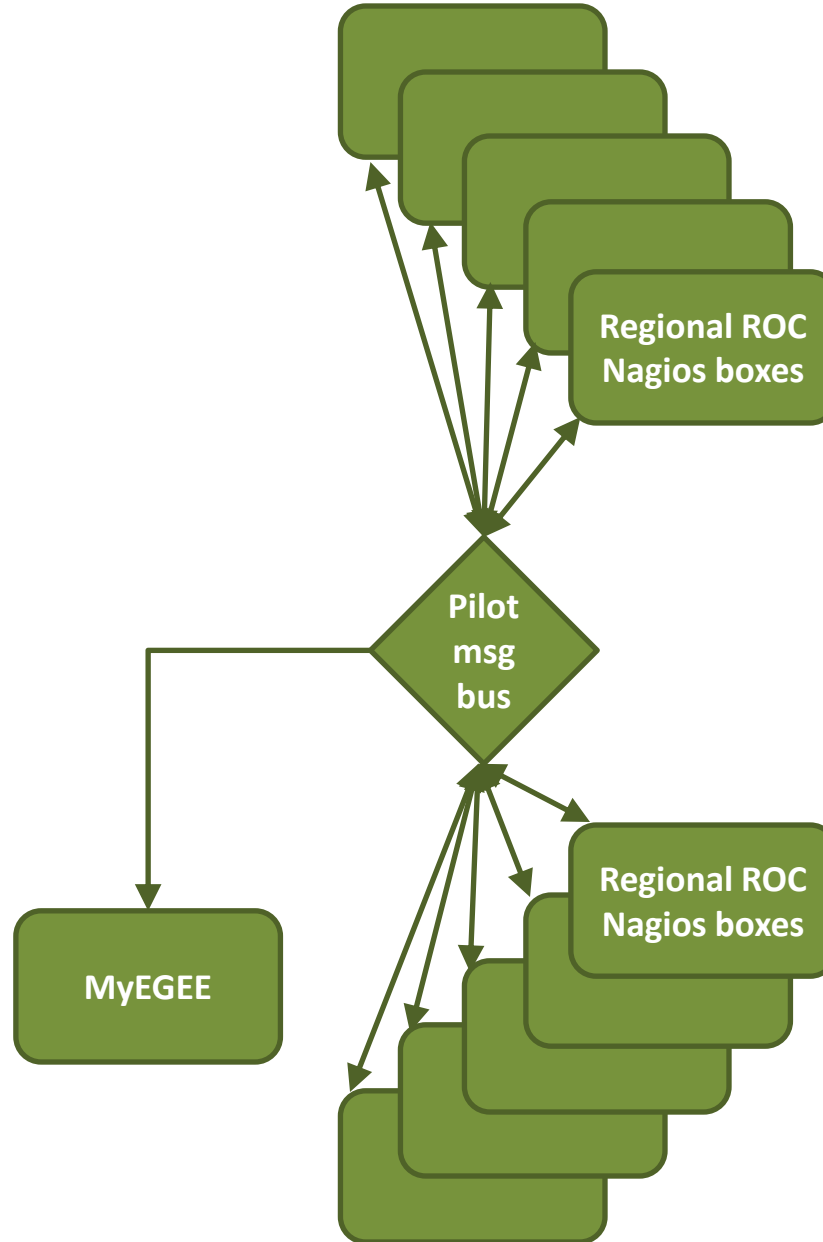

Setup

Timeline: Production system in place by Christmas; Test system by 13 January.
Comparison carried out in the new year (3 weeks duration?)
Completes (all being well) early February.

Switch over from SAM to Nagios

Timeline: Early February 2010.

Connect ROC's own Nagios instances to pilot message bus

Timeline: January 2010.

Check (using MyEGEE) that each regional Nagios gives same results as project Nagios

Timeline: February + March 2010.

For each ROC, when regional Nagios box is ready, turn off project Nagios and attach regional Nagios to production message bus

Timeline: February + March 2010.