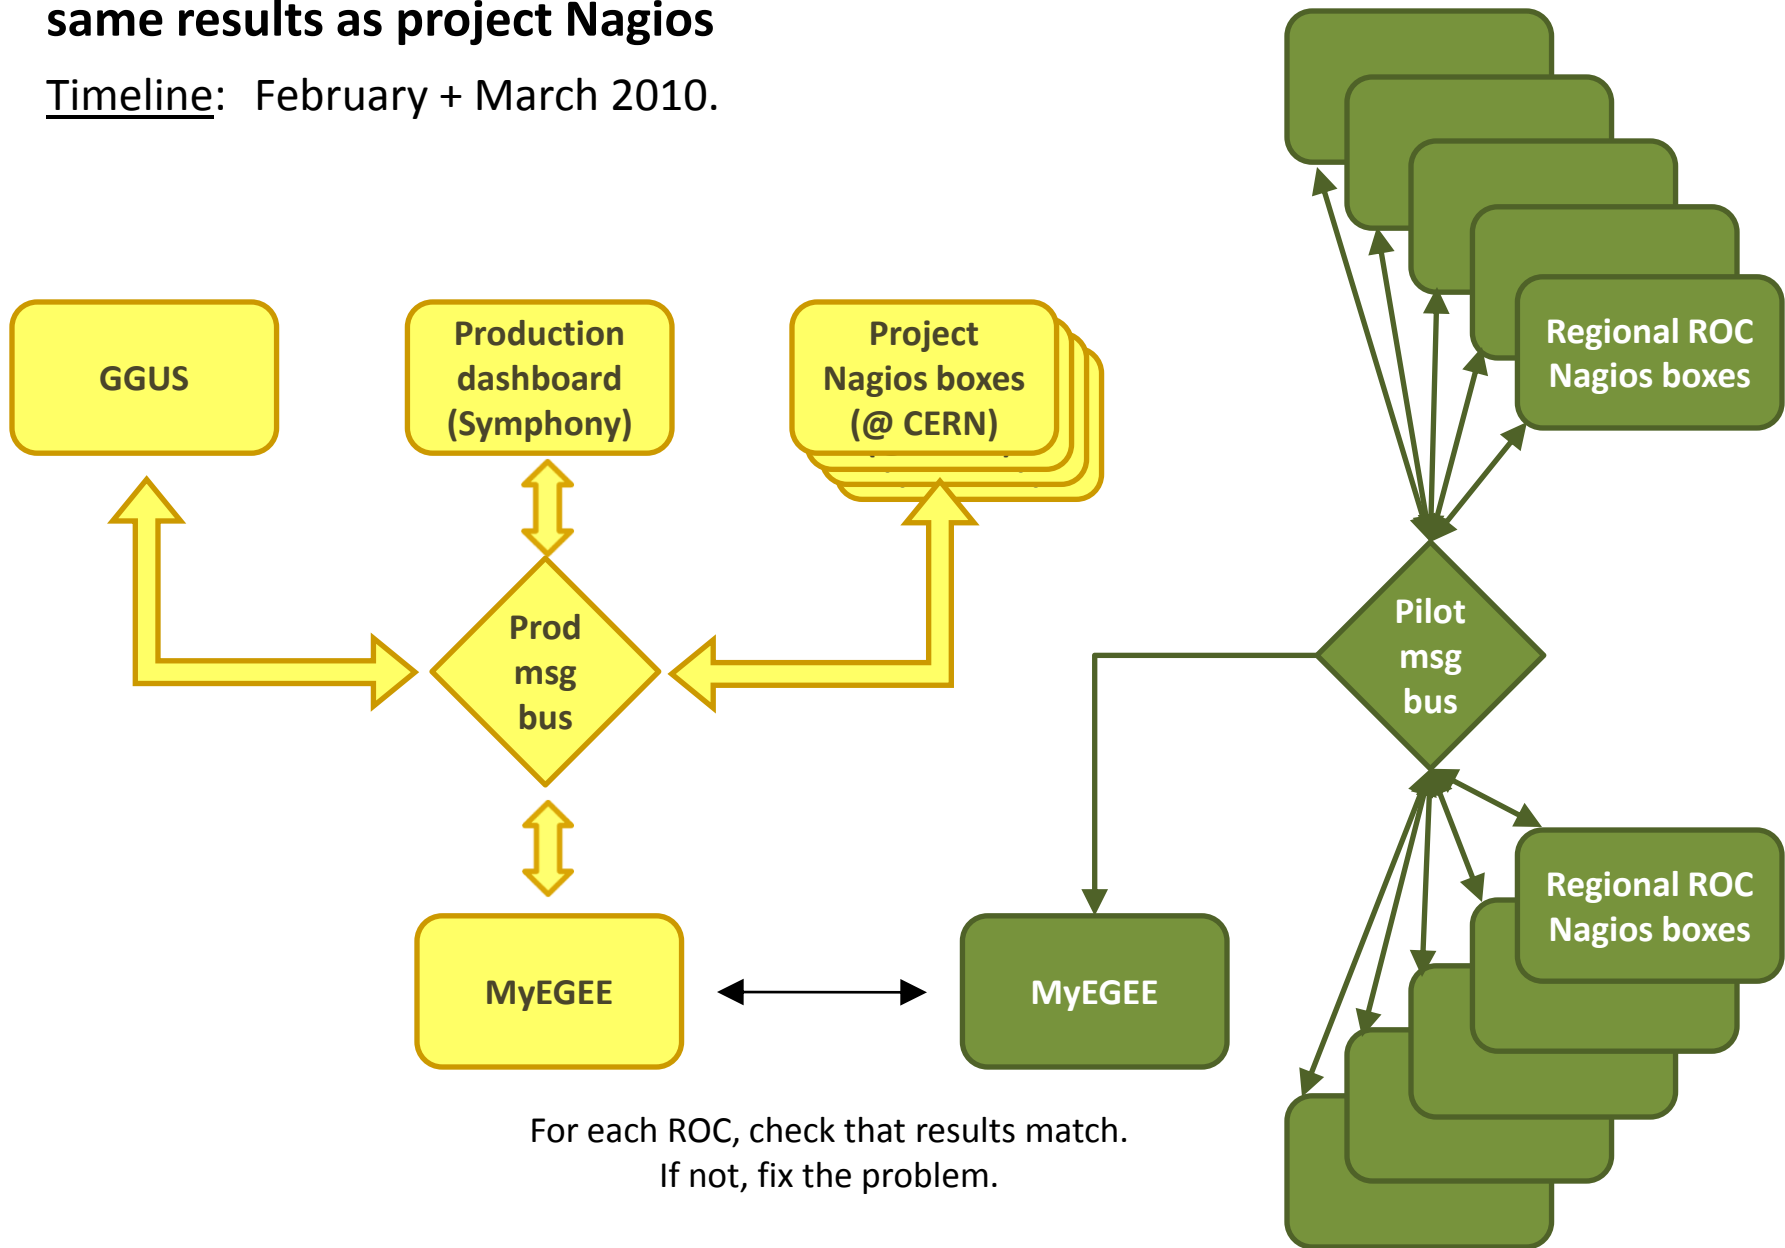

Setup

Timeline: Production system in place by Christmas; Test system by 13 January.
Comparison carried out in the new year (3 weeks duration?)
Completes (all being well) early February.

Switch over from SAM to Nagios

Timeline: Early February 2010.

Connect ROC's own Nagios instances to pilot message bus

Timeline: January 2010.

Check (using MyEGEE) that each regional Nagios gives same results as project Nagios

Timeline: February + March 2010.

For each ROC, when regional Nagios box is ready, turn off project Nagios and attach regional Nagios to production message bus

Timeline: February + March 2010.