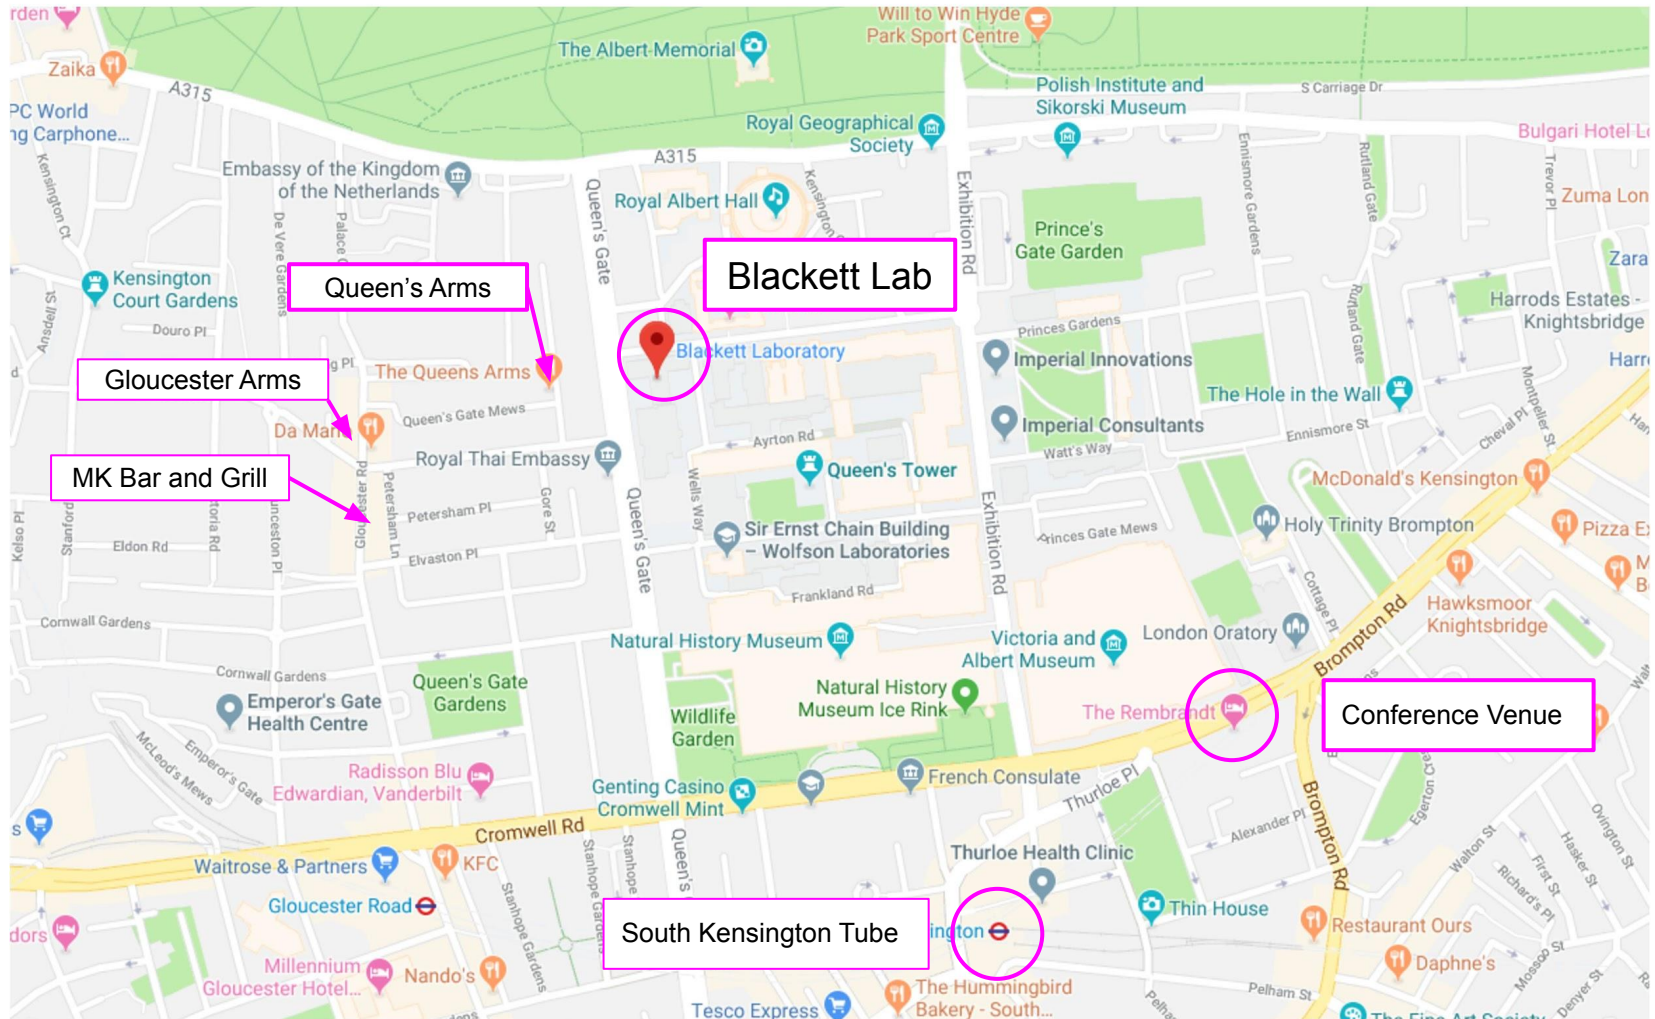

Logistics

Daniela Bauer

Location, Location, Location

Map data ©2019 Google 100 m

Blakett Lab: Please enter through entrance on Prince Consort Road

Food and Drink

- Coffee is served next to the registration
- Lunch is served as a buffet in the hotel restaurant
- Reception tonight:
 - 17:30 Level 8 Common Room Blackett Lab
- Social dinner:
 - Thursday 16/05 19:00 at MK Bar and Grill
 - Cost: £35 for set menu and two glasses of wine
 - Please let me know if your dinner plans have changed wrt your registration