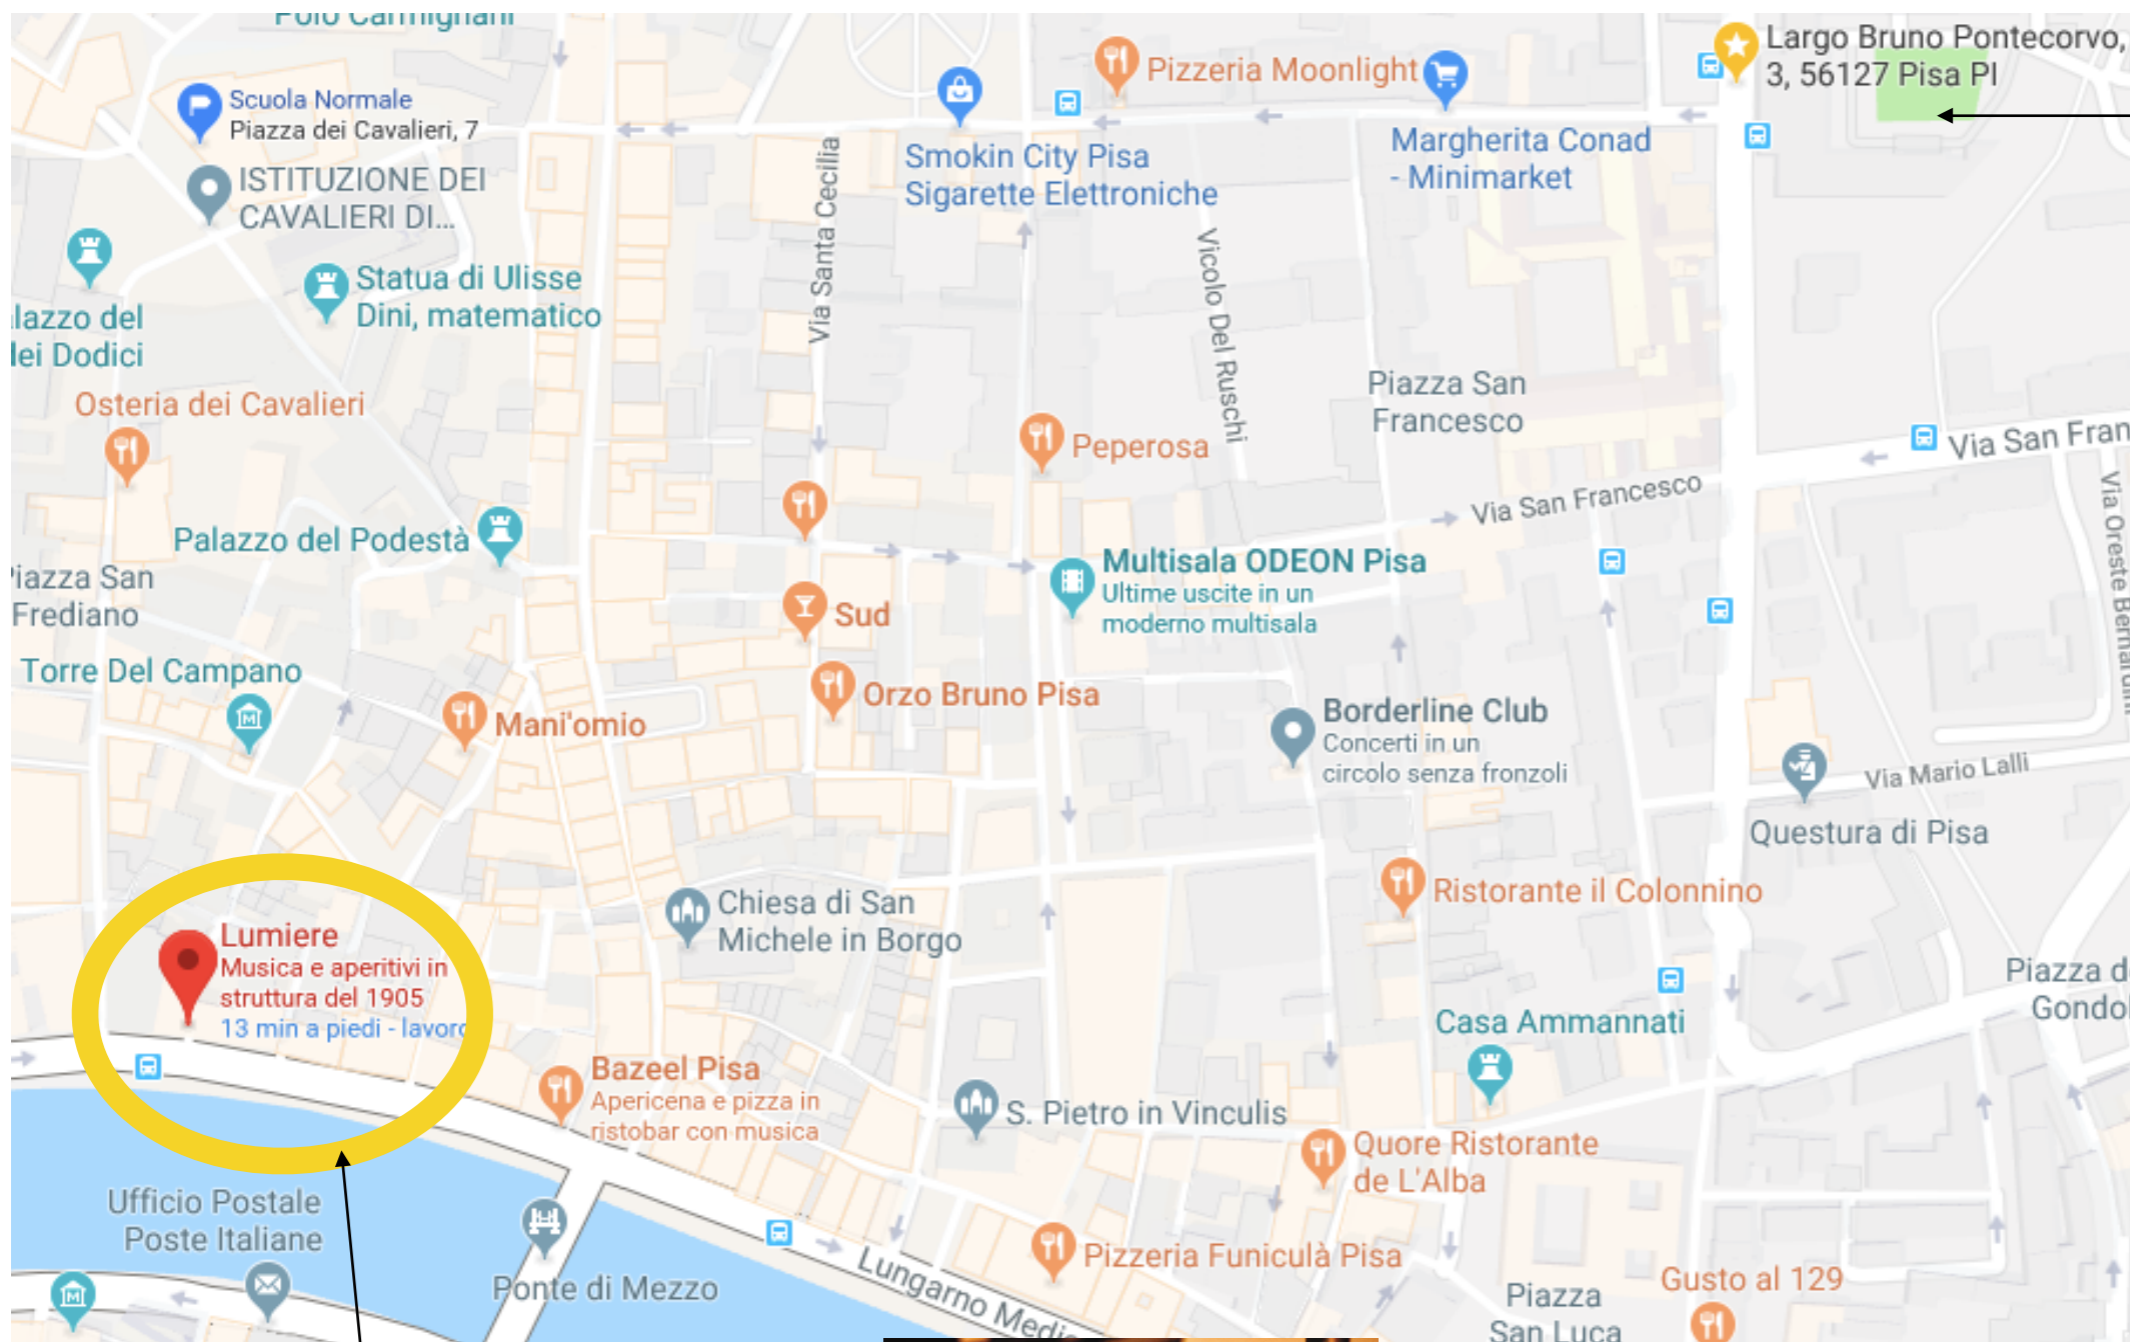

INFN

**Address: Lumiere,  
vicolo del Tinti  
~15 minutes from INFN**

**Dinner&Music  
Wednesday Jan. 30**

starts at 7.30 pm sharp  
(casual dress code)