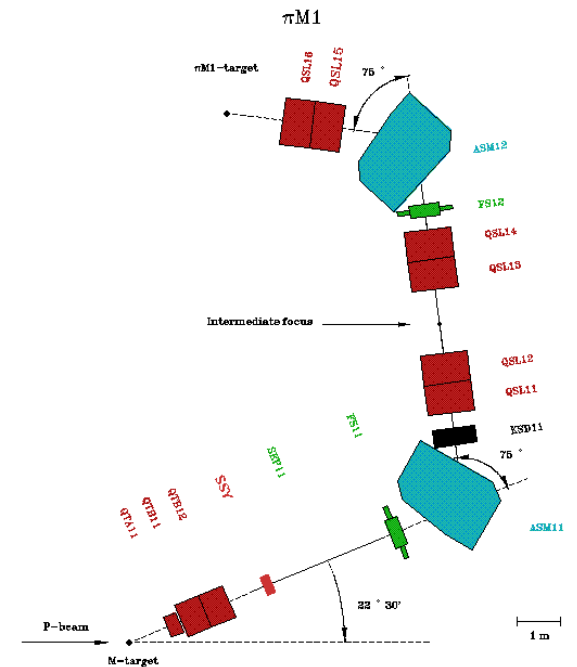

Test Beam @ PSI

After 5th day

π M1 Beam Line

- High resolution pion beam line with a momentum ranging between 100 and 500 MeV/c
- Quasi-continuous beam: bunch frequency 50 MHz
- Very high pion rate up to 200 MHz @ 350 MeV/c
- Proton contamination < 10% @ 350 MeV/c
- Spot size up to 7-8 cm²
- π M1 is one of the best beam line to perform rate capability study and discharge probability measurement

π M1 Beam area

Space available in the area (about 4-5 m along the beam)

Our setup in π M1 area: a tracker system + 10 μ -RWELL on a movable XYZ table + rack+SRS+ power supply, etc

Beam requests & Responsible