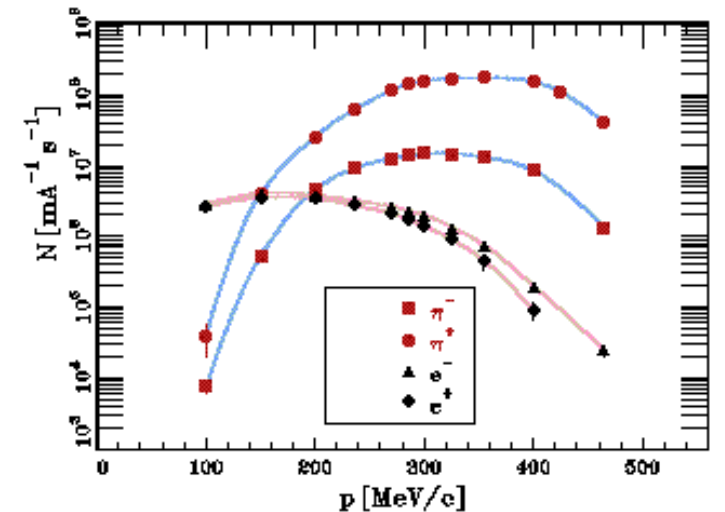

Test Beam @ PSI

After 5th day

π M1 Beam Line

- High resolution pion beam line with a momentum ranging between 100 and 500 MeV/c
- Quasi-continuous beam: bunch frequency 50 MHz
- Very high pion rate up to 200 MHz @ 350 MeV/c
- Proton contamination < 10% @ 350 MeV/c
- Spot size up to 7-8 cm²
- π M1 is one of the best beam line to perform rate capability study and discharge probability measurement

π M1 Beam area

Space available in the area (about 4-5 m along the beam)

Our setup in π M1 area: a tracker system + 10 μ -RWELL on a movable XYZ table + rack+SRS+ power supply, etc

Beam requests & Responsible