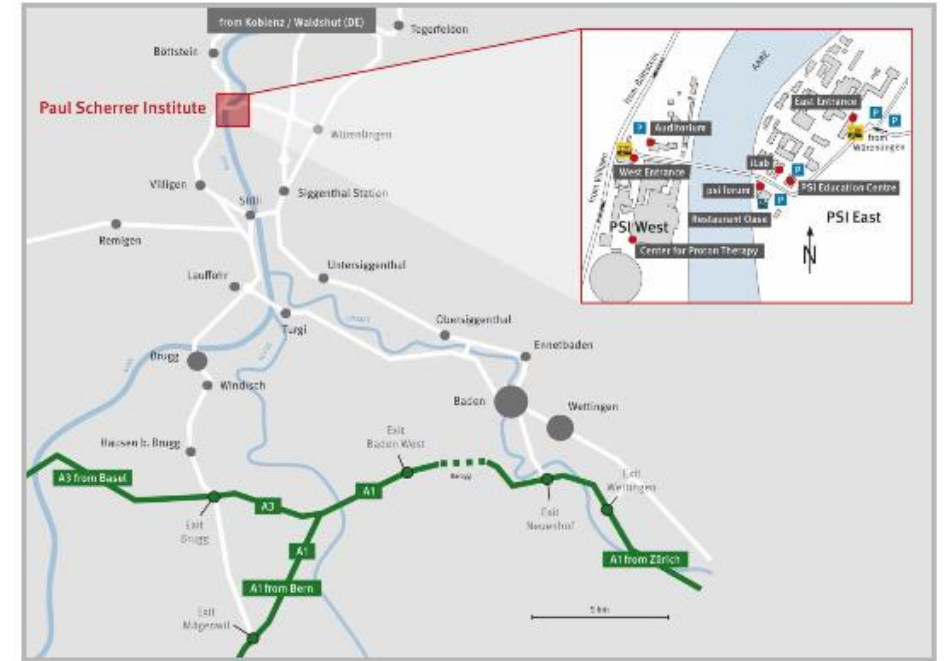

Test Beam @ PSI

After 5th day

π M1 Beam Line

- High resolution pion beam line with a momentum ranging between 100 and 500 MeV/c
- Quasi-continuous beam: bunch frequency 50 MHz
- Very high pion rate up to 200 MHz @ 350 MeV/c
- Proton contamination < 10% @ 350 MeV/c
- Spot size up to 7-8 cm²
- π M1 is one of the best beam line to perform rate capability study and discharge probability measurement

π M1 Beam area

Space available in the area (about 4-5 m along the beam)

Our setup in π M1 area: a tracker system + 10 μ -RWELL on a movable XYZ table + rack+SRS+ power supply, etc

Beam requests & Responsible

The Paul Scherrer Institute

- PSI is located in northern Switzerland, approximately midway between Zürich and Basel. The nearest towns and railway stations are Baden and Brugg. Frequent flight and train connections via Zürich or Basel are available from all major European cities.
- Please register any visit prior to arrival via PSI's [Digital User Office \(DUO-
https://www.psi.ch/useroffice/duo-help\)](https://www.psi.ch/useroffice/duo-help). This is mandatory in order to obtain a PSI badge, dosimeter and book the guest-house.