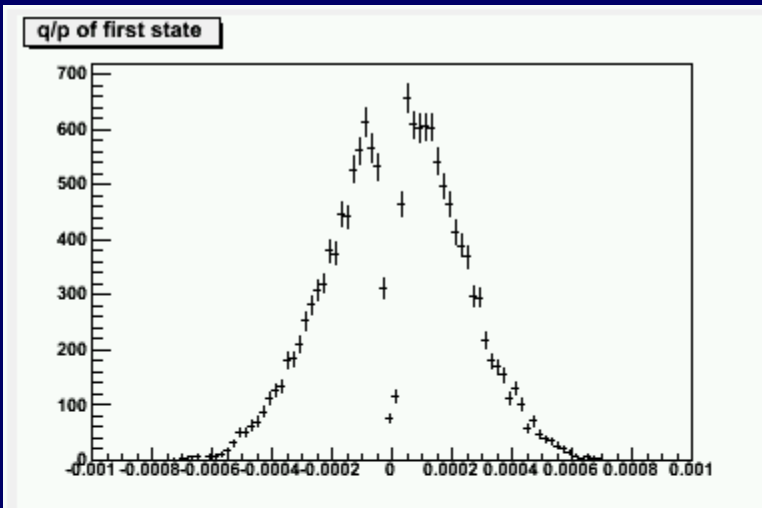

Data Quality Meeting

- New flag **EXPRESS_OK** needed to make sure there is no accidental reprocessing.
- Monitoring histograms and references.
- Shifts:
 - At the moment start is foreseen on Monday 8th February.
 - First shifts to CERN residents.
 - Start date may change depending on LHC.
 - Shifters please update your availability.
- Next meeting date.