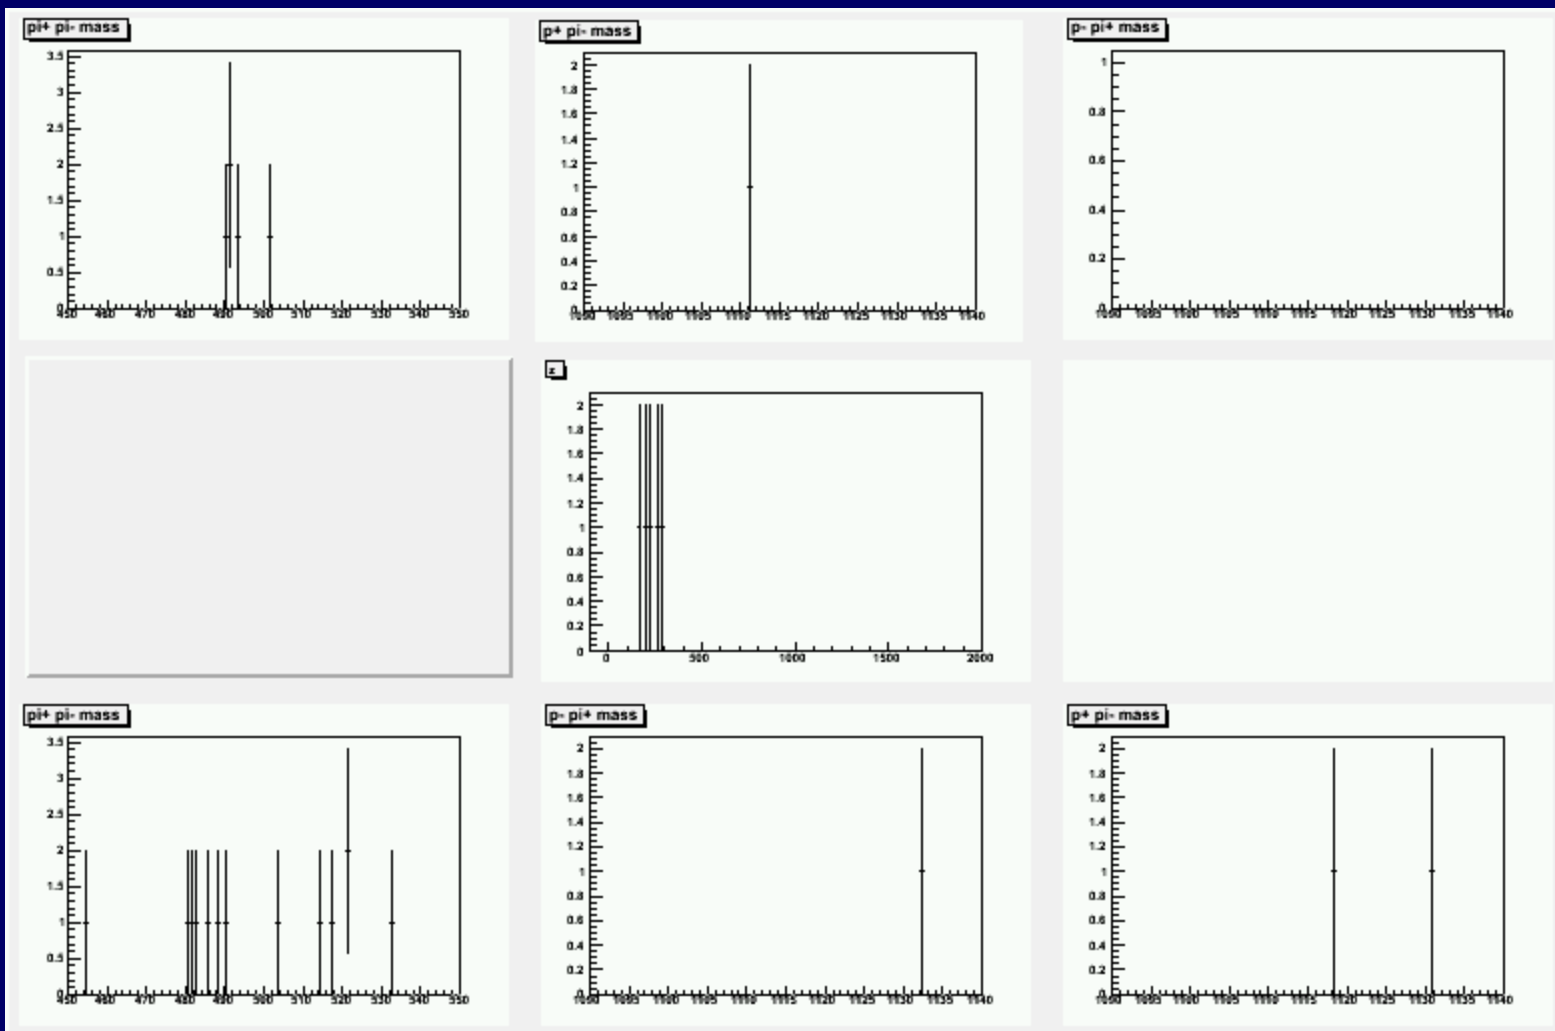

Data Quality Meeting

- New flag **EXPRESS_OK** needed to make sure there is no accidental reprocessing.
- Monitoring histograms and references.
- Shifts:
 - At the moment start is foreseen on Monday 8th February.
 - First shifts to CERN residents.
 - Start date may change depending on LHC.
 - Shifters please update your availability.
- Next meeting date.