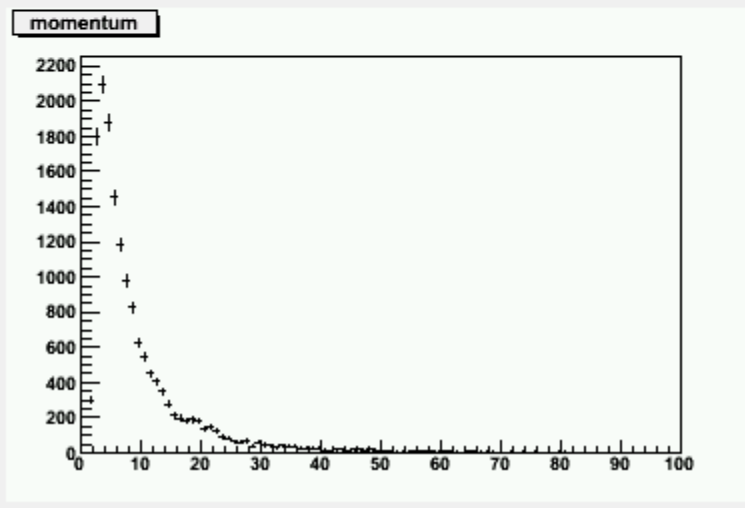

Data Quality Meeting

- New flag **EXPRESS_OK** needed to make sure there is no accidental reprocessing.
- Monitoring histograms and references.
- Shifts:
 - At the moment start is foreseen on Monday 8th February.
 - First shifts to CERN residents.
 - Start date may change depending on LHC.
 - Shifters please update your availability.
- Next meeting date.