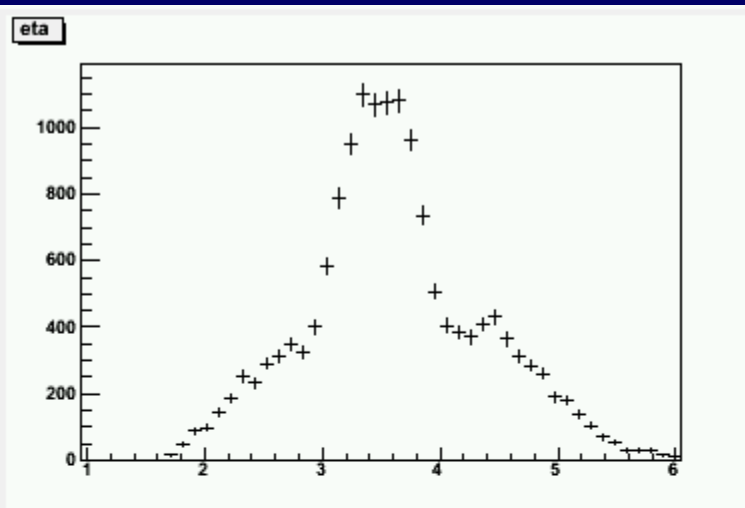

Data Quality Meeting

- New flag **EXPRESS_OK** needed to make sure there is no accidental reprocessing.
- Monitoring histograms and references.
- Shifts:
 - At the moment start is foreseen on Monday 8th February.
 - First shifts to CERN residents.
 - Start date may change depending on LHC.
 - Shifters please update your availability.
- Next meeting date.