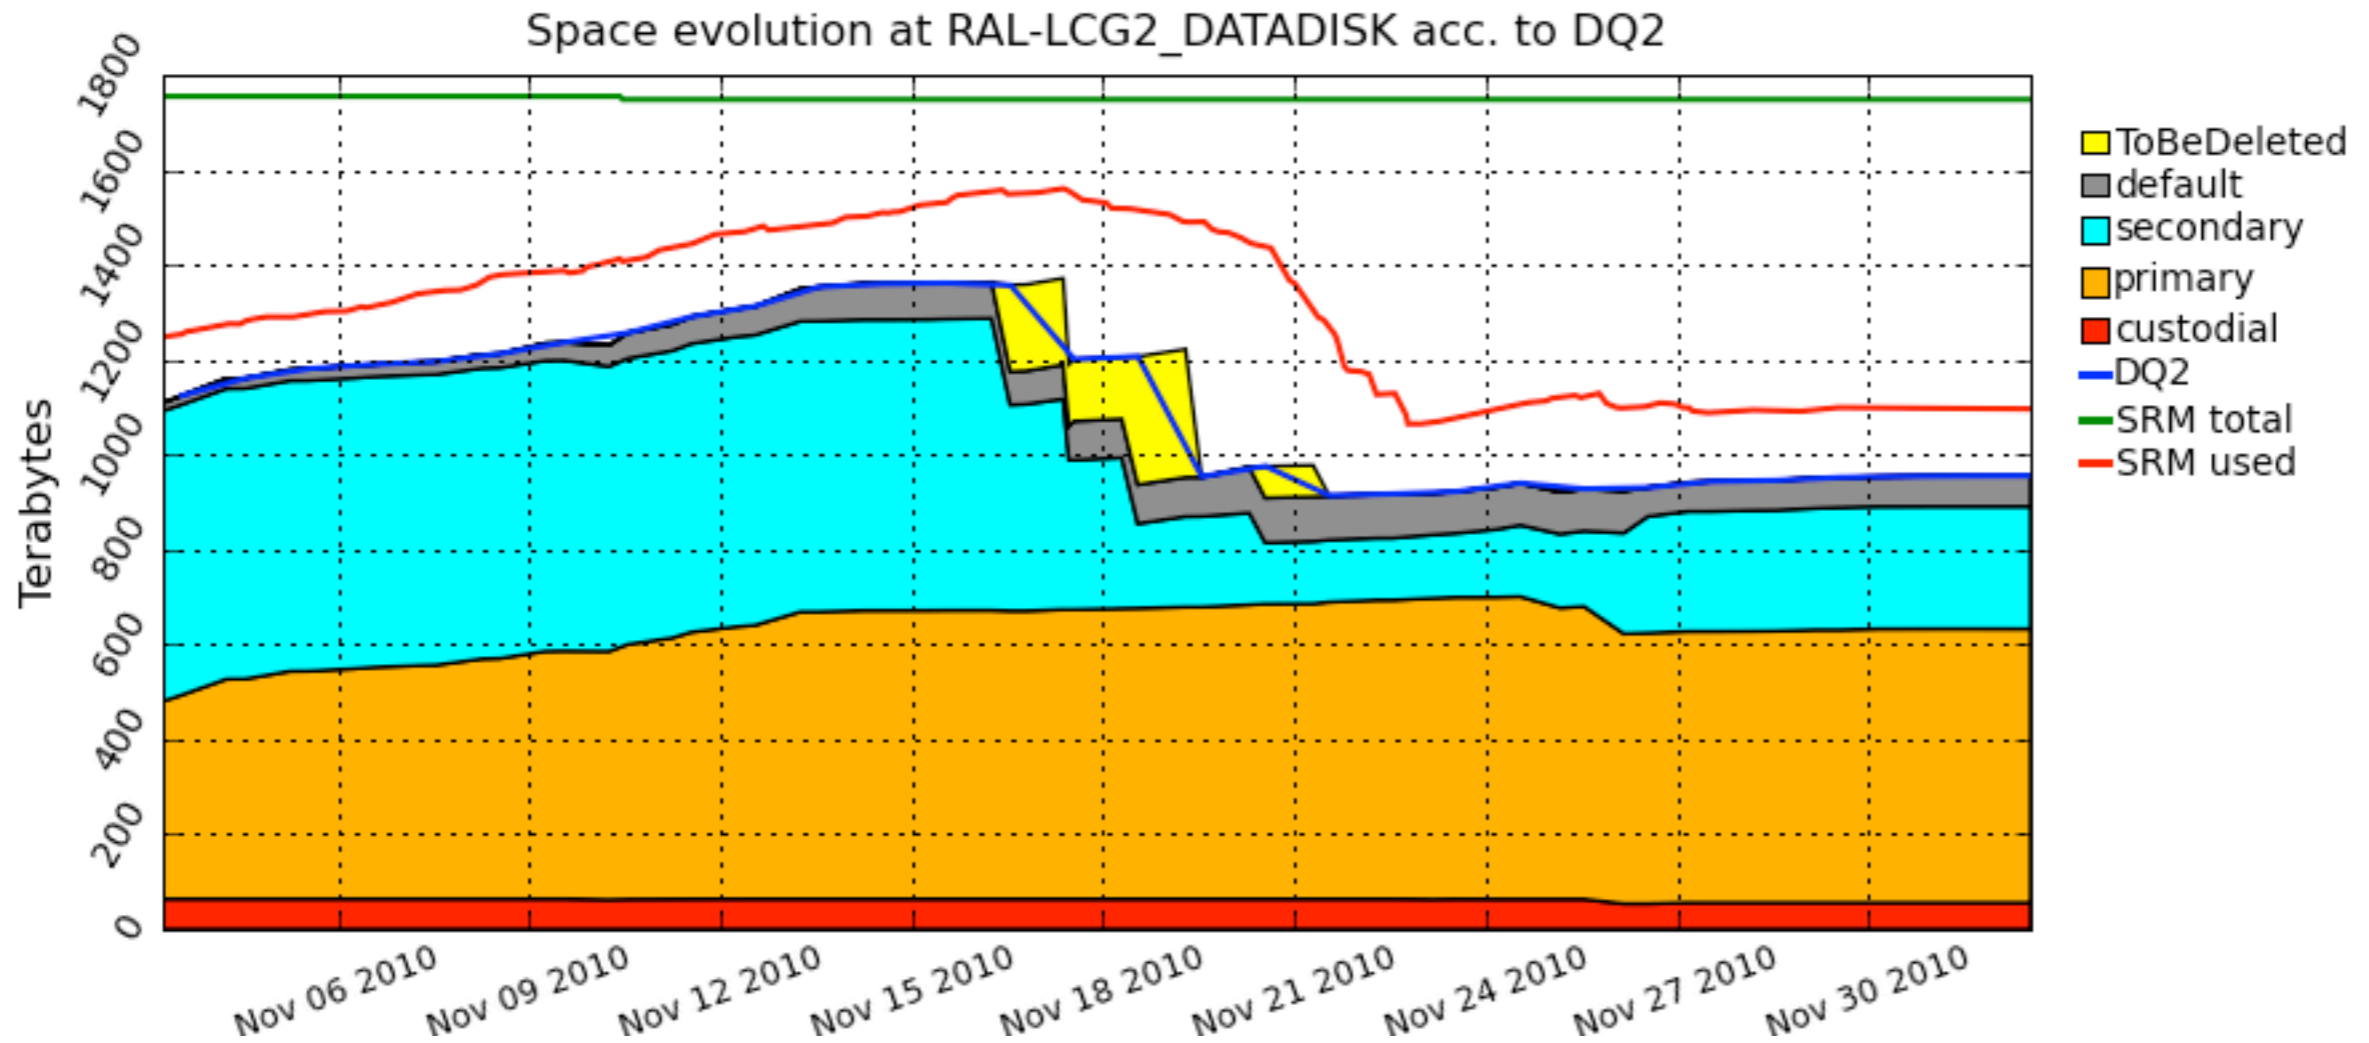

Unified colour/name scheme

the bloody dog is dead

Graeme Stewart

Cloud Names

- Tier-1 Country, with 2 exceptions:
 - CA, **CERN**, DE, ES, FR, IT, **ND**, NL, TW, UK, US

Colour Considerations

- Use sRGB colour space
- Well defined standard and ‘designed to match typical home and office viewing conditions’
- For colour blindness, I tested against deuteranopia simulator

Then data and stuff...

Proposal		
RAW		FF0000
HITS		FF6666
ESD		001640
AOD		006019
DESD		4189FF
DPD		FEF100
Other		66008D

Custodiality

ToBeDeleted	Default	Secondary	Primary	Custodial
FFFF00	808080	00FFFF	FFA500	FF0000

Colours: Third time lucky...

CA		FF1F1F	ND		6298FF
CERN		AE3C51	NL		D97529
DE		000000	TW		89000F
ES		EDBF00	UK		356C20
FR		0055A5	US		00006B
IT		009246			

- Better separation of adjacent colours