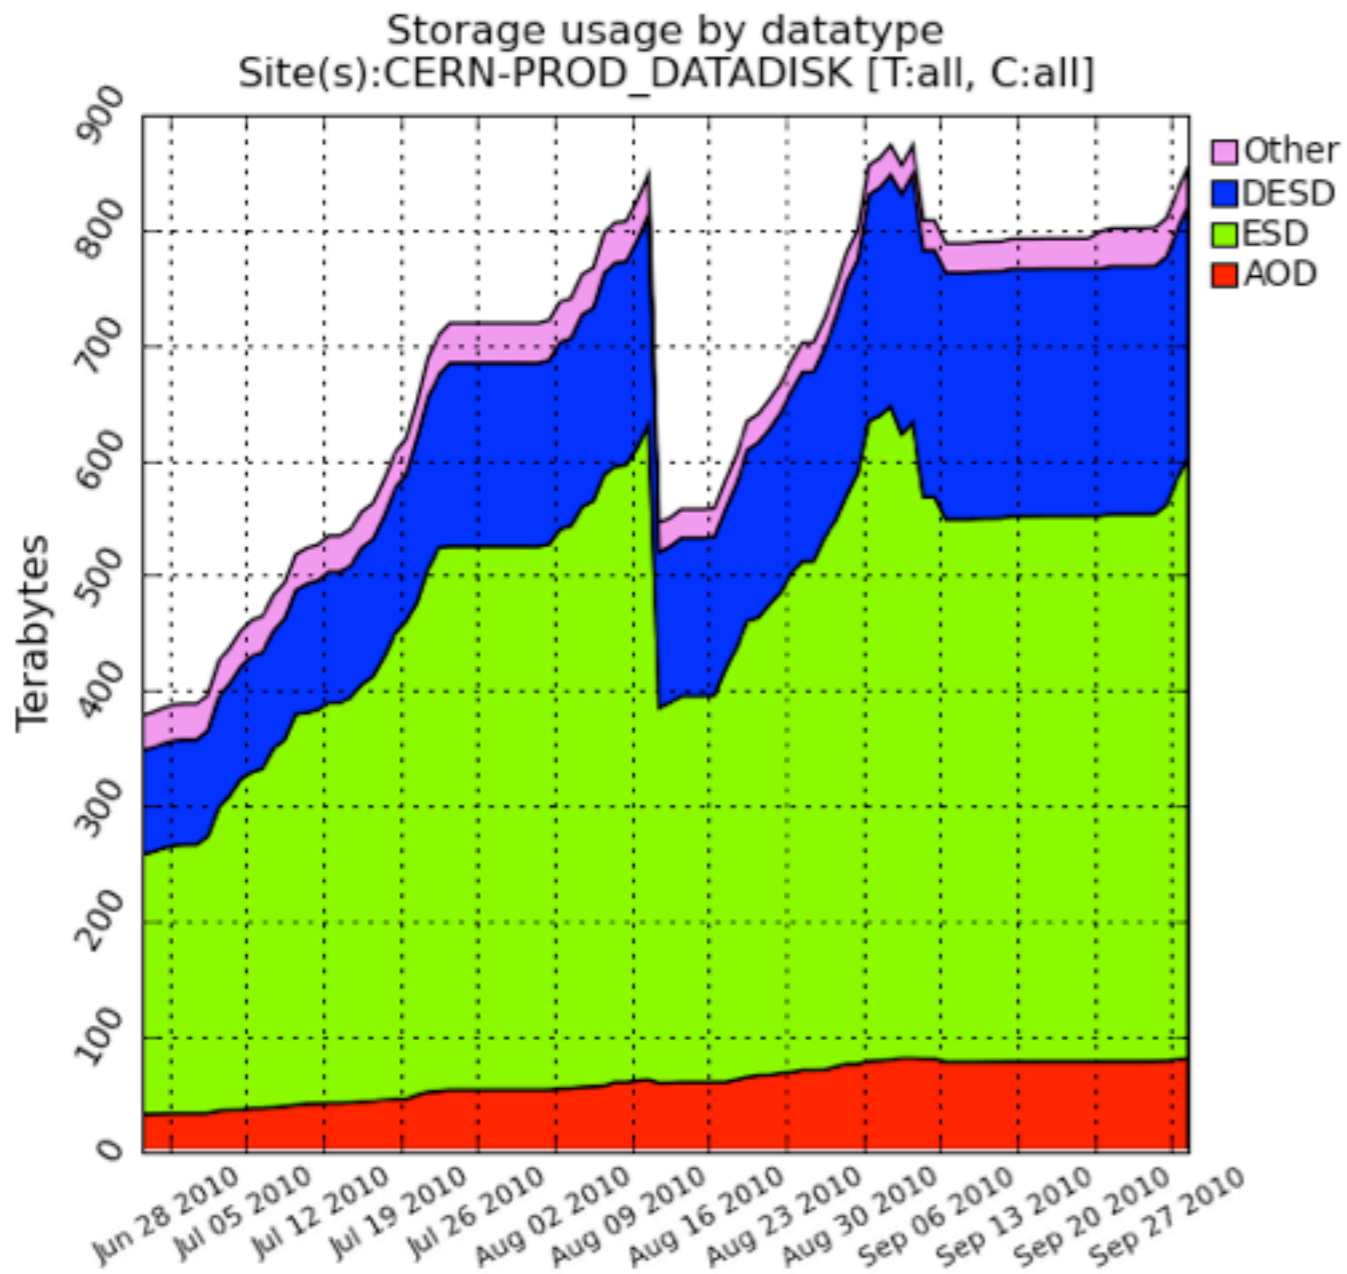

Unified colour/name scheme

the bloody dog is dead

Graeme Stewart

Cloud Names

- Tier-1 Country, with 2 exceptions:
 - CA, **CERN**, DE, ES, FR, IT, **ND**, NL, TW, UK, US

Colour Considerations

- Use sRGB colour space
- Well defined standard and ‘designed to match typical home and office viewing conditions’
- For colour blindness, I tested against deuteranopia simulator

Then data and stuff...

Proposal		
RAW		FF0000
HITS		FF6666
ESD		001640
AOD		006019
DESD		4189FF
DPD		FEF100
Other		66008D

Custodiality

ToBeDeleted	Default	Secondary	Primary	Custodial
FFFF00	808080	00FFFF	FFA500	FF0000

Colours: Third time lucky...

CA		FF1F1F	ND		6298FF
CERN		AE3C51	NL		D97529
DE		000000	TW		89000F
ES		EDBF00	UK		356C20
FR		0055A5	US		00006B
IT		009246			

- Better separation of adjacent colours