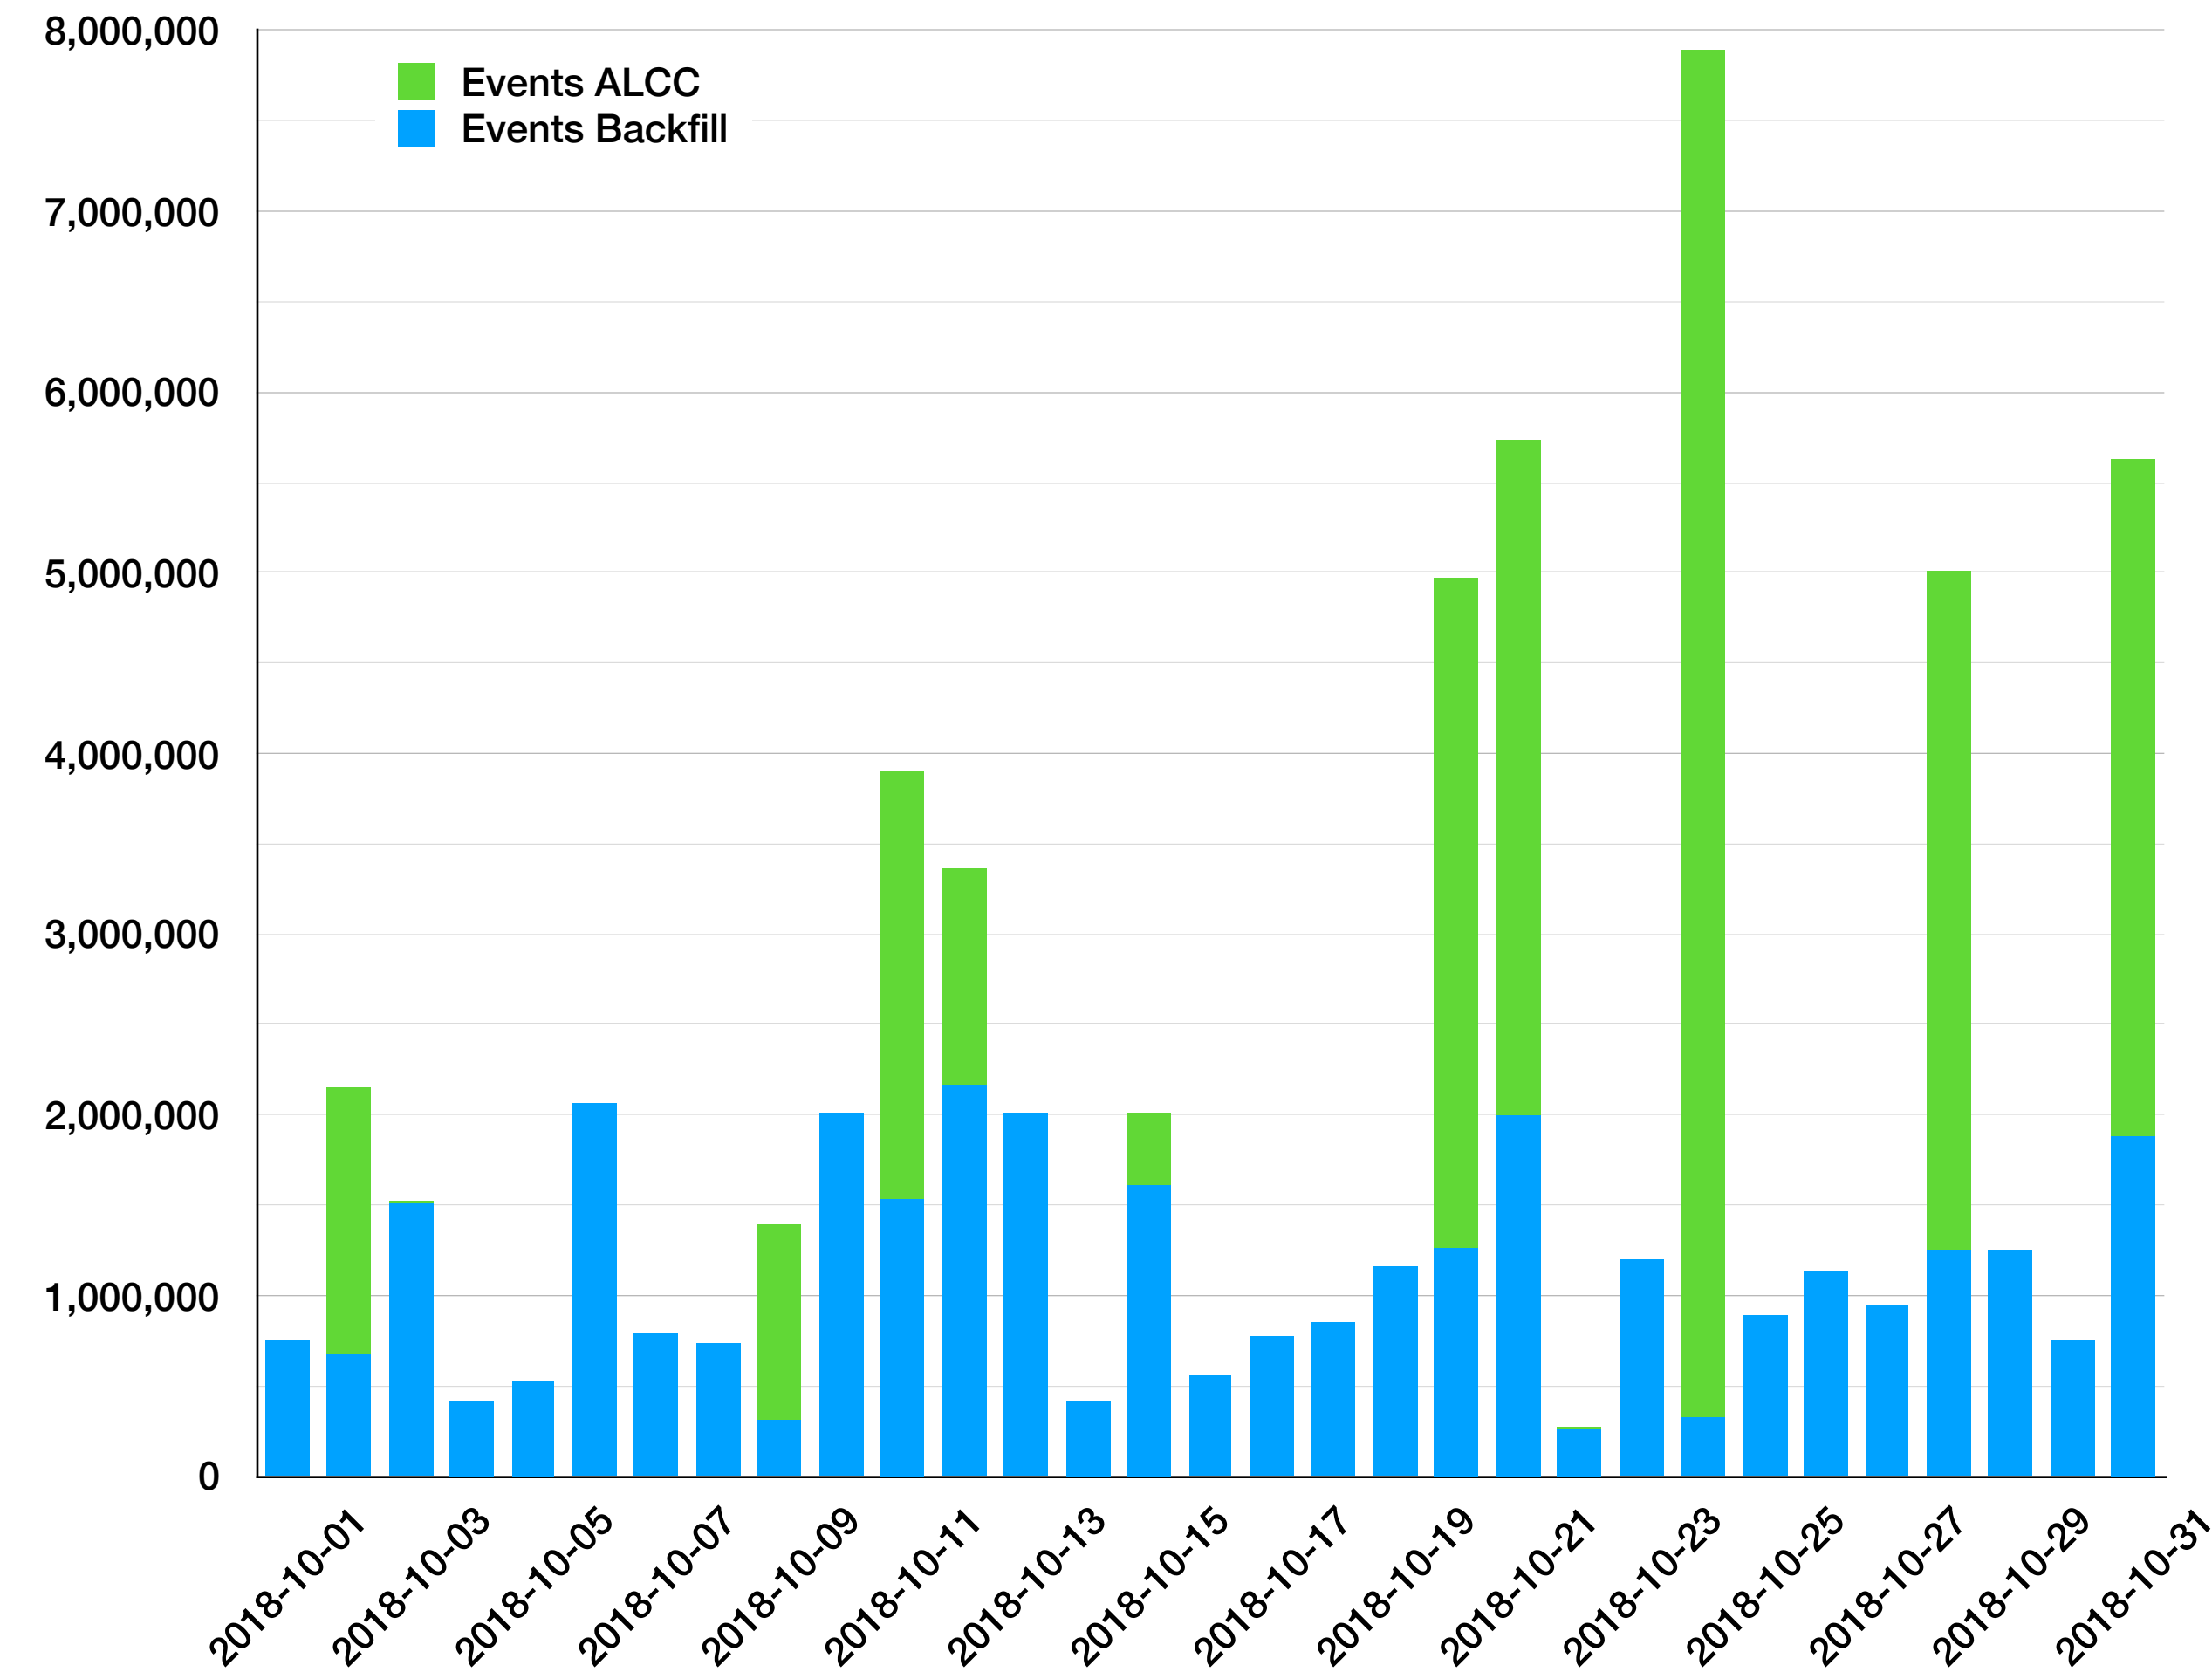

ATLAS production @ OLCF. October, 2018

- 63M of events were delivered in October.
 - «Backfill» ~33,9M Events (24,9M Titan core*hours)
 - ALCC:~29,1M events delivered (17M Titan core*hours)

ATLAS production @ OLCF. November 7, 2018

- **44,2M** of events were delivered in October.
 - «Backfill» ~2,9M events
 - ALCC:~**41,3M** events
 - 51% of ALCC allocation consumed (21% in November)