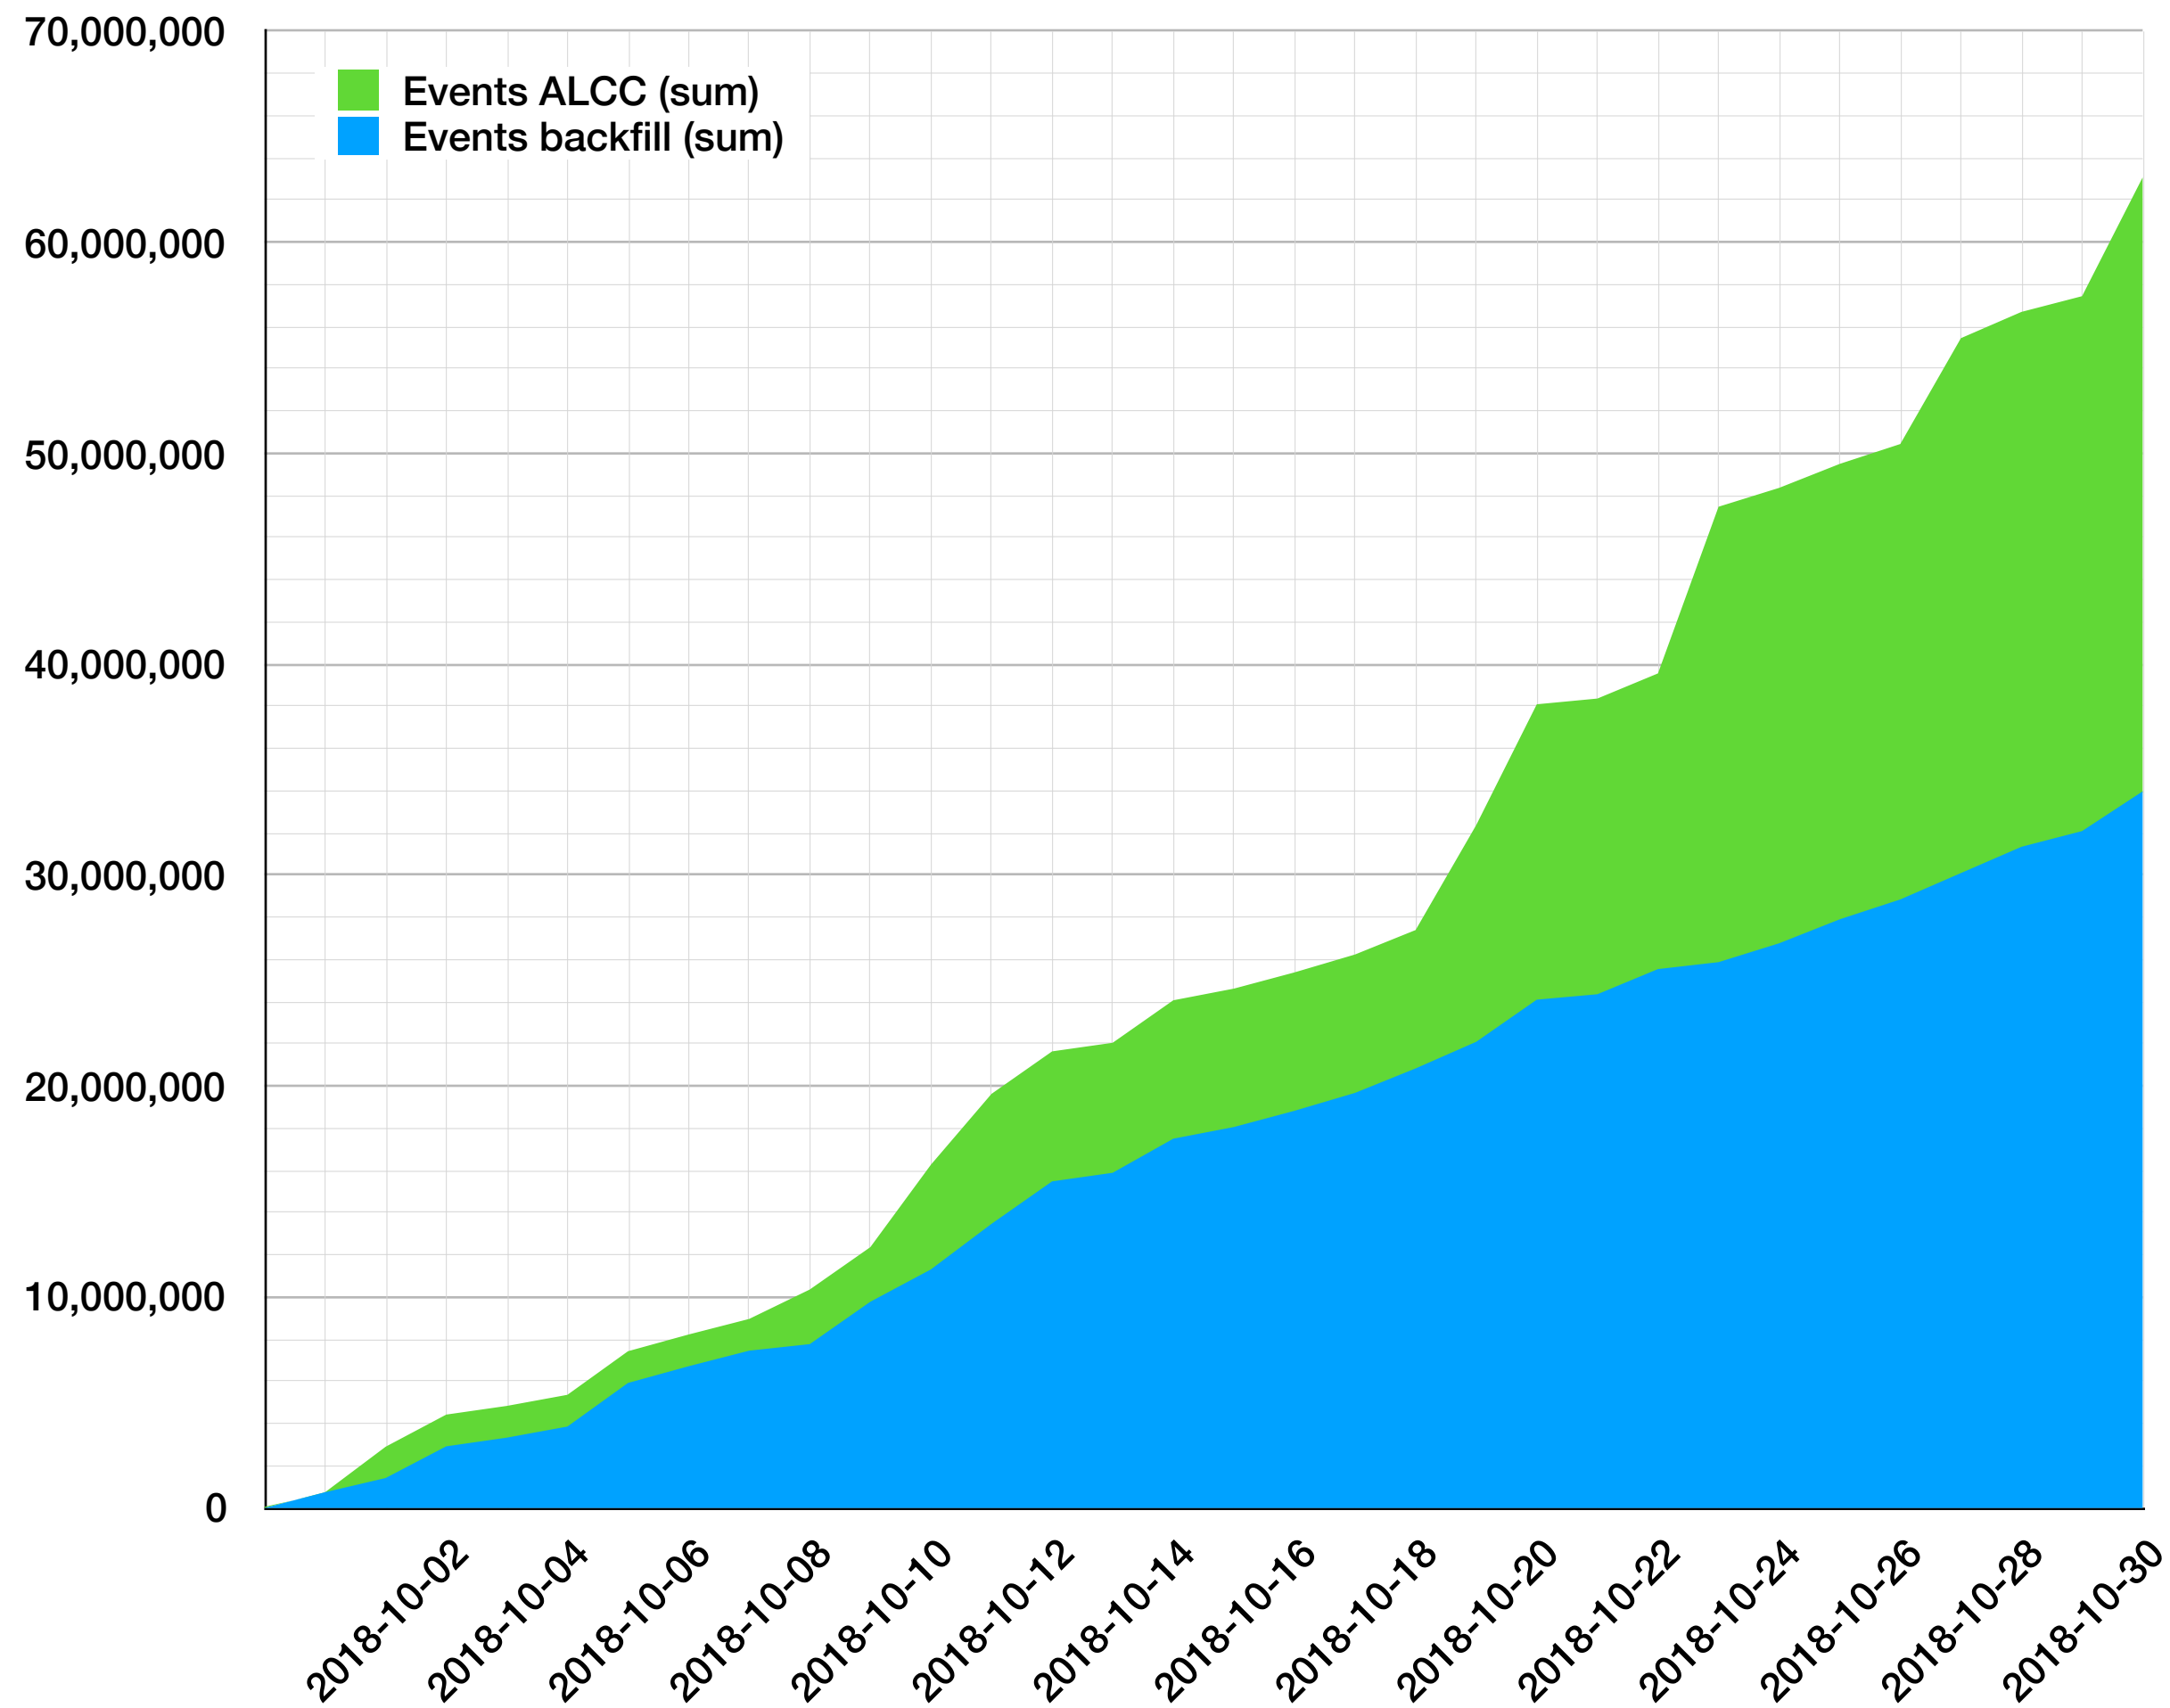

ATLAS production @ OLCF. October, 2018

- 63M of events were delivered in October.
 - «Backfill» ~33,9M Events (24,9M Titan core*hours)
 - ALCC:~29,1M events delivered (17M Titan core*hours)

ATLAS production @ OLCF. November 7, 2018

- **44,2M** of events were delivered in October.
 - «Backfill» ~2,9M events
 - ALCC:~**41,3M** events
 - 51% of ALCC allocation consumed (21% in November)