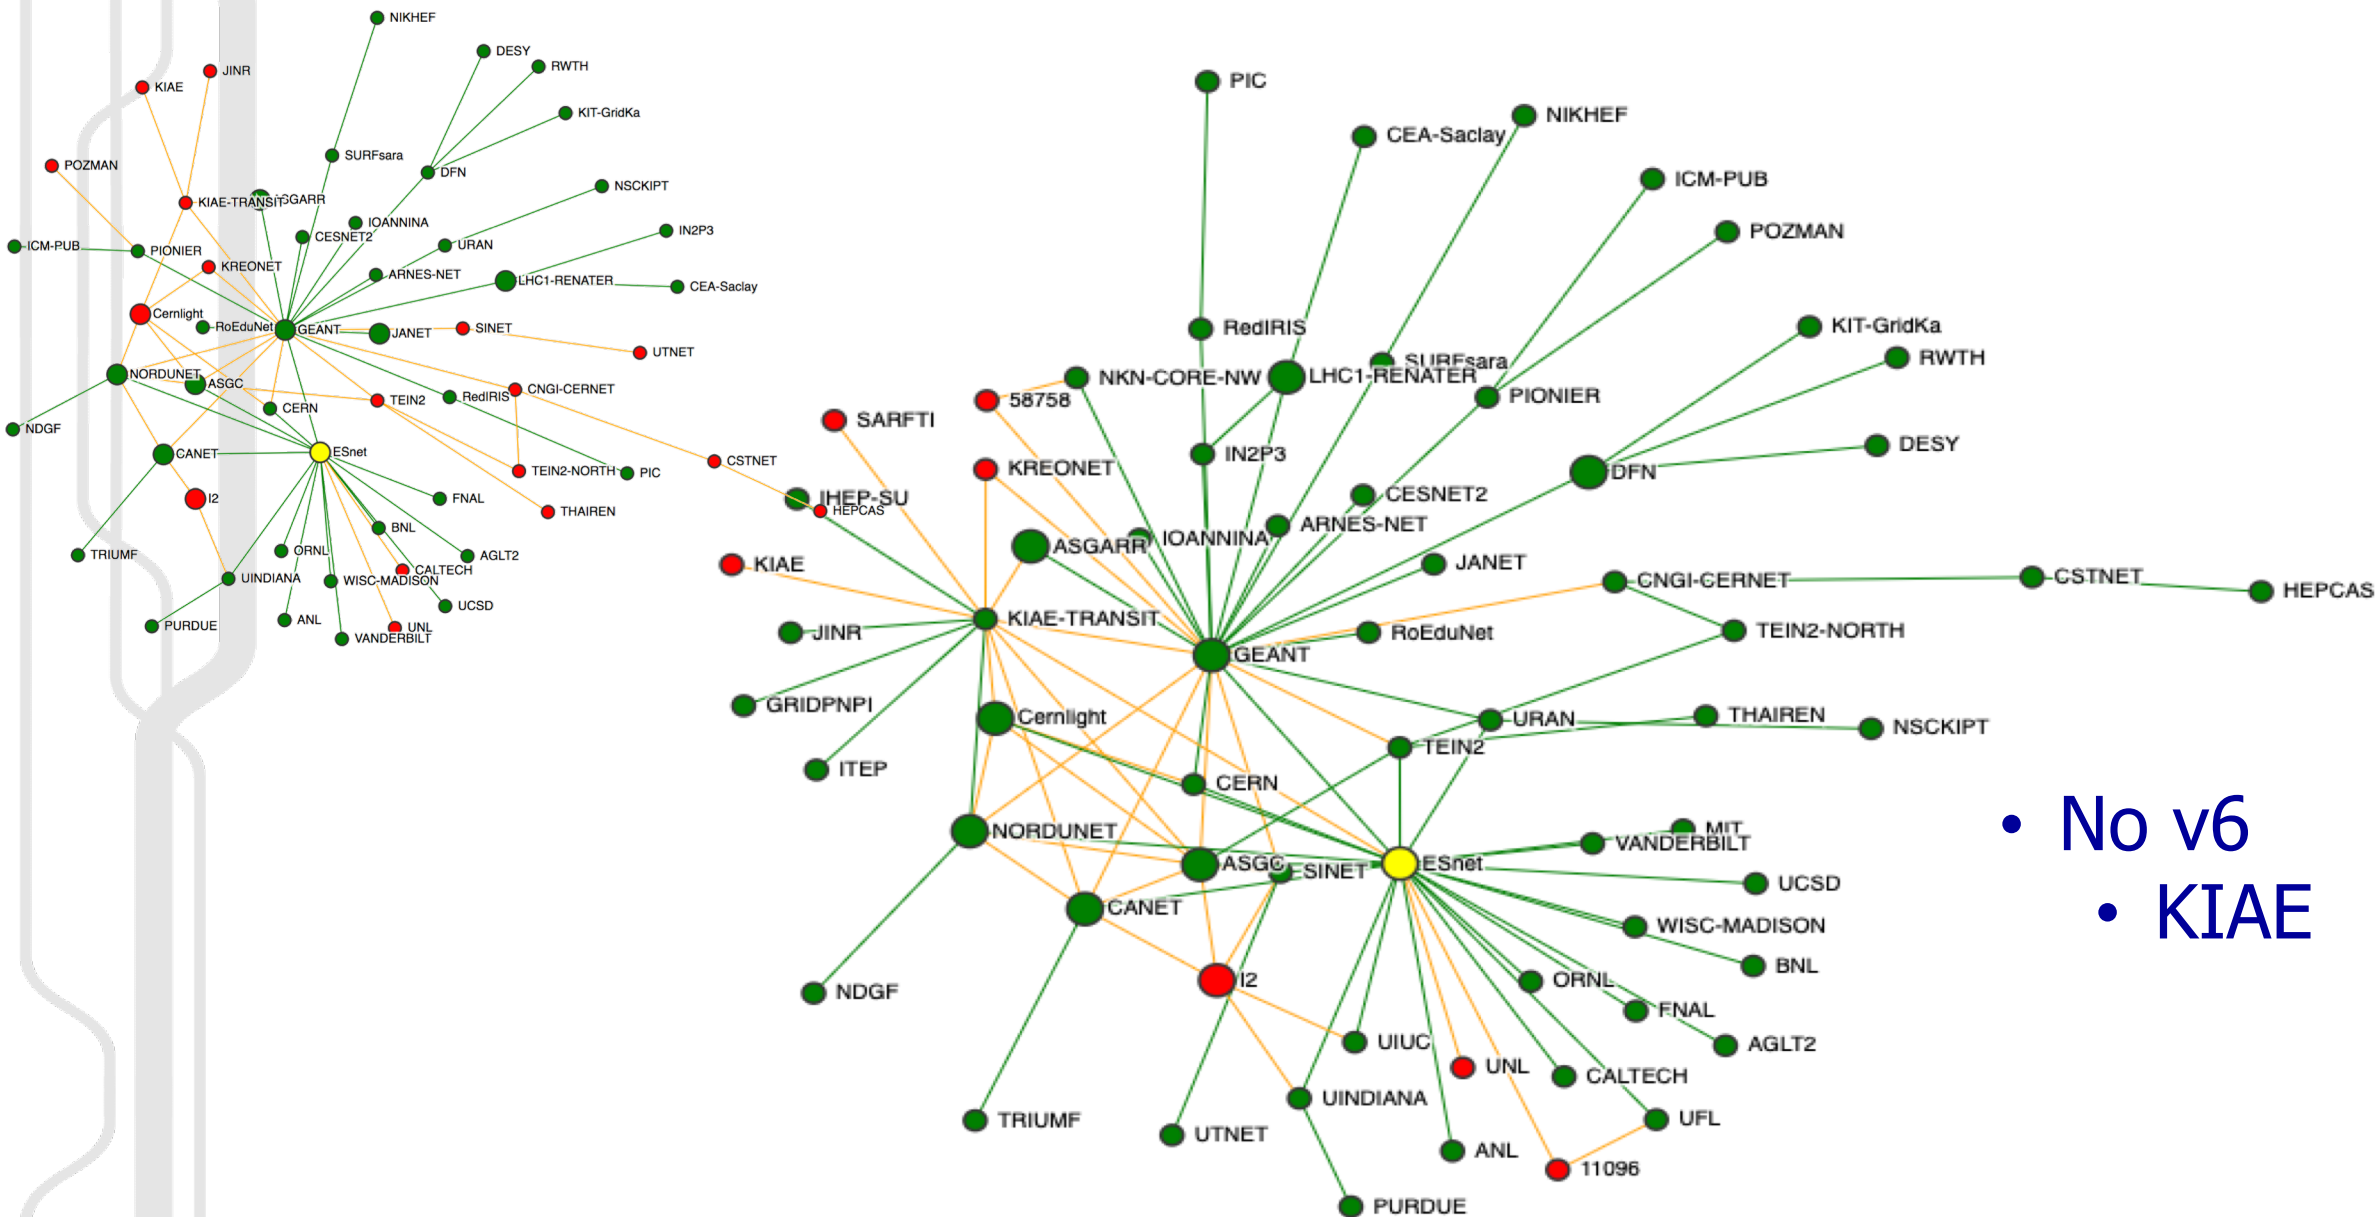

## LHCONE routing tables

LHCOPN-LHCONE meeting  
Umeå 4 June 2019

bergroth@nordu.net

Network	ASn	Number of Connected ASn		Peering ASN
ASGC	24167	11	7	20965, 11537, 2907, 57484, 293, 20641, 24490, 6509, 7539, 2603, 17934
Canarie	6509	12	9	20965, 11537, 2907, 7575, 57484, 24167, 293, 36391, 271, 2603, 11105, 16462
Cernlight	20641	6	7	293, 17579, 57484, 2603, 24167, 513
Garr	137	10	10	20965, 57484, 64714, 2107, 65055, 64515, 65281, 64589, 64520, 64612
Geant	20965	25	26	680, 11537, 2907, 57484, 17579, 2603, 293, 8501, 24167, 12687, 513, 137, 2091, 2852, 2107, 786, 2614, 23911, 24490, 6509, 766, 1916, 1162, 2697, 8581 (2611)
Janet	786		2	20965, (65501)
Internet2	11537	13	11	20965, 6356, 2907, 7575, 293, 2603, 24167, 160, 32361, 2153, 6509, 19782, 3 (2907, 24167)
Nordunet	2603	8	8	20965, 293, 57484, 24167, 6509, 20641, 11537, 39590
Renater	2091	9	9	20965, 777, 789, 65073, 65109, 65298, 65115, 65105, 65078
Esnet	293	35	35	20965, 6356, 2907, 7575, 2603, 17934, 24167, 229, 3671, 18515, 6509, 59, 32093, 7896, 38, 131, 7212, 3152, 25776, 160, 1916, 3428, 32361, 683, 43, 513, 11537, 13371, 19782, 50, 17579, 111, 1251, 3, 26397
DFN	680	5		47610, 20965, 58069, 1754, 65303

## New Peering with Esnet and KIAE ASGC

- ~~Pionier~~
- Nordunet
- KIAE
- ASGC
- KREONET
- Cern
- ESnet

# NORDUnet Cernlight v6

Nordic infrastructure for Research & Education

- KREONET

Transit AS:  
TEIN2, CaREN,  
Cernlight

- No v6
- KIAE

- No AS / NSP has connectivity to the complete LHCone
  - Store and forward get you connectivity
- V6 connectivity have potential for improvement
- [http://stats.nordu.net/pt/lhcone\\_v6.html](http://stats.nordu.net/pt/lhcone_v6.html)
- [http://stats.nordu.net/pt/lhcone\\_v4.html](http://stats.nordu.net/pt/lhcone_v4.html)