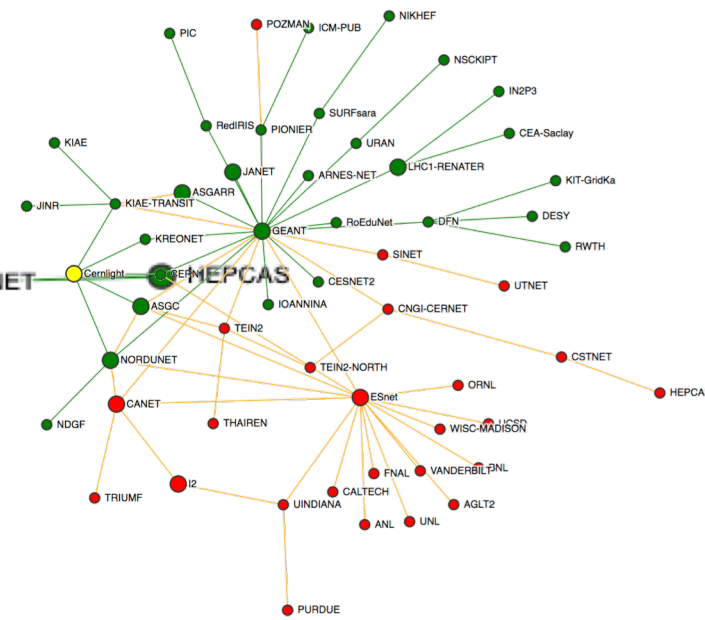

## LHCONE routing tables

LHCOPN-LHCONE meeting  
Umeå 4 June 2019

bergroth@nordu.net

Network	ASn	Number of Connected ASn		Peering ASN
ASGC	24167	11	7	20965, 11537, 2907, 57484, 293, 20641, 24490, 6509, 7539, 2603, 17934
Canarie	6509	12	9	20965, 11537, 2907, 7575, 57484, 24167, 293, 36391, 271, 2603, 11105, 16462
Cernlight	20641	6	7	293, 17579, 57484, 2603, 24167, 513
Garr	137	10	10	20965, 57484, 64714, 2107, 65055, 64515, 65281, 64589, 64520, 64612
Geant	20965	25	26	680, 11537, 2907, 57484, 17579, 2603, 293, 8501, 24167, 12687, 513, 137, 2091, 2852, 2107, 786, 2614, 23911, 24490, 6509, 766, 1916, 1162, 2697, 8581 (2611)
Janet	786		2	20965, (65501)
Internet2	11537	13	11	20965, 6356, 2907, 7575, 293, 2603, 24167, 160, 32361, 2153, 6509, 19782, 3 (2907, 24167)
Nordunet	2603	8	8	20965, 293, 57484, 24167, 6509, 20641, 11537, 39590
Renater	2091	9	9	20965, 777, 789, 65073, 65109, 65298, 65115, 65105, 65078
Esnet	293	35	35	20965, 6356, 2907, 7575, 2603, 17934, 24167, 229, 3671, 18515, 6509, 59, 32093, 7896, 38, 131, 7212, 3152, 25776, 160, 1916, 3428, 32361, 683, 43, 513, 11537, 13371, 19782, 50, 17579, 111, 1251, 3, 26397
DFN	680	5		47610, 20965, 58069, 1754, 65303

## New Peering with Esnet and KIAE ASGC

## New Peering with Esnet and KIAE ASGC

- ~~Pionier~~
- Nordunet
- KIAE
- ASGC
- KREONET
- Cern
- ESnet

# NORDUnet Cernlight v6

Nordic infrastructure for Research & Education

- KREONET

Transit AS:  
TEIN2, CaREN,  
Cernlight

- No v6
- KIAE

- No AS / NSP has connectivity to the complete LHCone
  - Store and forward get you connectivity
- V6 connectivity have potential for improvement
- [http://stats.nordu.net/pt/lhcone\\_v6.html](http://stats.nordu.net/pt/lhcone_v6.html)
- [http://stats.nordu.net/pt/lhcone\\_v4.html](http://stats.nordu.net/pt/lhcone_v4.html)