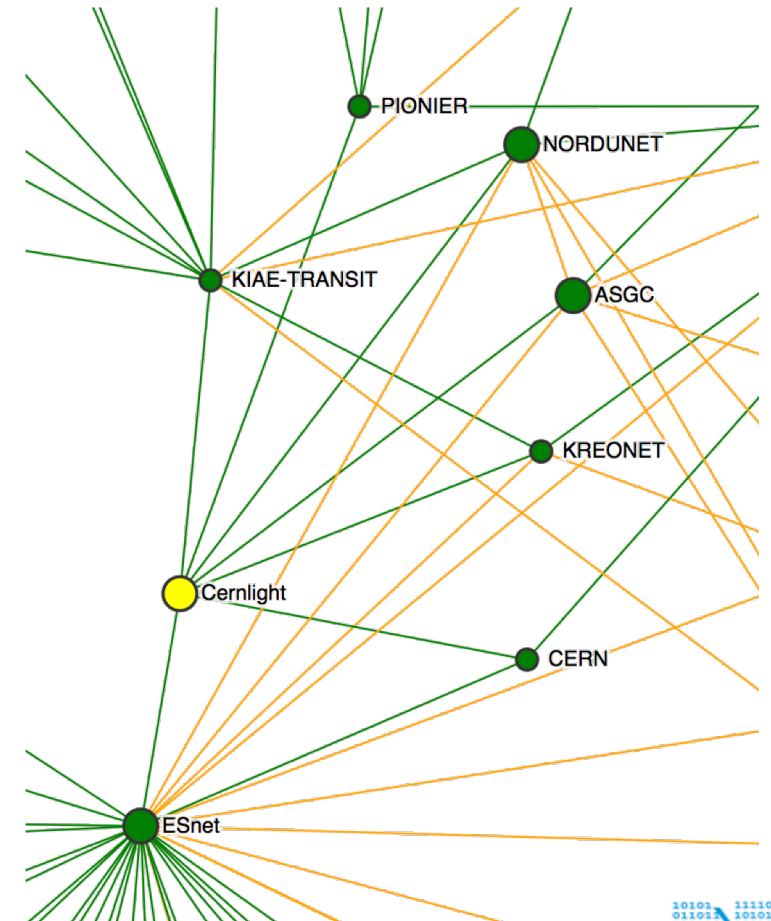

## LHCONE routing tables

LHCOPN-LHCONE meeting  
Umeå 4 June 2019

bergroth@nordu.net

Network	ASn	Number of Connected ASn		Peering ASN
ASGC	24167	11	7	20965, 11537, 2907, 57484, 293, 20641, 24490, 6509, 7539, 2603, 17934
Canarie	6509	12	9	20965, 11537, 2907, 7575, 57484, 24167, 293, 36391, 271, 2603, 11105, 16462
Cernlight	20641	6	7	293, 17579, 57484, 2603, 24167, 513
Garr	137	10	10	20965, 57484, 64714, 2107, 65055, 64515, 65281, 64589, 64520, 64612
Geant	20965	25	26	680, 11537, 2907, 57484, 17579, 2603, 293, 8501, 24167, 12687, 513, 137, 2091, 2852, 2107, 786, 2614, 23911, 24490, 6509, 766, 1916, 1162, 2697, 8581 (2611)
Janet	786		2	20965, (65501)
Internet2	11537	13	11	20965, 6356, 2907, 7575, 293, 2603, 24167, 160, 32361, 2153, 6509, 19782, 3 (2907, 24167)
Nordunet	2603	8	8	20965, 293, 57484, 24167, 6509, 20641, 11537, 39590
Renater	2091	9	9	20965, 777, 789, 65073, 65109, 65298, 65115, 65105, 65078
Esnet	293	35	35	20965, 6356, 2907, 7575, 2603, 17934, 24167, 229, 3671, 18515, 6509, 59, 32093, 7896, 38, 131, 7212, 3152, 25776, 160, 1916, 3428, 32361, 683, 43, 513, 11537, 13371, 19782, 50, 17579, 111, 1251, 3, 26397
DFN	680	5		47610, 20965, 58069, 1754, 65303

## New Peering with Esnet and KIAE ASGC

## New Peering with Esnet and KIAE ASGC

- ~~Pionier~~
- Nordunet
- KIAE
- ASGC
- KREONET
- Cern
- ESnet

# NORDUnet Cernlight v6

Nordic infrastructure for Research & Education

- KREONET

Transit AS:  
TEIN2, CaREN,  
Cernlight

- No v6
- KIAE

- No AS / NSP has connectivity to the complete LHCone
  - Store and forward get you connectivity
- V6 connectivity have potential for improvement
- [http://stats.nordu.net/pt/lhcone\\_v6.html](http://stats.nordu.net/pt/lhcone_v6.html)
- [http://stats.nordu.net/pt/lhcone\\_v4.html](http://stats.nordu.net/pt/lhcone_v4.html)