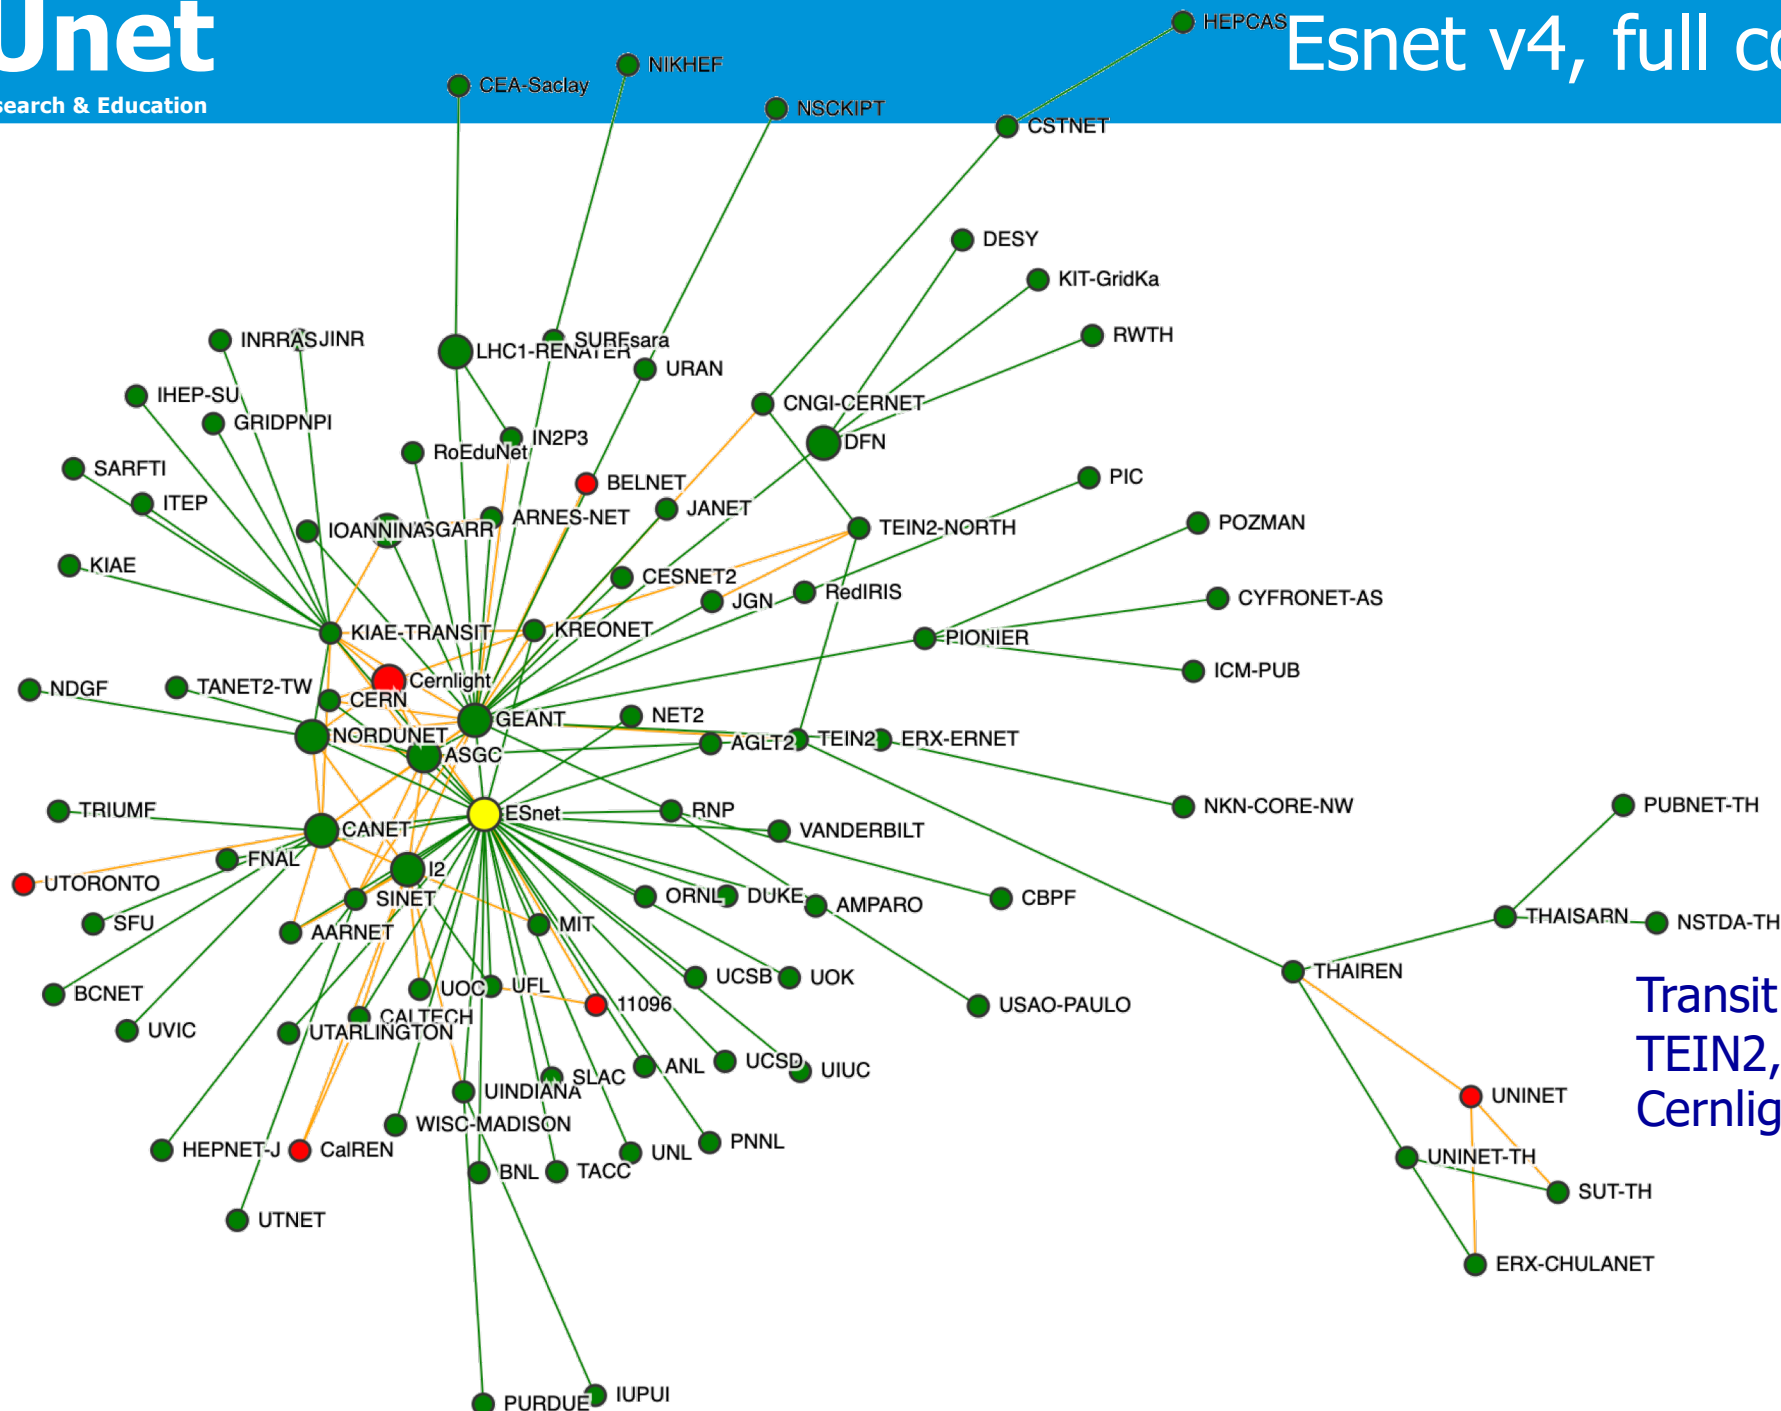

## New Peering with Esnet and KIAE ASGC

## New Peering with Esnet and KIAE ASGC

- ~~Pionier~~
- Nordunet
- KIAE
- ASGC
- KREONET
- Cern
- ESnet

# NORDUnet Cernlight v6

Nordic infrastructure for Research & Education

- KREONET

Transit AS:  
TEIN2, CaREN,  
Cernlight

- No v6
- KIAE

- No AS / NSP has connectivity to the complete LHCone
  - Store and forward get you connectivity
- V6 connectivity have potential for improvement
- [http://stats.nordu.net/pt/lhcone\\_v6.html](http://stats.nordu.net/pt/lhcone_v6.html)
- [http://stats.nordu.net/pt/lhcone\\_v4.html](http://stats.nordu.net/pt/lhcone_v4.html)