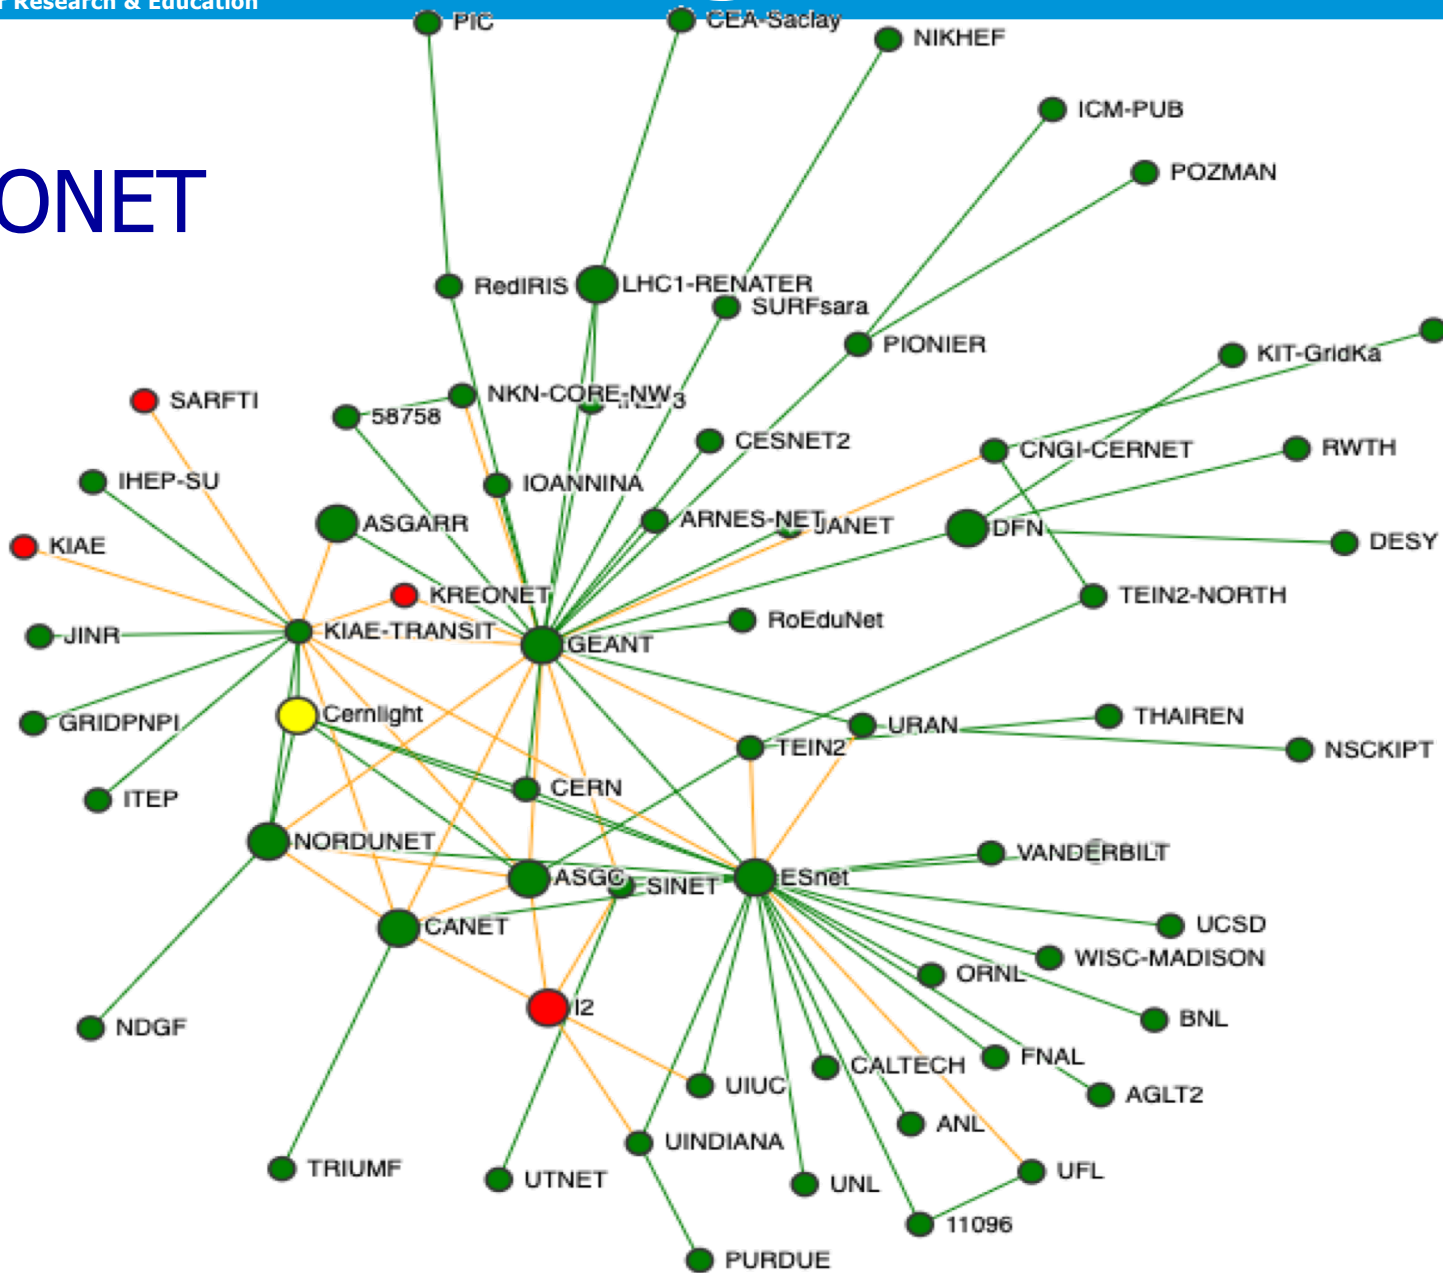

## LHCONE routing tables

LHCOPN-LHCONE meeting  
Umeå 4 June 2019

bergroth@nordu.net

Network	ASn	Number of Connected ASn		Peering ASN
ASGC	24167	11	7	20965, 11537, 2907, 57484, 293, 20641, 24490, 6509, 7539, 2603, 17934
Canarie	6509	12	9	20965, 11537, 2907, 7575, 57484, 24167, 293, 36391, 271, 2603, 11105, 16462
Cernlight	20641	6	7	293, 17579, 57484, 2603, 24167, 513
Garr	137	10	10	20965, 57484, 64714, 2107, 65055, 64515, 65281, 64589, 64520, 64612
Geant	20965	25	26	680, 11537, 2907, 57484, 17579, 2603, 293, 8501, 24167, 12687, 513, 137, 2091, 2852, 2107, 786, 2614, 23911, 24490, 6509, 766, 1916, 1162, 2697, 8581 (2611)
Janet	786		2	20965, (65501)
Internet2	11537	13	11	20965, 6356, 2907, 7575, 293, 2603, 24167, 160, 32361, 2153, 6509, 19782, 3 (2907, 24167)
Nordunet	2603	8	8	20965, 293, 57484, 24167, 6509, 20641, 11537, 39590
Renater	2091	9	9	20965, 777, 789, 65073, 65109, 65298, 65115, 65105, 65078
Esnet	293	35	35	20965, 6356, 2907, 7575, 2603, 17934, 24167, 229, 3671, 18515, 6509, 59, 32093, 7896, 38, 131, 7212, 3152, 25776, 160, 1916, 3428, 32361, 683, 43, 513, 11537, 13371, 19782, 50, 17579, 111, 1251, 3, 26397
DFN	680	5		47610, 20965, 58069, 1754, 65303

## New Peering with Esnet and KIAE ASGC

## New Peering with Esnet and KIAE ASGC

- ~~Pionier~~
- Nordunet
- KIAE
- ASGC
- KREONET
- Cern
- ESnet

# NORDUnet Cernlight v6

Nordic infrastructure for Research & Education

- KREONET

Transit AS:  
TEIN2, CaREN,  
Cernlight

- No v6
- KIAE

- No AS / NSP has connectivity to the complete LHCone
  - Store and forward get you connectivity
- V6 connectivity have potential for improvement
- [http://stats.nordu.net/pt/lhcone\\_v6.html](http://stats.nordu.net/pt/lhcone_v6.html)
- [http://stats.nordu.net/pt/lhcone\\_v4.html](http://stats.nordu.net/pt/lhcone_v4.html)