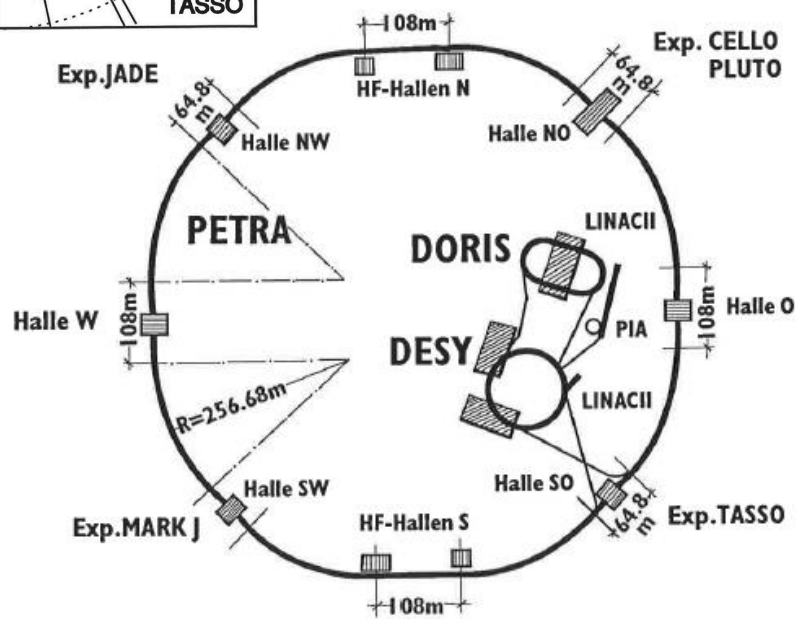

Welcome to Hamburg+DESY

CMS JetMET

- Peter Schleper JME 2009
- Hartmut Stadie JERC 2013
- Gregor Kasieczka JMAR 2016
- Henning Kirschenmann JERC 2016
- Anastasia Karavdina JERC 2017
- Andreas Hinzmann JME 2018