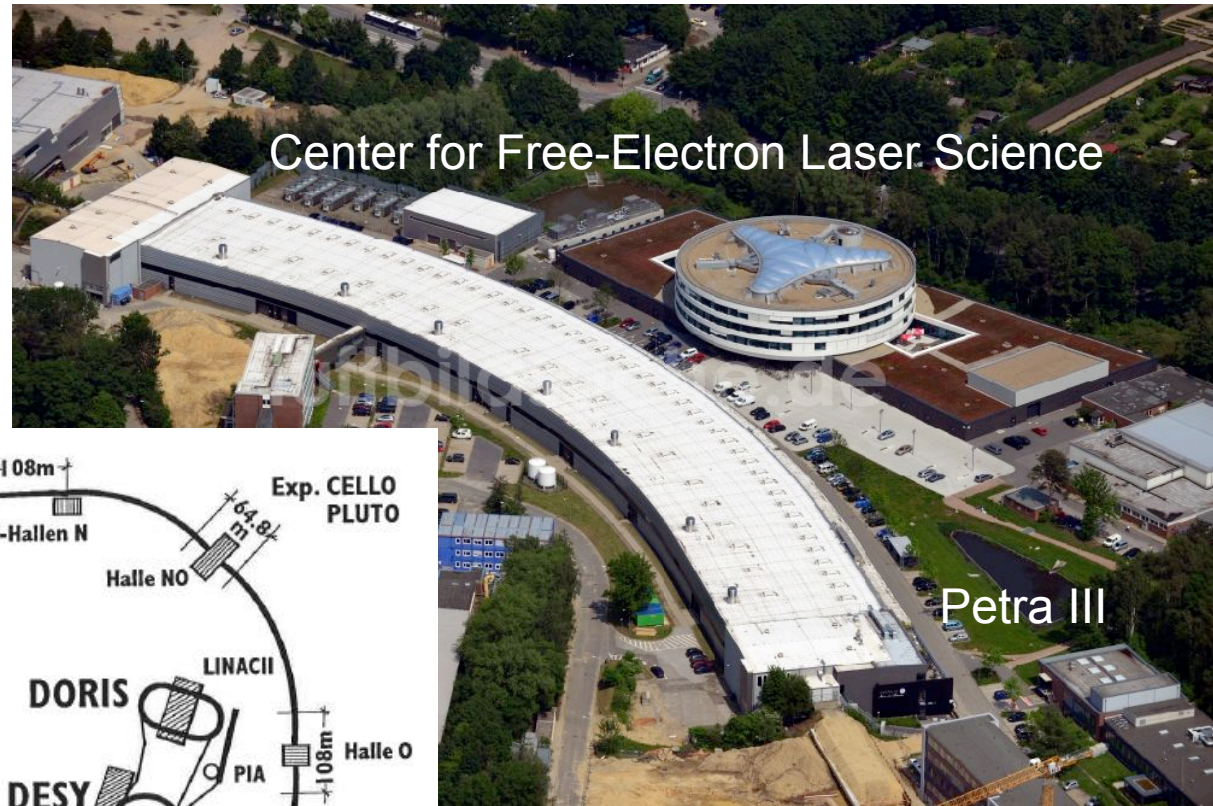

Welcome to Hamburg+DESY

CMS JetMET

- Peter Schleper JME 2009
- Hartmut Stadie JERC 2013
- Gregor Kasieczka JMAR 2016
- Henning Kirschenmann JERC 2016
- Anastasia Karavdina JERC 2017
- Andreas Hinzmann JME 2018