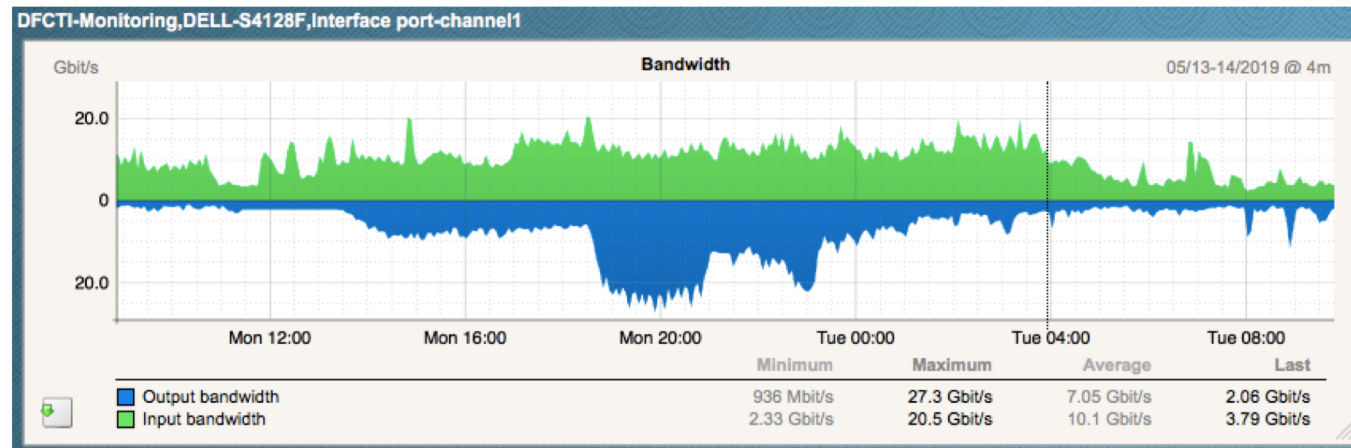

IFIN-HH Network

30Gbps uplink

IFIN-HH WLCG
Uplink traffic
yesterday