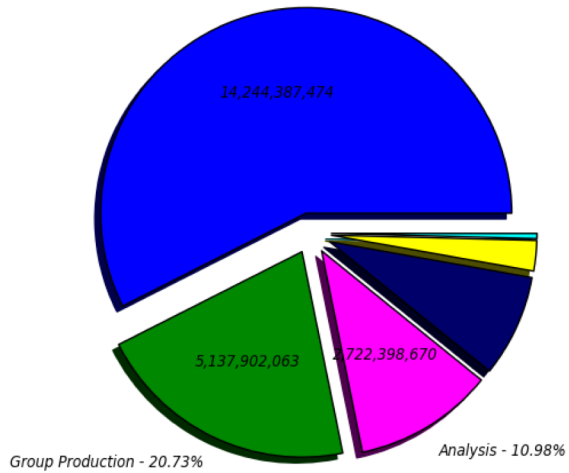

RO-07 Atlas

CPU consumption Good Jobs in seconds (Sum: 24,789,204,865)
MC Simulation - 57.46%

- MC Simulation - 57.46% (14,244,387,474)
- Analysis - 10.98% (2,722,398,671)
- Data Processing - 2.40% (593,821,855)
- Group Production - 20.73% (5,137,902,063)
- MC Reconstruction - 8.03% (1,991,667,283)
- Others - 0.40% (99,027,519)