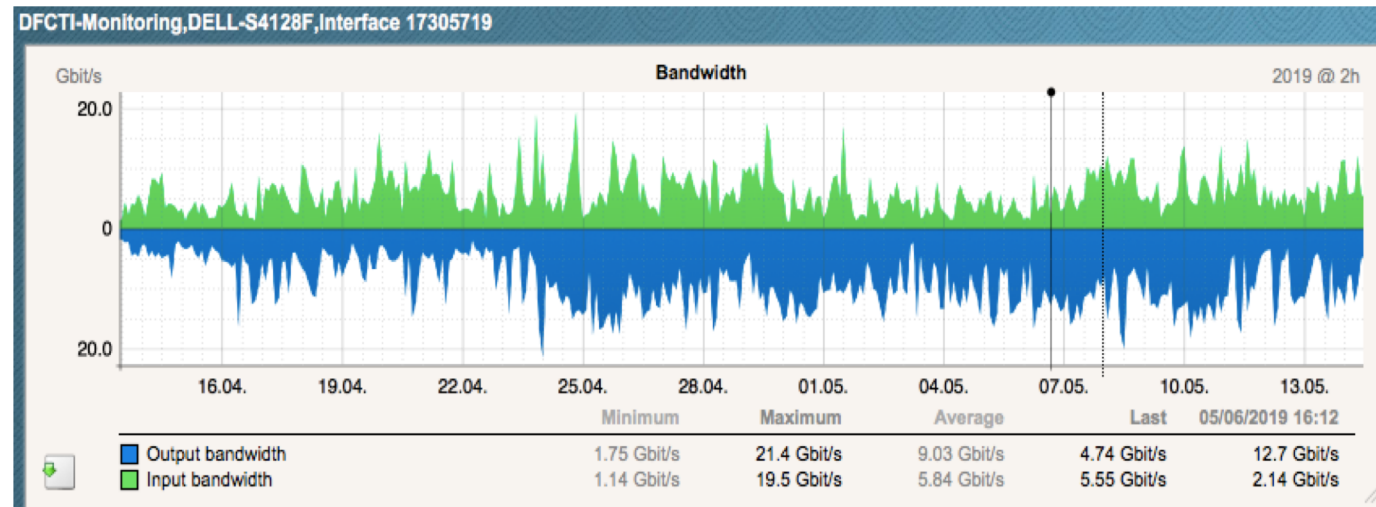

# IFIN-HH Network

100Gbps uplink PoP – NOC-  
Bucuresti  
30Gbps link IFIN-HH(WLCG) -  
PoP  
1Gbps back-up uplink  
Network bandwidth(100/1Gbps)  
shared between grid sites and  
users network  
Integrated in LHCONE network

# IFIN-HH Network

30Gbps uplink

IFIN-HH WLCG  
Uplink traffic  
yesterday

IFIN-HH WLCG  
Uplink traffic  
last month

# RO-07 External Network

40Gbps uplink

RO-07 traffic yesterday

RO-07 traffic last month