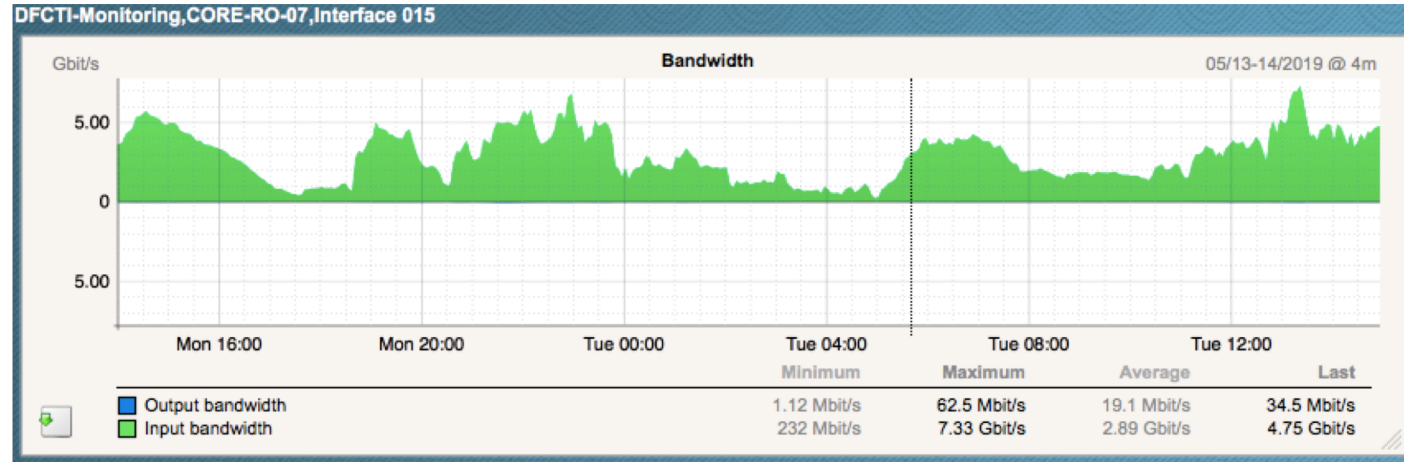

RO-07 Alice

External traffic yesterday