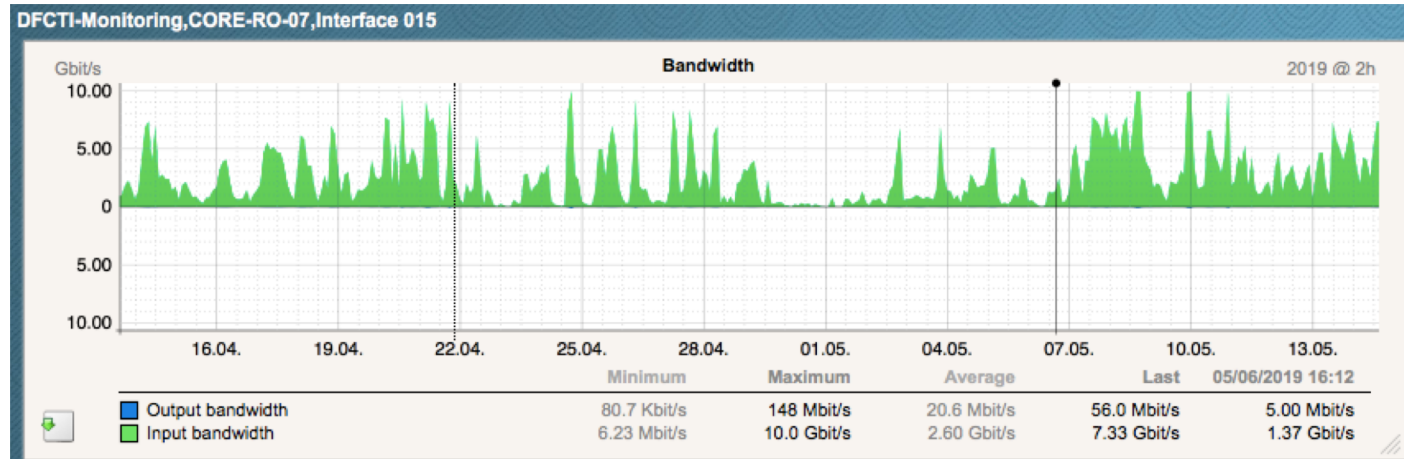

External traffic last month