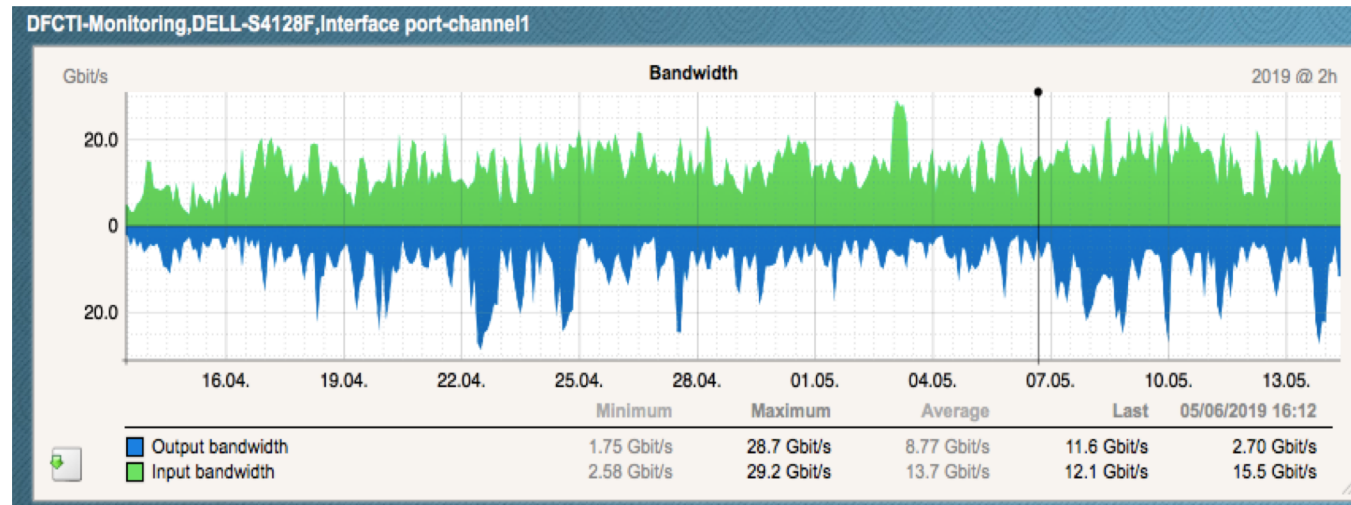

# IFIN-HH Network

100Gbps uplink PoP – NOC-  
Bucuresti  
30Gbps link IFIN-HH(WLCG) -  
PoP  
1Gbps back-up uplink  
Network bandwidth(100/1Gbps)  
shared between grid sites and  
users network  
Integrated in LHCONE network

# IFIN-HH Network

30Gbps uplink

IFIN-HH WLCG  
Uplink traffic  
yesterday

IFIN-HH WLCG  
Uplink traffic  
last month