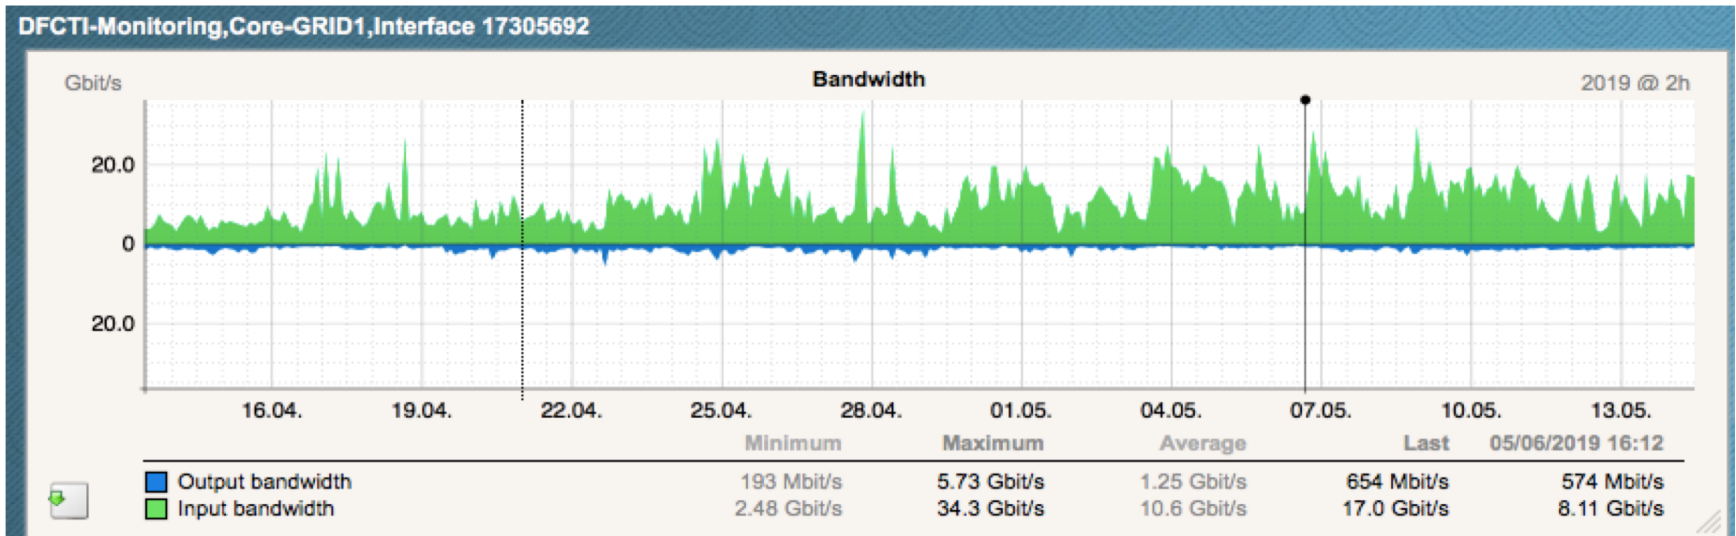

# IFIN-HH Network

100Gbps uplink PoP – NOC-  
Bucuresti  
30Gbps link IFIN-HH(WLCG) -  
PoP  
1Gbps back-up uplink  
Network bandwidth(100/1Gbps)  
shared between grid sites and  
users network  
Integrated in LHCONE network

# RO-07 External Network

40Gbps uplink

RO-07 traffic yesterday

RO-07 traffic last month

# RO-07 Internal Network

- 100Gbps link between the “storage room” and “computing room”
- All the storage machines have 10Gbps connectivity
- Traffic peaks over 40Gbps