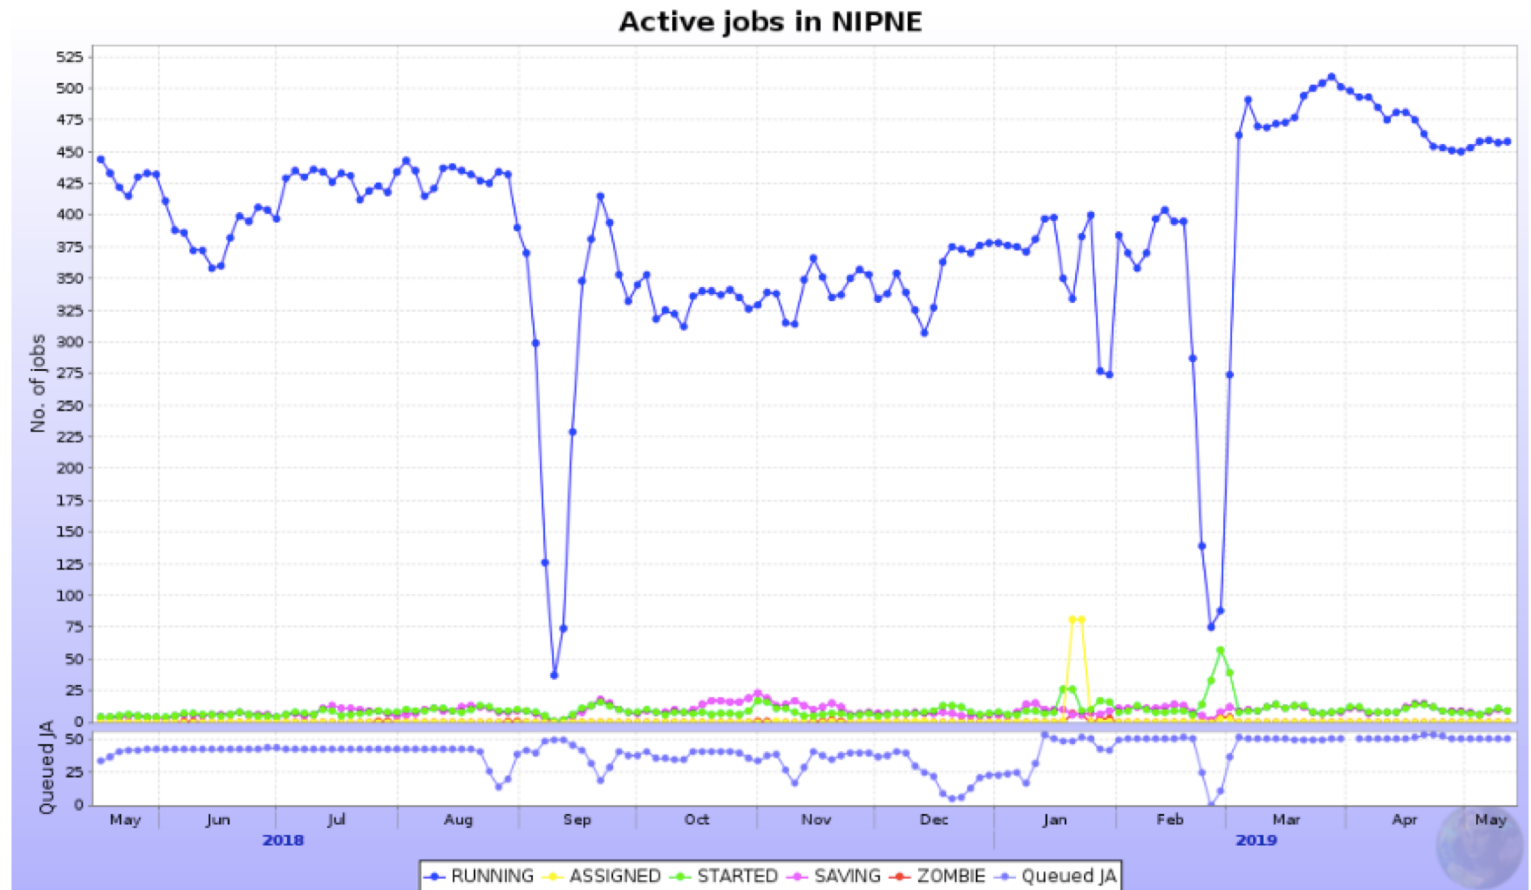

RO-07 Alice

VOBOX + CREAM-CE on SL6 ~500 slots
New VOBOX on CentOS7 installed
EOS + 1 FST ~400TB