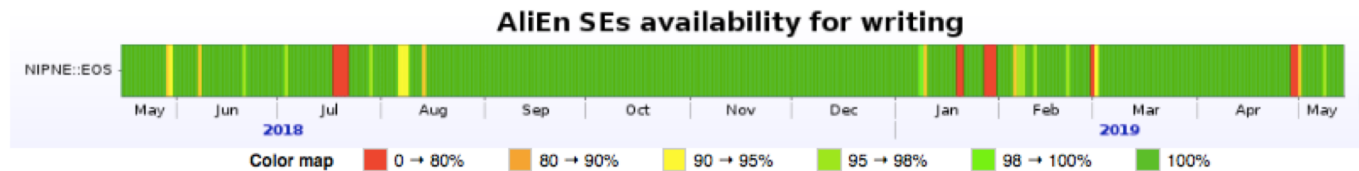

IFIN / GRID / Net							
state	Host	Icons	OK	Wa	Un	Cr	Pd
UP	Access01	📶	27	2	0	0	0
UP	Access04	📶	25	0	0	0	0
UP	Access05	📶	31	0	0	1	0
UP	Access06	📶	24	0	0	0	0
UP	Access07	📶	30	0	0	0	0
UP	Access08	📶	26	2	0	0	0
UP	Access09	📶	26	0	0	1	0
UP	Access10	📶	31	0	0	1	0
UP	Access11	📶	22	0	0	0	0
UP	Access12	📶	17	0	0	0	0
UP	CORE-RO-07	📶	24	0	0	1	0
UP	CORE-RO-07-1GB	📶	25	1	0	0	0
UP	Core-GRID1	📶	28	0	0	0	0
UP	Core-GRID	📶	30	0	0	0	0

# RO-07 Alice

Storage usage

Storage avail.

Size					Used					Number of files				
Series	Last value	Min	Avg	Max	Series	Last value	Min	Avg	Max	Series	Last value	Min	Avg	Max
1. NIPNE - EOS	399.6 TB	399.6 TB	399.6 TB	399.6 TB	1. NIPNE - EOS	325.8 TB	295 TB	344.2 TB	407.5 TB	1. NIPNE - EOS	5819858	5093199	7970942	12473182
<b>Total</b>	<b>399.6 TB</b>		<b>399.6 TB</b>		<b>Total</b>	<b>325.8 TB</b>		<b>344.2 TB</b>		<b>Total</b>	<b>5819858</b>		<b>7970942</b>	