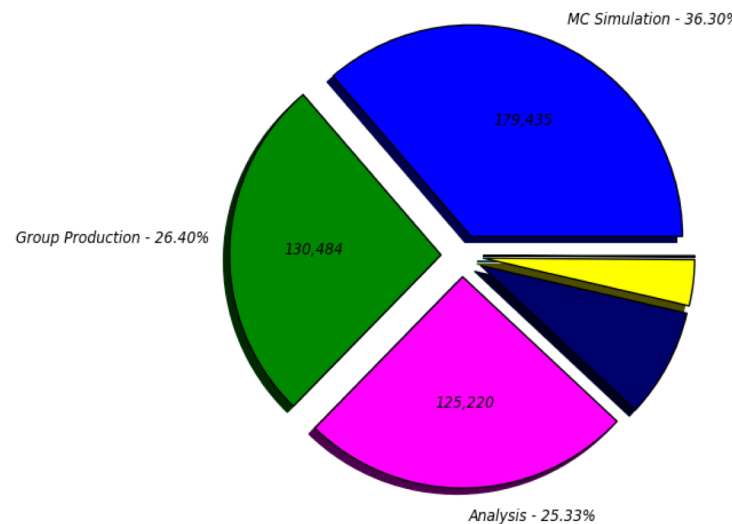

NBytes Produced in GBs (Pie Graph) (Sum: 494,335)
MC Simulation - 36.30%

MC Simulation - 36.30% (179,436)   Group Production - 26.40% (130,484)   Analysis - 25.33% (125,221)
MC Reconstruction - 8.35% (41,269)   Data Processing - 3.51% (17,347)   Others - 0.12% (579,00)

Data produced in the last 12 months