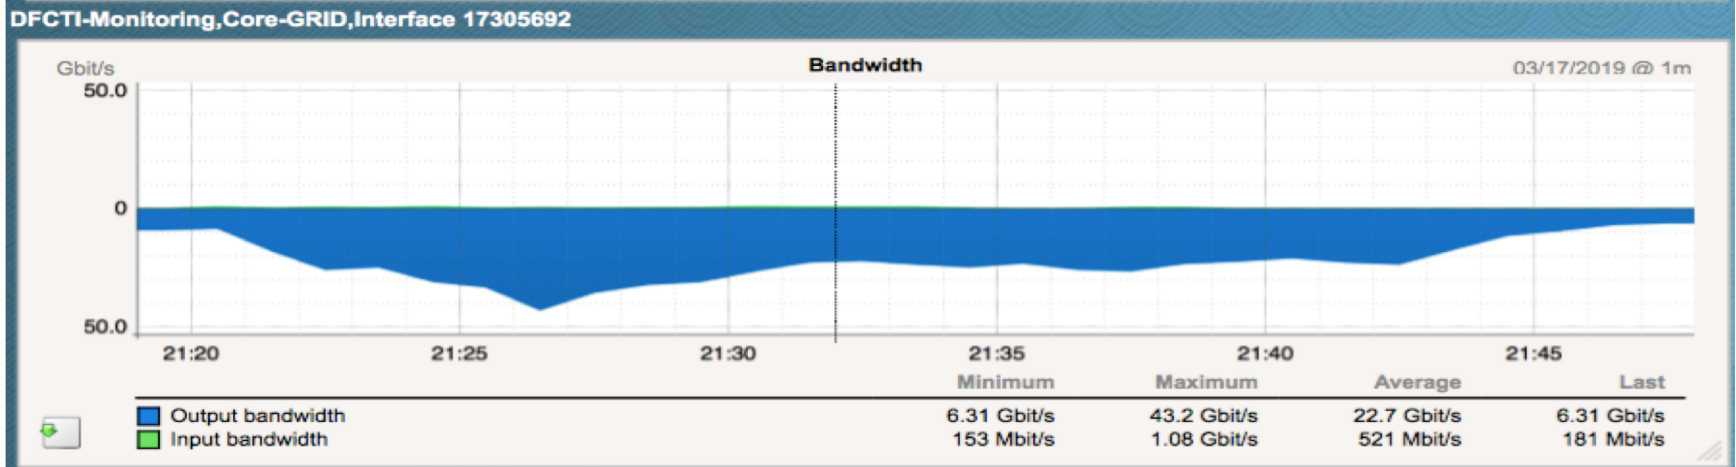

# RO-07 External Network

40Gbps uplink

RO-07 traffic yesterday

RO-07 traffic last month

# RO-07 Internal Network

- 100Gbps link between the “storage room” and “computing room”
- All the storage machines have 10Gbps connectivity
- Traffic peaks over 40Gbps