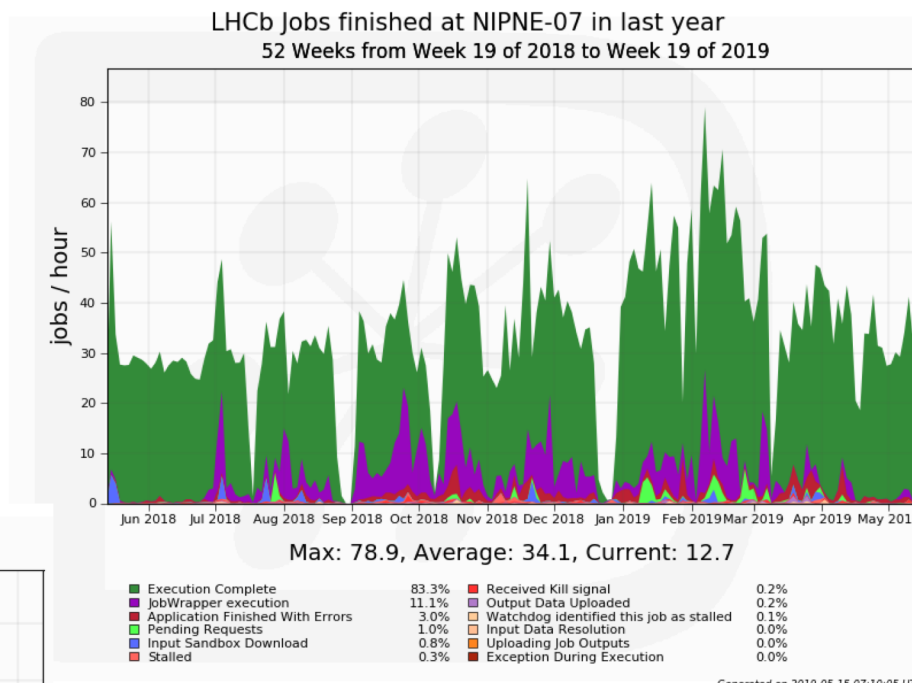

Data produced in the last 12 months

# RO-07 LHCb

- CREAM-CE PBS+MAUI around 500 cores
- T2D LHCb site
- DPM spacetoken 400TB (162TB)

## Running jobs over the last year