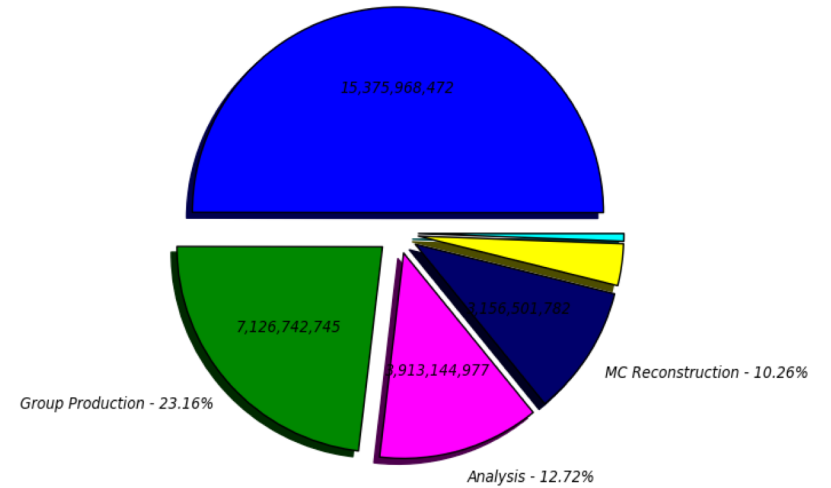

Wall Clock consumption Good Jobs in seconds (Sum: 30,767,457,106)
MC Simulation - 49.97%

- MC Simulation - 49.97% (15,375,968,472)
- Analysis - 12.72% (3,913,144,977)
- Data Processing - 3.29% (1,011,885,008)
- Group Production - 23.16% (7,126,742,745)
- MC Reconstruction - 10.26% (3,156,501,782)
- Others - 0.60% (183,214,122)

CPU consumption last 12 months

Wall Clock consumption last 12 months