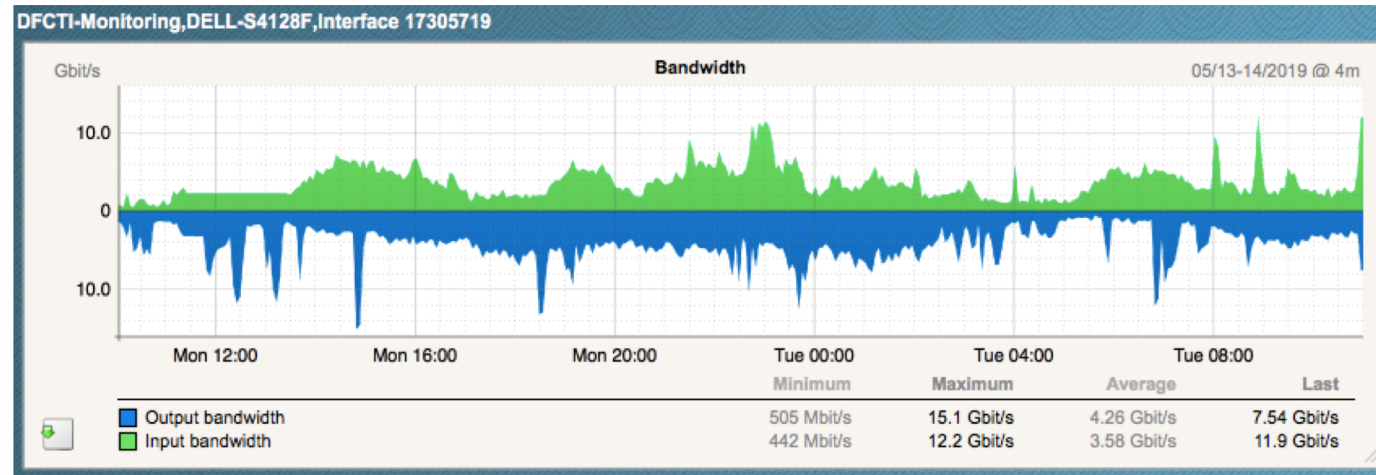

# IFIN-HH Network

100Gbps uplink PoP – NOC-  
Bucuresti  
30Gbps link IFIN-HH(WLCG) -  
PoP  
1Gbps back-up uplink  
Network bandwidth(100/1Gbps)  
shared between grid sites and  
users network  
Integrated in LHCONE network

# IFIN-HH Network

30Gbps uplink

IFIN-HH WLCG  
Uplink traffic  
yesterday

IFIN-HH WLCG  
Uplink traffic  
last month

# RO-07 External Network

40Gbps uplink

RO-07 traffic yesterday

RO-07 traffic last month