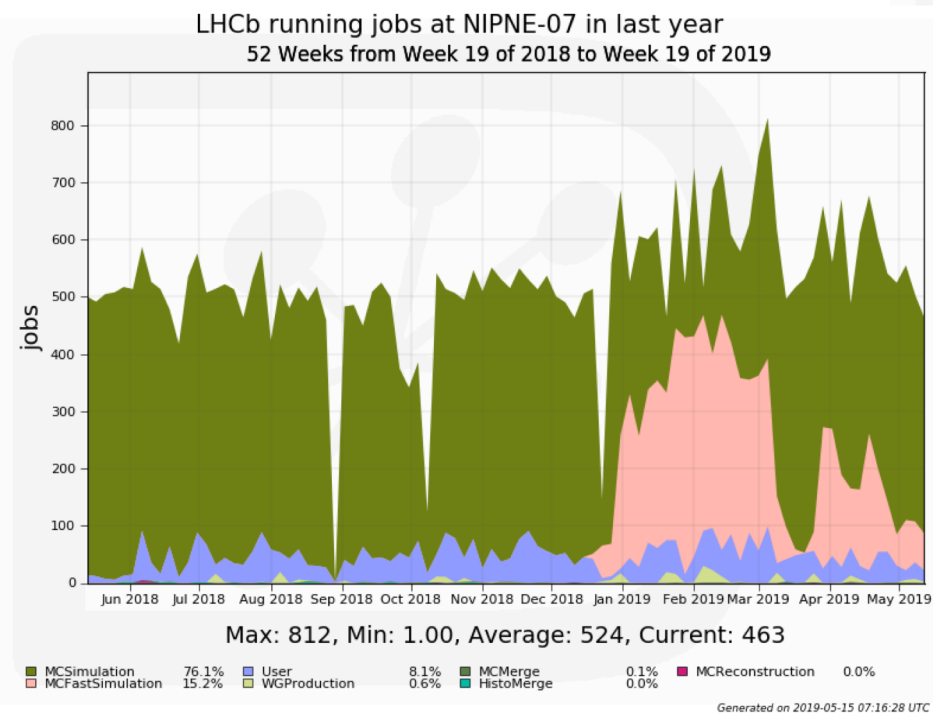

# RO-07 LHCb

- CREAM-CE PBS+MAUI around 500 cores
- T2D LHCb site
- DPM spacetoken 400TB (162TB)

## Running jobs over the last year