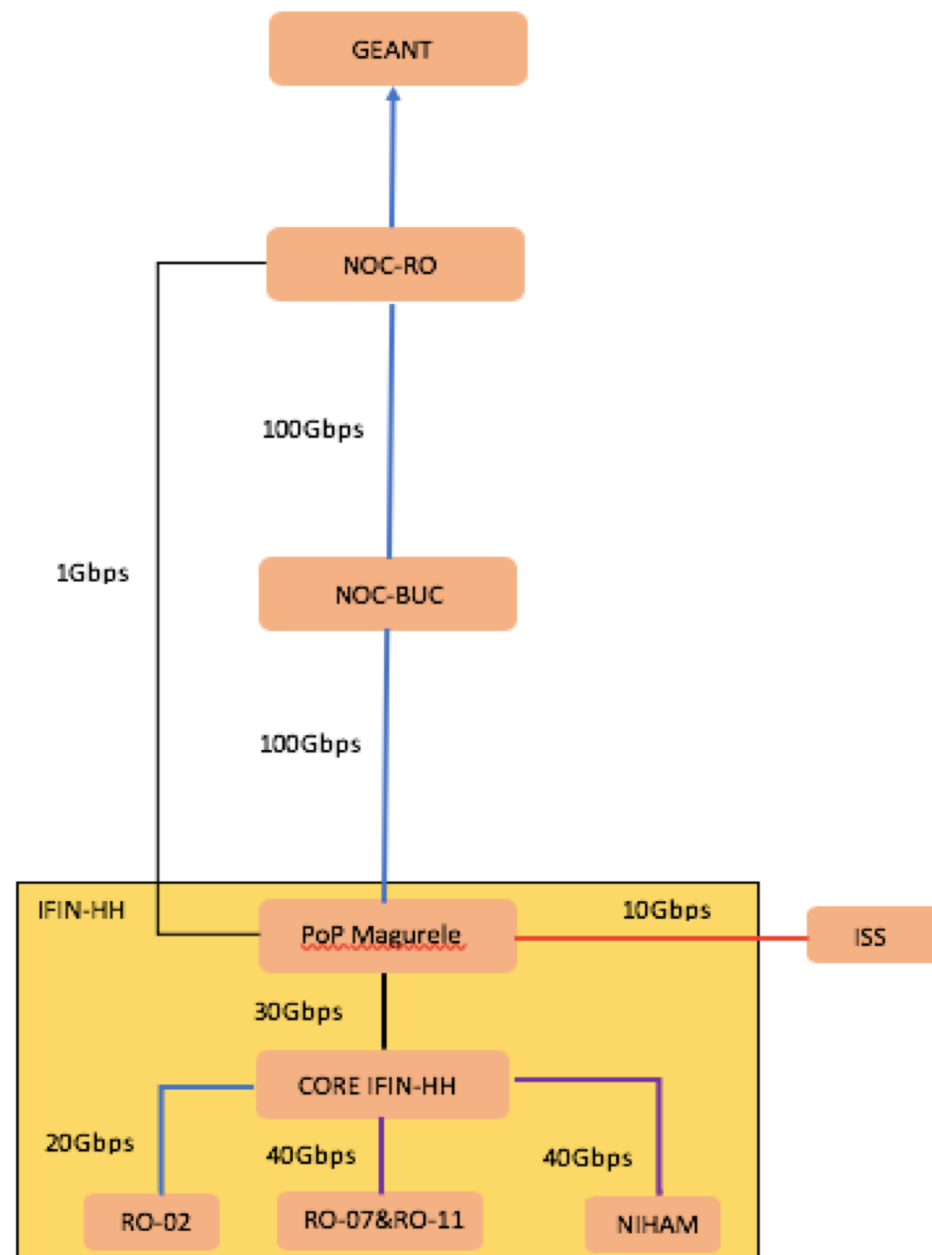

# RO-07 overview

4x80KVA UPS Emerson  
8 DPM-Disk servers  
1 EOS (FTS) server  
2,6PB total capacity  
2,2PB used capacity

DC2->

# IFIN-HH Network

100Gbps uplink PoP – NOC-  
Bucuresti  
30Gbps link IFIN-HH(WLCG) -  
PoP  
1Gbps back-up uplink  
Network bandwidth(100/1Gbps)  
shared between grid sites and  
users network  
Integrated in LHCONE network

# RO-07 Internal Network

- 100Gbps link between the “storage room” and “computing room”
- All the storage machines have 10Gbps connectivity
- Traffic peaks over 40Gbps