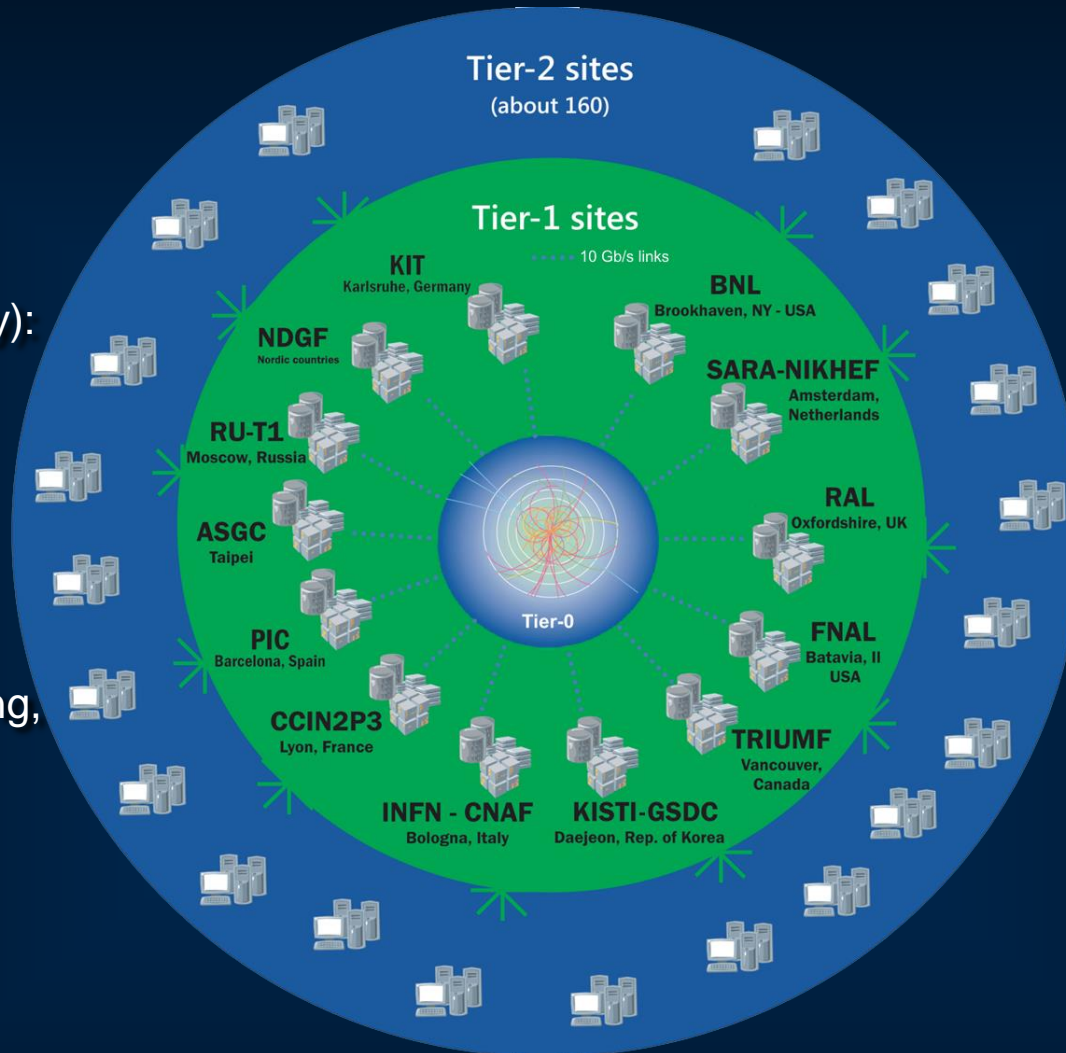

PET Scanner

Brain Metabolism in Alzheimer's Disease: PET Scan

Normal Brain Alzheimer's Disease

Detecting particles

The Worldwide LHC Computing Grid

Tier-0
(CERN and Hungary):
data recording,
reconstruction and
distribution

Tier-1: permanent
storage, reprocessing,
analysis

Tier-2: simulation,
end-user analysis

>170 sites in,
42 countries

750k CPU cores

800 PB of storage

> 2 million jobs/day

35 GB/s global
transfers

WLCG:

An International collaboration to distribute and analyse LHC data

Integrates computer centres worldwide that provide computing and storage resource into a single infrastructure accessible by all LHC physicists