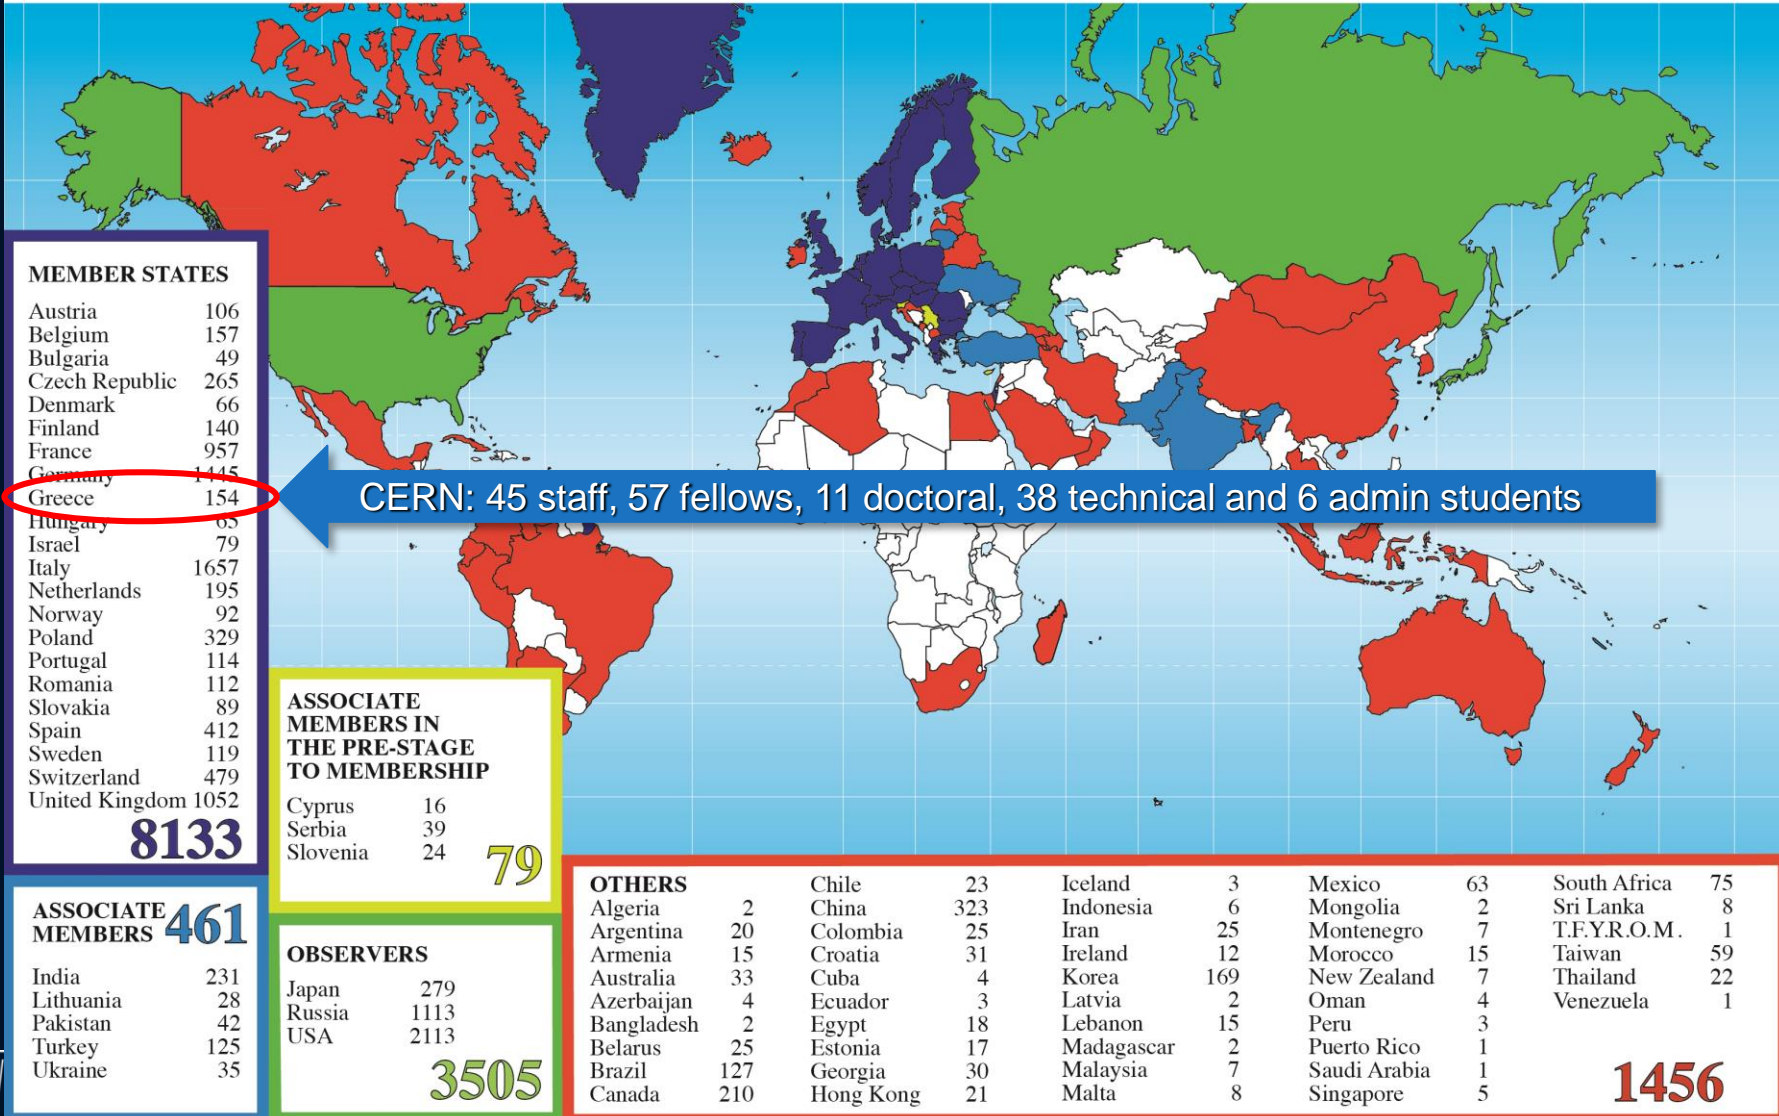

❑ Unite people from different countries and cultures

CERN: founded in 1954: 12 European States

“Science for Peace”

Today: 22 Member States

~ 2500 staff

~ 1800 other paid personnel

~ 13000 scientific users

Budget (2018) ~ 1150 MCHF

Member States: Austria, Belgium, Bulgaria, Czech Republic, Denmark, Finland, France, Germany, Greece, Hungary, Israel, Italy, Netherlands, Norway, Poland, Portugal, Romania, Slovak Republic, Spain, Sweden, Switzerland and United Kingdom

Associate Members in the Pre-Stage to Membership: Cyprus, Serbia, Slovenia

Associate Member States: India, Lithuania, Pakistan, Turkey, Ukraine

Applications for Membership or Associate Membership:

Brazil, Croatia, Estonia

Observers to Council: Japan, Russia, United States of America;
European Union, JINR and UNESCO

Science is getting more and more global

Distribution of All CERN Users by Location of Institute on 21 September 2018