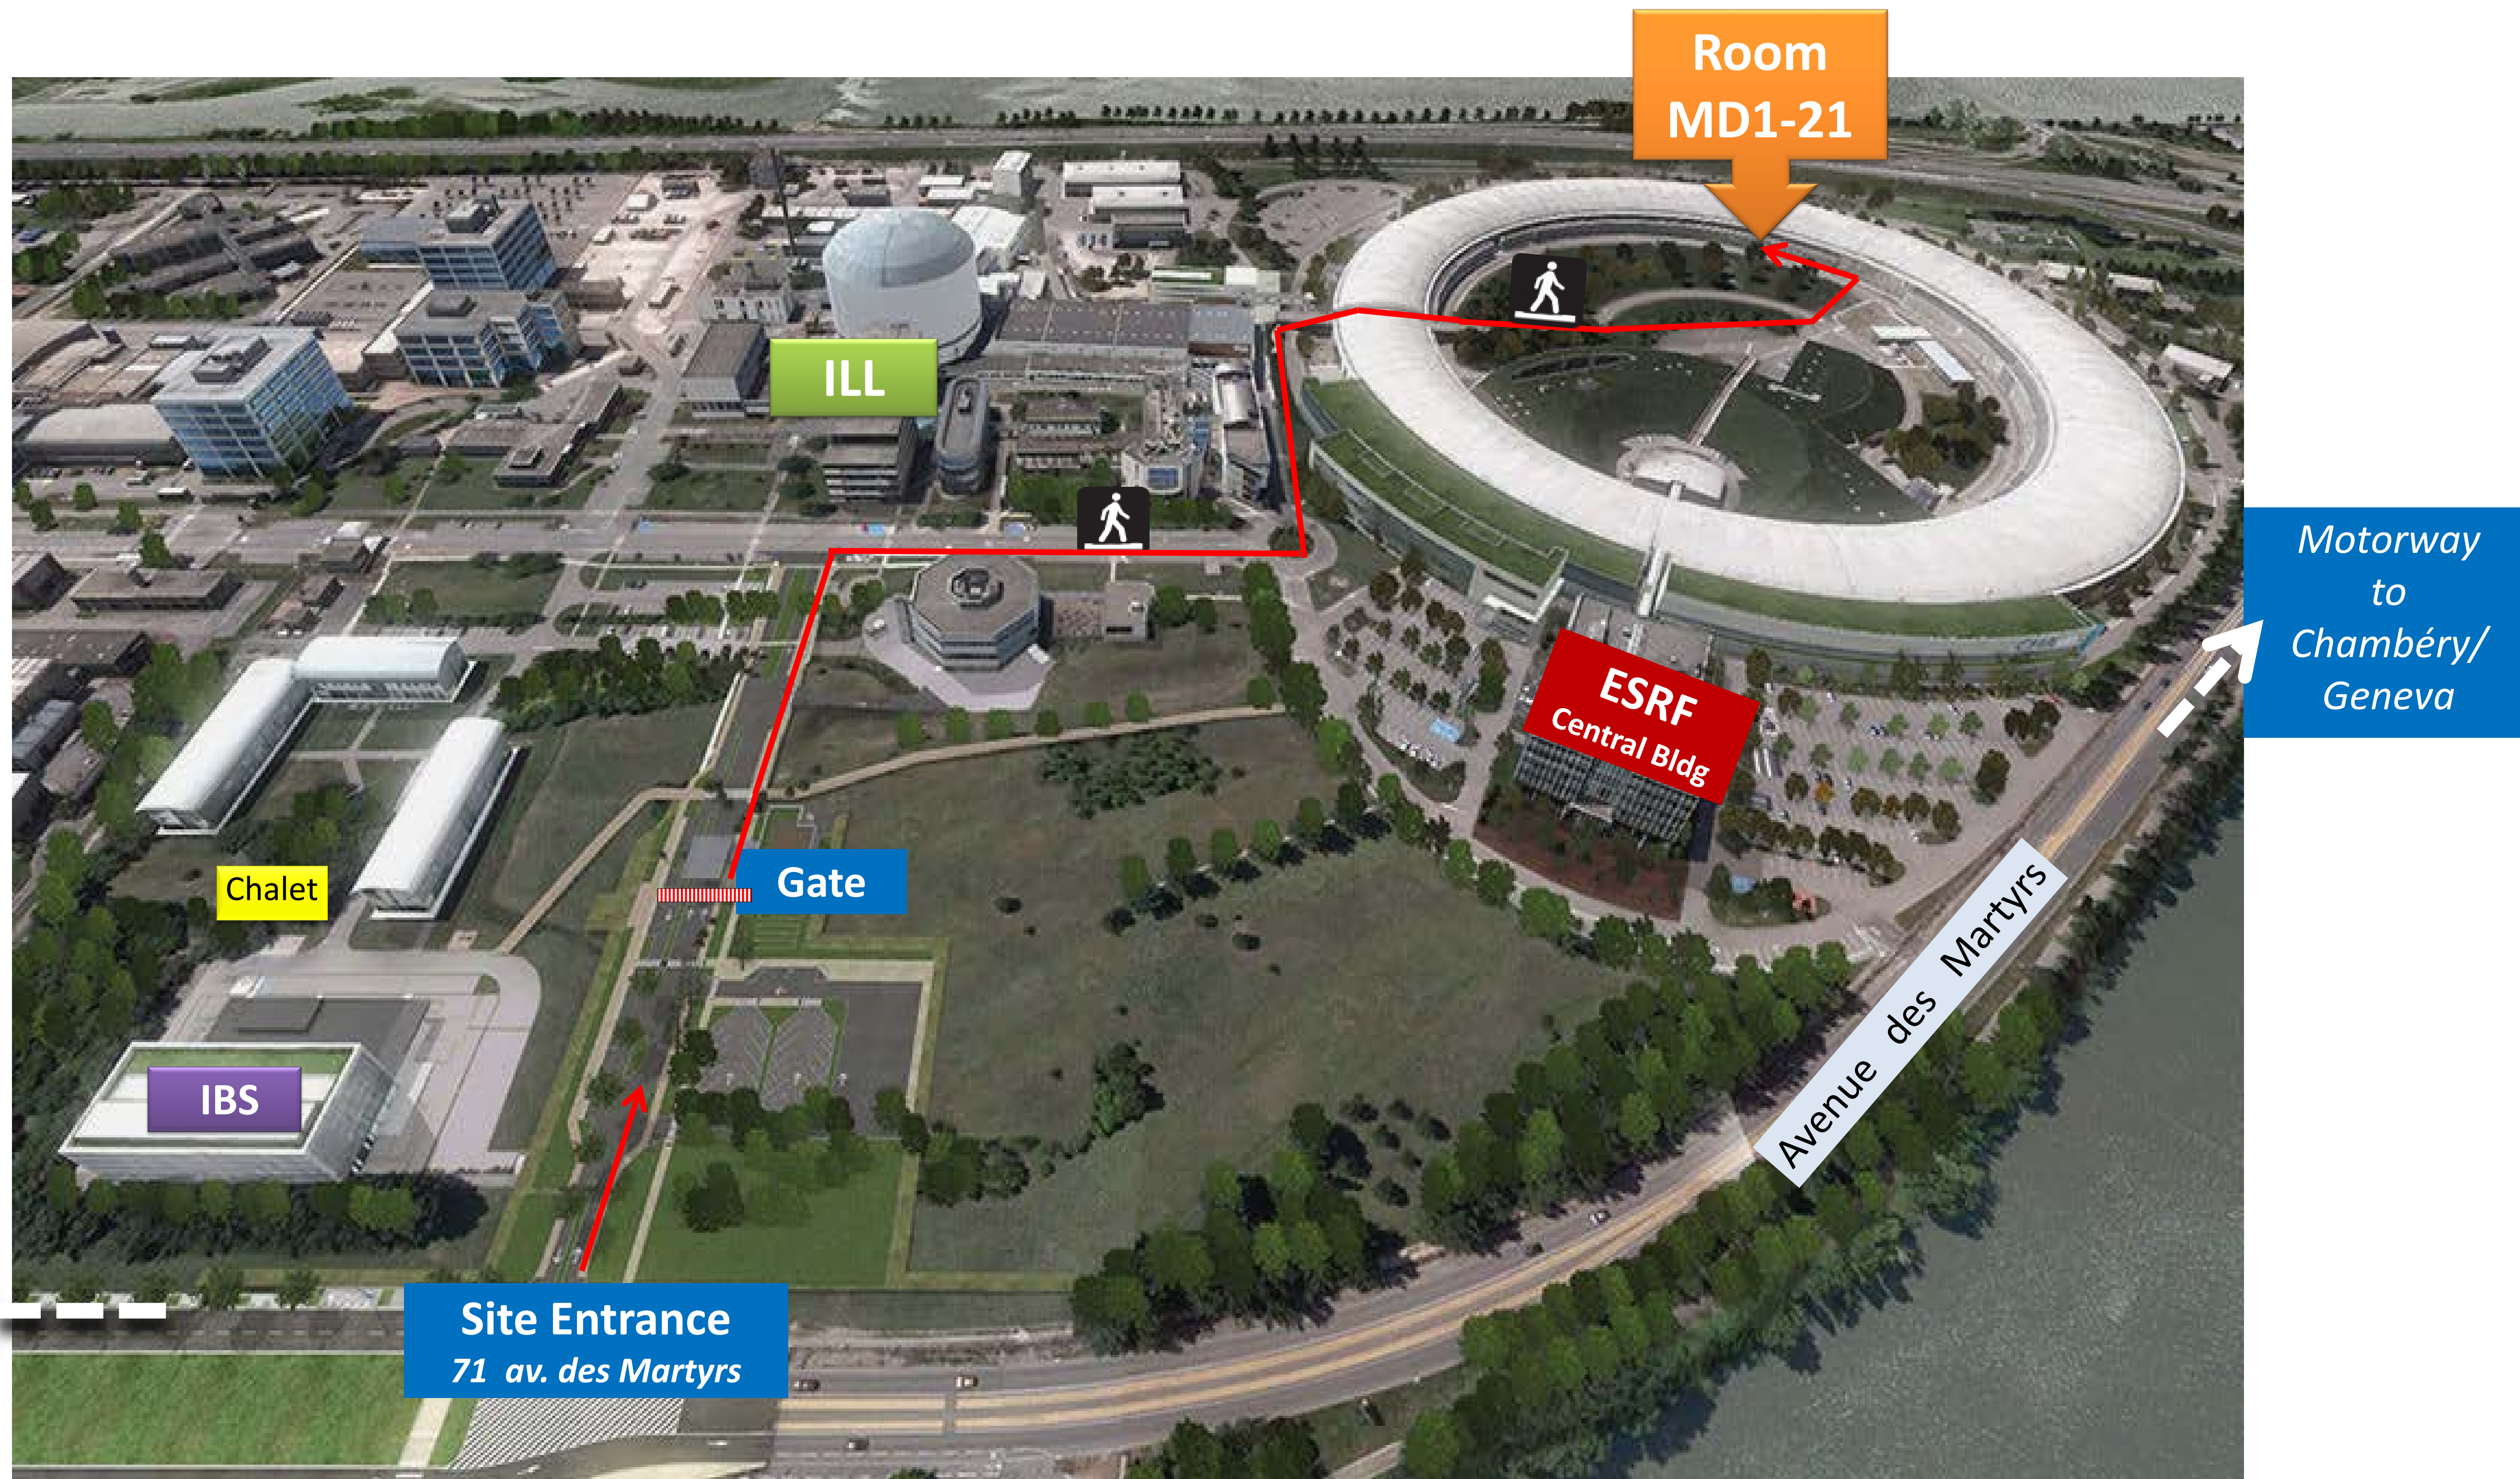

**ESRF**

The European Synchrotron  
71 avenue des Martyrs  
38000 Grenoble  
France

# Access to Room MD-1- 21

- Grenoble town center
- Train station
- Highway to Lyon
- Shuttle from/to Lyon Airport
- Shuttle from/to Geneva Airport
- Tramway

6th DEELS Workshop  
3-5 June 2019