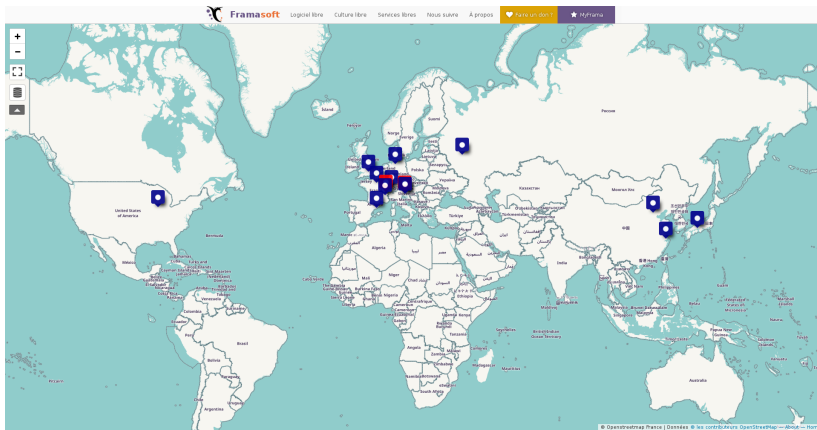

Welcome to DEELS 2019!

ESRF (Grenoble, France)

Diagnostics Experts of ~~European~~ Light Sources

3-5 June 2019

F. Ewald, E. Plouviez, B. Roche, K. Scheidt and L. Torino

Who are you?

Where are we?

Programme

Building access

Workshop dinner

Acknowledgements

Who are you?

An international edition:

12 institutes, 2 companies

Where are we?

Grenoble:

- We will leave from ESRF at 5 pm
- It will be less warm up there, taking extra clothes can be useful!
- Back in Grenoble at 10:15 pm
- Two possible drops in Grenoble (+ ESRF) (see map in your document folder).