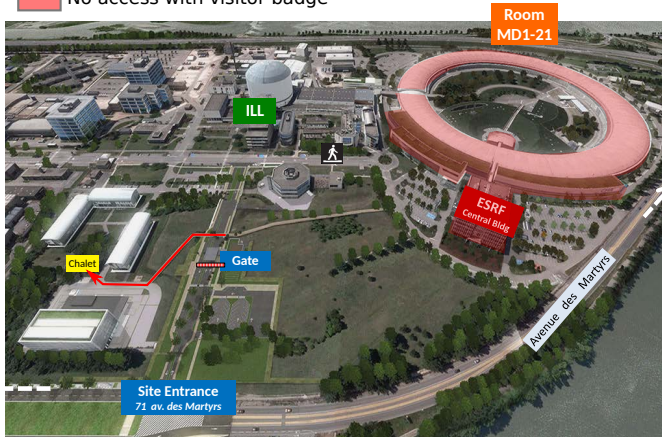

- **12:00 pm - 1:45 pm:** Lunch
- **1:45 pm - 5:00 pm:** Talks
- **5:00 pm - 7:00 pm:** Visit of the ESRF
The tunnel can only be accessed after 5 pm

- **8:30 am - 11:00 am:** Talks
- **11:00 am - 12:00 pm:** Discussion
- **12:00 pm - 1:30 pm:** Lunch
Lunch is at "le Chalet" (see the map in your document folder)
- **1:45 pm - 5:00 pm:** Talks
- **5:00 pm - 9:30 pm:** Workshop dinner
We leave from ESRF just after the last talk.

- **08:30 am - 11:40 pm:** Talks
- **11:40 am - 12:00 pm:** Conclusion
- **12:00 pm - 1:30 pm:** Lunch
Lunch is above the Control Room

Who are you?

Where are we?

Programme

Building access

Workshop dinner

Acknowledgements

- Access to ESRF building is restricted to ESRF staff.
Make sure you come with us for coffee breaks and lunches
- Coffee breaks will be served above the Control Room (same place as lunch today).
- The conference room will be locked during lunches and coffee breaks: you can leave your belongings here.

Building access

 No access with visitor badge

- Grenoble town center
- Train station
- Highway to Lyon
- Shuttle from/to Lyon Airport
- Shuttle from/to Geneva Airport
- Tramway

Workshop dinner

Workshop dinner