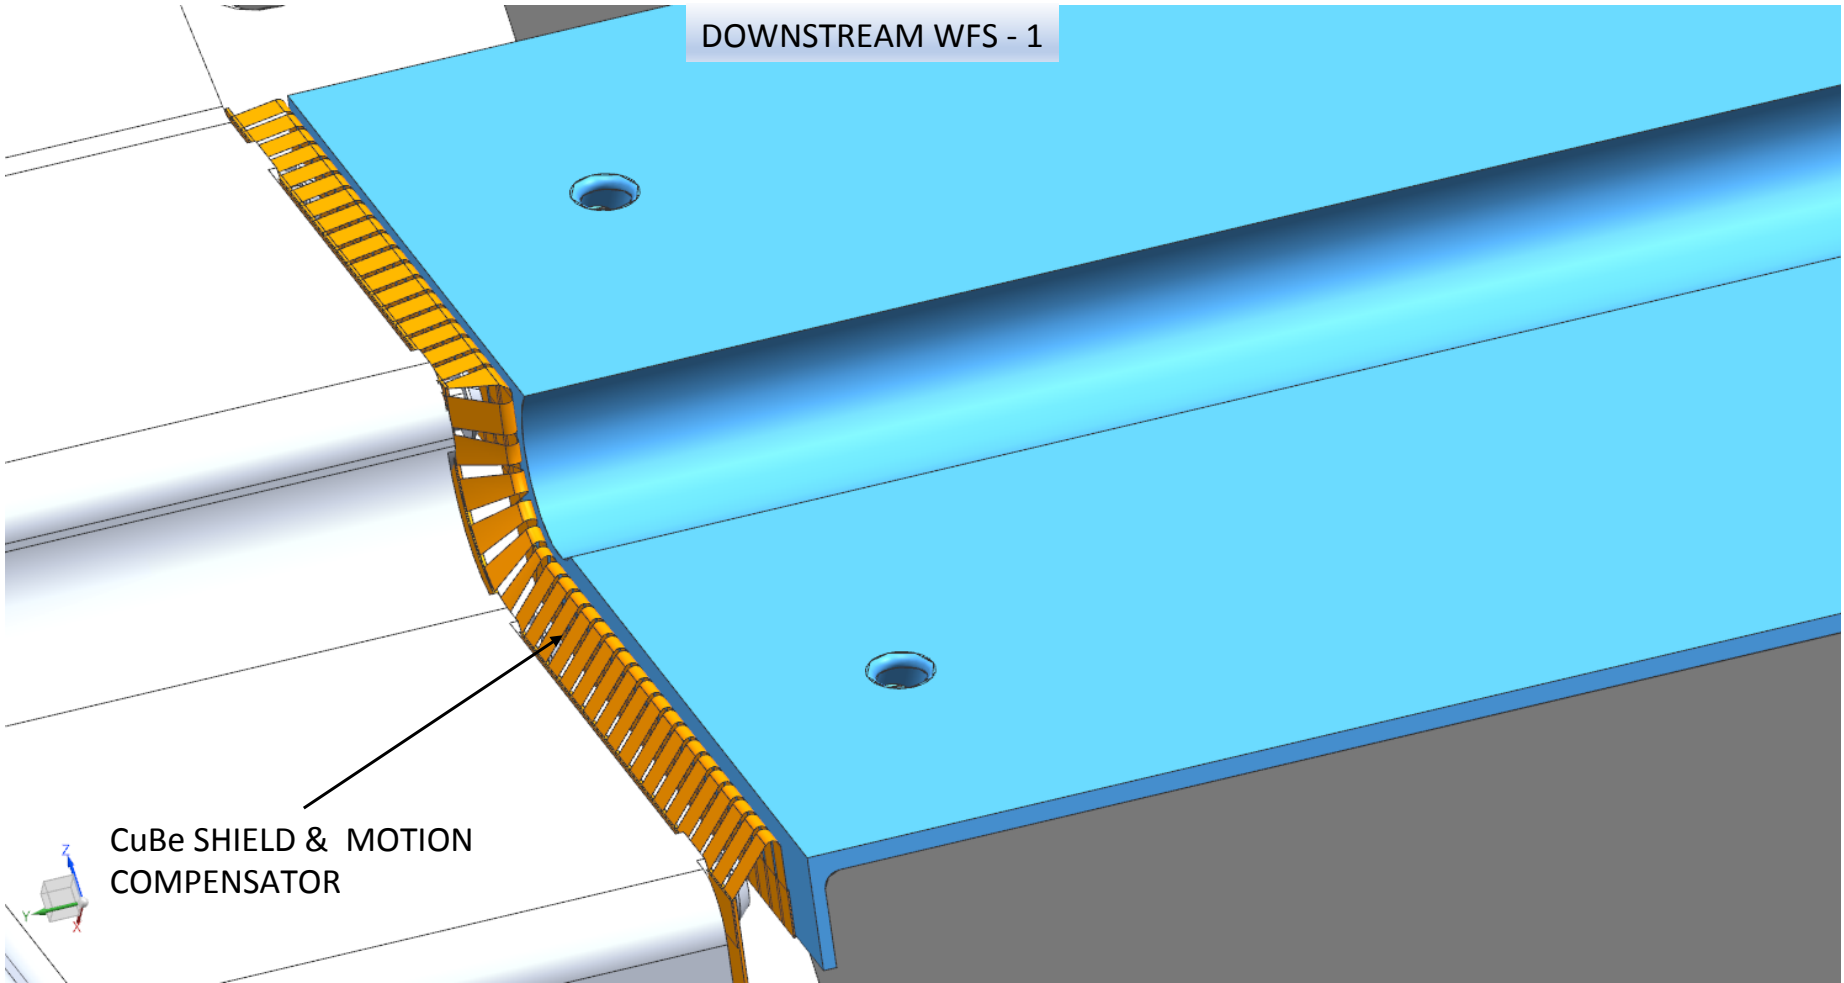

DOWNSTREAM WFS - 1

CuBe SHIELD & MOTION COMPENSATOR