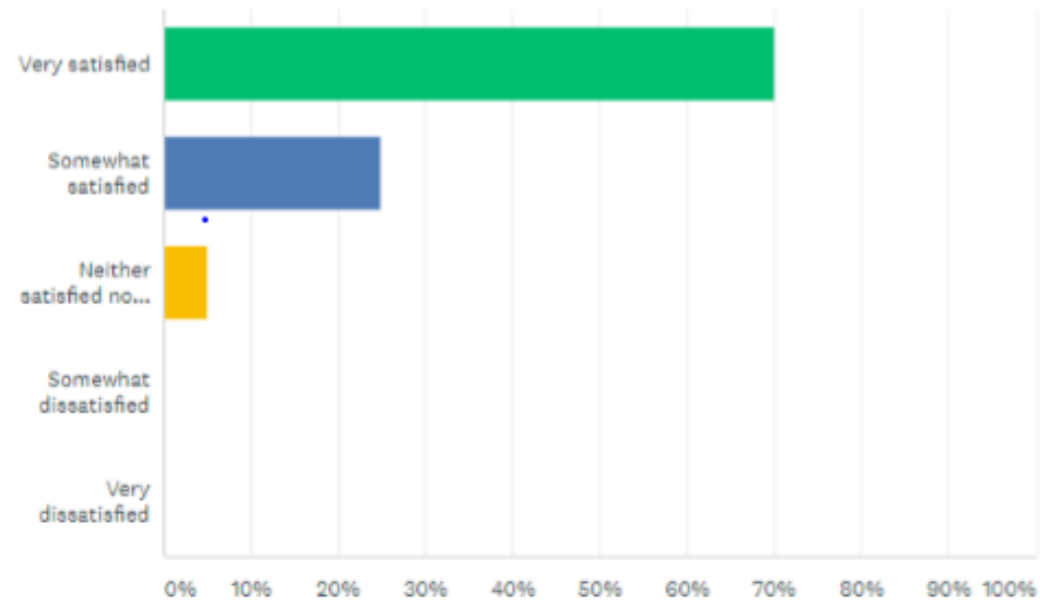

# 2018 survey results

## Overall how satisfied were you with the club's organisation during 2018

Answered: 40 Skipped: 0

ANSWER CHOICES	RESPONSES
▼ Very satisfied	70.00% 28
▼ Somewhat satisfied	25.00% 10
▼ Neither satisfied nor dissatisfied	5.00% 2
▼ Somewhat dissatisfied	0.00% 0
▼ Very dissatisfied	0.00% 0
Total Respondents: 40	