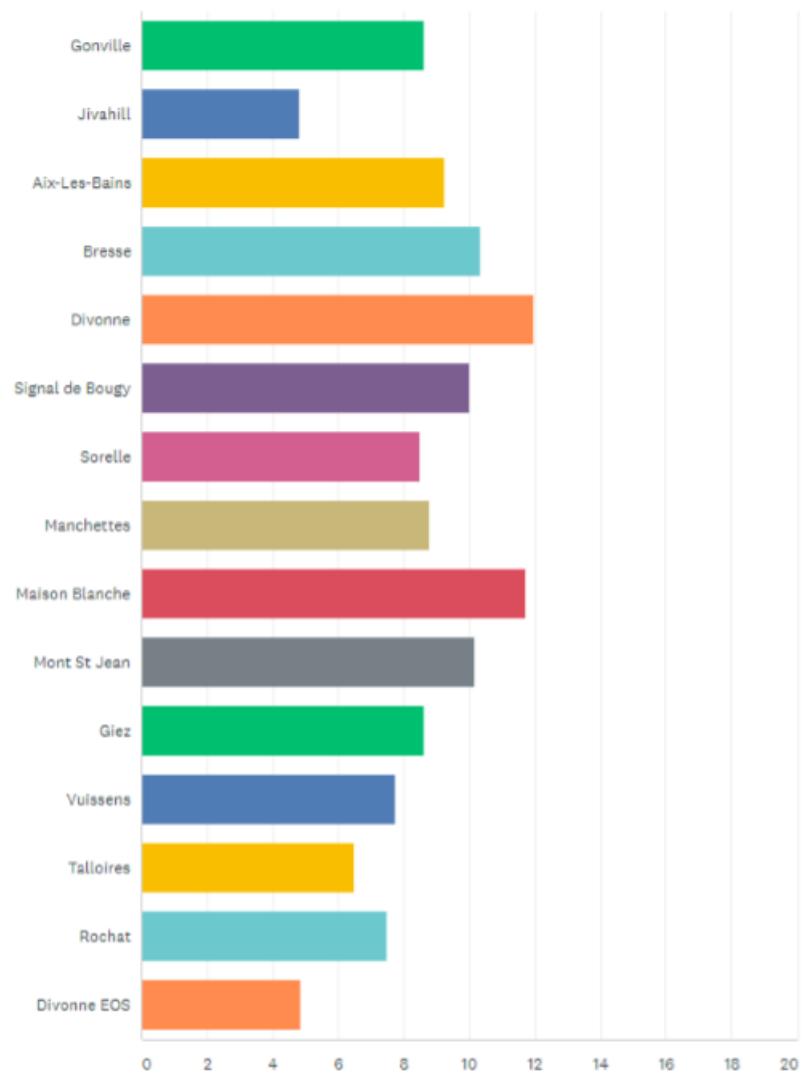

## Overall how satisfied were you with the club's organisation during 2018

Answered: 40 Skipped: 0

ANSWER CHOICES	RESPONSES
▼ Very satisfied	70.00% 28
▼ Somewhat satisfied	25.00% 10
▼ Neither satisfied nor dissatisfied	5.00% 2
▼ Somewhat dissatisfied	0.00% 0
▼ Very dissatisfied	0.00% 0
Total Respondents: 40	

Rank the courses played by the CGC in 2018 in order of preference. 1 = most preferred

Answered: 35 Skipped: 5