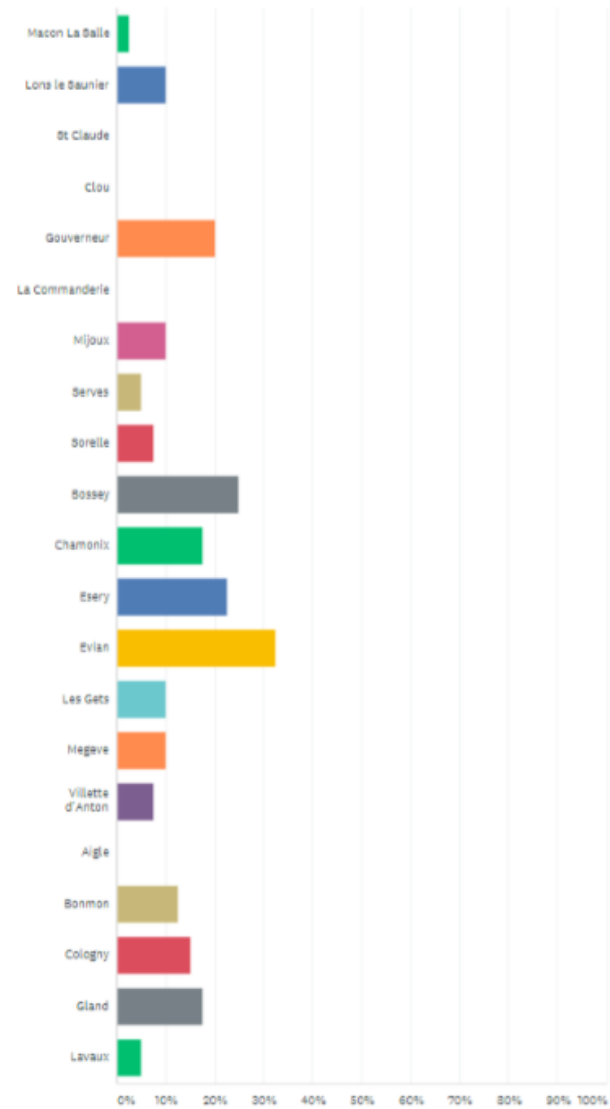

## Are you happy with the prizes given at CGC events?

Answered: 40 Skipped: 0

ANSWER CHOICES	RESPONSES
▼ Very satisfied	67.50% 27
▼ Somewhat satisfied	17.50% 7
▼ Neither satisfied nor dissatisfied	12.50% 5
▼ Somewhat dissatisfied	2.50% 1
▼ Very dissatisfied	0.00% 0
<b>Total Respondents: 40</b>	

## Which day do you prefer to play with the CGC ?

Answered: 40 Skipped: 0

ANSWER CHOICES	RESPONSES
▼ Friday only	17.50% 7
▼ Friday or Saturday	57.50% 23
▼ Saturday only	25.00% 10
<b>Total Respondents: 40</b>	

Was there a golf course missing from the 2018 calendar that you would like to be included in the 2019 calendar? You can choose 3.

Answered: 40 Skipped: 0