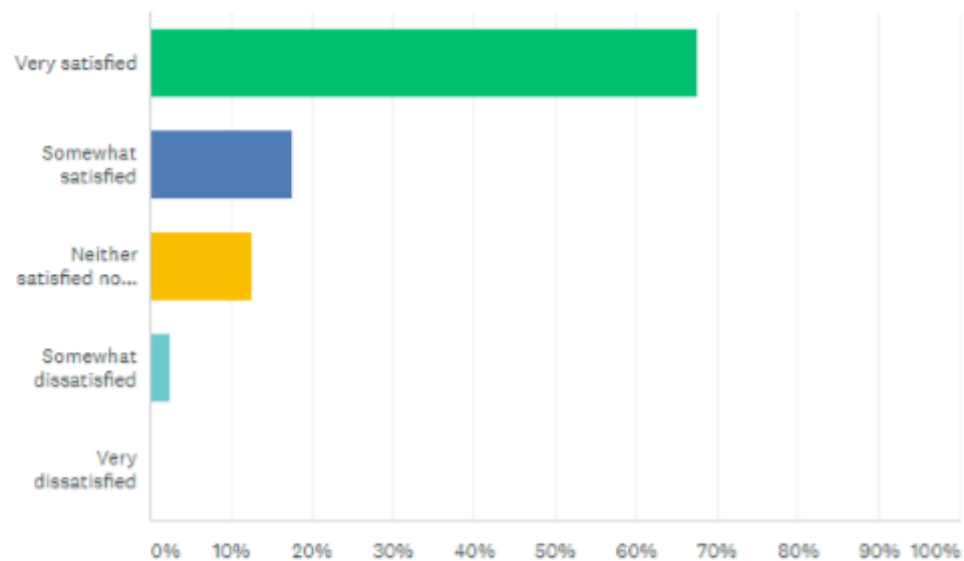

Are you happy with the prizes given at CGC events?

Answered: 40 Skipped: 0

ANSWER CHOICES	RESPONSES
▼ Very satisfied	67.50% 27
▼ Somewhat satisfied	17.50% 7
▼ Neither satisfied nor dissatisfied	12.50% 5
▼ Somewhat dissatisfied	2.50% 1
▼ Very dissatisfied	0.00% 0
Total Respondents: 40