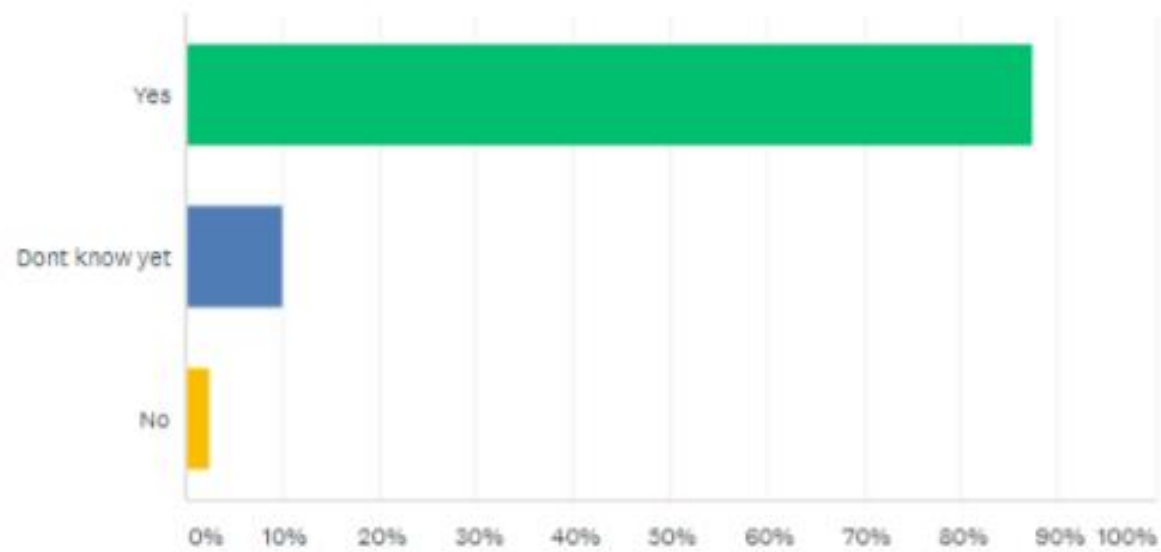

Will you join the CGC in 2019

Answered: 40 Skipped: 0

ANSWER CHOICES	RESPONSES
▼ Yes	87.50% 35
▼ Dont know yet	10.00% 4
▼ No	2.50% 1
Total Respondents: 40