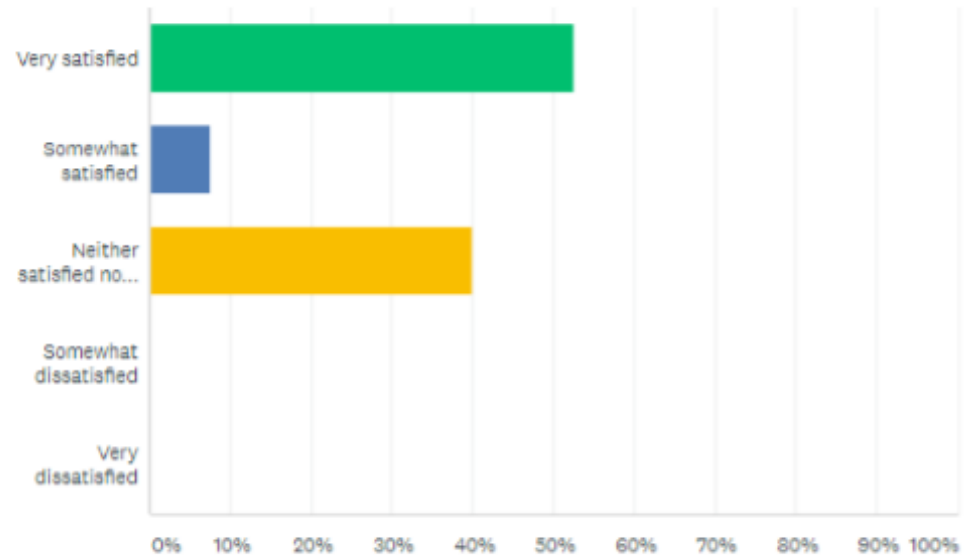

Did you like the EOS format this year ? (team competition followed by a cocktail)

Answered: 40 Skipped: 0

ANSWER CHOICES	RESPONSES
▼ Very satisfied	52.50% 21
▼ Somewhat satisfied	7.50% 3
▼ Neither satisfied nor dissatisfied	40.00% 16
▼ Somewhat dissatisfied	0.00% 0
▼ Very dissatisfied	0.00% 0
Total Respondents: 40