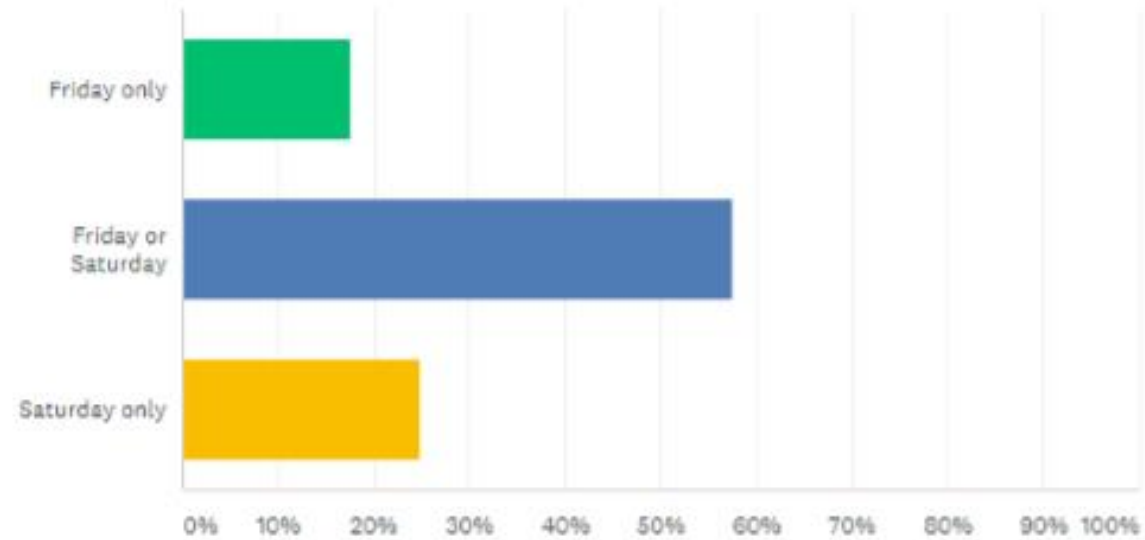

Rank the courses played by the CGC in 2018 in order of preference. 1 = most preferred

Answered: 35 Skipped: 5

## Are you happy with the prizes given at CGC events?

Answered: 40 Skipped: 0

ANSWER CHOICES	RESPONSES
▼ Very satisfied	67.50% 27
▼ Somewhat satisfied	17.50% 7
▼ Neither satisfied nor dissatisfied	12.50% 5
▼ Somewhat dissatisfied	2.50% 1
▼ Very dissatisfied	0.00% 0
<b>Total Respondents: 40</b>	

## Which day do you prefer to play with the CGC ?

Answered: 40 Skipped: 0

ANSWER CHOICES	RESPONSES
▼ Friday only	17.50% 7
▼ Friday or Saturday	57.50% 23
▼ Saturday only	25.00% 10
<b>Total Respondents: 40</b>	

Was there a golf course missing from the 2018 calendar that you would like to be included in the 2019 calendar? You can choose 3.

Answered: 40 Skipped: 0