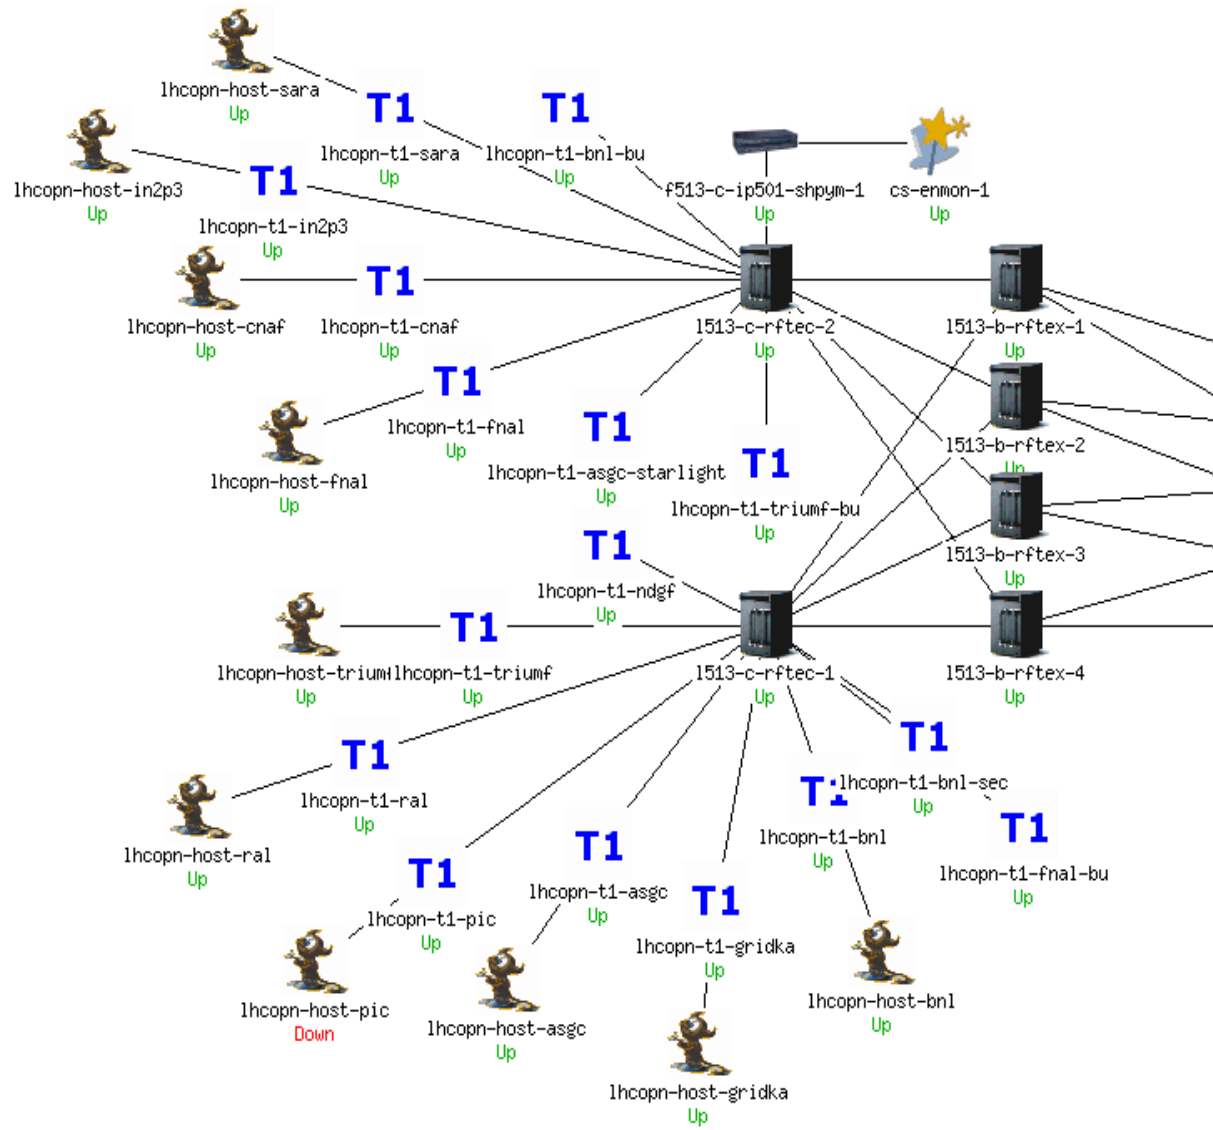

# Spectrum

## Monitoring:

- Links and Remote servers
- Ping and SNMP polling

## Monitoring:

- BGP peerings status, links and remote hosts
- Ping and SNMP polling

### LHCOPN and Tier2s Traffic

The current throughput for each Tier0-Tier1 link, and flow information on the top performers, is available on the left side menu.