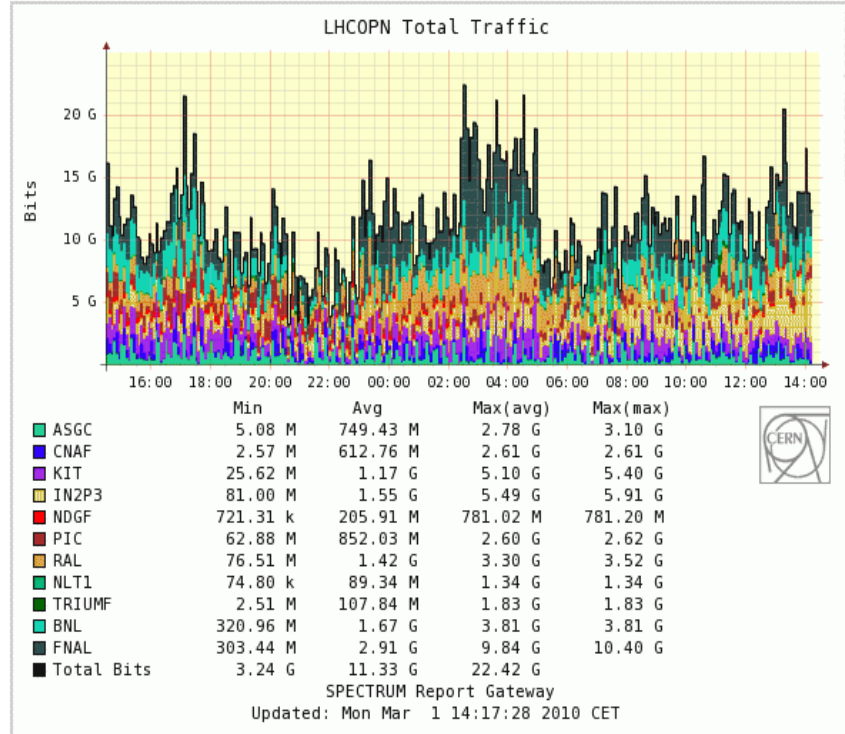

## Monitoring:

- BGP peerings status, links and remote hosts
- Ping and SNMP polling

## Alarms:

- sent to CERN NOC

Will be migrated to next Spectrum release

### LHCOPN and Tier2s Traffic

The current throughput for each Tier0-Tier1 link, and flow information on the top performers, is available on the left side menu.