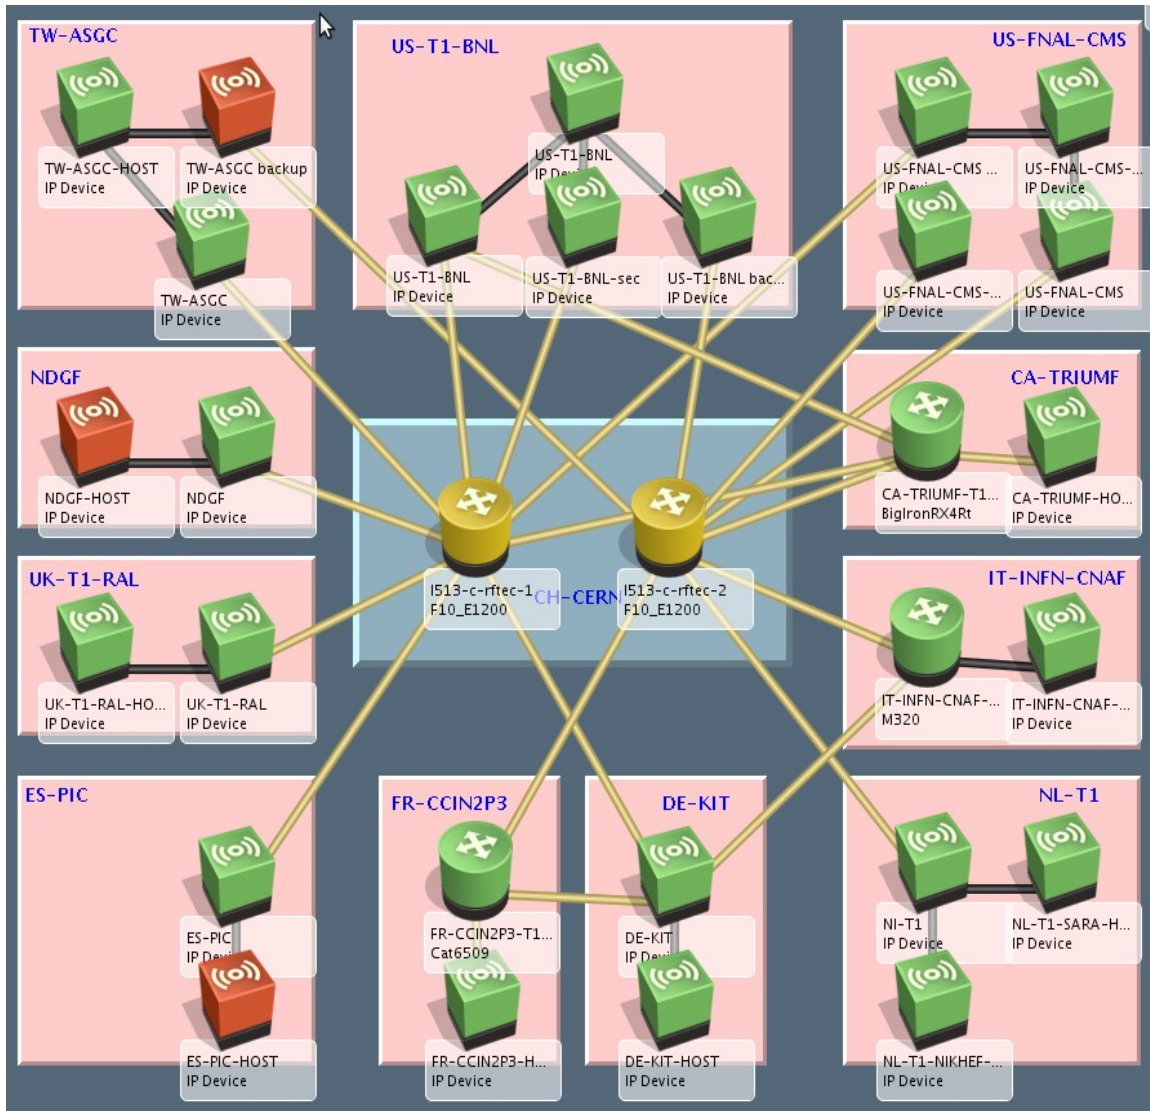

## Monitoring:

- Links and Remote servers
- Ping and SNMP polling

## Alarms:

- sent to CERN 24x7 operators

## Monitoring:

- BGP peerings status, links and remote hosts
- Ping and SNMP polling

### LHCOPN and Tier2s Traffic

The current throughput for each Tier0-Tier1 link, and flow information on the top performers, is available on the left side menu.