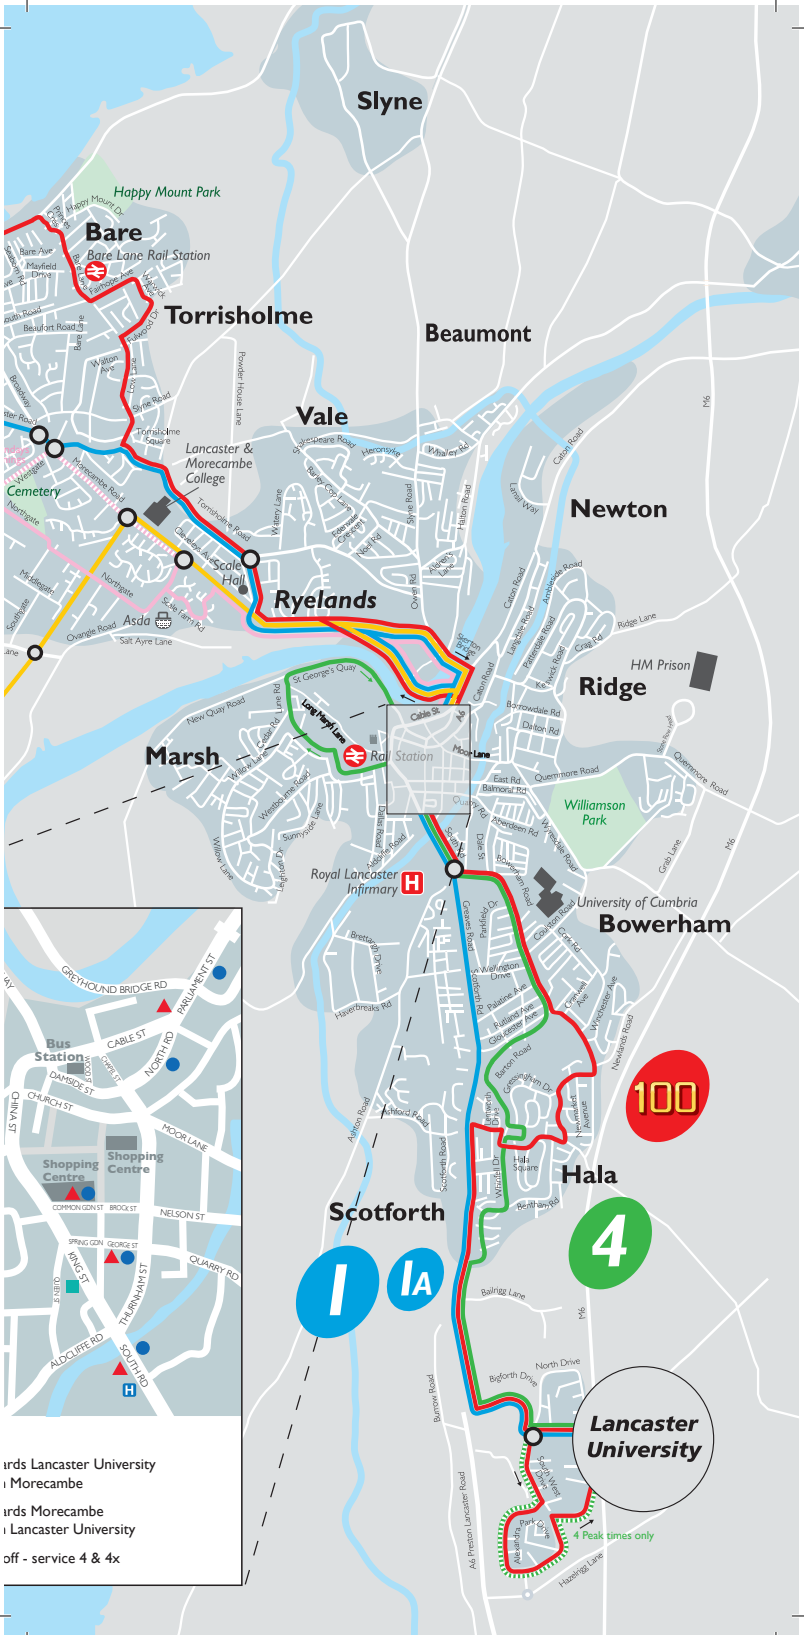

To celebrate the centenary of Ribble we've renumbered route 2 to route 100

# Bus guide

**Map** of the network

**Timetables** for services between **University, Lancaster, Morecambe and Heysham**

100

**Key**

- Getting on towards Lan
- Getting off from Morec
- ▲ Getting on towards Mo
- ▲ Getting off from Lancas
- Getting on and off - ser