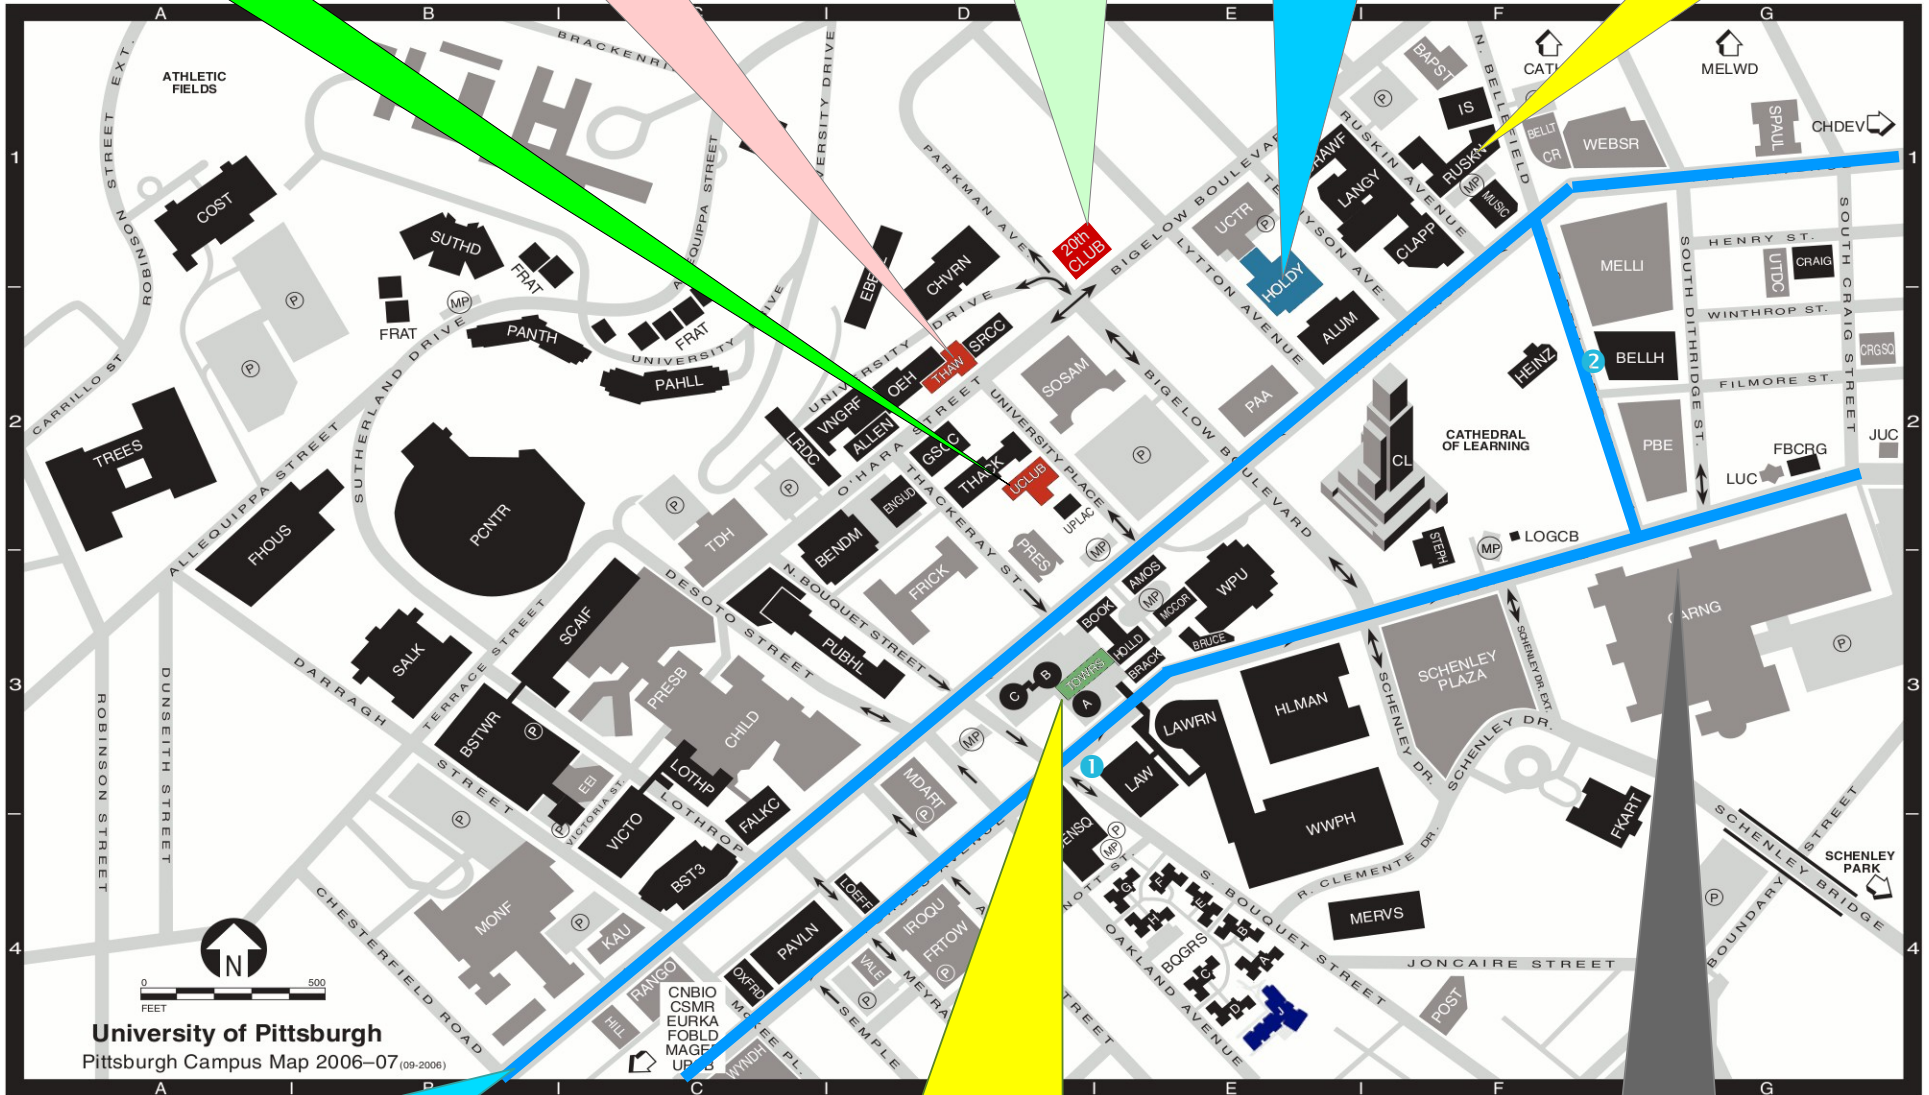

University Club:
 Recitations & Nightcap
 (Ballroom A) 123
 University Place

Thaw Hall:
 Lecture Hall (Thaw 11)
 3943 O'Hara St

Twentieth Century Club:
 Recitations & Nightcap
 (Dining Room)
 4201 Bigelow Blvd

Wyndham Hotel
 100 Lytton Ave
 (412) 682-6200

Ruskin Hall
 Dorm location
 127 N Bellefield Ave

28X Airport Bus Route

Exit at Bigelow/Schenley for dorms
 Exit at Bellefield Ave (2) for hotel
 Pick-up to go to airport along 5th Ave

Litchfield Towers (3990 Fifth Ave)

Check in here!!!
 Info desk "Panther Central" (main level)
 Phone: (412) 648-1100.
 Cafeteria "Market Central" (lower level)

Carnegie Museum of Natural History:

Sunday afternoon activity
 4400 Forbes Ave